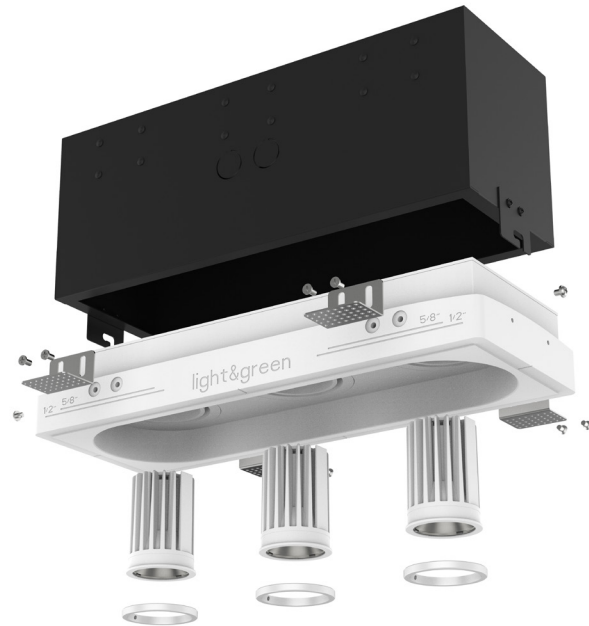

CEILING INSTALLATION