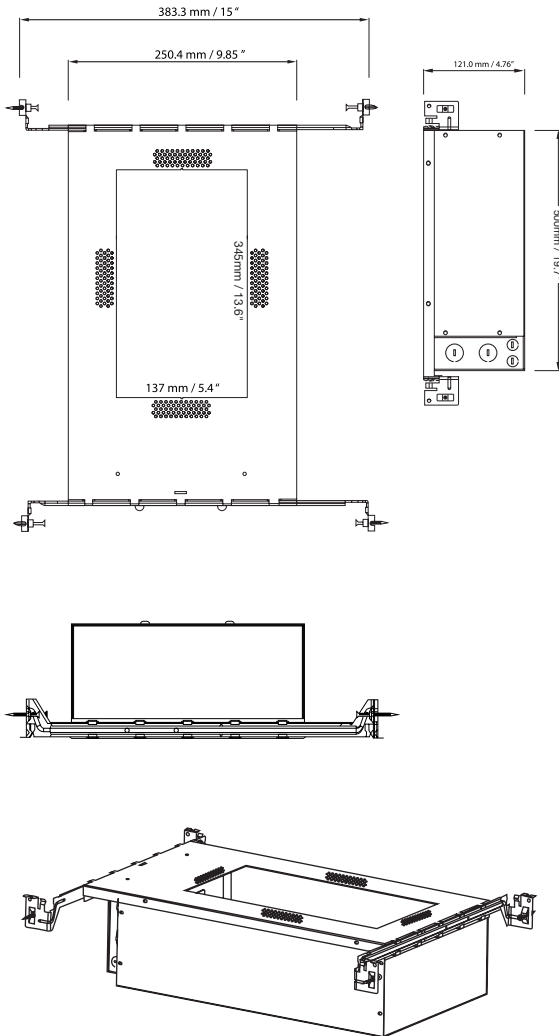

LG-1004/3

Universal Housing
Shallow

HOUSING