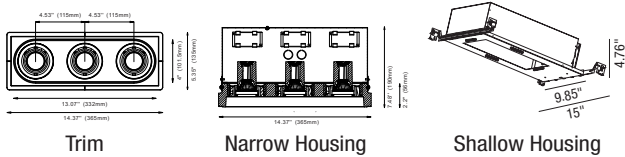

## Multiple 4" Adjustable Recessed Downlight LED - Triple

Project Information:	Project Name:
Fixture Type:	Location: