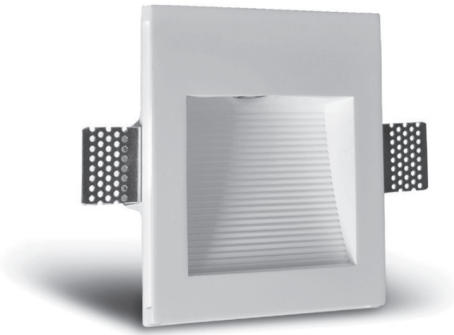

LG-4001

Wall Recessed Steplight LED

Project Information:	Project Name:
Fixture Type:	Location:

HARMONY

The Harmony LED Plaster Recessed Light

Revolutionary Plaster light fixture which allows for a truly seamless and trimless installation. Our fixtures are paintable and texturable using standard paint and paint colors.

LED lighting engine is high performance, low power that provides outstanding reliability and color quality/consistency. 2700K, 3000K color temperatures are available with 90 CRI.

- Life Rated for 40,000 hours at 70% lumen maintenance
- All testing reports are based on published industry procedures

Quick Info

Application New Construction / Remodeling	
Delivered Lumens 80 lm (1W)	Color Quality 90 CRI, 2-step SDCM
Color Temperature 2700K 3000K	Light Distribution Stairway Pathway
Input Voltage 120/277V	Dimming TRIAC
Trims Gypsum Flangeless (seamless)	
Housing Ratings N/A	Module Ratings Wet Location
Guarantee 40,000 hrs 3 years	Additional Dimming Options 0-10 / DALI Dimming / Lutron EcoSystem

LG-4001

Wall Recessed Steplight LED

Project Information:	Project Name:
Fixture Type:	Location:

Ordering Guide

PRODUCT CODE

LG - 4001

MODEL

CL2-MR11 - 80 LUM