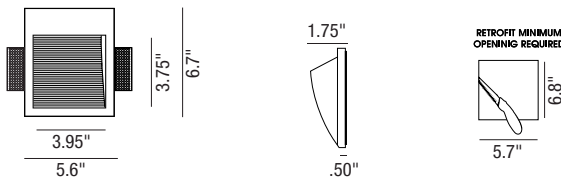

LG-4001

Wall Recessed Steplight LED

Project Information:	Project Name:
Fixture Type:	Location:

HARMONY

The Harmony LED Plaster Recessed Light

Revolutionary Plaster light fixture which allows for a truly seamless and trimless installation. Our fixtures are paintable and texturable using standard paint and paint colors.