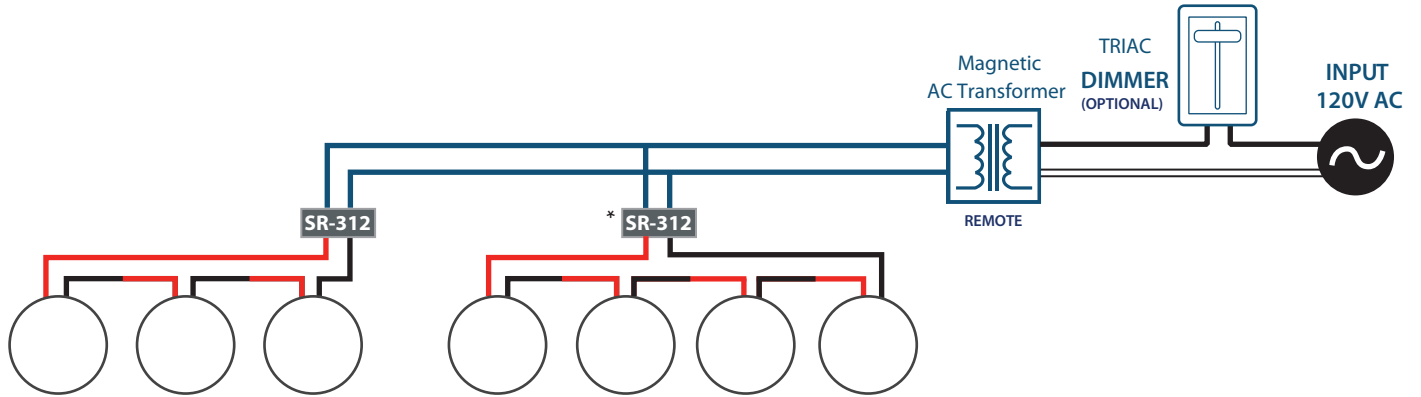

LG-4001 CL2-MR11 30K 90 38 T

Order Number

LG-4001 CL2-MR11 90 38

DIMMING OPTION (Excluded from price)*

T - Triac (STANDARD)

0 - 10

D - Dali

Eco - Hi-lume Premier 0.1% EcoSystem LED driver with soft-on, fade-to-black dimming technology

* REQUIRED - Zone schedule, please include in your request how many lights on each switch leg.

EXAMPLE:

Switch Leg	Fixture Qty
1	12
2	8
3	9
4	5

LG-4001

Wall Recessed Steplight LED

Project Information:	Project Name:
Fixture Type:	Location:

TRIAC Dim Optional Layout

*SR-312 carries a load of 2-5 fixtures

DALI/ECO Dim Optional Layout

* Carries a load of 4-16 fixtures

0-10 Dim Optional Layout