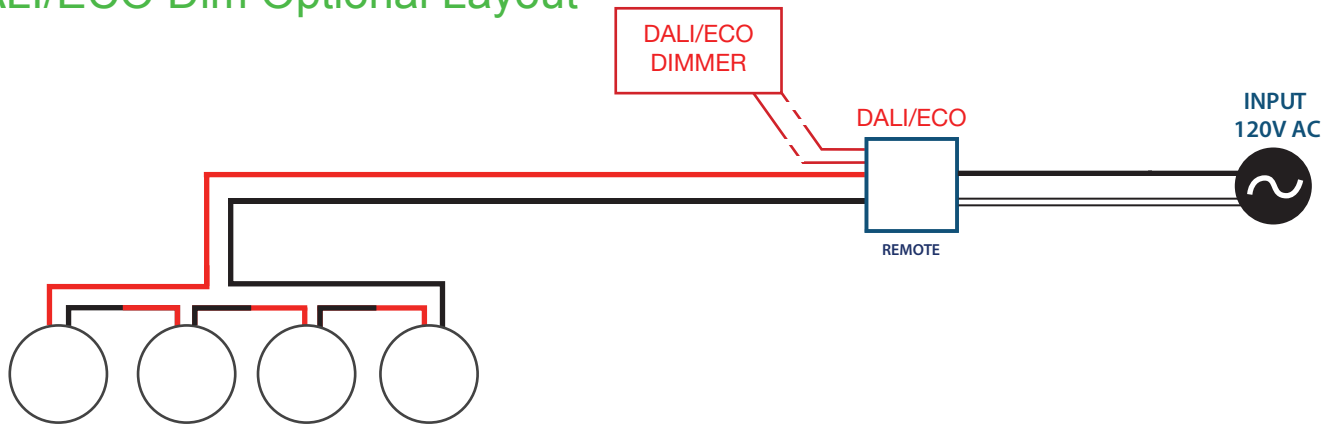

LG-4001 CL2-MR11 30K 90 38 T

Order Number

LG-4001 CL2-MR11 90 38

DIMMING OPTION (Excluded from price)*

T - Triac (STANDARD)

0 - 10

D - Dali

Eco - Hi-lume Premier 0.1% EcoSystem LED driver with soft-on, fade-to-black dimming technology

* REQUIRED - Zone schedule, please include in your request how many lights on each switch leg.

EXAMPLE:

Switch Leg	Fixture Qty
1	12
2	8
3	9
4	5

LG-4001

Wall Recessed Steplight LED

Project Information:	Project Name:
Fixture Type:	Location:

TRIAC Dim Optional Layout

*SR-312 carries a load of 2-5 fixtures

DALI/ECO Dim Optional Layout

* Carries a load of 4-16 fixtures

0-10 Dim Optional Layout