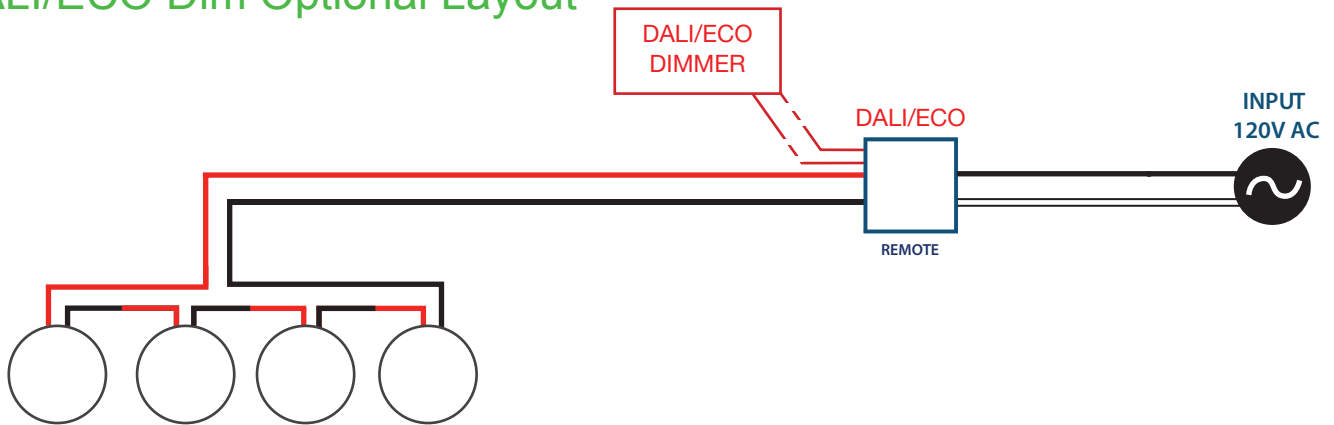

LG-4004 CL2-MR11 30K 90 38 T

Order Number

LG-4004 CL2-MR11 90 38

DIMMING OPTION (Excluded from price)*

T - Triac (STANDARD)

0 - 10

D - Dali

Eco - Hi-lume Premier 0.1% EcoSystem LED driver with soft-on, fade-to-black dimming technology

* REQUIRED - Zone schedule, please include in your request how many lights on each switch leg.

EXAMPLE:

Switch Leg	Fixture Qty
1	12
2	8
3	9
4	5

LG-4004

Wall Recessed Steplight LED

Project Information:	Project Name:
Fixture Type:	Location:

TRIAC Dim Optional Layout

*SR-312 carries a load of 2-5 fixtures

DALI/ECO Dim Optional Layout

* Carries a load of 4-16 fixtures

0-10 Dim Optional Layout