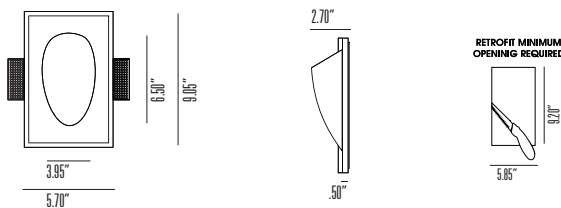

LG-4004

Wall Recessed Steplight LED

Project Information:	Project Name:
Fixture Type:	Location:

HARMONY

The Harmony LED Plaster Recessed Light

Revolutionary Plaster light fixture which allows for a truly seamless and trimless installation. Our fixtures are paintable and texturable using standard paint and paint colors.