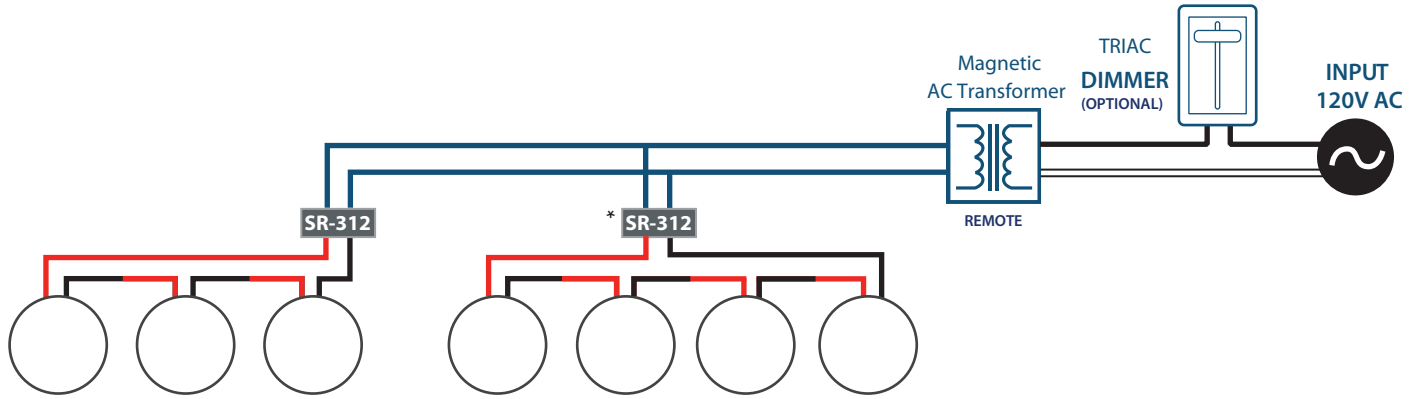

LG-4004 CL2-MR11 30K 90 38 T

Order Number

LG-4004 CL2-MR11 90 38

DIMMING OPTION (Excluded from price)*

T - Triac (STANDARD)

0 - 10

D - Dali

Eco - Hi-lume Premier 0.1% EcoSystem LED driver with soft-on, fade-to-black dimming technology

* REQUIRED - Zone schedule, please include in your request how many lights on each switch leg.

EXAMPLE:

Switch Leg	Fixture Qty
1	12
2	8
3	9
4	5

LG-4004

Wall Recessed Steplight LED

Project Information:	Project Name:
Fixture Type:	Location:

TRIAC Dim Optional Layout

*SR-312 carries a load of 2-5 fixtures

DALI/ECO Dim Optional Layout

* Carries a load of 4-16 fixtures

0-10 Dim Optional Layout