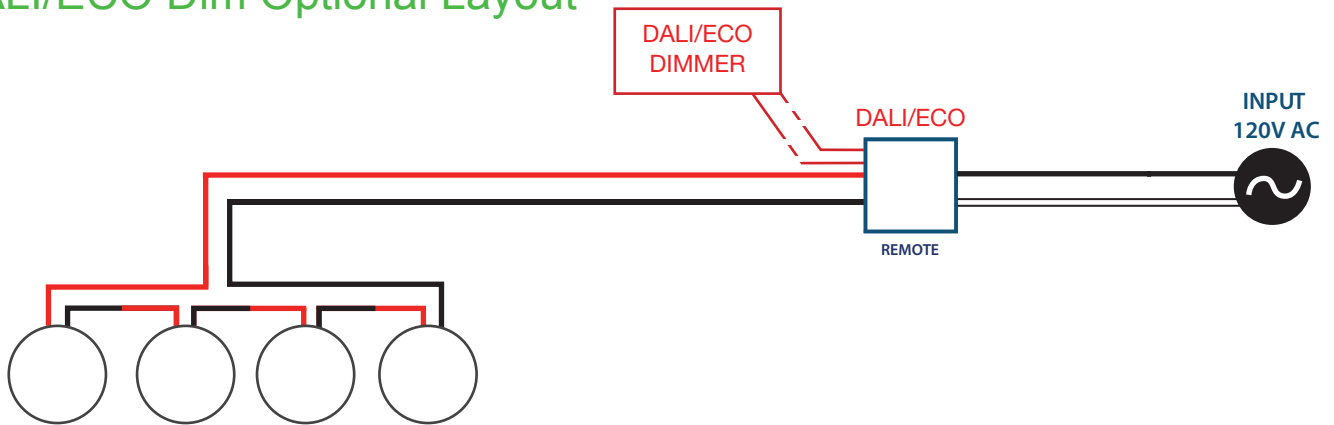

LG-4005

Wall Recessed Steplight LED

Project Information:	Project Name:
Fixture Type:	Location:

Ordering Guide

PRODUCT CODE

LG - 4005

MODEL

CL2-MR11 - 80 LUM

LG-4005 CL2-MR11 30K 90 38 T

Order Number

LG-4005 CL2-MR11 90 38

DIMMING OPTION (Excluded from price)*

T - Triac (STANDARD)

0 - 10

D - Dali

Eco - Hi-lume Premier 0.1% EcoSystem LED driver with soft-on, fade-to-black dimming technology

* REQUIRED - Zone schedule, please include in your request how many lights on each switch leg.

EXAMPLE:

Switch Leg	Fixture Qty
1	12
2	8
3	9
4	5

LG-4005

Wall Recessed Steplight LED

Project Information:	Project Name:
Fixture Type:	Location:

TRIAC Dim Optional Layout

*SR-312 carries a load of 2-5 fixtures

DALI/ECO Dim Optional Layout

* Carries a load of 4-16 fixtures

0-10 Dim Optional Layout