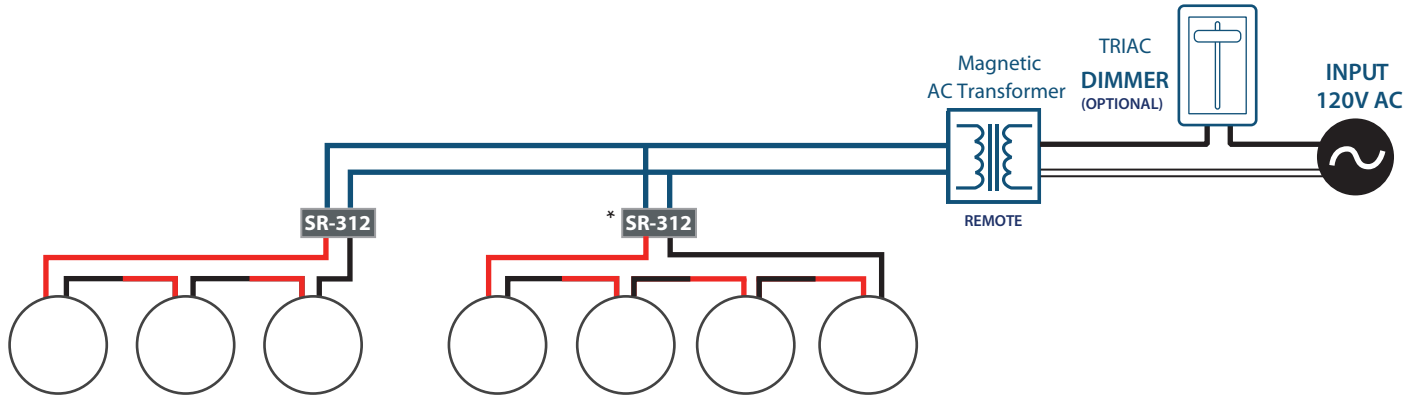

LG-4005 CL2-MR11 30K 90 38 T

Order Number

LG-4005 CL2-MR11 90 38

DIMMING OPTION (Excluded from price)*

T - Triac (STANDARD)

0 - 10

D - Dali

Eco - Hi-lume Premier 0.1% EcoSystem LED driver with soft-on, fade-to-black dimming technology

* REQUIRED - Zone schedule, please include in your request how many lights on each switch leg.

EXAMPLE:

Switch Leg	Fixture Qty
1	12
2	8
3	9
4	5

LG-4005

Wall Recessed Steplight LED

Project Information:	Project Name:
Fixture Type:	Location:

TRIAC Dim Optional Layout

*SR-312 carries a load of 2-5 fixtures

DALI/ECO Dim Optional Layout

* Carries a load of 4-16 fixtures

0-10 Dim Optional Layout