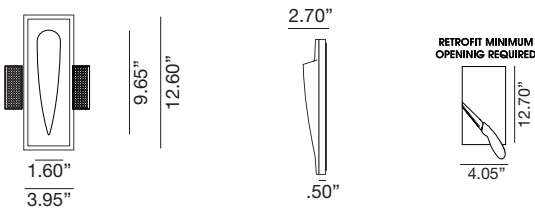

LG-4005

Wall Recessed Steplight LED

Project Information:	Project Name:
Fixture Type:	Location:

HARMONY

The Harmony LED Plaster Recessed Light

Revolutionary Plaster light fixture which allows for a truly seamless and trimless installation. Our fixtures are paintable and texturable using standard paint and paint colors.