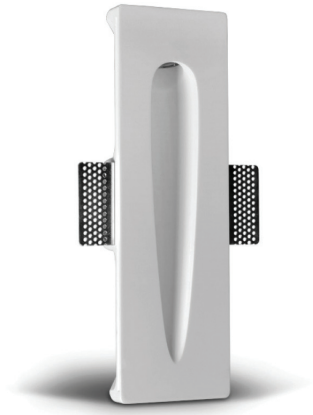

LG-4005

Wall Recessed Steplight LED

Project Information:	Project Name:
Fixture Type:	Location:

HARMONY

The Harmony LED Plaster Recessed Light

Revolutionary Plaster light fixture which allows for a truly seamless and trimless installation. Our fixtures are paintable and texturable using standard paint and paint colors.

LG-4005

Wall Recessed Steplight LED

Project Information:	Project Name:
Fixture Type:	Location:

Ordering Guide

PRODUCT CODE

LG - 4005

MODEL

CL2-MR11 - 80 LUM