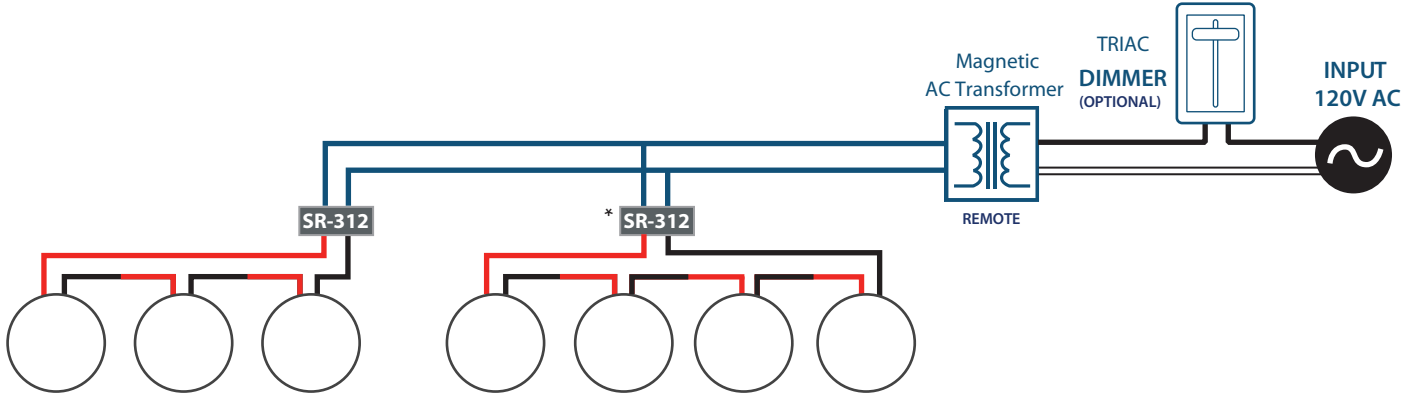

LG-4006 CL2-MR11 30K 90 38 T

Order Number

LG-4006 CL2-MR11 90 38

DIMMING OPTION (Excluded from price)*

T - Triac (STANDARD)

0 - 10

D - Dali

Eco - Hi-lume Premier 0.1% EcoSystem LED driver with soft-on, fade-to-black dimming technology

* REQUIRED - Zone schedule, please include in your request how many lights on each switch leg.

EXAMPLE:

Switch Leg	Fixture Qty
1	12
2	8
3	9
4	5

LG-4006

Wall Recessed Steplight LED

Project Information:	Project Name:
Fixture Type:	Location:

TRIAC Dim Optional Layout

*SR-312 carries a load of 2-5 fixtures

DALI/ECO Dim Optional Layout

* Carries a load of 4-16 fixtures

0-10 Dim Optional Layout