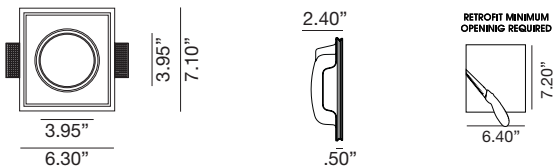

LG-4006

Wall Recessed Steplight LED

Project Information:	Project Name:
Fixture Type:	Location:

HARMONY

The Harmony LED Plaster Recessed Light

Revolutionary Plaster light fixture which allows for a truly seamless and trimless installation. Our fixtures are paintable and texturable using standard paint and paint colors.