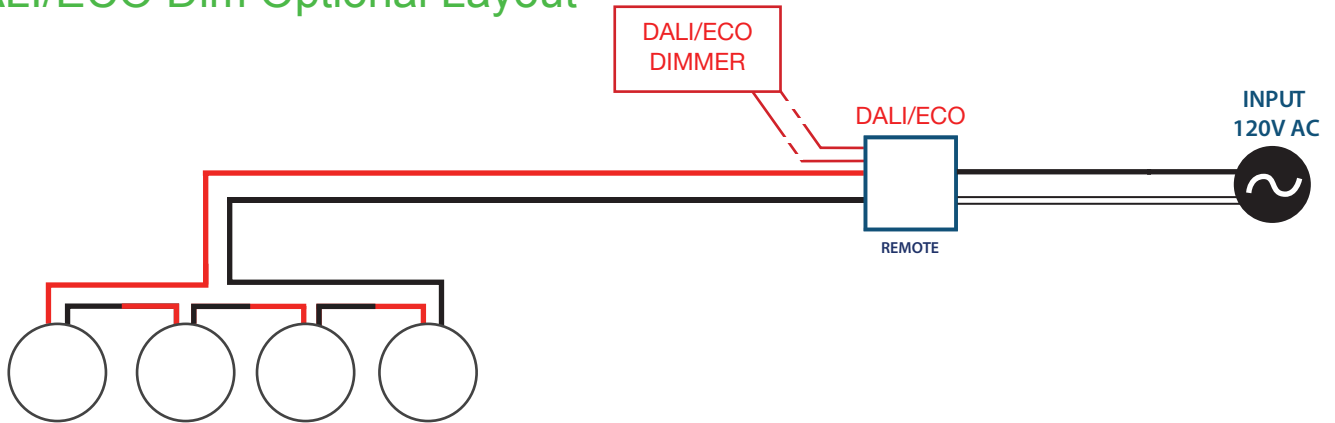

LG-4006 CL2-MR11 30K 90 38 T

Order Number

LG-4006 CL2-MR11 90 38

DIMMING OPTION (Excluded from price)*

T - Triac (STANDARD)

0 - 10

D - Dali

Eco - Hi-lume Premier 0.1% EcoSystem LED driver with soft-on, fade-to-black dimming technology

* REQUIRED - Zone schedule, please include in your request how many lights on each switch leg.

EXAMPLE:

Switch Leg	Fixture Qty
1	12
2	8
3	9
4	5

LG-4006

Wall Recessed Steplight LED

Project Information:	Project Name:
Fixture Type:	Location:

TRIAC Dim Optional Layout

*SR-312 carries a load of 2-5 fixtures

DALI/ECO Dim Optional Layout

* Carries a load of 4-16 fixtures

0-10 Dim Optional Layout