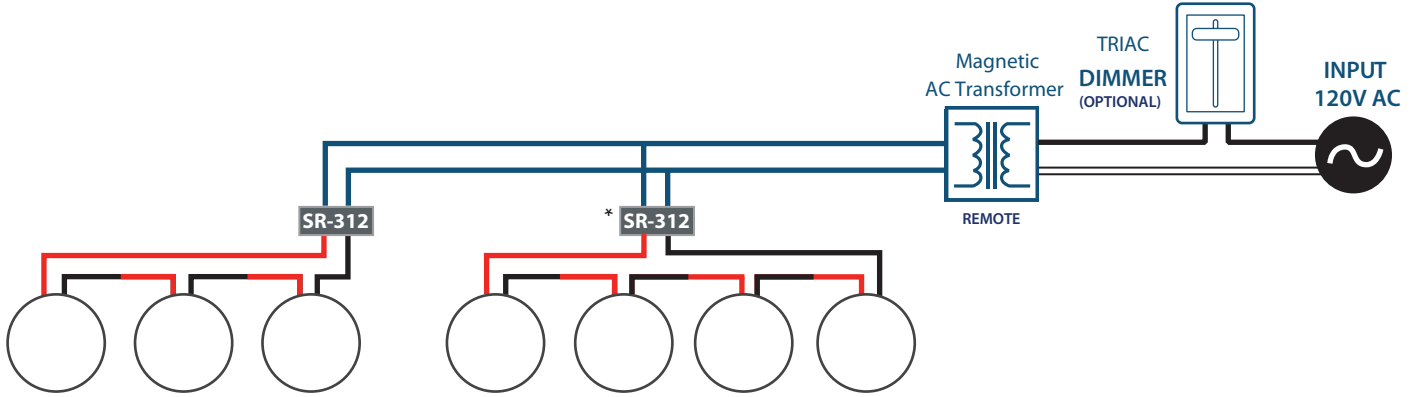

LG-4007

Wall Recessed Steplight LED

Project Information:	Project Name:
Fixture Type:	Location:

TRIAC Dim Optional Layout