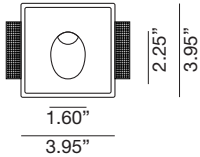

## Wall Recessed Steplight LED

Project Information:	Project Name:
Fixture Type:	Location: