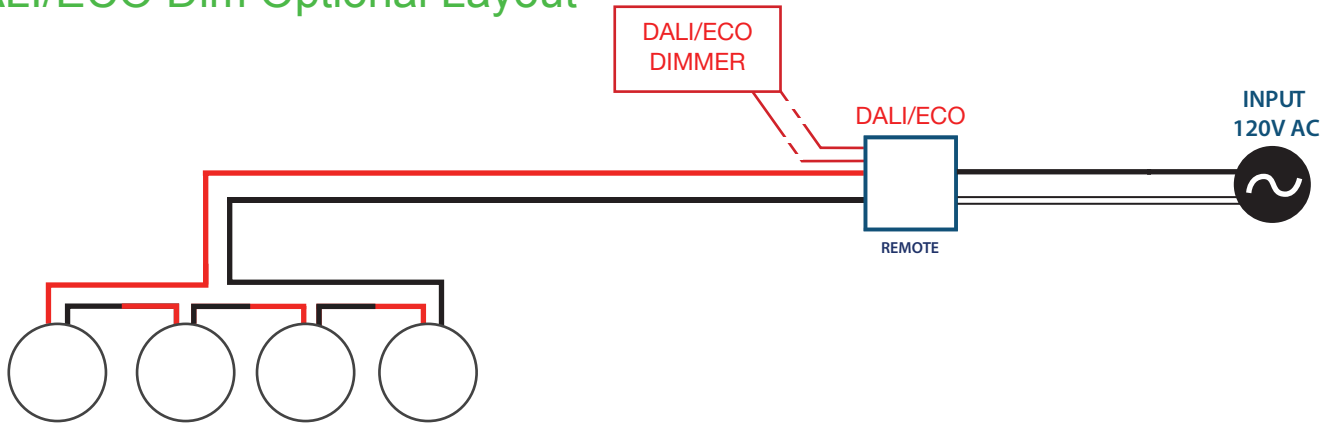

DALI/ECO Dim Optional Layout