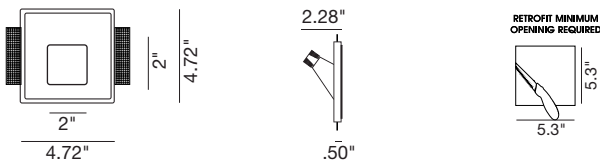

HARMONY

The Harmony LED Plaster Recessed Light

Revolutionary Plaster light fixture which allows for a truly seamless and trimless installation. Our fixtures are paintable and texturable using standard paint and paint colors.

LED lighting engine is high performance, low power that provides outstanding reliability and color quality/consistency. 2700K, 3000K color temperatures are available with 90 CRI.

- Life Rated for 40,000 hours at 70% lumen maintenance
- All testing reports are based on published industry procedures