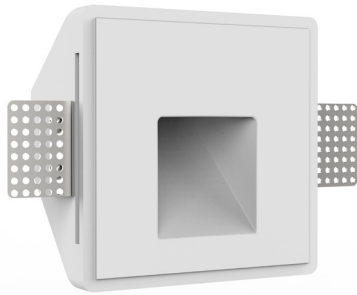

LG-4010

Wall Recessed Steplight LED

Project Information:	Project Name:
Fixture Type:	Location:

HARMONY

The Harmony LED Plaster Recessed Light

Revolutionary Plaster light fixture which allows for a truly seamless and trimless installation. Our fixtures are paintable and texturable using standard paint and paint colors.

Quick Info

Application New Construction / Remodeling	
Delivered Lumens 80 lm (1W)	Color Quality 90 CRI, 2-step SDCM
Color Temperature 2700K 3000K	Light Distribution Stairway Pathway
Input Voltage 120/277V	Dimming TRIAC
Trims Gypsum Flangeless (seamless)	
Housing Ratings N/A	Module Ratings Wet Location
Guarantee 40,000 hrs 3 years	Additional Dimming Options 0-10 / DALI Dimming / Lutron EcoSystem

LG-4010

Wall Recessed Steplight LED

Project Information:	Project Name:
Fixture Type:	Location:

Ordering Guide

PRODUCT CODE

LG - 4010

MODEL

CL2-MR11 - 80 LUM