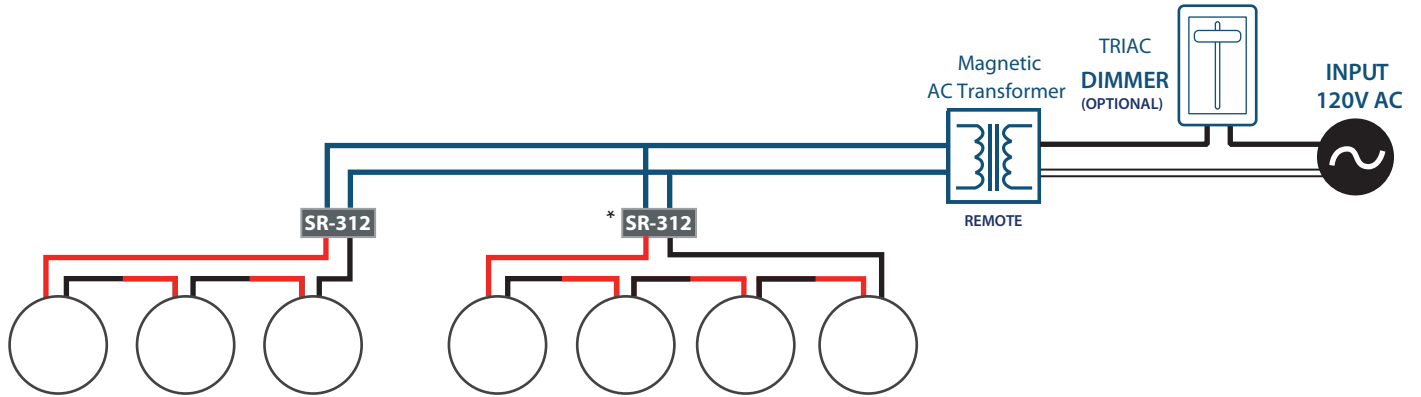

LG-4010 CL2-MR11 30K 90 38 T

Order Number

LG-4010 CL2-MR11 90 38

DIMMING OPTION (Excluded from price)*

T - Triac (STANDARD)

0 - 10

D - Dali

Eco - Hi-lume Premier 0.1% EcoSystem LED driver with soft-on, fade-to-black dimming technology

* REQUIRED - Zone schedule, please include in your request how many lights on each switch leg.

EXAMPLE:

Switch Leg	Fixture Qty
1	12
2	8
3	9
4	5

LG-4010

Wall Recessed Steplight LED

Project Information:	Project Name:
Fixture Type:	Location:

TRIAC Dim Optional Layout

*SR-312 carries a load of 2-5 fixtures

DALI/ECO Dim Optional Layout

* Carries a load of 4-16 fixtures

0-10 Dim Optional Layout