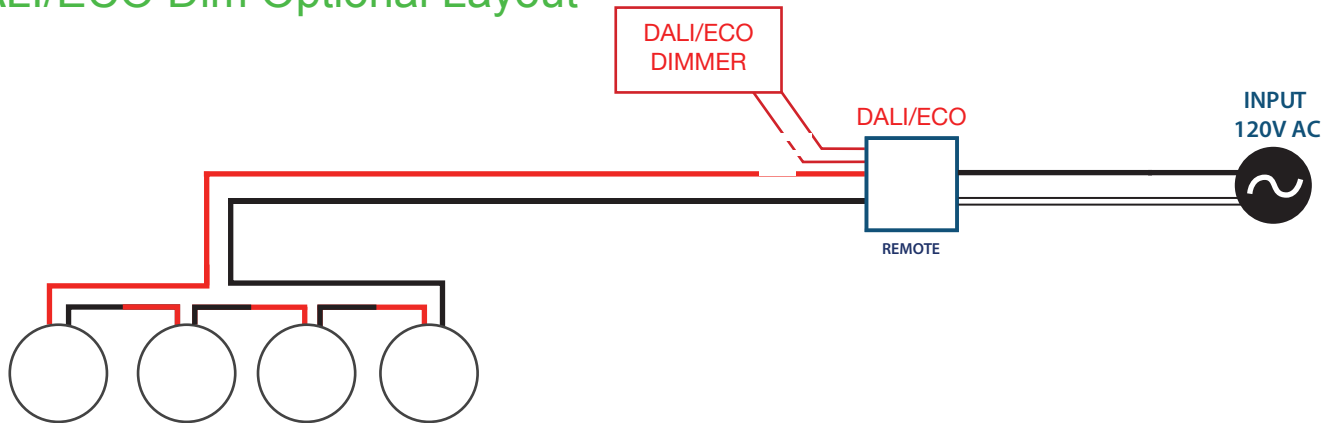

LG-4010

Wall Recessed Steplight LED

Project Information:	Project Name:
Fixture Type:	Location:

Ordering Guide

PRODUCT CODE

LG - 4010

MODEL

CL2-MR11 - 80 LUM

LG-4010 CL2-MR11 30K 90 38 T

Order Number

LG-4010 CL2-MR11 90 38

DIMMING OPTION (Excluded from price)*

T - Triac (STANDARD)

0 - 10

D - Dali

Eco - Hi-lume Premier 0.1% EcoSystem LED driver with soft-on, fade-to-black dimming technology

* REQUIRED - Zone schedule, please include in your request how many lights on each switch leg.

EXAMPLE:

Switch Leg	Fixture Qty
1	12
2	8
3	9
4	5

LG-4010

Wall Recessed Steplight LED

Project Information:	Project Name:
Fixture Type:	Location:

TRIAC Dim Optional Layout

*SR-312 carries a load of 2-5 fixtures

DALI/ECO Dim Optional Layout

* Carries a load of 4-16 fixtures

0-10 Dim Optional Layout