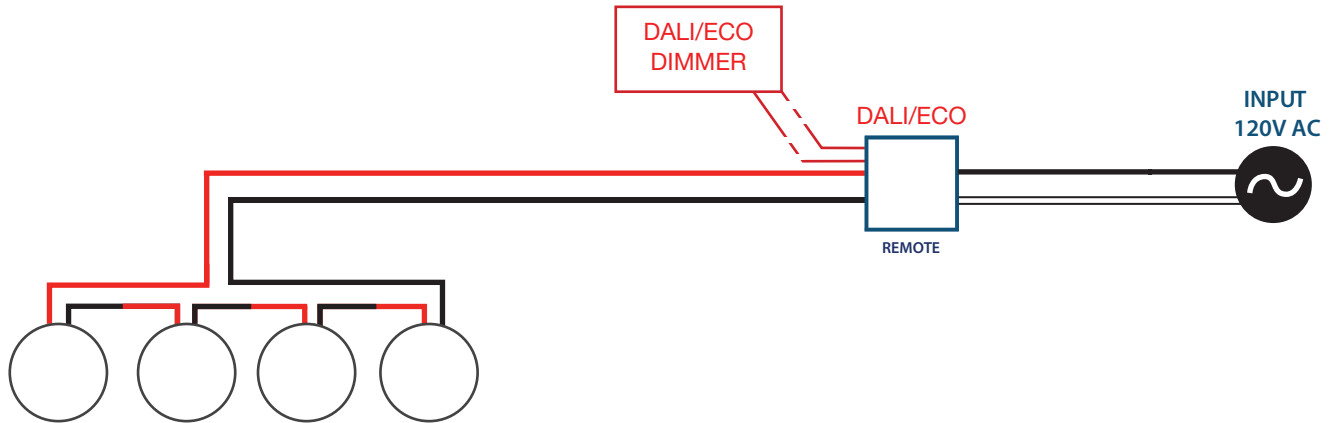

* REQUIRED - Zone schedule, please include in your request how many lights on each switch leg.

EXAMPLE:

Switch Leg	Fixture Qty
1	12
2	8
3	9
4	5

LG-4013

Small Wall Washer LED

Project Information:	Project Name:
Fixture Type:	Location:

Optional Layout

LG-4013

Small Wall Washer LED

Project Information:	Project Name:
Fixture Type:	Location:

TRIAC Dimming Diagram

LG-4013 • LG-40414 • LG-4015

- LG-4013: SR312 carries a load of 2-5 fixtures
- LG-4014 & LG-4015: SR312 carries a load of 1 fixture

LG-4013

Small Wall Washer LED

Project Information:	Project Name:
Fixture Type:	Location:

DALI/ECO Dim Optional Layout

* Carries a load of 4-16 fixtures

0-10 Dimming Option