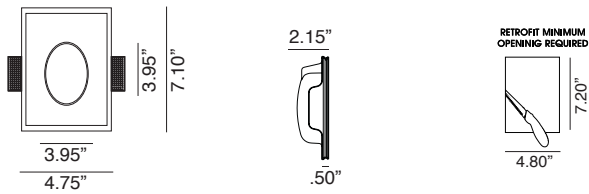

LG-4013

Small Wall Washer LED

Project Information:	Project Name:
Fixture Type:	Location:

HARMONY

The Harmony LED Plaster Recessed Light

Revolutionary Plaster light fixture which allows for a truly seamless and trimless installation. Our fixtures are paintable and texturable using standard paint and paint colors.