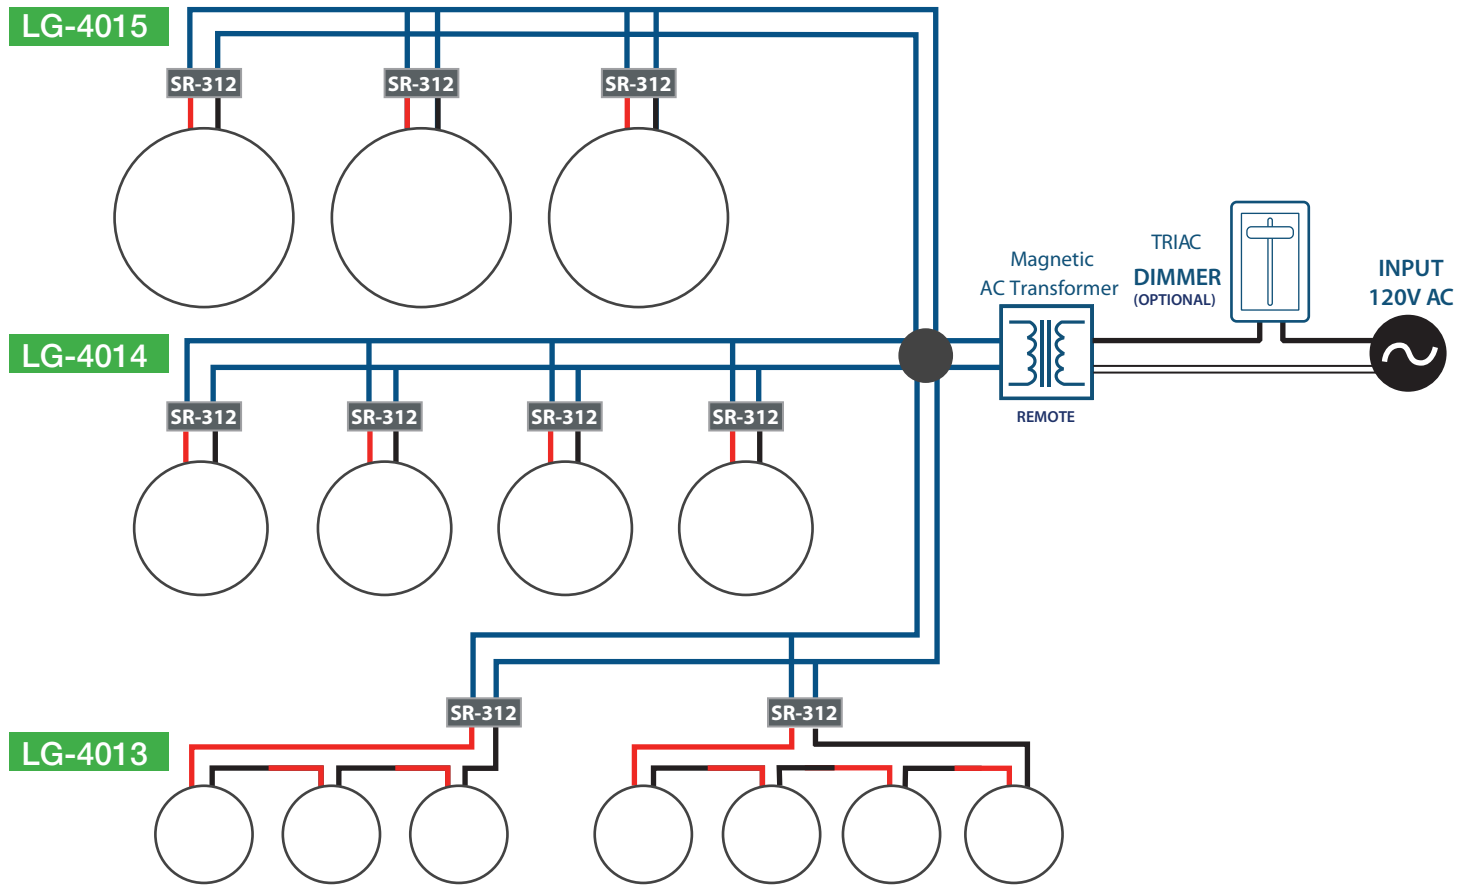

* REQUIRED - Zone schedule, please include in your request how many lights on each switch leg.

EXAMPLE:

Switch Leg	Fixture Qty
1	12
2	8
3	9
4	5

LG-4013

Small Wall Washer LED

Project Information:	Project Name:
Fixture Type:	Location:

Optional Layout

LG-4013

Small Wall Washer LED

Project Information:	Project Name:
Fixture Type:	Location:

TRIAC Dimming Diagram

LG-4013 • LG-40414 • LG-4015

- LG-4013: SR312 carries a load of 2-5 fixtures
- LG-4014 & LG-4015: SR312 carries a load of 1 fixture

LG-4013

Small Wall Washer LED

Project Information:	Project Name:
Fixture Type:	Location:

DALI/ECO Dim Optional Layout

* Carries a load of 4-16 fixtures

0-10 Dimming Option