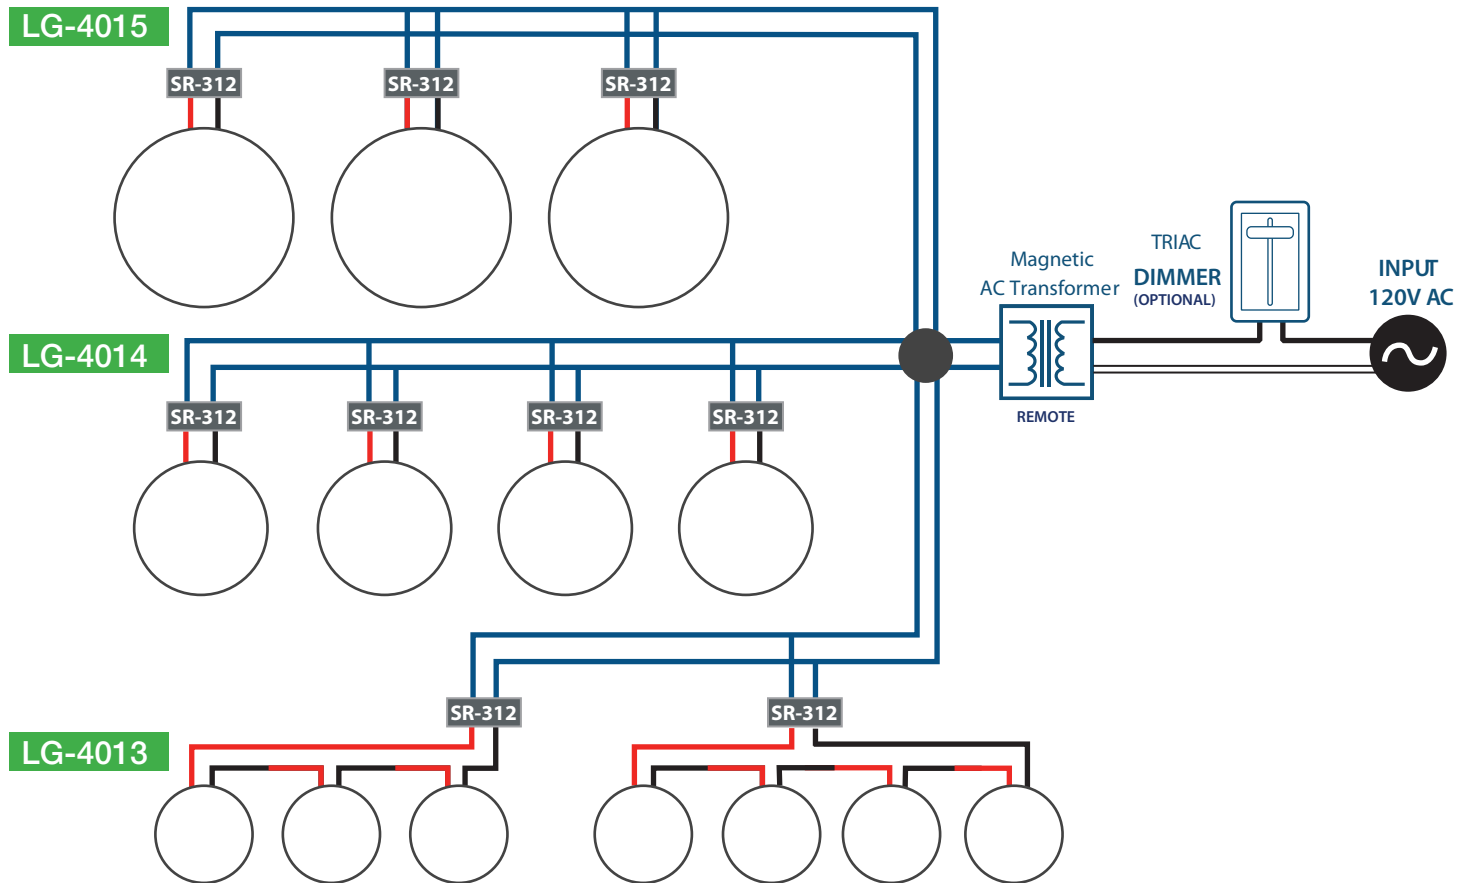

* REQUIRED - Zone schedule, please include in your request how many lights on each switch leg.

EXAMPLE:

Switch Leg	Fixture Qty
1	12
2	8
3	9
4	5

LG-4014

Medium Wall Washer LED

Project Information:	Project Name:
Fixture Type:	Location:

Optional Layout

LG-4014

Medium Wall Washer LED

Project Information:	Project Name:
Fixture Type:	Location:

TRIAC Dimming Diagram

LG-4013 • LG-4014 • LG-4015

- LG-4013: SR312 carries a load of 2-5 fixtures
- LG-4014 & LG-4015: SR312 carries a load of 1 fixture

LG-4014

Medium Wall Washer LED

Project Information:	Project Name:
Fixture Type:	Location:

DALI/ECO Dim Optional Layout

* Carries a load of 2-5 fixtures

0-10 Dimming Option