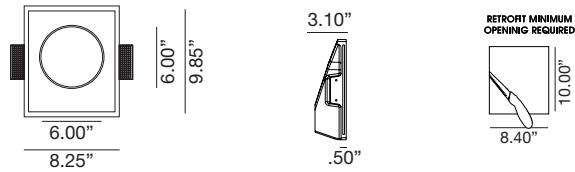

LG-4014

Medium Wall Washer LED

Project Information:	Project Name:
Fixture Type:	Location:

HARMONY

The Harmony LED Plaster Recessed Light

Revolutionary Plaster light fixture which allows for a truly seamless and trimless installation. Our fixtures are paintable and texturable using standard paint and paint colors.