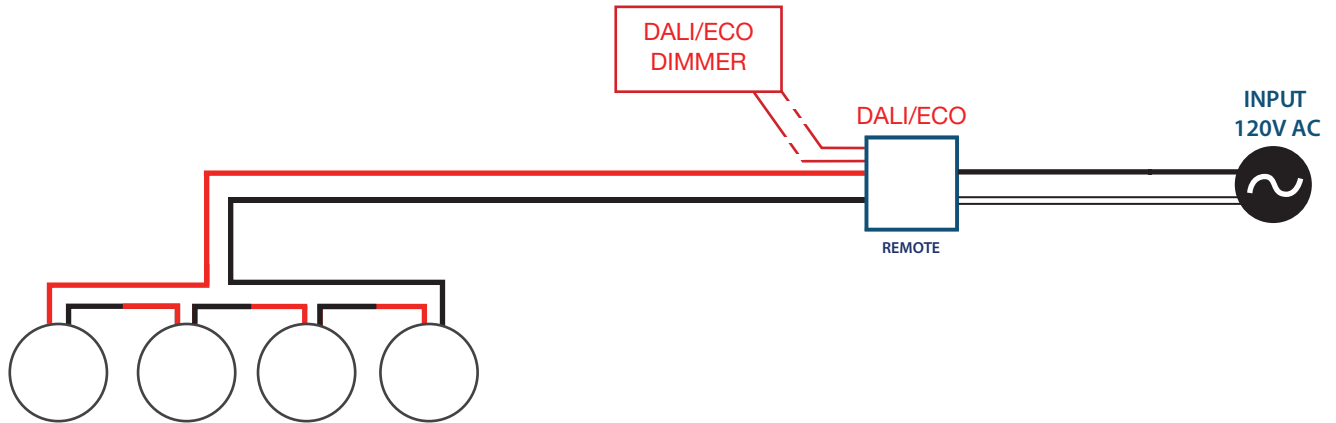

* REQUIRED - Zone schedule, please include in your request how many lights on each switch leg.

EXAMPLE:

Switch Leg	Fixture Qty
1	12
2	8
3	9
4	5

LG-4014

Medium Wall Washer LED

Project Information:	Project Name:
Fixture Type:	Location:

Optional Layout

LG-4014

Medium Wall Washer LED

Project Information:	Project Name:
Fixture Type:	Location:

TRIAC Dimming Diagram

LG-4013 • LG-4014 • LG-4015

- LG-4013: SR312 carries a load of 2-5 fixtures
- LG-4014 & LG-4015: SR312 carries a load of 1 fixture

LG-4014

Medium Wall Washer LED

Project Information:	Project Name:
Fixture Type:	Location:

DALI/ECO Dim Optional Layout

* Carries a load of 2-5 fixtures

0-10 Dimming Option