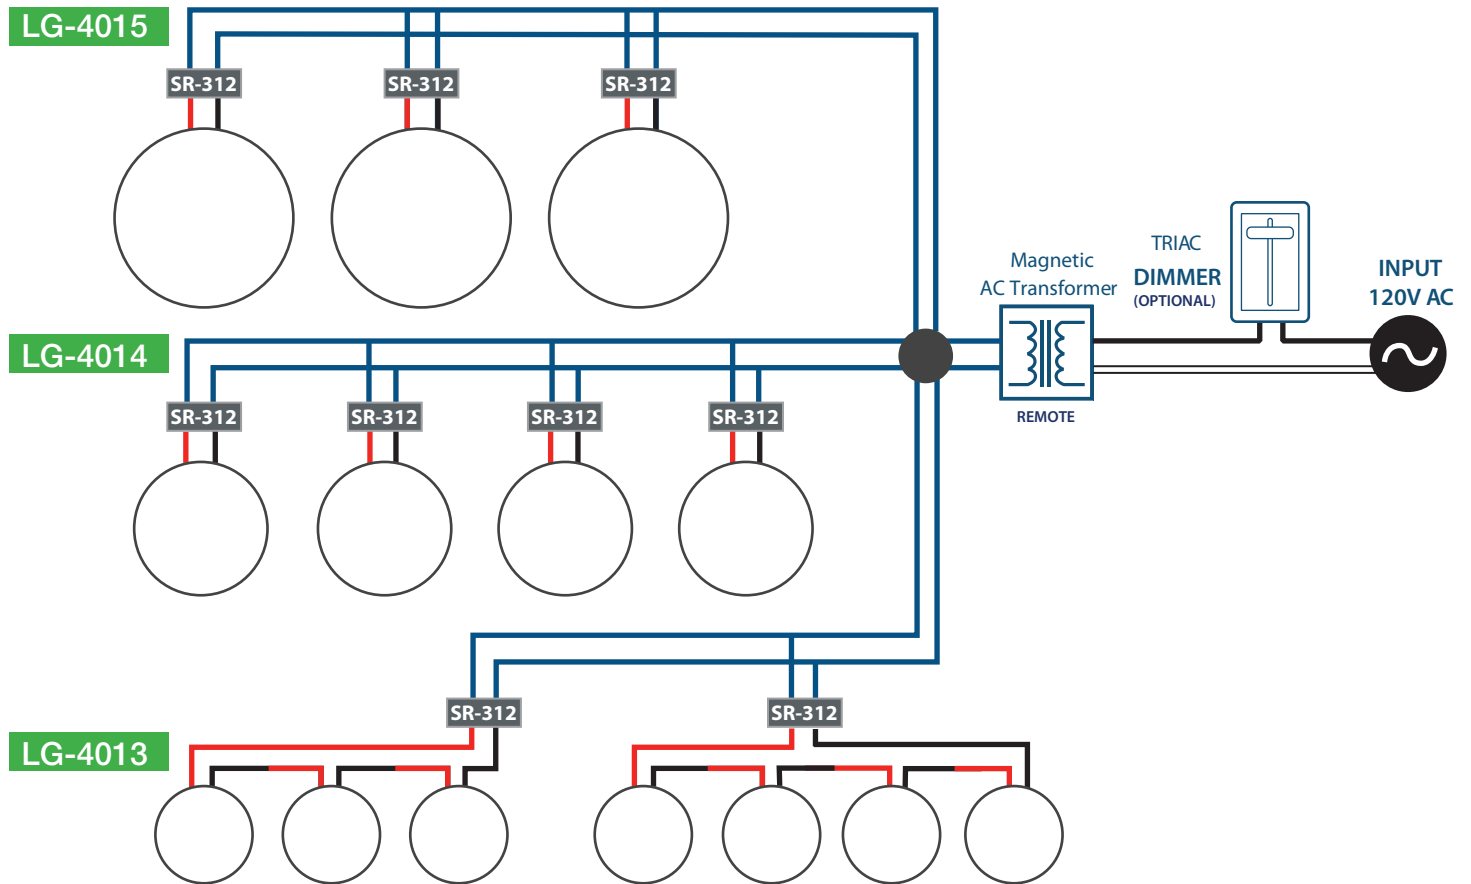

## Optional Layout

## TRIAC Dimming Diagram

LG-4013 • LG-4014 • LG-4015

- LG-4013: SR312 carries a load of 2-5 fixtures
- LG-4014 & LG-4015: SR312 carries a load of 1 fixture