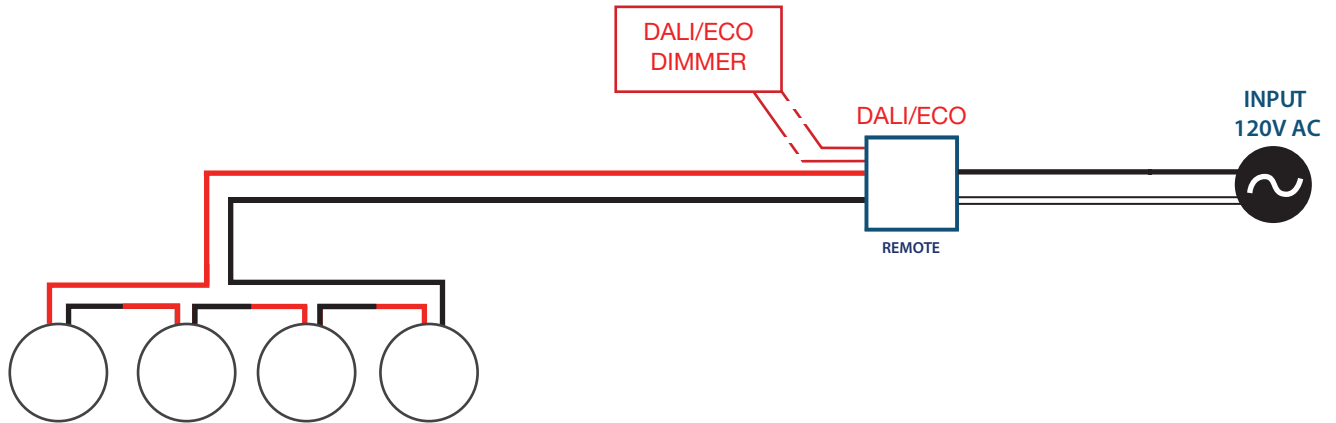

LG-4015

Large Wall Washer LED

Project Information:	Project Name:
Fixture Type:	Location:

DALI/ECO Dim Optional Layout