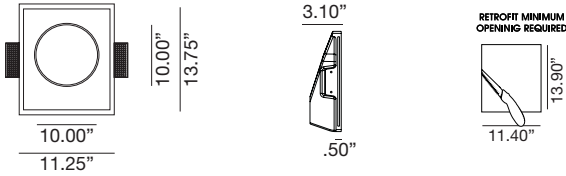

LG-4015

Large Wall Washer LED

Project Information:	Project Name:
Fixture Type:	Location:

HARMONY

The Harmony LED Plaster Recessed Light

Revolutionary Plaster light fixture which allows for a truly seamless and trimless installation. Our fixtures are paintable and texturable using standard paint and paint colors.

LED lighting engine is high performance, low power that provides outstanding reliability and color quality/consistency. 2700K, 3000K color temperatures are available with 90 CRI.

- Life Rated for 40,000 hours at 70% lumen maintenance
- All testing reports are based on published industry procedures

Quick Info

Application New Construction / Remodeling	
Delivered Lumens 340 lm (3W)	Color Quality 90 CRI, 2-step SDCM
Color Temperature 2700K 3000K	Light Distribution Stairway Pathway
Input Voltage 120/277V	Dimming TRIAC
Trims Gypsum Flangeless (seamless)	
Housing Ratings N/A	Module Ratings Damp Location
Guarantee 40,000 hrs | 3 years	Additional Dimming Options 0-10 / DALI Dimming / Lutron EcoSystem