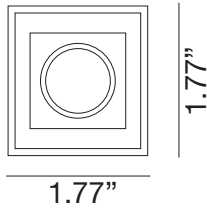

Example Number

LG-7001 N 30K 95 30 SF BBL WH I

Order Number

LG-7001 _ _ _ _ _

LG-7001

Single Cell Narrow
Recessed Downlight LED

TRIM

Project Information:	Project Name:
Fixture Type:	Location: