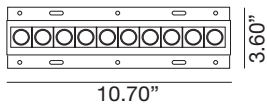

Example Number

LG-7010TL N 30K 95 30 SF BBL WH I

Order Number

LG-7010TL _ _ _ _ _

LG-7010TL

Multiple 10 Cell Narrow
Trimless Recessed Downlight LED

TRIM

Project Information:	Project Name:
Fixture Type:	Location: