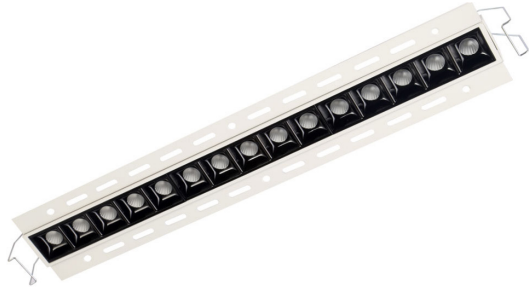

LG-7015TL

Multiple 15 Cell Narrow
Trimless Recessed Downlight LED

Project Information:	Project Name:
Fixture Type:	Location:

NARROWLINE

Narrow Recessed Downlight LED - 1x15 Square

Revolutionary narrow recessed downlight available in slim trim or trimless. Its simplified retrofit installation can be used in both new and existing spaces.

Quick Info

Application New Construction / Remodeling	
Delivered Lumens Black Bevel - 1666lm (30W) 15x2W White Bevel - 2083lm (30W) 15x2W	Color Quality 95 CRI, 2-step SDCM
Color Temperature 2700K 3000K 3500K 4000K	Light Distribution General
Input Voltage 120/277V	Dimming TRIAC/ELV
Trims Flangeless	Junction Box IC Rated - REMOTE
Housing Ratings N/A	Module Ratings Wet Location
Guarantee 40,000 hrs 3 years	Additional Dimming Options 0-10 / DALI Dimming / Lutron EcoSystem

LG-7015TL

Multiple 15 Cell Narrow
Trimless Recessed Downlight LED

Project Information:	Project Name:
Fixture Type:	Location:

Ordering Guide

PRODUCT CODE

LG - 7015TL

MOUNTING (OPTIONAL)

- N - New Construction Mounting Plate

Product Features

- Revolutionary flush mounted slim trim design offers consistent aesthetics
- Energy efficient LED light engines
- Dimmable with a variety of commonly used drivers
- Fixtures can be used with all Smart House Systems such as Lutron, Vantage, Control4, Crestron and others
- Easy installation for new construction and remodel applications
- IC Rated UL approved fixtures
- Wet location rated
- Driver included