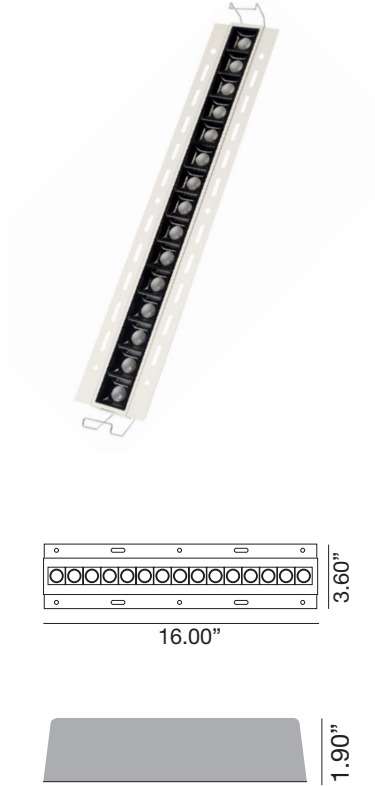

LG-7015TL

Multiple 15 Cell Narrow
Trimless Recessed Downlight LED

Project Information:	Project Name:
Fixture Type:	Location:

TRIM

LED TYPE	LED OSRAM	
BEVEL	Black	White
DELIVERED LUMENS	1666	2083
WATTS	15 x 2W	
CRI	95	
COLOR TEMPERATURE	2700K / 3000K / 35000K / 4000K	
VOLTAGE	120 V / 277 V	
DIMMING	• TRIAC /ELV (Down to > 1%) - STANDARD • 0 -10 v (Down to > 5%) • Lutron (Hi-lume Premier 0.1 % Eco System LED Driver with Soft-on, Fade-to-black dimming technology) (Install remote, no junction box supplied) • DALI (Install remote, no junction box supplied)	
POWER SUPPLY	Constant current driver 33-50V/600mA	
BEAM SPREAD	15°/24°/38°/60°	
OPTICS	Soft Focus/ Frosted / Linear Spread/ Prismatic	
ADJUSTABILITY	Non Adjustable	
JUNCTION BOX	IC RATED - Remote	
FINISH	Aluminum Powder Coated	

Product Features

- Revolutionary flush mounted slim trim design offers consistent aesthetics
- Energy efficient LED light engines
- Dimmable with a variety of commonly used drivers
- Fixtures can be used with all Smart House Systems such as Lutron, Vantage, Control4, Crestron and others
- Easy installation for new construction and remodel applications
- IC Rated UL approved fixtures
- Wet location rated
- Driver included