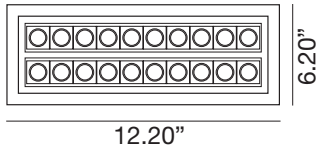

LG-7040AJ

Multiple 20 Cell Adjustable
Narrow Recessed Downlight LED

Project Information:	Project Name:
Fixture Type:	Location:

TRIM

LED TYPE	LED OSRAM	
BEVEL	Black	White
DELIVERED LUMENS	2665	2132
WATTS	20 x 2W	
CRI	95	
COLOR TEMPERATURE	2700K / 3000K / 35000K / 4000K	
VOLTAGE	120 V / 277 V	
DIMMING	• TRIAC /ELV (Down to > 1%) - STANDARD • 0 -10 v (Down to > 5%) • Lutron (Hi-lume Premier 0.1 % Eco System LED Driver with Soft-on, Fade-to-black dimming technology) (Install remote, no junction box supplied) • DALI (Install remote, no junction box supplied)	
POWER SUPPLY	Constant current driver 2 x 23.1-35V/600mA	
BEAM SPREAD	15°/24°/38°/60°	
OPTICS	Soft Focus/ Frosted / Linear Spread/ Prismatic	
ADJUSTABILITY	Adjustable 30° Max	
JUNCTION BOX	IC RATED - Remote	
FINISH	Aluminum Powder Coated	

Product Features

- Revolutionary flush mounted slim trim design offers consistent aesthetics
- Energy efficient LED light engines
- Dimmable with a variety of commonly used drivers
- Fixtures can be used with all Smart House Systems such as Lutron, Vantage, Control4, Crestron and others
- Easy installation for new construction and remodel applications
- IC Rated UL approved fixtures
- Wet location rated
- Driver included