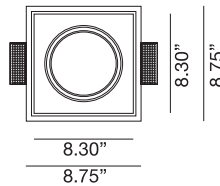

LG-8005/1

6" Adjustable
Recessed LED Downlight

TRIM

Project Information:	Project Name:
Fixture Type:	Location:

LED TYPE	CL2-15W PHILLIPS
DELIVERED LUMENS	1500
WATTS	15W
CRI	95
CRI OPTION	2700K / 3000K / 3500K / 4000K
VOLTAGE	120V / 277V
DIMMING	• TRIAC /ELV (Down to > 1%) - STANDARD • 0 -10 v (Down to > 5%) • Lutron (Hi-lume Premier 0.1 % Eco System LED Driver with Soft-on, Fade-to-black dimming technology) • DALI
POWER SUPPLY	Constant current driver 36Vdc /350mA
BEAM SPREAD	11°/17°/26°/42°
OPTICS	Frosted / Middle Frosted
ADJUSTABILITY	Adjustable 30° Max
HOUSING	IC RATED/AIR TIGHT/CCEA (CHICAGO PLENUM)
FINISH	GYPSUM/SEAMLESS

Product Features

- Revolutionary flush mounted trimless & seamless design offers consistent aesthetics
- Made out of Environmentally Friendly Plaster Materials
- Our plaster fixture can be painted fast and easy by simply using your standard paint colors.
- Energy efficient LED light engines
- Versatile field changeable optics
- Dimmable with a variety of commonly used drivers
- Fixtures can be used with all Smart House Systems such as Lutron, Vantage, Control4, Crestron and others
- Easy installation for new construction and remodel applications
- IC Rated UL approved fixtures
- Damp location & Air tight Rated
- Chicago Plenum Rated