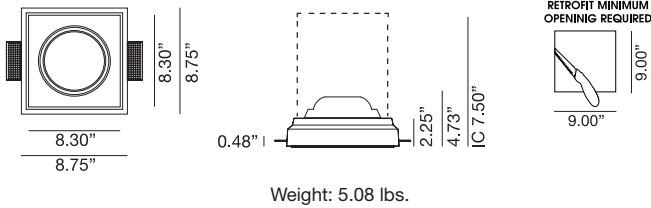

## 6" Adjustable Recessed LED Downlight

Project Information:	Project Name:
Fixture Type:	Location: