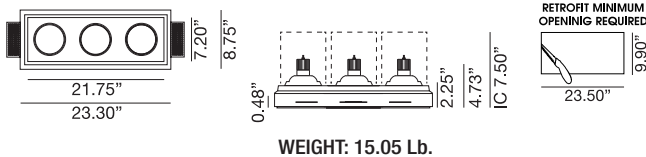

# LG-8005/3

Multiple 6" Adjustable  
Recessed LED Downlight Triple

Project Information:	Project Name:
Fixture Type:	Location: