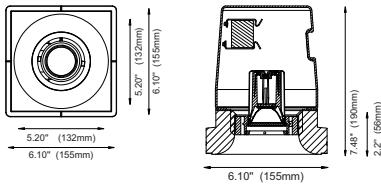

## 4" Adjustable Recessed Downlight LED

Trim

Housing

Project Information:	Project Name:
Fixture Type:	Location: