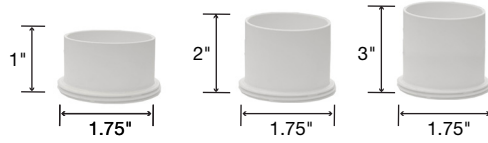

## ACCESSORIES

Honeycomb Black

Soft Focus

Flat (WH/BL)

15° Light Beam

Frosted

Linear Spread

Cylinder (BL/WH)