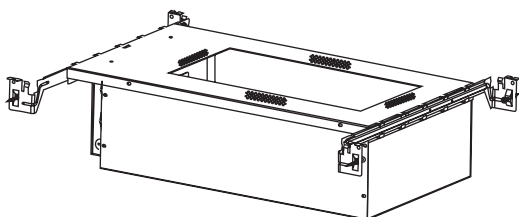

LG -1004/2

Universal Housing
Shallow

HOUSING