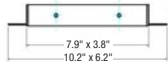

LG-9022

3" Adjustable Recessed Downlight LED - Double

Trim

Shallow Housing

Project Information:	Project Name:
Fixture Type:	Location:

BOOST

Metal Recessed Downlight LED - 1x2 Square

Innovative flangeless adjustable light fixture with a cost-effective aluminum construction. Trimless design makes for quick installation and customization. Unique gimbal design allows for easy removal, preventing damage to delicate plaster finishes during maintenance. Available with a diverse collection of optics and accessories. All of our products use only the highest quality LED chips and components.