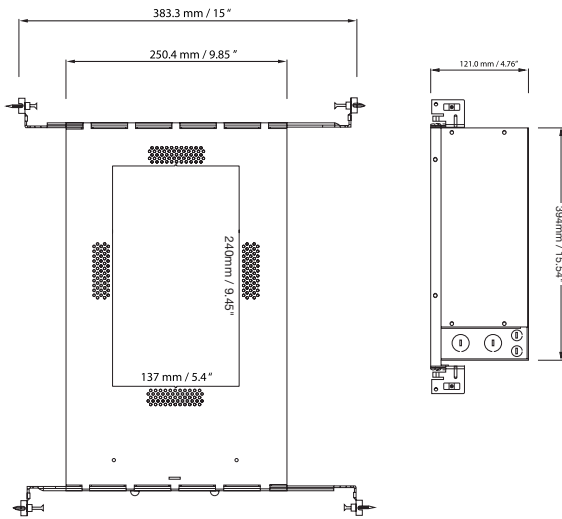

LG -1004/2

Universal Housing
Shallow

HOUSING