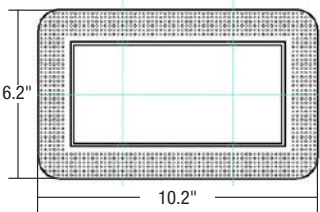

LG-9022

3" Adjustable
Recessed Downlight LED - Double

TRIM

Project Information:	Project Name:
Fixture Type:	Location:

LED TYPE	CL2-9W CITIZEN	CL2-13W CITIZEN	CL2-17W CITIZEN	Warm Dim CL2-13WD BRIGLUXE	Tunable White CL2-13WT BRIGLUXE
DELIVERED LUMENS	950	1250	1800	940	910
WATTS	2 x 9W	2 x 13W	2 x 17W	2 x 13W	2 x 13W
CRI	95				
CRI OPTION	2700K / 3000K / 35000K / 4000K			1800K -3000K	2700K -6500K
VOLTAGE	120V / 277V				
DIMMING	• TRIAC /ELV (Down to > 1%) - STANDARD • 0 -10 v (Down to > 5%) • Lutron (Hi-lume Premier 0.1 % Eco System LED Driver with Soft-on, Fade-to-black dimming technology) • DALI				
POWER SUPPLY x 2	Constant current driver 36Vdc /250mA	Constant current driver 36Vdc /350mA	Constant current driver 36Vdc /450mA	Constant current driver 36Vdc/350mA	Constant current driver 36Vdc /350mA
BEAM SPREAD	15°/24°/38°/60°				
OPTICS	Soft Focus/ Frosted / Linear Spread/ Prismatic				
DIFFUSERS	Honeycomb				
ADJUSTABILITY	Adjustable 30° Max				
HOUSING	IC RATED/AIR TIGHT/CCEA (CHICAGO PLEANUM)				
FINISH	Flangeless / Aluminum Powder Coated				

Product Features

- Revolutionary flush mounted, trimless and seamless design
- Made out of Environmentally Friendly Plaster Materials
- Our plaster fixture can be painted using your standard paint colors
- Energy efficient LED light engines
- Versatile field changeable optics
- Dimmable with a variety of commonly used drivers
- Fixtures can be used with all Smart House Systems such as Lutron, Vantage, Control 4, Crestron and others
- Easy installation for new construction and remodel applications
- Wet Location rated