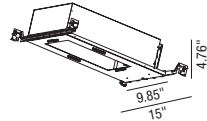

LG-9022

3" Adjustable Recessed Downlight LED - Double

Trim

Shallow Housing

Project Information:	Project Name:
Fixture Type:	Location:

BOOST

Metal Recessed Downlight LED - 1x2 Square

Innovative flangeless adjustable light fixture with a cost-effective aluminum construction. Trimless design makes for quick installation and customization. Unique gimbal design allows for easy removal, preventing damage to delicate plaster finishes during maintenance. Available with a diverse collection of optics and accessories. All of our products use only the highest quality LED chips and components.