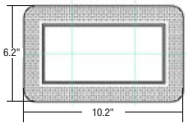

LG-9022

3" Adjustable Recessed Downlight LED - Double

Trim

Shallow Housing

Project Information:	Project Name:
Fixture Type:	Location:

BOOST

Metal Recessed Downlight LED - 1x2 Square

Innovative flangeless adjustable light fixture with a cost-effective aluminum construction. Trimless design makes for quick installation and customization. Unique gimbal design allows for easy removal, preventing damage to delicate plaster finishes during maintenance. Available with a diverse collection of optics and accessories. All of our products use only the highest quality LED chips and components.