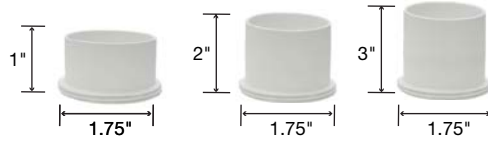

LG-9022

3" Adjustable
Recessed Downlight LED - Double

Project Information:	Project Name:
Fixture Type:	Location:

ACCESSORIES

Honeycomb Black

Soft Focus

Flat (WH/BL)

15° Light Beam

Frosted

Linear Spread

Cylinder (BL/WH)

24° Light Beam

Prismatic

Conical (WH/BL)

38° Light Beam

60° Light Beam