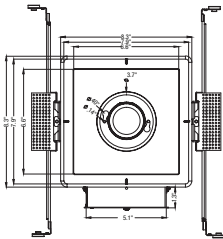

DIMENSIONS

LG-9034

Multiple 3" Adjustable Recessed Downlight LED

Project Information:	Project Name:
Fixture Type:	Location:

LED TYPE	CL2-13W CITIZEN	Warm Dim CL2-13WD BRIGLUXE	Tunable White CL2-13WT BRIGLUXE
DELIVERED LUMENS	1250	940	910
WATTS	13W	13W	13W
CRI	95		
COLOR TEMPERATURE	2700K / 3000K / 35000K / 4000K	1800K -3000K	2700K -6500K
VOLTAGE	120V / 277V		
DIMMING	<ul style="list-style-type: none"> • TRIAC /ELV (Down to > 1%) - STANDARD • 0 -10 v (Down to > 5%) • Lutron (Hi-lume Premier 0.1 % Eco System LED Driver with Soft-on, Fade-to-black dimming technology) • DALI (Remote) 		
POWER SUPPLY	Constant current driver 36Vdc /350mA	Constant current driver 36Vdc/350mA	Constant current driver 36Vdc /350mA
BEAM SPREAD	15°/24°/38°/60°		
OPTICS	Soft Focus/ Frosted / Linear Spread/ Prismatic		
DIFFUSERS	Honeycomb		
ADJUSTABILITY	Adjustable - 30° Max		
HOUSING	IC RATED/AIR TIGHT/CCEA (CHICAGO PLEANUM)		
FINISH	GYPSUM/SEAMLESS		
MATERIAL	Aluminum - powder coated black		