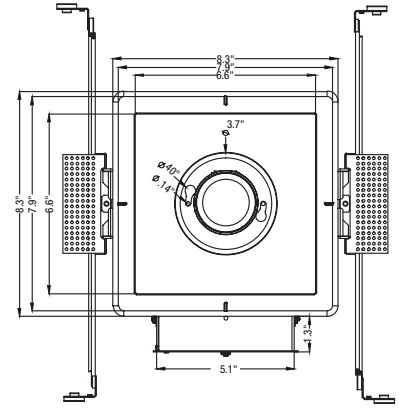

DIMENSIONS

LG-9034

Multiple 3" Adjustable Recessed Downlight LED

Project Information:	Project Name:
Fixture Type:	Location:

LED TYPE	CL2-13W CITIZEN	Warm Dim CL2-13WD BRIGLUXE	Tunable White CL2-13WT BRIGLUXE
DELIVERED LUMENS	1250	940	910
WATTS	13W	13W	13W
CRI	95		
COLOR TEMPERATURE	2700K / 3000K / 35000K / 4000K	1800K -3000K	2700K -6500K
VOLTAGE	120V / 277V		
DIMMING	<ul style="list-style-type: none"> • TRIAC /ELV (Down to > 1%) - STANDARD • 0 -10 v (Down to > 5%) • Lutron (Hi-lume Premier 0.1 % Eco System LED Driver with Soft-on, Fade-to-black dimming technology) • DALI (Remote) 		
POWER SUPPLY	Constant current driver 36Vdc /350mA	Constant current driver 36Vdc/350mA	Constant current driver 36Vdc /350mA
BEAM SPREAD	15°/24°/38°/60°		
OPTICS	Soft Focus/ Frosted / Linear Spread/ Prismatic		
DIFFUSERS	Honeycomb		
ADJUSTABILITY	Adjustable - 30° Max		
HOUSING	IC RATED/AIR TIGHT/CCEA (CHICAGO PLEANUM)		
FINISH	GYPSUM/SEAMLESS		
MATERIAL	Aluminum - powder coated black		