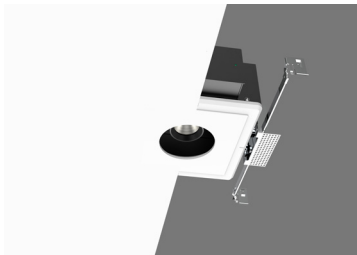

LG-9034

Multiple 3" Adjustable Recessed Downlight LED

Project Information:	Project Name:
Fixture Type:	Location:

ULTRA BOOST

Plaster Recessed Downlight LED - Round

Premium Plaster light fixture which allows for a seamless and trimless installation. Ultra Boost is comprised of aluminum and gypsum, an abundant and stable mineral found in the Earth's crust. We manufacture a solid level 5 plaster finish around the aperture opening, eliminating the need for a mud-in ring. Our two-step application is minimum labor with high level aesthetics. The adjustable light source levitates in powder coated, double pane aluminum housing to conceal all wiring. It can be positioned recessed or flush with the aperture opening. It is available in square and round.

DIMENSIONS

LG-9034

Multiple 3" Adjustable Recessed Downlight LED

Project Information:	Project Name:
Fixture Type:	Location:

LED TYPE	CL2-13W CITIZEN	Warm Dim CL2-13WD BRIGLUXE	Tunable White CL2-13WT BRIGLUXE
DELIVERED LUMENS	1250	940	910
WATTS	13W	13W	13W
CRI	95		
COLOR TEMPERATURE	2700K / 3000K / 35000K / 4000K	1800K -3000K	2700K -6500K
VOLTAGE	120V / 277V		
DIMMING	<ul style="list-style-type: none"> • TRIAC /ELV (Down to > 1%) - STANDARD • 0 -10 v (Down to > 5%) • Lutron (Hi-lume Premier 0.1 % Eco System LED Driver with Soft-on, Fade-to-black dimming technology) • DALI (Remote) 		
POWER SUPPLY	Constant current driver 36Vdc /350mA	Constant current driver 36Vdc/350mA	Constant current driver 36Vdc /350mA
BEAM SPREAD	15°/24°/38°/60°		
OPTICS	Soft Focus/ Frosted / Linear Spread/ Prismatic		
DIFFUSERS	Honeycomb		
ADJUSTABILITY	Adjustable - 30° Max		
HOUSING	IC RATED/AIR TIGHT/CCEA (CHICAGO PLEANUM)		
FINISH	GYPSUM/SEAMLESS		
MATERIAL	Aluminum - powder coated black		