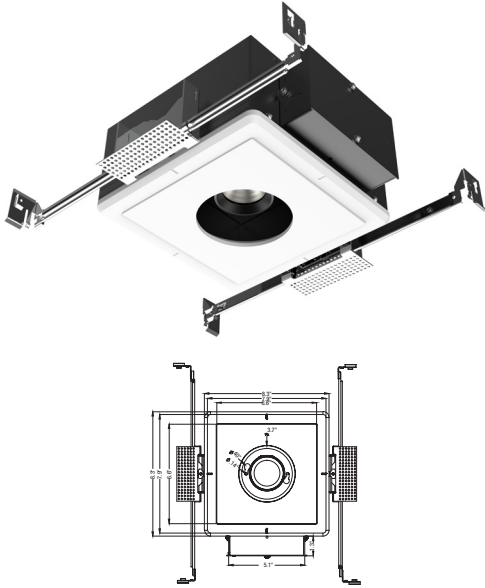

LG-9034

Multiple 3" Adjustable Recessed Downlight LED

Project Information:	Project Name:
Fixture Type:	Location:

ULTRA BOOST

Plaster Recessed Downlight LED - Round

Premium Plaster light fixture which allows for a seamless and trimless installation. Ultra Boost is comprised of aluminum and gypsum, an abundant and stable mineral found in the Earth's crust. We manufacture a solid level 5 plaster finish around the aperture opening, eliminating the need for a mud-in ring. Our two-step application is minimum labor with high level aesthetics. The adjustable light source levitates in powder coated, double pane aluminum housing to conceal all wiring. It can be positioned recessed or flush with the aperture opening. It is available in square and round.

- Life Rated for 40,000 hours at 70% lumen maintenance
- All testing reports are based on published industry procedures

Quick Info

Application New Construction / Remodeling		
Delivered Lumens 1250 lm (13W)		Color Quality 95 CRI, 2-step SDCM
Color Temperature 2700K 3000K 3500K	Warm Dim Option 1800K-3000K 940 lm (13W) Tunable White Option 2700K-6500K 910 lm (13W)	Light Distribution General Wall Wash
Input Voltage 36Vdc		Dimming TRIAC/ ELV
Trims Gypsum Flangeless (seamless)	Material Aluminum - powder coated black Gypsum	Adjustability 30° Max
Housing Ratings IC Rated / Air Tight / CCEA		Module Ratings <input checked="" type="radio"/> Wet Location
Guarantee 40,000 hrs 3 years		Additional Dimming Options 0-10 / DALI Dimming / Lutron EcoSystem