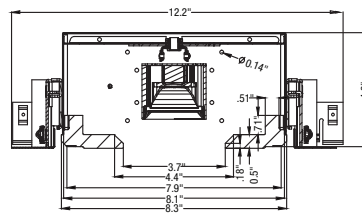

DIMENSIONS

LG-9034

Multiple 3" Adjustable Recessed Downlight LED

Project Information:	Project Name:
Fixture Type:	Location:

LED TYPE	CL2-13W CITIZEN	Warm Dim CL2-13WD BRIGLUXE	Tunable White CL2-13WT BRIGLUXE
DELIVERED LUMENS	1250	940	910
WATTS	13W	13W	13W
CRI	95		
COLOR TEMPERATURE	2700K / 3000K / 35000K / 4000K	1800K -3000K	2700K -6500K
VOLTAGE	120V / 277V		
DIMMING	<ul style="list-style-type: none"> • TRIAC /ELV (Down to > 1%) - STANDARD • 0 -10 v (Down to > 5%) • Lutron (Hi-lume Premier 0.1 % Eco System LED Driver with Soft-on, Fade-to-black dimming technology) • DALI (Remote) 		
POWER SUPPLY	Constant current driver 36Vdc /350mA	Constant current driver 36Vdc/350mA	Constant current driver 36Vdc /350mA
BEAM SPREAD	15°/24°/38°/60°		
OPTICS	Soft Focus/ Frosted / Linear Spread/ Prismatic		
DIFFUSERS	Honeycomb		
ADJUSTABILITY	Adjustable - 30° Max		
HOUSING	IC RATED/AIR TIGHT/CCEA (CHICAGO PLEANUM)		
FINISH	GYPSUM/SEAMLESS		
MATERIAL	Aluminum - powder coated black		