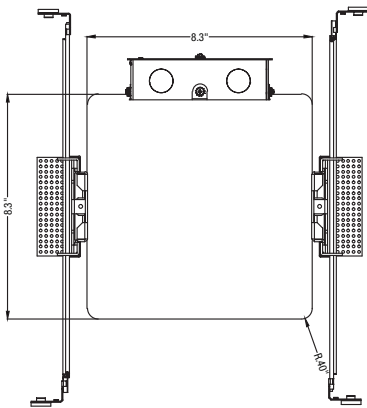

DIMENSIONS

LG-9034

Multiple 3" Adjustable Recessed Downlight LED

Project Information:	Project Name:
Fixture Type:	Location:

LED TYPE	CL2-13W CITIZEN	Warm Dim CL2-13WD BRIGLUXE	Tunable White CL2-13WT BRIGLUXE
DELIVERED LUMENS	1250	940	910
WATTS	13W	13W	13W
CRI	95		
COLOR TEMPERATURE	2700K / 3000K / 35000K / 4000K	1800K -3000K	2700K -6500K
VOLTAGE	120V / 277V		
DIMMING	<ul style="list-style-type: none"> • TRIAC /ELV (Down to > 1%) - STANDARD • 0 -10 v (Down to > 5%) • Lutron (Hi-lume Premier 0.1 % Eco System LED Driver with Soft-on, Fade-to-black dimming technology) • DALI (Remote) 		
POWER SUPPLY	Constant current driver 36Vdc /350mA	Constant current driver 36Vdc/350mA	Constant current driver 36Vdc /350mA
BEAM SPREAD	15°/24°/38°/60°		
OPTICS	Soft Focus/ Frosted / Linear Spread/ Prismatic		
DIFFUSERS	Honeycomb		
ADJUSTABILITY	Adjustable - 30° Max		
HOUSING	IC RATED/AIR TIGHT/CCEA (CHICAGO PLEANUM)		
FINISH	GYPSUM/SEAMLESS		
MATERIAL	Aluminum - powder coated black		