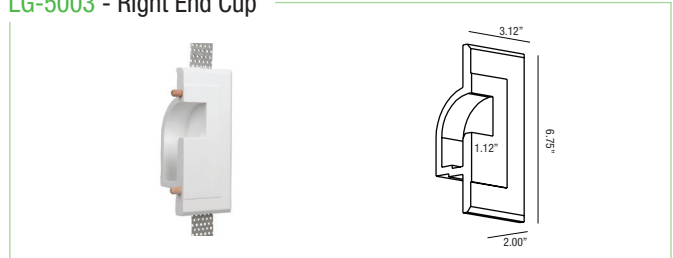

## Recessed LED Profile

Project Information:	Project Name:
Fixture Type:	Location:

## AVAILABLE PROFILES

LG-5002 - Left End Cup

LG-5003 - Right End Cup

LG-5004 - Inside Corner

LG-5005 - Outside Corner

LG-5006 - Ceiling to Wall

LG-5007/1 - 12\" Circle

LG-5007/2 - 24\" Circle