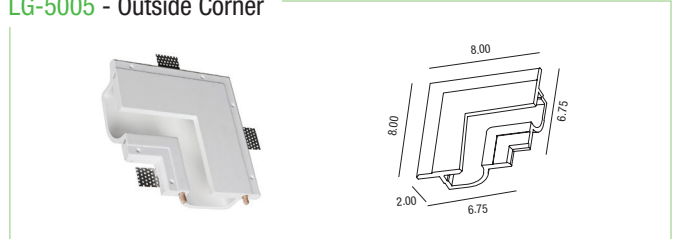

## AVAILABLE PROFILES

LG-5002 - Left End Cup

LG-5003 - Right End Cup

LG-5004 - Inside Corner

LG-5005 - Outside Corner

LG-5006 - Ceiling to Wall

LG-5007/1 - 12\" Circle

LG-5007/2 - 24\" Circle