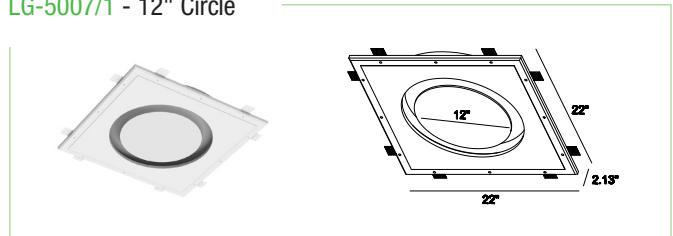

## AVAILABLE PROFILES

LG-5002 - Left End Cup

LG-5003 - Right End Cup

LG-5004 - Inside Corner

LG-5005 - Outside Corner

LG-5006 - Ceiling to Wall

LG-5007/1 - 12\" Circle

LG-5007/2 - 24\" Circle