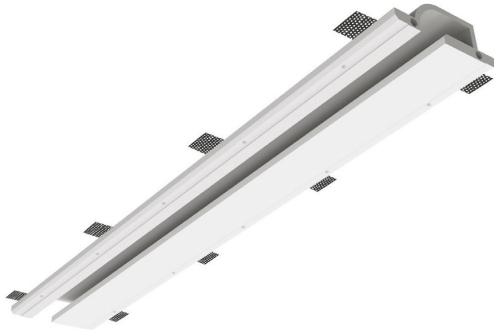

LG-5001

Recessed LED Profile

Project Information:	Project Name:
Fixture Type:	Location:

LINEAR COVE

Plaster Recessed LED Profile

Revolutionary plaster recessed LED profile is a trimless and seamless solution to traditional aluminum recessed LED channels and diffusers. Our handcrafted gypsum mold uses indirect lighting to hide LED tape and create a continuous luminance without a lens. Our cove lighting is easy to clean and made from environmentally friendly green materials. Linear Cove is field cuttable for custom designs without seams. It is available in continuous 3-foot lengths and 12, 24, and 40-inch circles.

- Revolutionary flush mounted trimless design which offers consistent aesthetics
- Made out of Environmentally Friendly plaster materials
- Our plaster fixtures can be painted with standard paint colors.
- Can house any UL energy efficient LED light strips available in the market
- Lens free installation
- LED tape and power supply NOT Included
- Field cuttable
- Built-in aluminum channel for heat dissipation & easy stick LED tape installation (3m)
- Wet location rated when painted with water-proof paint

Ordering Guide

LINEAR PROFILE

- ☐ [LG - 5001](#) - Linear Cove

END CUPS

- ☐ [5002](#) - Left End Cup
- ☐ [5003](#) - Right End Cup

CORNERS

- ☐ [5004](#) - Inside Corner Profile
- ☐ [5005](#) - Outside Corner Profile
- ☐ [5006](#) - Ceiling to wall

CIRCULAR PROFILES

- ☐ [5007/1](#) - 12" Circle
- ☐ [5007/2](#) - 24" Circle
- ☐ [5007/3](#) - 1/4 40" Circle

Example Number

LG-5001	QTY <u>6</u>	5002	QTY <u>2</u>		
5003	QTY <u>2</u>	5004	QTY <u>1</u>		
5005	QTY <u> </u>	5006	QTY <u> </u>		
5007/1	QTY <u> </u>	5007/2	QTY <u> </u>	5007/3	QTY <u> </u>
LG-5001-6	5002-2	5003-2	5004-1		

Order Number

LG-5001	QTY <u> </u>	5002	QTY <u> </u>		
5003	QTY <u> </u>	5004	QTY <u> </u>		
5005	QTY <u> </u>	5006	QTY <u> </u>		
5007/1	QTY <u> </u>	5007/2	QTY <u> </u>	5007/3	QTY <u> </u>

[LG-5001-](#) [5002-](#) [5003-](#) [5004-](#) [5005-](#) [5006-](#) [5007/](#) -