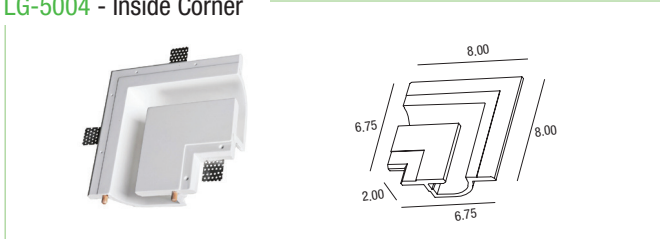

## AVAILABLE PROFILES

LG-5002 - Left End Cup

LG-5003 - Right End Cup

LG-5004 - Inside Corner

LG-5005 - Outside Corner

LG-5006 - Ceiling to Wall

LG-5007/1 - 12\" Circle

LG-5007/2 - 24\" Circle