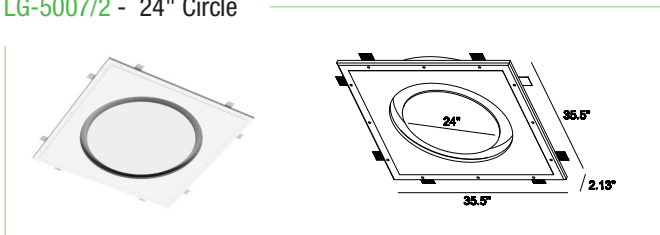

## AVAILABLE PROFILES

LG-5002 - Left End Cup

LG-5003 - Right End Cup

LG-5004 - Inside Corner

LG-5005 - Outside Corner

LG-5006 - Ceiling to Wall

LG-5007/1 - 12\" Circle

LG-5007/2 - 24\" Circle