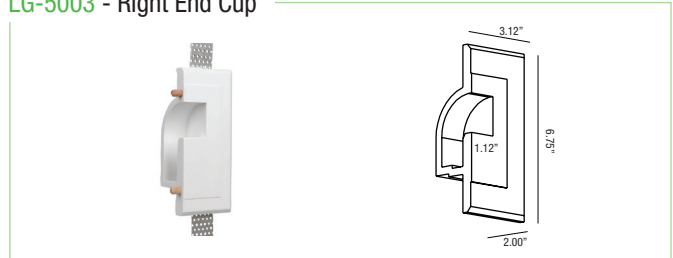

## Recessed LED Profile

Project Information:	Project Name:
Fixture Type:	Location:

### AVAILABLE PROFILES

LG-5002 - Left End Cup

LG-5003 - Right End Cup

LG-5004 - Inside Corner

LG-5005 - Outside Corner

LG-5006 - Ceiling to Wall

LG-5007/2 - 24\" Circle

LG-5007/3 - 1/4 40\" Circle