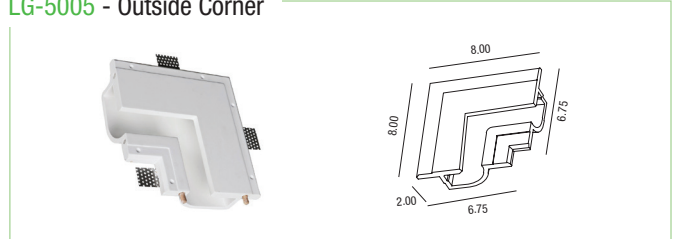

### AVAILABLE PROFILES

LG-5002 - Left End Cup

LG-5003 - Right End Cup

LG-5004 - Inside Corner

LG-5005 - Outside Corner

LG-5006 - Ceiling to Wall

LG-5007/2 - 24\" Circle

LG-5007/3 - 1/4 40\" Circle