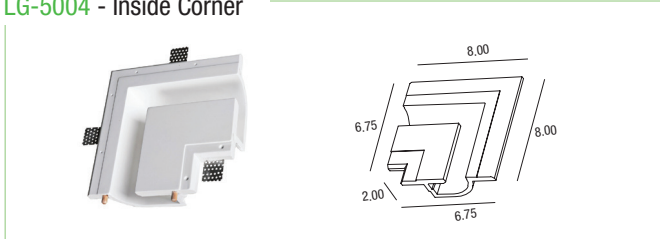

### AVAILABLE PROFILES

LG-5002 - Left End Cup

LG-5003 - Right End Cup

LG-5004 - Inside Corner

LG-5005 - Outside Corner

LG-5006 - Ceiling to Wall

LG-5007/2 - 24\" Circle

LG-5007/3 - 1/4 40\" Circle