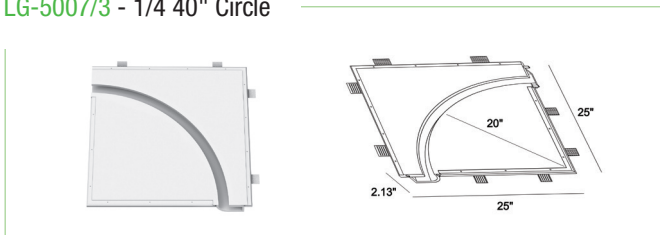

### AVAILABLE PROFILES

LG-5002 - Left End Cup

LG-5003 - Right End Cup

LG-5004 - Inside Corner

LG-5005 - Outside Corner

LG-5006 - Ceiling to Wall

LG-5007/2 - 24\" Circle

LG-5007/3 - 1/4 40\" Circle