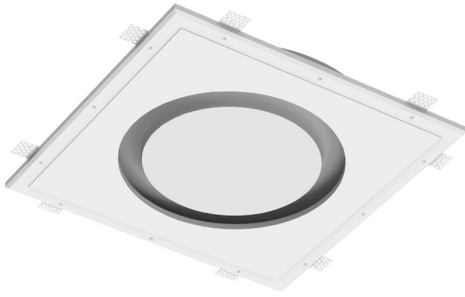

LG-5007/1

Recessed LED Profile

Project Information:	Project Name:
Fixture Type:	Location:

12" CIRCULAR COVE

Plaster Recessed LED Profile

Revolutionary plaster recessed LED profile is a trimless and seamless solution to traditional aluminum recessed LED channels and diffusers. Our handcrafted gypsum mold uses indirect lighting to hide LED tape and create a continuous luminance without a lens. Our cove lighting is easy to clean and made from environmentally friendly green materials. Linear Cove is field cuttable for custom designs without seams. It is available in continuous 3-foot lengths and 12, 24, and 40-inch circles.

- Revolutionary flush mounted trimless design which offers consistent aesthetics
- Made out of Environmentally Friendly plaster materials
- Our plaster fixtures can be painted with standard paint colors.
- Can house any UL energy efficient LED light strips available in the market
- Lens free installation
- LED tape and power supply NOT Included
- Field cuttable
- Built-in aluminum channel for heat dissipation & easy stick LED tape installation (3m)
- Wet location rated when painted with water-proof paint

Ordering Guide

LINEAR PROFILE

- ☐ LG - 5001 - Linear Cove

END CUPS

- ☐ 5002 - Left End Cup
- ☐ 5003 - Right End Cup

CORNERS

- ☐ 5004 - Inside Corner Profile
- ☐ 5005 - Outside Corner Profile
- ☐ 5006 - Ceiling to wall

CIRCULAR PROFILES

- ☐ 5007/1 - 12" Circle
- ☐ 5007/2 - 24" Circle
- ☐ 5007/3 - 1/4 40" Circle

Example Number

<u>LG-5001</u>	QTY__	<u>5002</u>	QTY__		
<u>5003</u>	QTY__	<u>5004</u>	QTY__		
<u>5005</u>	QTY__	<u>5006</u>	QTY__		
<u>5007/1</u>	QTY__	<u>5007/2</u>	QTY__	<u>5007/3</u>	QTY <u>4</u>

LG-5007/3 - 4

Order Number

<u>LG-5001</u>	QTY__	<u>5002</u>	QTY__		
<u>5003</u>	QTY__	<u>5004</u>	QTY__		
<u>5005</u>	QTY__	<u>5006</u>	QTY__		
<u>5007/1</u>	QTY__	<u>5007/2</u>	QTY__	<u>5007/3</u>	QTY__

LG-5001- 5002- 5003- 5004- 5005- 5006- 5007/3 -