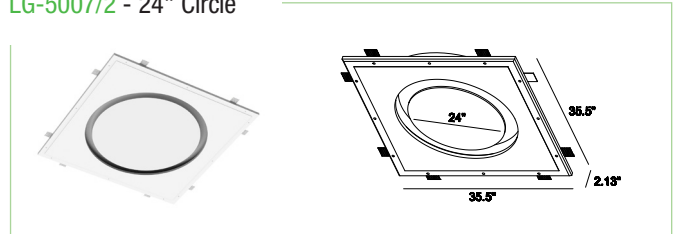

### AVAILABLE PROFILES

LG-5002 - Left End Cup

LG-5003 - Right End Cup

LG-5004 - Inside Corner

LG-5005 - Outside Corner

LG-5006 - Ceiling to Wall

LG-5007/2 - 24\" Circle

LG-5007/3 - 1/4 40\" Circle