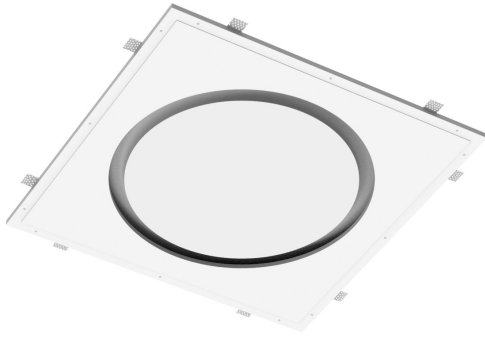

LG-5007/2

Recessed LED Profile

Project Information:	Project Name:
Fixture Type:	Location:

24" CIRCULAR COVE

Plaster Recessed LED Profile

Revolutionary plaster recessed LED profile is a trimless and seamless solution to traditional aluminum recessed LED channels and diffusers. Our handcrafted gypsum mold uses indirect lighting to hide LED tape and create a continuous luminance without a lens. Our cove lighting is easy to clean and made from environmentally friendly green materials. Linear Cove is field cuttable for custom designs without seams. It is available in continuous 3-foot lengths and 12, 24, and 40-inch circles.

- Revolutionary flush mounted trimless design which offers consistent aesthetics
- Made out of Environmentally Friendly plaster materials
- Our plaster fixtures can be painted with standard paint colors.
- Can house any UL energy efficient LED light strips available in the market
- Lens free installation
- LED tape and power supply NOT Included
- Field cuttable
- Built-in aluminum channel for heat dissipation & easy stick LED tape installation (3m)
- Wet location rated when painted with water-proof paint

Ordering Guide

LINEAR PROFILE

- ☐ LG - 5001 - Linear Cove

END CUPS

- ☐ 5002 - Left End Cup
- ☐ 5003 - Right End Cup

CORNERS

- ☐ 5004 - Inside Corner Profile
- ☐ 5005 - Outside Corner Profile
- ☐ 5006 - Ceiling to wall

CIRCULAR PROFILES

- ☐ 5007/1 - 12" Circle
- ☐ 5007/2 - 24" Circle
- ☐ 5007/3 - 1/4 40" Circle

Example Number

<u>LG-5001</u>	QTY__	<u>5002</u>	QTY__		
<u>5003</u>	QTY__	<u>5004</u>	QTY__		
<u>5005</u>	QTY__	<u>5006</u>	QTY__		
<u>5007/1</u>	QTY__	<u>5007/2</u>	QTY__	<u>5007/3</u>	QTY <u>4</u>

LG-5007/3 - 4

Order Number

<u>LG-5001</u>	QTY__	<u>5002</u>	QTY__		
<u>5003</u>	QTY__	<u>5004</u>	QTY__		
<u>5005</u>	QTY__	<u>5006</u>	QTY__		
<u>5007/1</u>	QTY__	<u>5007/2</u>	QTY__	<u>5007/3</u>	QTY__

LG-5001- 5002- 5003- 5004- 5005- 5006- 5007/3 -