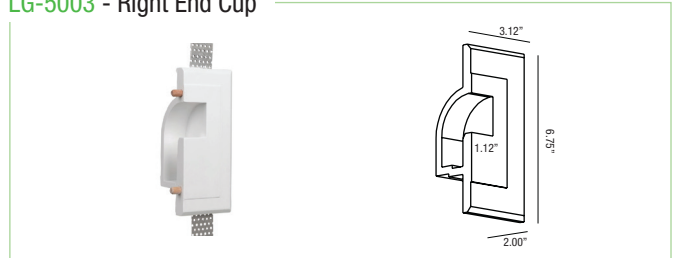

## Recessed LED Profile

Project Information:	Project Name:
Fixture Type:	Location:

### AVAILABLE PROFILES

LG-5002 - Left End Cup

LG-5003 - Right End Cup

LG-5004 - Inside Corner

LG-5005 - Outside Corner

LG-5006 - Ceiling to Wall

LG-5007/1 - 12\" Circle

LG-5007/3 - 1/4 40\" Circle