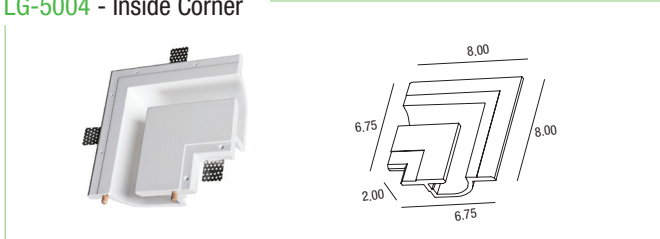

### AVAILABLE PROFILES

LG-5002 - Left End Cup

LG-5003 - Right End Cup

LG-5004 - Inside Corner

LG-5005 - Outside Corner

LG-5006 - Ceiling to Wall

LG-5007/1 - 12\" Circle

LG-5007/3 - 1/4 40\" Circle