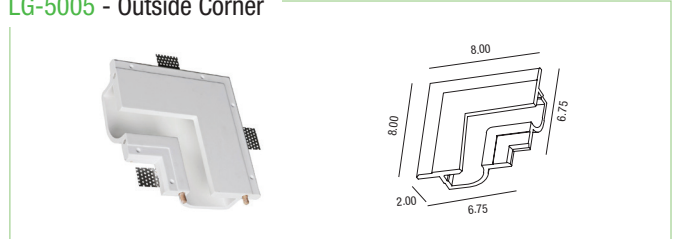

### AVAILABLE PROFILES

LG-5002 - Left End Cup

LG-5003 - Right End Cup

LG-5004 - Inside Corner

LG-5005 - Outside Corner

LG-5006 - Ceiling to Wall

LG-5007/1 - 12\" Circle

LG-5007/3 - 1/4 40\" Circle