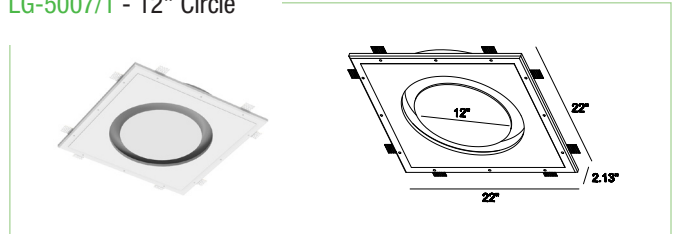

### AVAILABLE PROFILES

LG-5002 - Left End Cup

LG-5003 - Right End Cup

LG-5004 - Inside Corner

LG-5005 - Outside Corner

LG-5006 - Ceiling to Wall

LG-5007/1 - 12\" Circle

LG-5007/3 - 1/4 40\" Circle