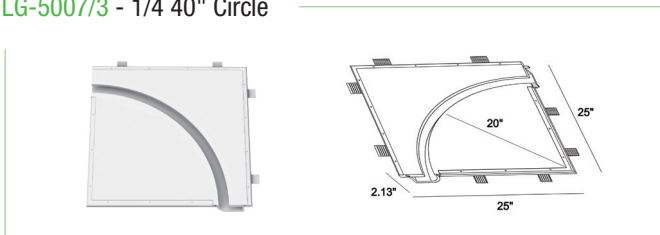

### AVAILABLE PROFILES

LG-5002 - Left End Cup

LG-5003 - Right End Cup

LG-5004 - Inside Corner

LG-5005 - Outside Corner

LG-5006 - Ceiling to Wall

LG-5007/1 - 12\" Circle

LG-5007/3 - 1/4 40\" Circle