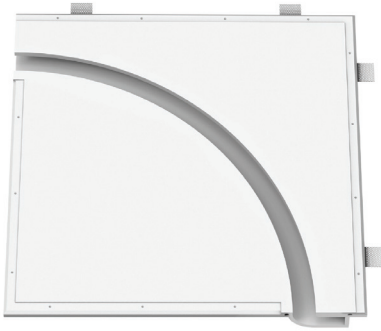

LG-5007/3

Recessed LED Profile

Project Information:	Project Name:
Fixture Type:	Location:

CIRCULAR COVE

Plaster Recessed LED Profile

Revolutionary plaster recessed LED profile is a trimless and seamless solution to traditional aluminum recessed LED channels and diffusers. Our handcrafted gypsum mold uses indirect lighting to hide LED tape and create a continuous luminance without a lens. Our cove lighting is easy to clean and made from environmentally friendly green materials. Linear Cove is field cuttable for custom designs without seams. It is available in continuous 3-foot lengths and 12, 24, and 40-inch circles.

- Revolutionary flush mounted trimless design which offers consistent aesthetics
- Made out of Environmentally Friendly plaster materials
- Our plaster fixtures can be painted with standard paint colors.
- Can house any UL energy efficient LED light strips available in the market
- Lens free installation
- LED tape and power supply NOT Included
- Field cuttable
- Built-in aluminum channel for heat dissipation & easy stick LED tape installation (3m)
- Wet location rated when painted with water-proof paint

Ordering Guide

LINEAR PROFILE

- ☐ LG - 5001 - Linear Cove

END CUPS

- ☐ 5002 - Left End Cup
- ☐ 5003 - Right End Cup

CORNERS

- ☐ 5004 - Inside Corner Profile
- ☐ 5005 - Outside Corner Profile
- ☐ 5006 - Ceiling to wall

CIRCULAR PROFILES

- ☐ 5007/1 - 12" Circle
- ☐ 5007/2 - 24" Circle
- ☐ 5007/3 - 1/4 40" Circle

Example Number

<u>LG-5001</u>	QTY__	<u>5002</u>	QTY__		
<u>5003</u>	QTY__	<u>5004</u>	QTY__		
<u>5005</u>	QTY__	<u>5006</u>	QTY__		
<u>5007/1</u>	QTY__	<u>5007/2</u>	QTY__	<u>5007/3</u>	QTY <u>4</u>

LG-5007/3 - 4

Order Number

<u>LG-5001</u>	QTY__	<u>5002</u>	QTY__		
<u>5003</u>	QTY__	<u>5004</u>	QTY__		
<u>5005</u>	QTY__	<u>5006</u>	QTY__		
<u>5007/1</u>	QTY__	<u>5007/2</u>	QTY__	<u>5007/3</u>	QTY__

LG-5001- 5002- 5003- 5004- 5005- 5006- 5007/3 -