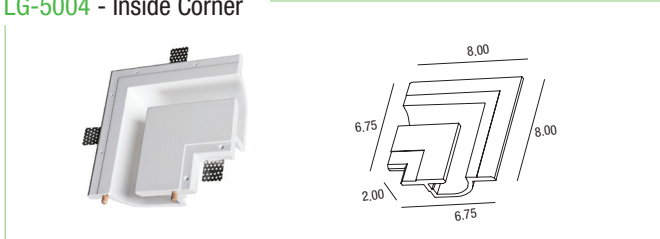

### AVAILABLE PROFILES

LG-5002 - Left End Cup

LG-5003 - Right End Cup

LG-5004 - Inside Corner

LG-5005 - Outside Corner

LG-5006 - Ceiling to Wall

LG-5007/1 - 12\" Circle

LG-5007/2 - 24\" Circle