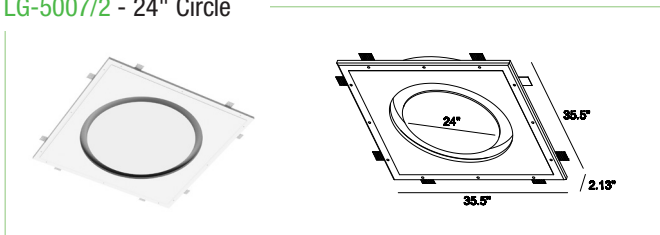

### AVAILABLE PROFILES

LG-5002 - Left End Cup

LG-5003 - Right End Cup

LG-5004 - Inside Corner

LG-5005 - Outside Corner

LG-5006 - Ceiling to Wall

LG-5007/1 - 12\" Circle

LG-5007/2 - 24\" Circle