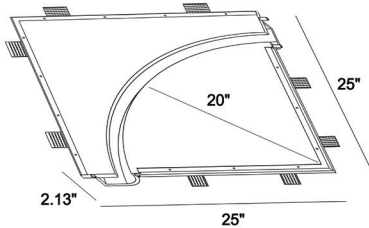

LG-5007/3

Recessed LED Profile

Project Information:	Project Name:
Fixture Type:	Location:

CIRCULAR COVE

Plaster Recessed LED Profile

Revolutionary plaster recessed LED profile is a trimless and seamless solution to traditional aluminum recessed LED channels and diffusers. Our handcrafted gypsum mold uses indirect lighting to hide LED tape and create a continuous luminance without a lens. Our cove lighting is easy to clean and made from environmentally friendly green materials. Linear Cove is field cuttable for custom designs without seams. It is available in continuous 3-foot lengths and 12, 24, and 40-inch circles.

- Revolutionary flush mounted trimless design which offers consistent aesthetics
- Made out of Environmentally Friendly plaster materials
- Our plaster fixtures can be painted with standard paint colors.
- Can house any UL energy efficient LED light strips available in the market
- Lens free installation
- LED tape and power supply NOT Included
- Field cuttable
- Built-in aluminum channel for heat dissipation & easy stick LED tape installation (3m)
- Wet location rated when painted with water-proof paint

Ordering Guide

LINEAR PROFILE

- ☐ LG - 5001 - Linear Cove

END CUPS

- ☐ 5002 - Left End Cup
- ☐ 5003 - Right End Cup

CORNERS

- ☐ 5004 - Inside Corner Profile
- ☐ 5005 - Outside Corner Profile
- ☐ 5006 - Ceiling to wall

CIRCULAR PROFILES

- ☐ 5007/1 - 12" Circle
- ☐ 5007/2 - 24" Circle
- ☐ 5007/3 - 1/4 40" Circle

Example Number

<u>LG-5001</u>	QTY__	<u>5002</u>	QTY__		
<u>5003</u>	QTY__	<u>5004</u>	QTY__		
<u>5005</u>	QTY__	<u>5006</u>	QTY__		
<u>5007/1</u>	QTY__	<u>5007/2</u>	QTY__	<u>5007/3</u>	QTY <u>4</u>

LG-5007/3 - 4

Order Number

<u>LG-5001</u>	QTY__	<u>5002</u>	QTY__		
<u>5003</u>	QTY__	<u>5004</u>	QTY__		
<u>5005</u>	QTY__	<u>5006</u>	QTY__		
<u>5007/1</u>	QTY__	<u>5007/2</u>	QTY__	<u>5007/3</u>	QTY__

LG-5001- 5002- 5003- 5004- 5005- 5006- 5007/3 -