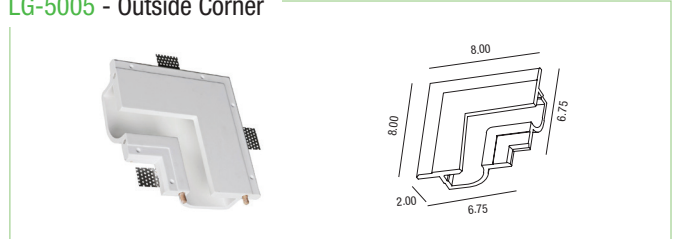

### AVAILABLE PROFILES

LG-5002 - Left End Cup

LG-5003 - Right End Cup

LG-5004 - Inside Corner

LG-5005 - Outside Corner

LG-5006 - Ceiling to Wall

LG-5007/1 - 12\" Circle

LG-5007/2 - 24\" Circle