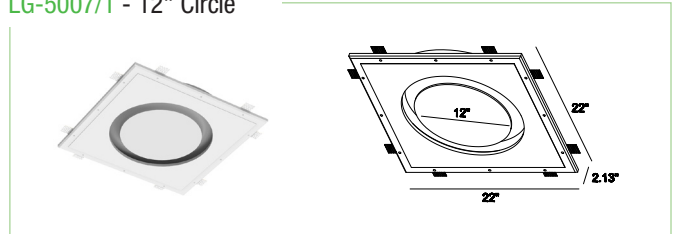

### AVAILABLE PROFILES

LG-5002 - Left End Cup

LG-5003 - Right End Cup

LG-5004 - Inside Corner

LG-5005 - Outside Corner

LG-5006 - Ceiling to Wall

LG-5007/1 - 12\" Circle

LG-5007/2 - 24\" Circle