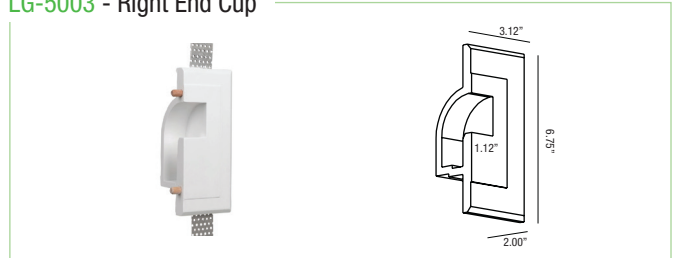

## Recessed LED Profile

Project Information:	Project Name:
Fixture Type:	Location:

### AVAILABLE PROFILES

LG-5002 - Left End Cup

LG-5003 - Right End Cup

LG-5004 - Inside Corner

LG-5005 - Outside Corner

LG-5006 - Ceiling to Wall

LG-5007/1 - 12\" Circle

LG-5007/2 - 24\" Circle