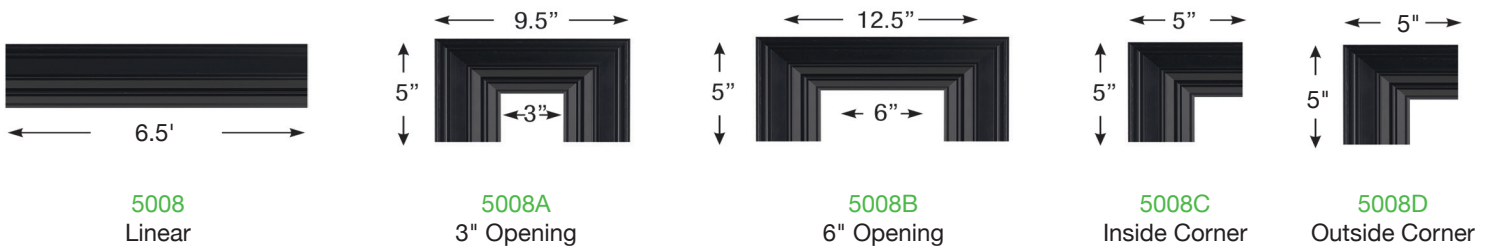

AVAILABLE PROFILES

PRODUCT FEATURES

- Revolutionary flush mounted trimless & seamless design which offers consistent aesthetics
- Aluminum profile available in black and white color
- Easy installation for new construction and remodel applications
- Pre-made end caps, 3\"/>