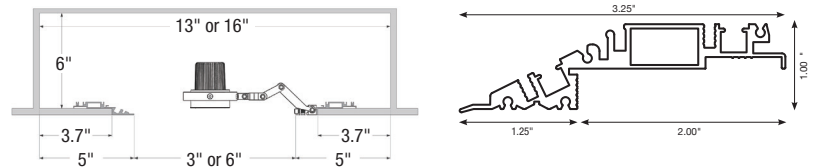

KNIFE EDGE

Invisible Track Light System - for Plaster

Revolutionary Knife Edge invisible track light rail system. This versatile track system is field cuttable and can be used to finish drywall, wood or a combination of drywall and wood. Optional spot head lighting attachments for Knife Edge have a full range of mobility and are field changeable, allowing for placement adjustments throughout the rail system.

Optional LED lighting engine is high performance, low power that provides outstanding reliability and color quality/consistency. 2700K, 3000K, 3500K, 4000K color temperatures are available with 95 CRI. Warm dim and tunable white LEDs are also available.

- Applications: track lighting, cove lighting, finishes for drop ceiling and soffit ceilings
- Fixtures are offered with a choice of spot, narrow flood or flood beam pattern
- Life Rated for 40,000 hours at 70% lumen maintenance
- All testing reports are based on published industry procedures