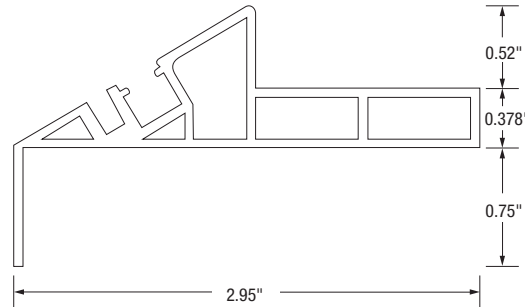

KNIFE EDGE

Invisible Track Light System - For wood

Revolutionary Knife Edge invisible track light rail system. This versatile track system is field cuttable and can be used to finish drywall, wood or a combination of drywall and wood. Optional spot head lighting attachments for Knife Edge have a full range of mobility and are field changeable, allowing for placement adjustments throughout the rail system.

Optional LED lighting engine is high performance, low power that provides outstanding reliability and color quality/consistency. 2700K, 3000K, 3500K, 4000K color temperatures are available with 95 CRI. Warm dim and tunable white LEDs are also available.

- Applications: track lighting, cove lighting, finishes for drop ceiling and soffit ceilings
- Fixtures are offered with a choice of spot, narrow flood or flood beam pattern
- Life Rated for 40,000 hours at 70% lumen maintenance
- All testing reports are based on published industry procedures