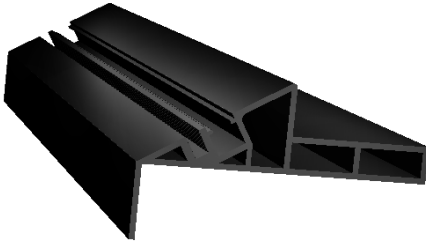

LG-5008W

Aluminum Track For Wood

Project Information:	Project Name:
Fixture Type:	Location:

KNIFE EDGE

Invisible Track Light System - For wood

Revolutionary Knife Edge invisible track light rail system. This versatile track system is field cuttable and can be used to finish drywall, wood or a combination of drywall and wood. Optional spot head lighting attachments for Knife Edge have a full range of mobility and are field changeable, allowing for placement adjustments throughout the rail system.

Optional LED lighting engine is high performance, low power that provides outstanding reliability and color quality/consistency. 2700K, 3000K, 3500K, 4000K color temperatures are available with 95 CRI. Warm dim and tunable white LEDs are also available.

Product Features

- Revolutionary flush mounted trimless & seamless design which offers consistent aesthetics
- Aluminum profile available in black and white
- Easy installation for new construction and remodel applications
- Field cuttable
- Rail can be used for architectural details
- Applications: Cove lighting, Edge Lighting, Custom pockets for HVAC, Tracks, Cameras, etc.
- Finishes for Drop ceilings, Soffit ceilings