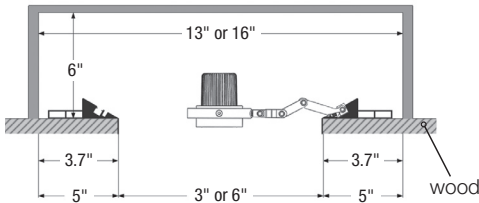

LG-5008W

Aluminum Track For Wood

Project Information:	Project Name:
Fixture Type:	Location:

KNIFE EDGE

Invisible Track Light System - For wood

Revolutionary Knife Edge invisible track light rail system. This versatile track system is field cuttable and can be used to finish drywall, wood or a combination of drywall and wood. Optional spot head lighting attachments for Knife Edge have a full range of mobility and are field changeable, allowing for placement adjustments throughout the rail system.

Ordering Guide

PRODUCT CODE

- LG - 5008W - 6.5' length*

TRACK COLOR

- BL - Black (STANDARD)
- WH - White

Example Number

LG-5008W BL

Order Number