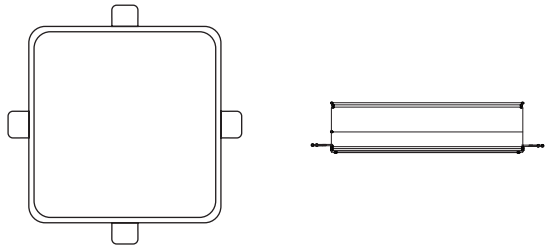

RQSR-D35-120

Soft Edge Square Recessed

Project Information:	Project Name:
Fixture Type:	Location:

RONDO

Soft Edge Square Recessed Ceiling Light

Innovative geometric ceiling light LED. Lighting technology meets precise design. Visual comfort in its purest form. Our Rondo ceiling lights are available recessed, surface mounted or pendant up to 48" wide. Complete with translucent acrylic diffuser for uniform light distribution. Rondo fixtures are powder coated white. Please inquire for custom colors.

RQSR-D35-120

Soft Edge Square Recessed

Project Information:	Project Name:
Fixture Type:	Location:

Ordering Guide

PRODUCT CODE - DIAMETER

- RQSR-D35 - (13.8")
- RQSR-D45 - (17.7")
- RQSR-D60 - (23.6")
- RQSR-D90 - (35.4")
- RQSR-D120 - (47.2")