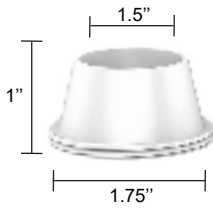

LG-9001

3" Non-adjustable Square
Recessed Downlight LED- Single

Project Address:	Project Name:
Fixture Type:	Quantity:

Optional Optics

BEAM SPREAD

15°

24°

38°(standard)

60°

LENS OPTICAL

Soft Focus

Frosted

Linear Spread

Prismatic

Honeycomb Black

LENS HOLDER

Conical

Cylinder 1"

Cylinder 2"

Cylinder 3"

LG-9001

3" Non-adjustable Square Recessed Downlight LED- Single

Project Address:	Project Name:
Fixture Type:	Quantity:

1001-SQ