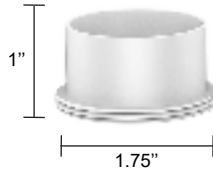

LG-9001

3" Non-adjustable Square
Recessed Downlight LED- Single

Project Address:	Project Name:
Fixture Type:	Quantity:

Optional Optics

BEAM SPREAD

15°

24°

38°(standard)

60°

LENS OPTICAL

Soft Focus

Frosted

Linear Spread

Prismatic

Honeycomb Black

LENS HOLDER

Conical

Cylinder 1"

Cylinder 2"

Cylinder 3"

LG-9001

3" Non-adjustable Square Recessed Downlight LED- Single

Project Address:	Project Name:
Fixture Type:	Quantity:

1001-SQ