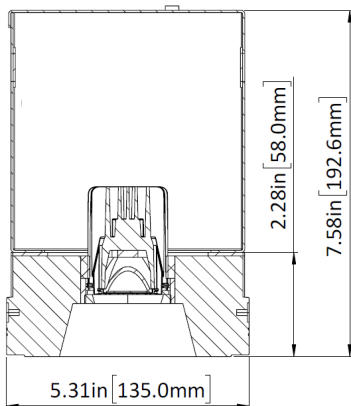

Conical

Cylinder 1"

Cylinder 2"

Cylinder 3"

LG-9001

3" Non-adjustable Square Recessed Downlight LED- Single

Project Address:	Project Name:
Fixture Type:	Quantity:

1001-SQ