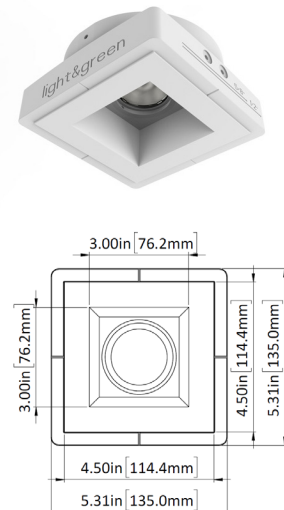

Product Features

- Revolutionary flush mounted, trimless & seamless design
- Made out of Environmentally Friendly Plaster Materials
- Our plaster fixture can be painted using your standard paint colors
- Energy efficient LED light engines
- Versatile field changeable optics
- Dimmable with a variety of commonly used drivers
- Fixtures can be used with all Smart House Systems such as Lutron, Vantage, Control 4, Crestron and others
- Easy installation for new construction and remodel applications
- Wet Location rated
- For best results, do not paint the inside of the fixture. If painting is necessary we recommend using a spraying technique. Painting with a brush will reveal brush strokes when illuminated.