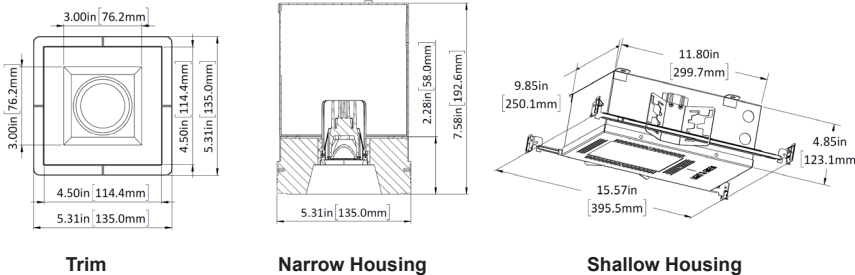

HARMONY

Trimless Recessed Downlight LED - Harmony downlights are solid plaster mud-in lighting solutions made from gypsum. Our plaster trims provide a TRUELY seamless and trimless lighting application. Our innovative monolithic design eliminates the need for touch ups after future maintenance. Our flangeless downlights are paintable, texturable, and manufactured at a level 5 plaster finish.

Our LED modules are high performance, low power, and provide outstanding reliability and color quality/consistency. 2700K, 3000K, 3500K, and 4000K color temperatures are available with 95+ CRI. Also available in Warm Dim & Tunable White.

- Flicker free
- Dimming performance below 0.01%
- Life Rated for 50,000 hours at 70% lumen maintenance