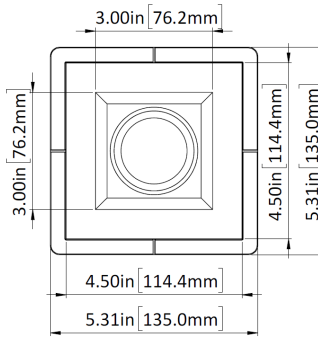

Conical

Cylinder 1"

Cylinder 2"

Cylinder 3"

LG-9001

3" Non-adjustable Square Recessed Downlight LED- Single

Project Address:	Project Name:
Fixture Type:	Quantity:

1001-SQ