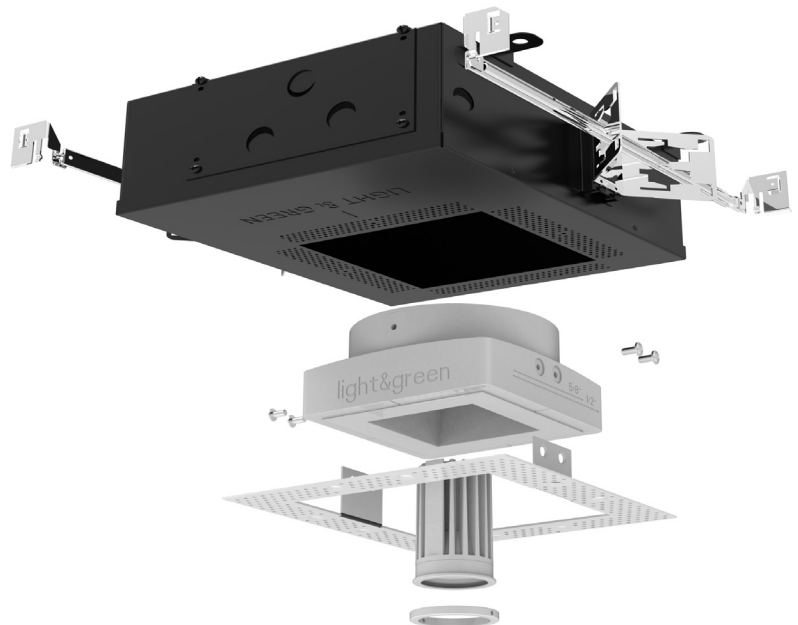

MOUNTING - Narrow housing includes adjustable mounting brackets

CEILING INSTALLATION

LG-9001

3" Non-adjustable Square Recessed Downlight LED- Single

1004/1

Project Address:	Project Name:
Fixture Type:	Quantity:

Universal Shallow Housing

INPUT 120V / 120-277V

HOUSING RATING - UL, cUL, IC-rated, Air Tight, CCEA (Chicago Platinum)

DRIVER - In the housing

- TRIAC/ELV less than 0.01% standard (120V only)
- 0-10 less than 0.1%
- Lutron Hi-lume Premier 0.1% Eco System LED driver with soft-on, fade-to-black dimming technology
- DALI Down to 0.5%

MOUNTING - Shallow housing includes universal mounting brackets and hanger bars

CEILING INSTALLATION

LG-9001

3" Non-adjustable Square Recessed Downlight LED- Single

Project Address:	Project Name:
Fixture Type:	Quantity:

Product Features

- Revolutionary flush mounted, trimless & seamless design
- Made out of Environmentally Friendly Plaster Materials
- Our plaster fixture can be painted using your standard paint colors
- Energy efficient LED light engines
- Versatile field changeable optics
- Dimmable with a variety of commonly used drivers
- Fixtures can be used with all Smart House Systems such as Lutron, Vantage, Control 4, Crestron and others
- Easy installation for new construction and remodel applications
- Wet Location rated
- For best results, do not paint the inside of the fixture. If painting is necessary we recommend using a spraying technique. Painting with a brush will reveal brush strokes when illuminated.