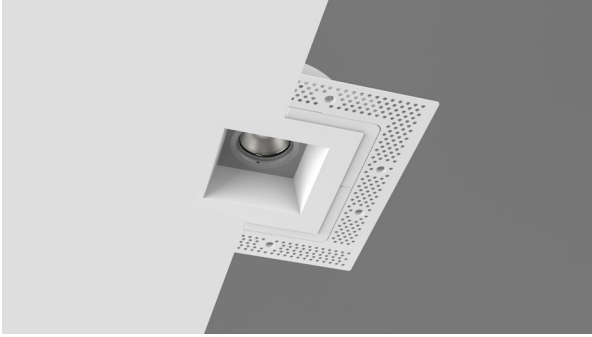

LG-9001

3" Non-adjustable Square Recessed Downlight LED- Single

Project Address:	Project Name:
Fixture Type:	Quantity:

HARMONY

Trimless Recessed Downlight LED - Harmony downlights are solid plaster mud-in lighting solutions made from gypsum. Our plaster trims provide a TRUELY seamless and trimless lighting application. Our innovative monolithic design eliminates the need for touch ups after future maintenance. Our flangeless downlights are paintable, texturable, and manufactured at a level 5 plaster finish.

LG-9001

3" Non-adjustable Square
Recessed Downlight LED- Single

Project Address:	Project Name:
Fixture Type:	Quantity:

Optional Optics

BEAM SPREAD

15°

24°

38°(standard)

Conical

Cylinder 1"

Cylinder 2"

Cylinder 3"

LG-9001

3" Non-adjustable Square Recessed Downlight LED- Single

Project Address:	Project Name:
Fixture Type:	Quantity:

1001-SQ

MOUNTING - Narrow housing includes adjustable mounting brackets

CEILING INSTALLATION

LG-9001

3" Non-adjustable Square Recessed Downlight LED- Single

1004/1

Project Address:	Project Name:
Fixture Type:	Quantity: