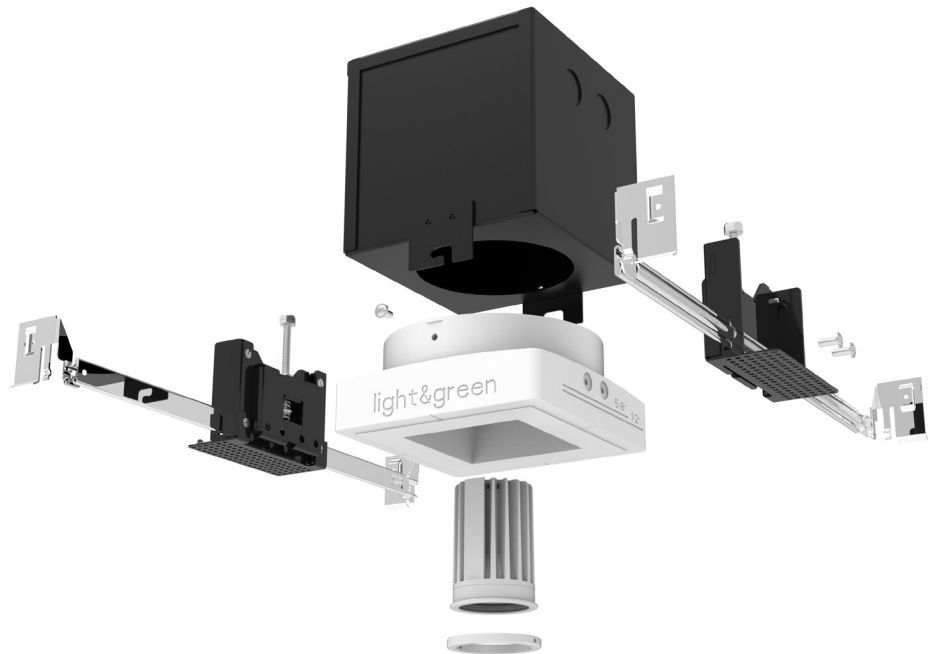

Conical

Cylinder 1"

Cylinder 2"

Cylinder 3"

LG-9001

3" Non-adjustable Square Recessed Downlight LED- Single

Project Address:	Project Name:
Fixture Type:	Quantity:

1001-SQ

Universal Narrow Housing

INPUT 120V / 120-277V

HOUSING RATING - UL, cUL, IC rated, Air Tight, CCEA (Chicago Platinum)

DRIVER - In the housing

- TRIAC/ELV less than 0.01% Standard (120V only)
- 0-10 less than 0.1%
- Lutron Hi-lume Premier 0.1% Eco System LED Driver with soft-on, fade-to-black dimming technology
- DALI Down to 0.5%

MOUNTING - Narrow housing includes adjustable mounting brackets

CEILING INSTALLATION

LG-9001

3" Non-adjustable Square Recessed Downlight LED- Single

1004/1

Project Address:	Project Name:
Fixture Type:	Quantity:

Product Features

- Revolutionary flush mounted, trimless & seamless design
- Made out of Environmentally Friendly Plaster Materials
- Our plaster fixture can be painted using your standard paint colors
- Energy efficient LED light engines
- Versatile field changeable optics
- Dimmable with a variety of commonly used drivers
- Fixtures can be used with all Smart House Systems such as Lutron, Vantage, Control 4, Crestron and others
- Easy installation for new construction and remodel applications
- Wet Location rated
- For best results, do not paint the inside of the fixture. If painting is necessary we recommend using a spraying technique. Painting with a brush will reveal brush strokes when illuminated.