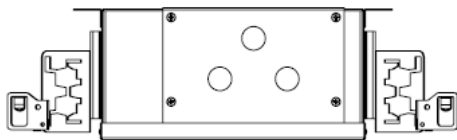

MOUNTING - Narrow housing includes adjustable mounting brackets

CEILING INSTALLATION

LG-9001

3" Non-adjustable Square Recessed Downlight LED- Single

1004/1

Project Address:	Project Name:
Fixture Type:	Quantity: