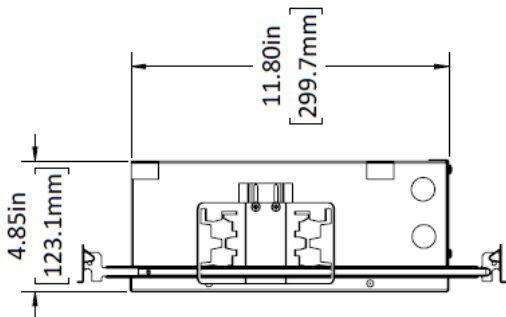

MOUNTING - Narrow housing includes adjustable mounting brackets

CEILING INSTALLATION

LG-9001

3" Non-adjustable Square Recessed Downlight LED- Single

1004/1

Project Address:	Project Name:
Fixture Type:	Quantity: