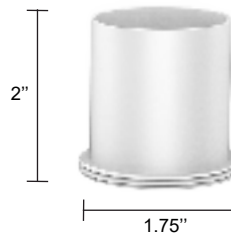

LG-9001

3" Non-adjustable Square
Recessed Downlight LED- Single

Project Address:	Project Name:
Fixture Type:	Quantity:

Optional Optics

BEAM SPREAD

15°

24°

38°(standard)

60°

LENS OPTICAL

Soft Focus

Frosted

Linear Spread

Prismatic

Honeycomb Black

LENS HOLDER

Conical

Cylinder 1"

Cylinder 2"

Cylinder 3"

LG-9001

3" Non-adjustable Square Recessed Downlight LED- Single

Project Address:	Project Name:
Fixture Type:	Quantity:

1001-SQ