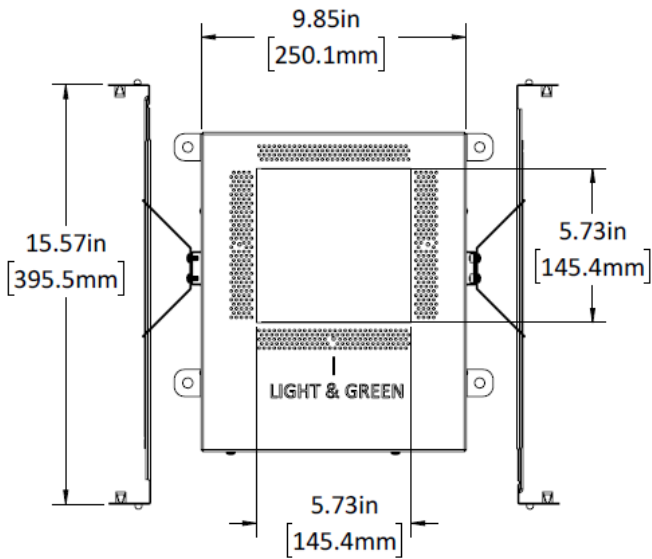

MOUNTING - Narrow housing includes adjustable mounting brackets

CEILING INSTALLATION

LG-9001

3" Non-adjustable Square Recessed Downlight LED- Single

1004/1

Project Address:	Project Name:
Fixture Type:	Quantity: