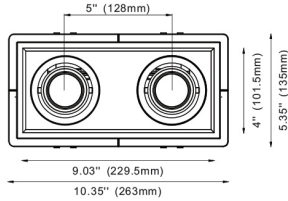

LG-9011A

4" Adjustable Square Recessed Downlight LED- Double

Project Address:	Project Name:
Fixture Type:	Quantity:

Trim