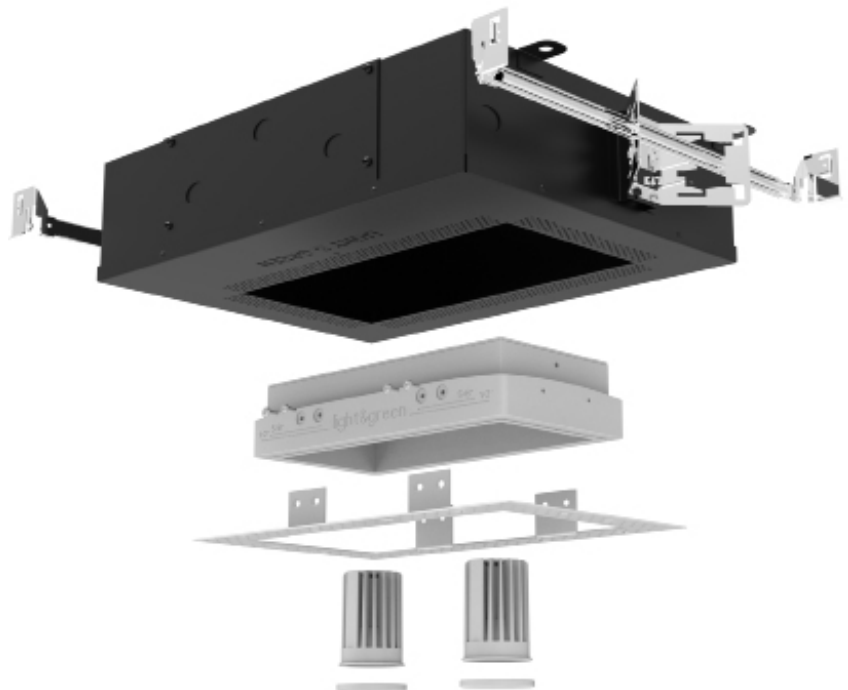

LG-9011A

4" Adjustable Square Recessed Downlight LED- Double

Project Address:	Project Name:
Fixture Type:	Quantity:

Optional Optics

BEAM SPREAD

15°

24°

38°(standard)

Conical

Cylinder 1"

Cylinder 2"

Cylinder 3"

LG-9011A

4" Adjustable Square Recessed Downlight LED- Double

1004/2

Project Address:	Project Name:
Fixture Type:	Quantity:

MOUNTING - Shallow housing includes universal mounting brackets and hanger bars

CEILING INSTALLATION

LG-9011A

4" Adjustable Square Recessed Downlight LED- Double

Project Address:	Project Name:
Fixture Type:	Quantity:

Product Features

- Revolutionary flush mounted, trimless & seamless design
- Made out of Environmentally Friendly Plaster Materials
- Our plaster fixture can be painted using your standard paint colors
- Energy efficient LED light engines
- Versatile field changeable optics
- Dimmable with a variety of commonly used drivers
- Fixtures can be used with all Smart House Systems such as Lutron, Vantage, Control 4, Crestron and others
- Easy installation for new construction and remodel applications
- Wet Location rated
- For best results, do not paint the inside of the fixture. If painting is necessary we recommend using a spraying technique. Painting with a brush will reveal brush strokes when illuminated.