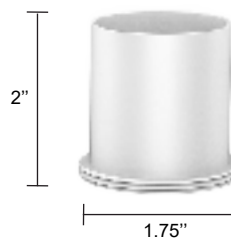

LG-9011A

4" Adjustable Square Recessed Downlight LED- Double

Project Address:	Project Name:
Fixture Type:	Quantity:

Trim

Shallow Housing

HARMONY

Trimless Recessed Downlight LED - 1x2 Square
 Harmony downlights are solid plaster mud-in lighting solutions made from gypsum. Our plaster trims provide a TRUELY seamless and trimless lighting application. Our innovative monolithic design eliminates the need for touch ups after future maintenance. Our flangeless downlights are paintable, texturable, and manufactured at a level 5 plaster finish.

LG-9011A

4" Adjustable Square Recessed Downlight LED- Double

Project Address:	Project Name:
Fixture Type:	Quantity:

Optional Optics

BEAM SPREAD

15°

24°

38°(standard)

60°

LENS OPTICAL

Soft Focus

Frosted

Linear Spread

Prismatic

Honeycomb Black

LENS HOLDER

Conical

Cylinder 1"

Cylinder 2"

Cylinder 3"

LG-9011A

4" Adjustable Square Recessed Downlight LED- Double

1004/2

Project Address:	Project Name:
Fixture Type:	Quantity: