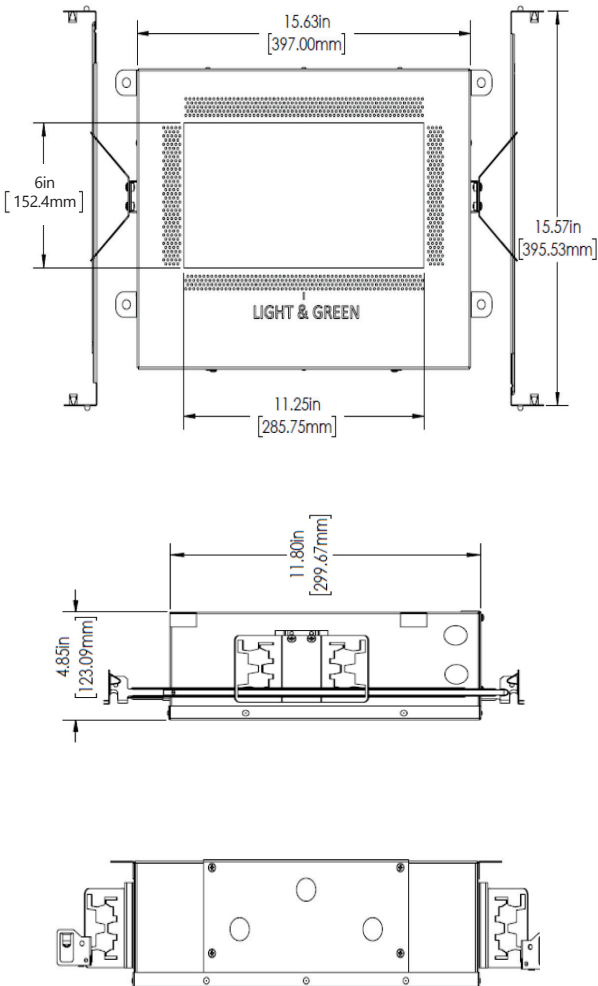

LG-9011A

4" Adjustable Square Recessed Downlight LED- Double

Project Address:	Project Name:
Fixture Type:	Quantity:

Optional Optics

BEAM SPREAD

15°

24°

38°(standard)

Conical

Cylinder 1"

Cylinder 2"

Cylinder 3"

LG-9011A

4" Adjustable Square Recessed Downlight LED- Double

1004/2

Project Address:	Project Name:
Fixture Type:	Quantity: