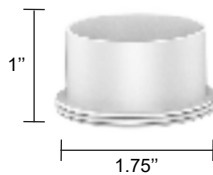

LG-9011A

4" Adjustable Square Recessed Downlight LED- Double

Project Address:	Project Name:
Fixture Type:	Quantity:

Trim

Shallow Housing

HARMONY

Trimless Recessed Downlight LED - 1x2 Square
 Harmony downlights are solid plaster mud-in lighting solutions made from gypsum. Our plaster trims provide a TRUELY seamless and trimless lighting application. Our innovative monolithic design eliminates the need for touch ups after future maintenance. Our flangeless downlights are paintable, texturable, and manufactured at a level 5 plaster finish.

LG-9011A

4" Adjustable Square Recessed Downlight LED- Double

Project Address:	Project Name:
Fixture Type:	Quantity:

Optional Optics

BEAM SPREAD

15°

24°

38°(standard)

60°

LENS OPTICAL

Soft Focus

Frosted

Linear Spread

Prismatic

Honeycomb Black

LENS HOLDER

Conical

Cylinder 1"

Cylinder 2"

Cylinder 3"

LG-9011A

4" Adjustable Square Recessed Downlight LED- Double

1004/2

Project Address:	Project Name:
Fixture Type:	Quantity: