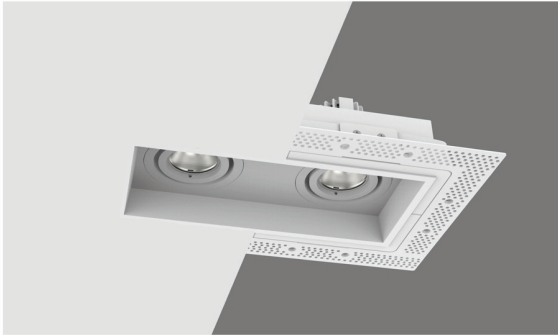

LG-9011A

4" Adjustable Square Recessed Downlight LED- Double

Project Address:	Project Name:
Fixture Type:	Quantity:

Optional Optics

BEAM SPREAD

15°

24°

38°(standard)

Conical

Cylinder 1"

Cylinder 2"

Cylinder 3"

LG-9011A

4" Adjustable Square Recessed Downlight LED- Double

1004/2

Project Address:	Project Name:
Fixture Type:	Quantity:

MOUNTING - Shallow housing includes universal mounting brackets and hanger bars

CEILING INSTALLATION

LG-9011A

4" Adjustable Square Recessed Downlight LED- Double

Project Address:	Project Name:
Fixture Type:	Quantity:

Product Features

- Revolutionary flush mounted, trimless & seamless design
- Made out of Environmentally Friendly Plaster Materials
- Our plaster fixture can be painted using your standard paint colors
- Energy efficient LED light engines
- Versatile field changeable optics
- Dimmable with a variety of commonly used drivers
- Fixtures can be used with all Smart House Systems such as Lutron, Vantage, Control 4, Crestron and others
- Easy installation for new construction and remodel applications
- Wet Location rated
- For best results, do not paint the inside of the fixture. If painting is necessary we recommend using a spraying technique. Painting with a brush will reveal brush strokes when illuminated.