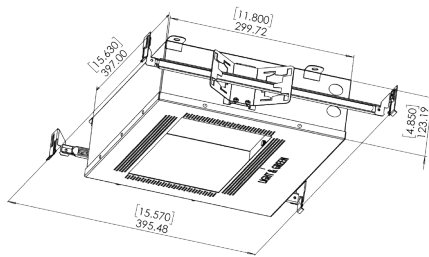

LG-9011A

4" Adjustable Square Recessed Downlight LED- Double

Project Address:	Project Name:
Fixture Type:	Quantity:

Trim

Shallow Housing

HARMONY

Trimless Recessed Downlight LED - 1x2 Square
 Harmony downlights are solid plaster mud-in lighting solutions made from gypsum. Our plaster trims provide a TRUELY seamless and trimless lighting application. Our innovative monolithic design eliminates the need for touch ups after future maintenance. Our flangeless downlights are paintable, texturable, and manufactured at a level 5 plaster finish.

LG-9011A

4" Adjustable Square Recessed Downlight LED- Double

Project Address:	Project Name:
Fixture Type:	Quantity:

Optional Optics

BEAM SPREAD

15°

24°

38°(standard)