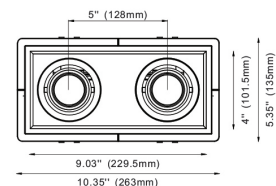

Product Features

- Revolutionary flush mounted, trimless & seamless design
- Made out of Environmentally Friendly Plaster Materials
- Our plaster fixture can be painted using your standard paint colors
- Energy efficient LED light engines
- Versatile field changeable optics
- Dimmable with a variety of commonly used drivers
- Fixtures can be used with all Smart House Systems such as Lutron, Vantage, Control 4, Crestron and others
- Easy installation for new construction and remodel applications
- Wet Location rated
- For best results, do not paint the inside of the fixture. If painting is necessary we recommend using a spraying technique. Painting with a brush will reveal brush strokes when illuminated.