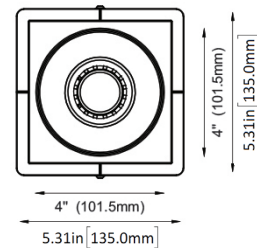

Product Features

- Revolutionary flush mounted, trimless & seamless design
- Made out of Environmentally Friendly Plaster Materials
- Our plaster fixture can be painted using your standard paint colors
- Energy efficient LED light engines
- Versatile field changeable optics
- Dimmable with a variety of commonly used drivers
- Fixtures can be used with all Smart House Systems such as Lutron, Vantage, Control 4, Crestron and others
- Easy installation for new construction and remodel applications
- Wet Location rated
- For best results, do not paint the inside of the fixture. If painting is necessary we recommend using a spraying technique. Painting with a brush will reveal brush strokes when illuminated.