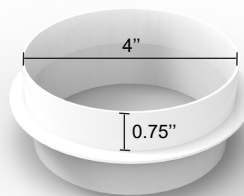

LG-9013

4" Non-adjustable Round
Recessed Downlight LED- Single

Project Address:	Project Name:
Fixture Type:	Quantity:

Optional Optics

BEAM SPREAD

15°

24°

38°(standard)

Conical

Cylinder 1"

Cylinder 2"

Cylinder 3"

STUCCO ADAPTER

LG-9013

4" Non-adjustable Round Recessed Downlight LED- Single

1001-SQ