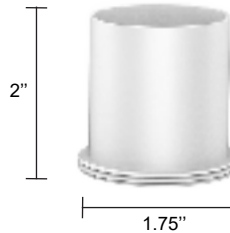

LG-9013

4" Non-adjustable Round
Recessed Downlight LED- Single

Project Address:	Project Name:
Fixture Type:	Quantity:

Optional Optics

BEAM SPREAD

LENS OPTICAL

LENS HOLDER

STUCCO ADAPTER