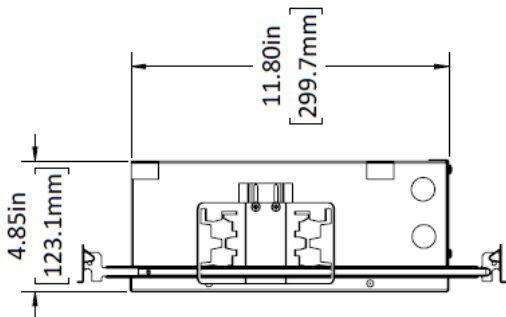

MOUNTING - Narrow housing includes adjustable mounting brackets

CEILING INSTALLATION

LG-9013

4" Non-adjustable Round Recessed Downlight LED- Single

1004/1

Project Address:	Project Name:
Fixture Type:	Quantity: