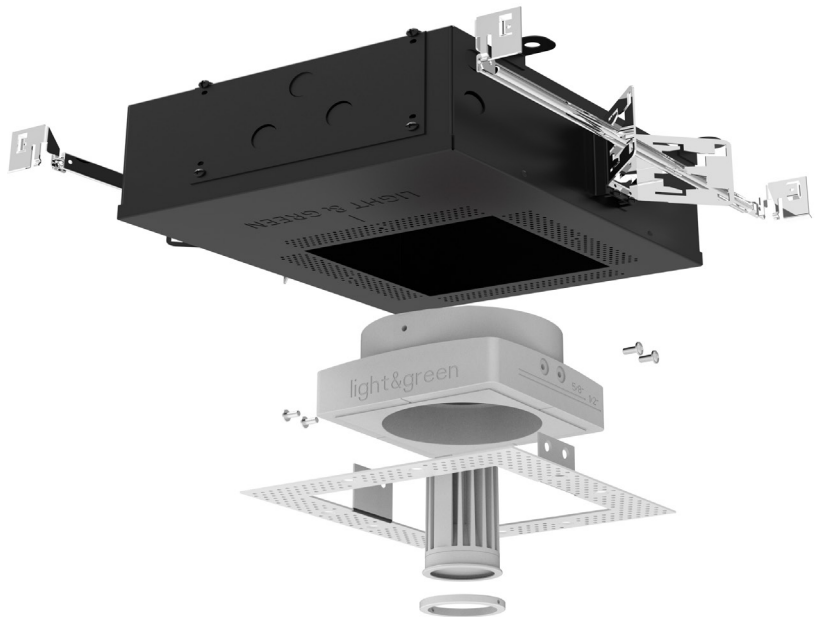

LG-9013

4" Non-adjustable Round
Recessed Downlight LED- Single

Project Address:	Project Name:
Fixture Type:	Quantity:

Optional Optics

BEAM SPREAD

15°

24°

38°(standard)

MOUNTING - Narrow housing includes adjustable mounting brackets

CEILING INSTALLATION

LG-9013

4" Non-adjustable Round Recessed Downlight LED- Single

1004/1

Project Address:	Project Name:
Fixture Type:	Quantity:

MOUNTING - Shallow housing includes universal mounting brackets and hanger bars

CEILING INSTALLATION

LG-9013

4" Non-adjustable Round Recessed Downlight LED- Single

Project Address:	Project Name:
Fixture Type:	Quantity:

Product Features

- Revolutionary flush mounted, trimless & seamless design
- Made out of Environmentally Friendly Plaster Materials
- Our plaster fixture can be painted using your standard paint colors
- Energy efficient LED light engines
- Versatile field changeable optics
- Dimmable with a variety of commonly used drivers
- Fixtures can be used with all Smart House Systems such as Lutron, Vantage, Control 4, Crestron and others
- Easy installation for new construction and remodel applications
- Wet Location rated
- For best results, do not paint the inside of the fixture. If painting is necessary we recommend using a spraying technique. Painting with a brush will reveal brush strokes when illuminated.