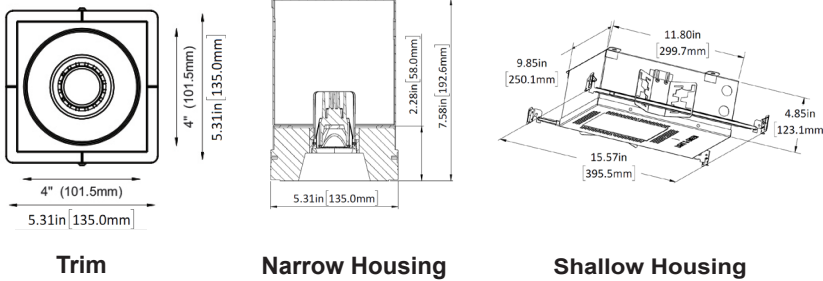

HARMONY

Trimless Recessed Downlight LED - Harmony downlights are solid plaster mud-in lighting solutions made from gypsum. Our plaster trims provide a TRUELY seamless and trimless lighting application. Our innovative monolithic design eliminates the need for touch ups after future maintenance. Our flangeless downlights are paintable, texturable, and manufactured at a level 5 plaster finish.

Our LED modules are high performance, low power, and provide outstanding reliability and color quality/consistency. 2700K, 3000K, 3500K, and 4000K color temperatures are available with 95+ CRI. Also available in Warm Dim & Tunable White.

- Flicker free
- Dimming performance below 0.01%
- Life Rated for 50,000 hours at 70% lumen maintenance