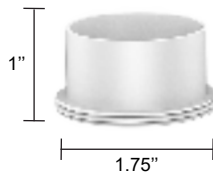

LG-9013

4" Non-adjustable Round
Recessed Downlight LED- Single

Project Address:	Project Name:
Fixture Type:	Quantity:

Optional Optics

BEAM SPREAD

LENS OPTICAL

LENS HOLDER

STUCCO ADAPTER