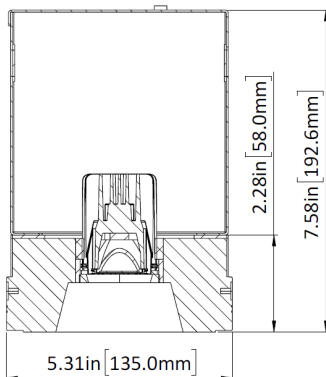

LG-9013

4" Non-adjustable Round Recessed Downlight LED- Single

1001-SQ