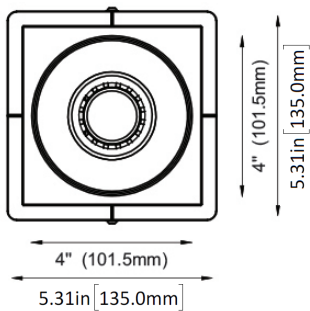

LG-9013

4" Non-adjustable Round Recessed Downlight LED- Single

1001-SQ