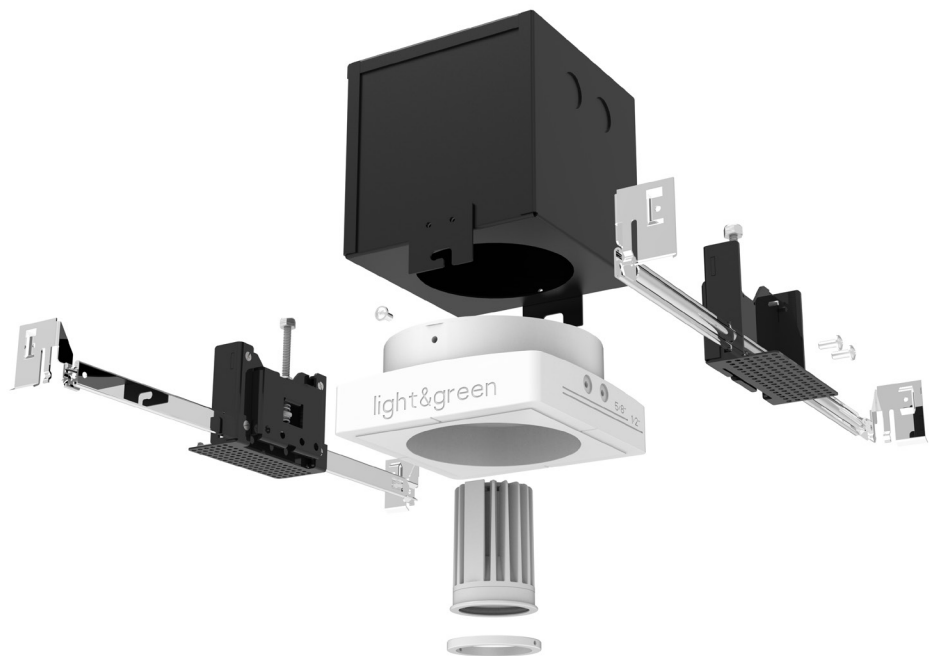

Conical

Cylinder 1"

Cylinder 2"

Cylinder 3"

STUCCO ADAPTER

LG-9013

4" Non-adjustable Round Recessed Downlight LED- Single

1001-SQ

Project Address:	Project Name:
Fixture Type:	Quantity:

Universal Narrow Housing

INPUT 120V / 120-277V

HOUSING RATING - UL, cUL, IC rated, Air Tight, CCEA (Chicago Platinum)

DRIVER - In the housing

- TRIAC/ELV less than 0.01% Standard (120V only)
- 0-10 less than 0.1%
- Lutron Hi-lume Premier 0.1% Eco System LED Driver with soft-on, fade-to-black dimming technology
- DALI Down to 0.5%

MOUNTING - Narrow housing includes adjustable mounting brackets

CEILING INSTALLATION

LG-9013

4" Non-adjustable Round Recessed Downlight LED- Single

1004/1

Project Address:	Project Name:
Fixture Type:	Quantity:

Product Features

- Revolutionary flush mounted, trimless & seamless design
- Made out of Environmentally Friendly Plaster Materials
- Our plaster fixture can be painted using your standard paint colors
- Energy efficient LED light engines
- Versatile field changeable optics
- Dimmable with a variety of commonly used drivers
- Fixtures can be used with all Smart House Systems such as Lutron, Vantage, Control 4, Crestron and others
- Easy installation for new construction and remodel applications
- Wet Location rated
- For best results, do not paint the inside of the fixture. If painting is necessary we recommend using a spraying technique. Painting with a brush will reveal brush strokes when illuminated.