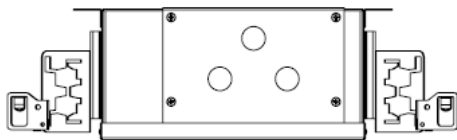

MOUNTING - Narrow housing includes adjustable mounting brackets

CEILING INSTALLATION

LG-9013

4" Non-adjustable Round Recessed Downlight LED- Single

1004/1

Project Address:	Project Name:
Fixture Type:	Quantity: