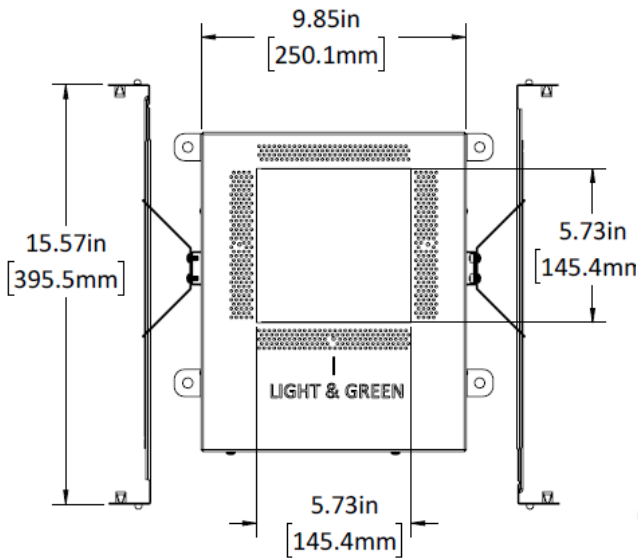

MOUNTING - Narrow housing includes adjustable mounting brackets

CEILING INSTALLATION

LG-9013

4" Non-adjustable Round Recessed Downlight LED- Single

1004/1

Project Address:	Project Name:
Fixture Type:	Quantity: