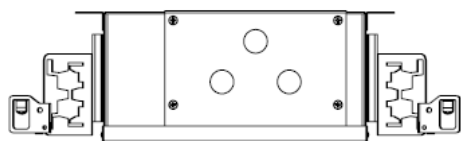

MOUNTING - Narrow housing includes adjustable mounting brackets

CEILING INSTALLATION

LG-9013A

4" Adjustable Round Recessed Downlight LED- Single

1004/1

Project Address:	Project Name:
Fixture Type:	Quantity: