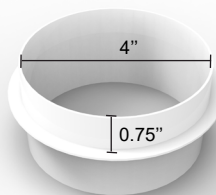

LG-9013A

4" Adjustable Round
Recessed Downlight LED- Single

Project Address:	Project Name:
Fixture Type:	Quantity:

Optional Optics

BEAM SPREAD

15°

24°

38°(standard)

Conical

Cylinder 1"

Cylinder 2"

Cylinder 3"

STUCCO ADAPTER

LG-9013A

4" Adjustable Round Recessed Downlight LED- Single

1001-SQ