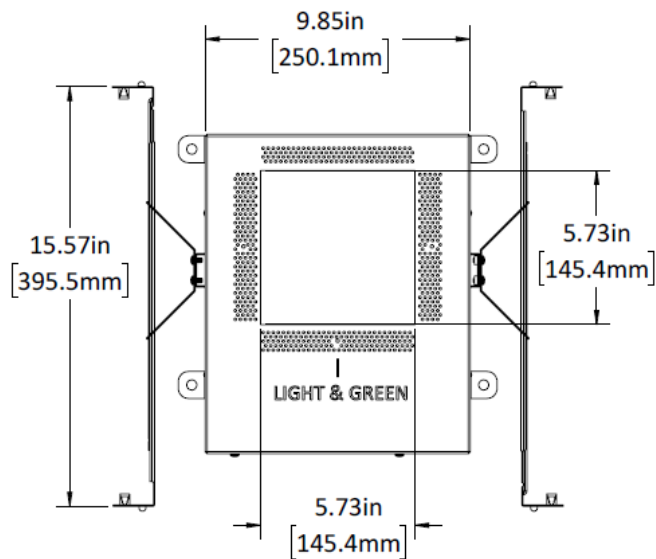

MOUNTING - Narrow housing includes adjustable mounting brackets

CEILING INSTALLATION

LG-9013A

4" Adjustable Round Recessed Downlight LED- Single

1004/1

Project Address:	Project Name:
Fixture Type:	Quantity: