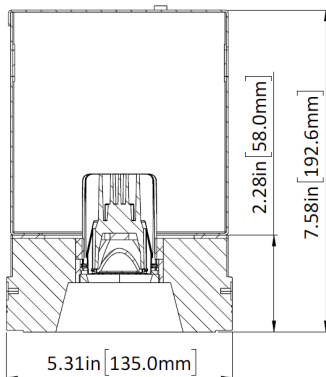

LG-9013A

4" Adjustable Round Recessed Downlight LED- Single

1001-SQ