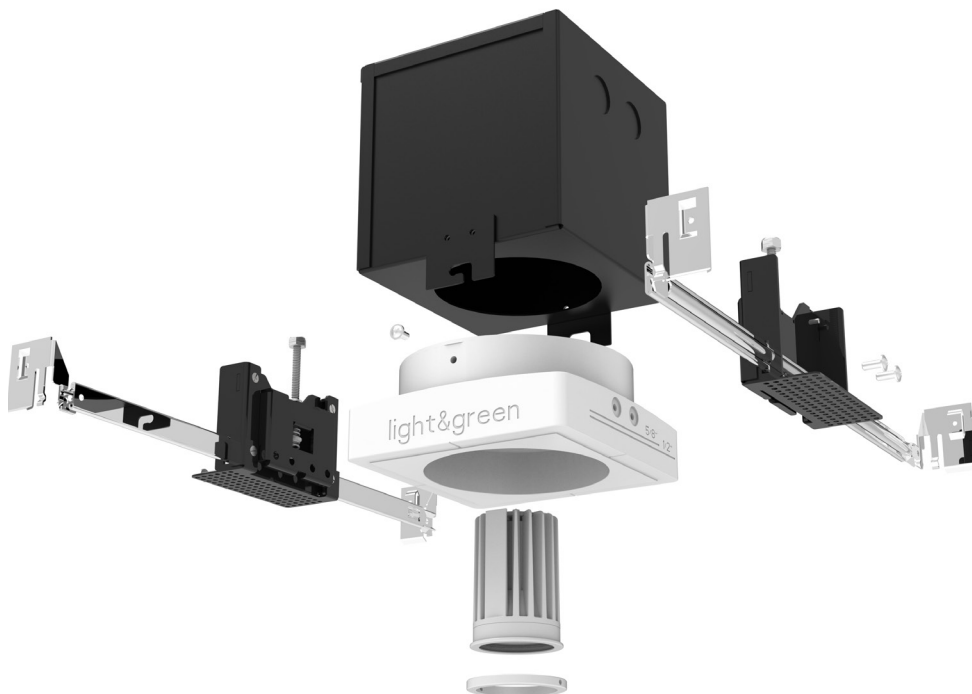

Conical

Cylinder 1"

Cylinder 2"

Cylinder 3"

STUCCO ADAPTER

LG-9013A

4" Adjustable Round Recessed Downlight LED- Single

1001-SQ

Project Address:	Project Name:
Fixture Type:	Quantity:

Universal Narrow Housing

INPUT 120V / 120-277V

HOUSING RATING - UL, cUL, IC rated, Air Tight, CCEA (Chicago Platinum)

DRIVER - In the housing

- TRIAC/ELV less than 0.01% Standard (120V only)
- 0-10 less than 0.1%
- Lutron Hi-lume Premier 0.1% Eco System LED Driver with soft-on, fade-to-black dimming technology
- DALI Down to 0.5%

MOUNTING - Narrow housing includes adjustable mounting brackets

CEILING INSTALLATION

LG-9013A

4" Adjustable Round Recessed Downlight LED- Single

1004/1

Project Address:	Project Name:
Fixture Type:	Quantity:

MOUNTING - Shallow housing includes universal mounting brackets and hanger bars

CEILING INSTALLATION

LG-9013A

4" Adjustable Round Recessed Downlight LED- Single

Project Address:	Project Name:
Fixture Type:	Quantity: