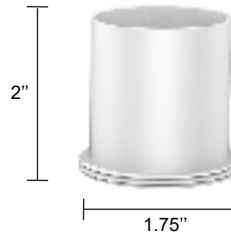

Cylinder 2"