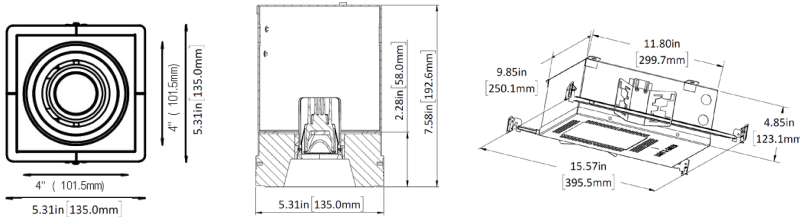

Narrow Housing

Shallow Housing

HARMONY

Trimless Recessed Downlight LED - Harmony downlights are solid plaster mud-in lighting solutions made from gypsum. Our plaster trims provide a TRUELY seamless and trimless lighting application. Our innovative monolithic design eliminates the need for touch ups after future maintenance. Our flangeless downlights are paintable, texturable, and manufactured at a level 5 plaster finish.

Our LED modules are high performance, low power, and provide outstanding reliability and color quality/consistency. 2700K, 3000K, 3500K, and 4000K color temperatures are available with 95+ CRI. Also available in Warm Dim & Tunable White.

- Flicker free
- Dimming performance below 0.01%
- Life Rated for 50,000 hours at 70% lumen maintenance

Trim