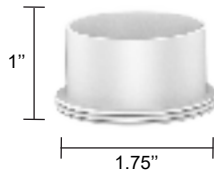

Cylinder 1"