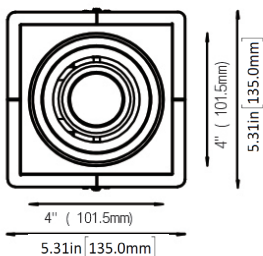

LG-9013A

4" Adjustable Round
Recessed Downlight LED- Single

Project Address:	Project Name:
Fixture Type:	Quantity:

Optional Optics

BEAM SPREAD

15°

24°

38°(standard)

Conical

Cylinder 1"

Cylinder 2"

Cylinder 3"

STUCCO ADAPTER

LG-9013A

4" Adjustable Round Recessed Downlight LED- Single

1001-SQ