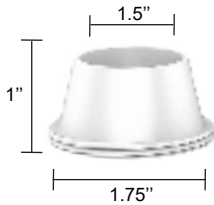

LG-9013A

4" Adjustable Round
Recessed Downlight LED- Single

Project Address:	Project Name:
Fixture Type:	Quantity:

Optional Optics

BEAM SPREAD

15°

24°

38°(standard)

60°

LENS OPTICAL

Soft Focus

Frosted

Linear Spread

Prismatic

Honeycomb Black

LENS HOLDER