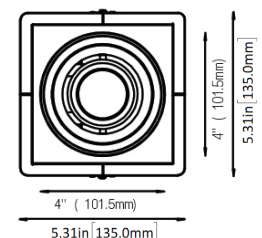

Product Features

- Revolutionary flush mounted, trimless & seamless design
- Made out of Environmentally Friendly Plaster Materials
- Our plaster fixture can be painted using your standard paint colors
- Energy efficient LED light engines
- Versatile field changeable optics
- Dimmable with a variety of commonly used drivers
- Fixtures can be used with all Smart House Systems such as Lutron, Vantage, Control 4, Crestron and others
- Easy installation for new construction and remodel applications
- Wet Location rated
- For best results, do not paint the inside of the fixture. If painting is necessary we recommend using a spraying technique. Painting with a brush will reveal brush strokes when illuminated.