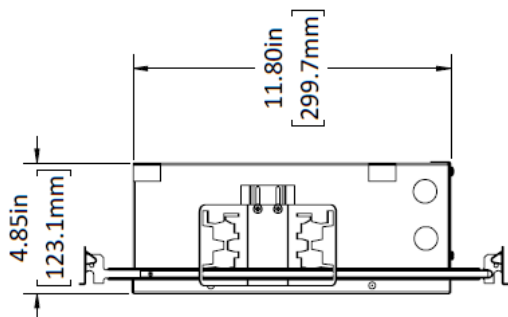

MOUNTING - Narrow housing includes adjustable mounting brackets

CEILING INSTALLATION

LG-9013A

4" Adjustable Round Recessed Downlight LED- Single

1004/1

Project Address:	Project Name:
Fixture Type:	Quantity: