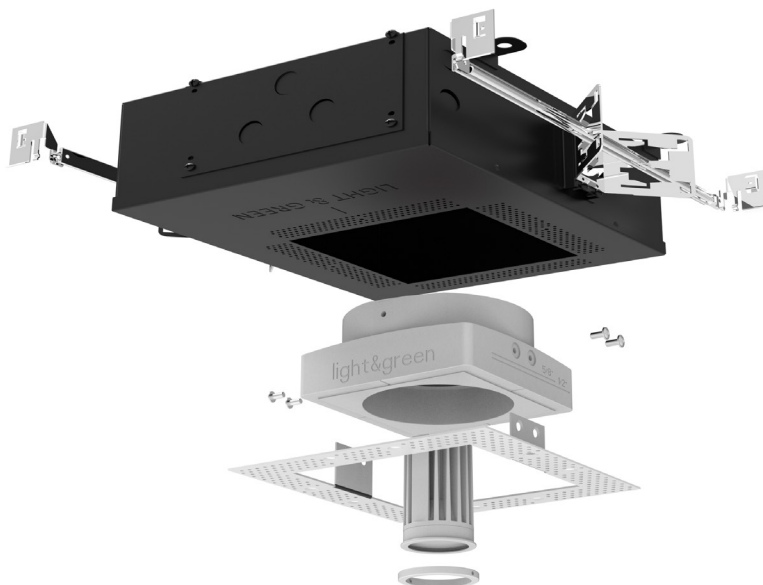

LG-9013A

4" Adjustable Round
Recessed Downlight LED- Single

Project Address:	Project Name:
Fixture Type:	Quantity:

Optional Optics

BEAM SPREAD

15°

24°

38°(standard)

MOUNTING - Narrow housing includes adjustable mounting brackets

CEILING INSTALLATION

LG-9013A

4" Adjustable Round Recessed Downlight LED- Single

1004/1

Project Address:	Project Name:
Fixture Type:	Quantity:

MOUNTING - Shallow housing includes universal mounting brackets and hanger bars

CEILING INSTALLATION

LG-9013A

4" Adjustable Round Recessed Downlight LED- Single

Project Address:	Project Name:
Fixture Type:	Quantity:

Product Features

- Revolutionary flush mounted, trimless & seamless design
- Made out of Environmentally Friendly Plaster Materials
- Our plaster fixture can be painted using your standard paint colors
- Energy efficient LED light engines
- Versatile field changeable optics
- Dimmable with a variety of commonly used drivers
- Fixtures can be used with all Smart House Systems such as Lutron, Vantage, Control 4, Crestron and others
- Easy installation for new construction and remodel applications
- Wet Location rated
- For best results, do not paint the inside of the fixture. If painting is necessary we recommend using a spraying technique. Painting with a brush will reveal brush strokes when illuminated.