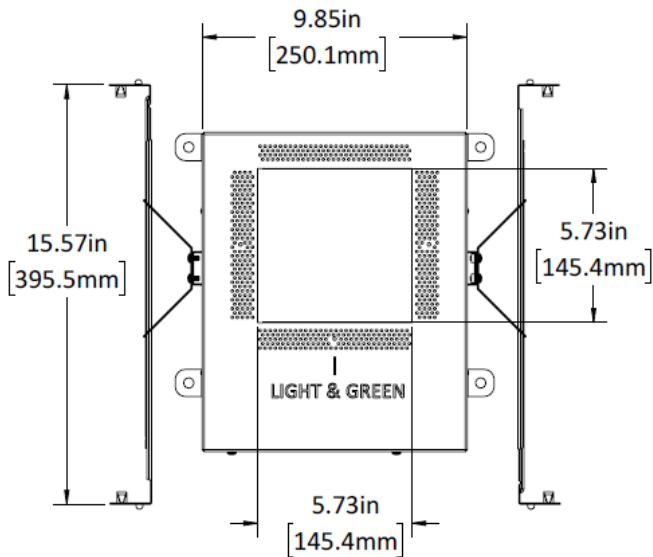

LG-9014A

4" Adjustable Square
Recessed Downlight LED- Single

Project Address:	Project Name:
Fixture Type:	Quantity:

Optional Optics

BEAM SPREAD

15°

24°

38°(standard)

MOUNTING - Narrow housing includes adjustable mounting brackets

CEILING INSTALLATION

LG-9014A

4" Adjustable Square Recessed Downlight LED- Single

1004/1

Project Address:	Project Name:
Fixture Type:	Quantity: