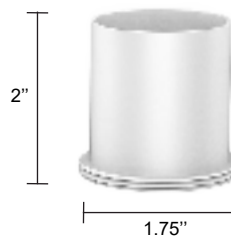

LG-9014A

4" Adjustable Square Recessed Downlight LED- Single

Project Address:	Project Name:
Fixture Type:	Quantity:

Trim

Narrow Housing

Shallow Housing

HARMONY

Trimless Recessed Downlight LED - Harmony downlights are solid plaster mud-in lighting solutions made from gypsum. Our plaster trims provide a TRUELY seamless and trimless lighting application. Our innovative monolithic design eliminates the need for touch ups after future maintenance. Our flangeless downlights are paintable, texturable, and manufactured at a level 5 plaster finish.

LG-9014A

4" Adjustable Square
Recessed Downlight LED- Single

Project Address:	Project Name:
Fixture Type:	Quantity:

Optional Optics

BEAM SPREAD

15°

24°

38°(standard)

60°

LENS OPTICAL

Soft Focus

Frosted

Linear Spread

Prismatic

Honeycomb Black

LENS HOLDER

Conical

Cylinder 1"

Cylinder 2"

Cylinder 3"

LG-9014A

4" Adjustable Square Recessed Downlight LED- Single

1001-SQ

Project Address:	Project Name:
Fixture Type:	Quantity: