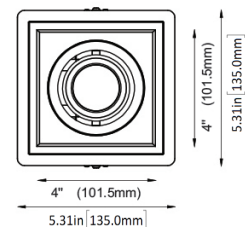

Product Features

- Revolutionary flush mounted, trimless & seamless design
- Made out of Environmentally Friendly Plaster Materials
- Our plaster fixture can be painted using your standard paint colors
- Energy efficient LED light engines
- Versatile field changeable optics
- Dimmable with a variety of commonly used drivers
- Fixtures can be used with all Smart House Systems such as Lutron, Vantage, Control 4, Crestron and others
- Easy installation for new construction and remodel applications
- Wet Location rated
- For best results, do not paint the inside of the fixture. If painting is necessary we recommend using a spraying technique. Painting with a brush will reveal brush strokes when illuminated.