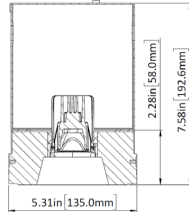

Narrow Housing