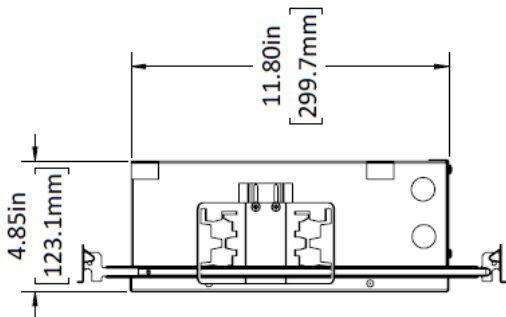

MOUNTING - Narrow housing includes adjustable mounting brackets

CEILING INSTALLATION

LG-9014A

4" Adjustable Square Recessed Downlight LED- Single

1004/1

Project Address:	Project Name:
Fixture Type:	Quantity: