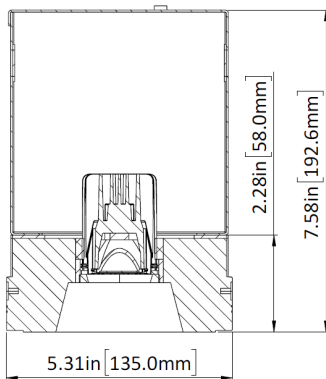

LG-9014A

4" Adjustable Square Recessed Downlight LED- Single

1001-SQ