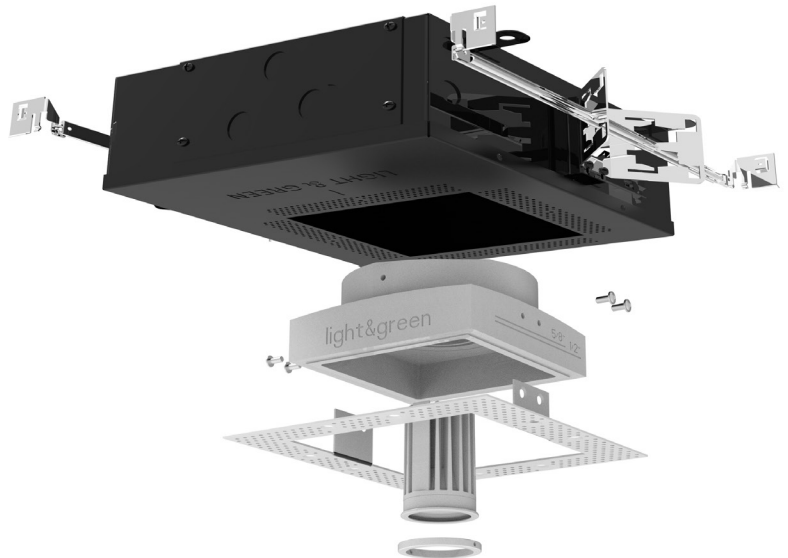

LG-9014A

4" Adjustable Square
Recessed Downlight LED- Single

Project Address:	Project Name:
Fixture Type:	Quantity:

Optional Optics

BEAM SPREAD

15°

24°

38°(standard)

MOUNTING - Narrow housing includes adjustable mounting brackets

CEILING INSTALLATION

LG-9014A

4" Adjustable Square Recessed Downlight LED- Single

1004/1

Project Address:	Project Name:
Fixture Type:	Quantity:

MOUNTING - Shallow housing includes universal mounting brackets and hanger bars

CEILING INSTALLATION

LG-9014A

4" Adjustable Square Recessed Downlight LED- Single

Project Address:	Project Name:
Fixture Type:	Quantity:

Product Features

- Revolutionary flush mounted, trimless & seamless design
- Made out of Environmentally Friendly Plaster Materials
- Our plaster fixture can be painted using your standard paint colors
- Energy efficient LED light engines
- Versatile field changeable optics
- Dimmable with a variety of commonly used drivers
- Fixtures can be used with all Smart House Systems such as Lutron, Vantage, Control 4, Crestron and others
- Easy installation for new construction and remodel applications
- Wet Location rated
- For best results, do not paint the inside of the fixture. If painting is necessary we recommend using a spraying technique. Painting with a brush will reveal brush strokes when illuminated.