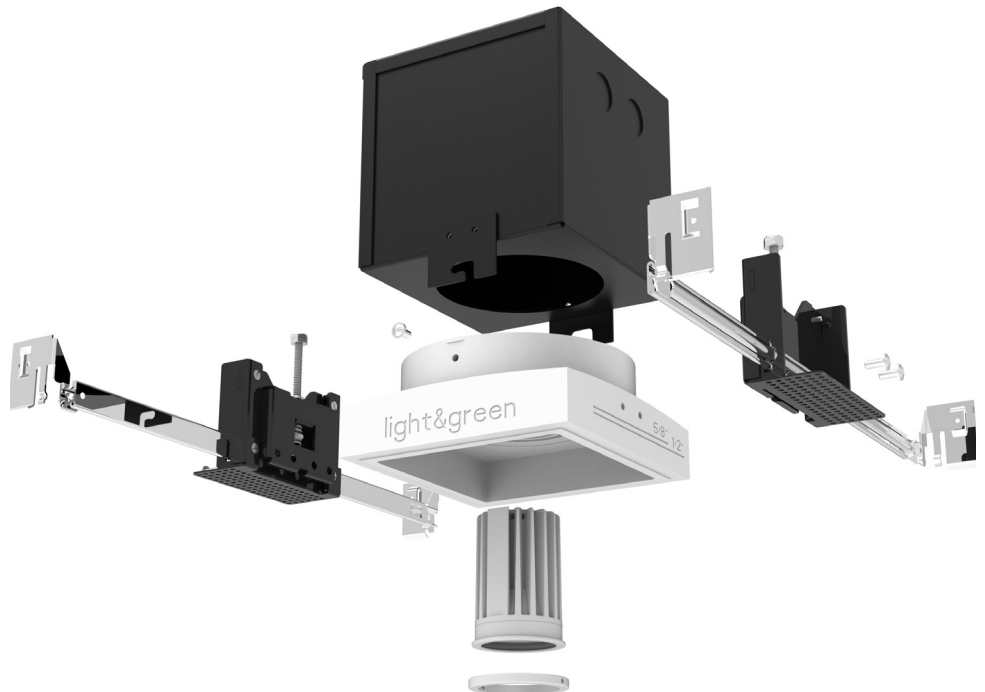

LG-9014A

4" Adjustable Square
Recessed Downlight LED- Single

Project Address:	Project Name:
Fixture Type:	Quantity:

Optional Optics

BEAM SPREAD

15°

24°

38°(standard)

Conical

Cylinder 1"

Cylinder 2"

Cylinder 3"

LG-9014A

4" Adjustable Square Recessed Downlight LED- Single

1001-SQ

Project Address:	Project Name:
Fixture Type:	Quantity:

MOUNTING - Narrow housing includes adjustable mounting brackets

CEILING INSTALLATION

LG-9014A

4" Adjustable Square Recessed Downlight LED- Single

1004/1

Project Address:	Project Name:
Fixture Type:	Quantity:

MOUNTING - Shallow housing includes universal mounting brackets and hanger bars

CEILING INSTALLATION

LG-9014A

4" Adjustable Square Recessed Downlight LED- Single

Project Address:	Project Name:
Fixture Type:	Quantity: