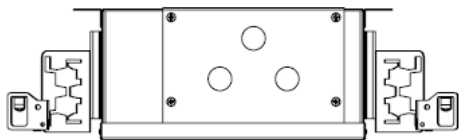

MOUNTING - Narrow housing includes adjustable mounting brackets

CEILING INSTALLATION

LG-9014A

4" Adjustable Square Recessed Downlight LED- Single

1004/1

Project Address:	Project Name:
Fixture Type:	Quantity: