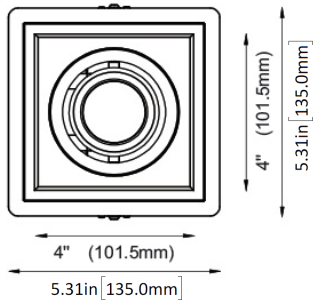

LG-9014A

4" Adjustable Square
Recessed Downlight LED- Single

Project Address:	Project Name:
Fixture Type:	Quantity:

Optional Optics

BEAM SPREAD

15°

24°

38°(standard)

Conical

Cylinder 1"

Cylinder 2"

Cylinder 3"

LG-9014A

4" Adjustable Square Recessed Downlight LED- Single

1001-SQ

Project Address:	Project Name:
Fixture Type:	Quantity: