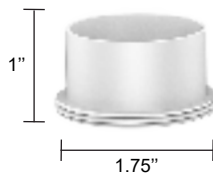

LG-9014A

4" Adjustable Square Recessed Downlight LED- Single

Project Address:	Project Name:
Fixture Type:	Quantity:

Trim

Narrow Housing

Shallow Housing

HARMONY

Trimless Recessed Downlight LED - Harmony downlights are solid plaster mud-in lighting solutions made from gypsum. Our plaster trims provide a TRUELY seamless and trimless lighting application. Our innovative monolithic design eliminates the need for touch ups after future maintenance. Our flangeless downlights are paintable, texturable, and manufactured at a level 5 plaster finish.

LG-9014A

4" Adjustable Square
Recessed Downlight LED- Single

Project Address:	Project Name:
Fixture Type:	Quantity:

Optional Optics

BEAM SPREAD

15°

24°

38°(standard)

60°

LENS OPTICAL

Soft Focus

Frosted

Linear Spread

Prismatic

Honeycomb Black

LENS HOLDER

Conical

Cylinder 1"

Cylinder 2"

Cylinder 3"

LG-9014A

4" Adjustable Square Recessed Downlight LED- Single

1001-SQ

Project Address:	Project Name:
Fixture Type:	Quantity: