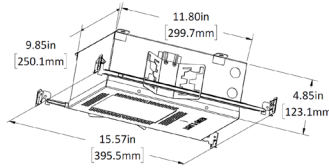

Shallow Housing

HARMONY

Trimless Recessed Downlight LED - Harmony downlights are solid plaster mud-in lighting solutions made from gypsum. Our plaster trims provide a TRUELY seamless and trimless lighting application. Our innovative monolithic design eliminates the need for touch ups after future maintenance. Our flangeless downlights are paintable, texturable, and manufactured at a level 5 plaster finish.

Our LED modules are high performance, low power, and provide outstanding reliability and color quality/consistency. 2700K, 3000K, 3500K, and 4000K color temperatures are available with 95+ CRI. Also available in Warm Dim & Tunable White.

- Flicker free
- Dimming performance below 0.01%
- Life Rated for 50,000 hours at 70% lumen maintenance

Quick Info (Ordering guide can be found on page 6)

Application New Construction / Remodeling		
Delivered Lumens 1250 lm (13W) / 1800 lm (17W)		Color Quality 95+ CRI
Color Temperature 2700K 3000K 3500K 4000K	Warm Dim Option 1800K-3000K 940 lm (13W) / 1300 lm (17W)	Beam Spreads 15 ° 24 ° 38 ° (standard) 60 °
Input Voltage 120V / 120-277V		Module Ratings Wet location listed
Trims Gypsum Flangeless (seamless)		Adjustability 30 °
Housing Ratings IC Rated / Air Tight / CCEA		
Dimming • TRIAC/ELV (120V only) • 0-10 • DALI • Lutron EcoSystem