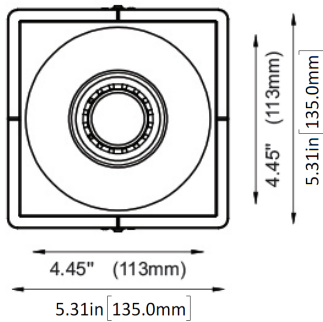

LG-9015

4" Non-adjustable Trumpet Recessed Downlight LED- Single

1001-SQ