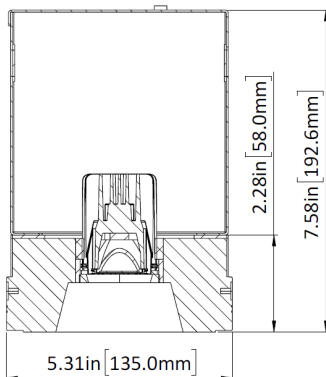

LG-9015

4" Non-adjustable Trumpet Recessed Downlight LED- Single

1001-SQ