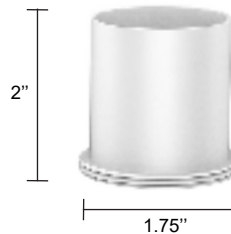

## 4" Non-adjustable Trumpet Recessed Downlight LED- Single

Project Address:	Project Name:
Fixture Type:	Quantity:

#### BEAM SPREAD

15°

24°

38°(standard)

60°

#### LENS HOLDER

Conical

Cylinder 1"

Cylinder 2"

Cylinder 3"