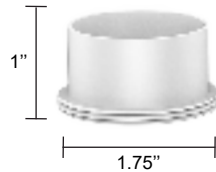

#### BEAM SPREAD

15°

24°

38°(standard)

60°

#### LENS HOLDER

Conical

Cylinder 1"

Cylinder 2"

Cylinder 3"