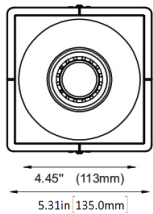

## 4" Non-adjustable Trumpet Recessed Downlight LED- Single

Project Address:	Project Name:
Fixture Type:	Quantity:

Trim

Narrow Housing

Shallow Housing