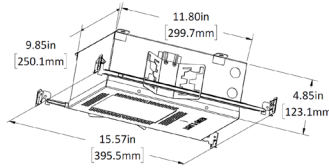

## 4" Non-adjustable Trumpet Recessed Downlight LED- Single

Project Address:	Project Name:
Fixture Type:	Quantity:

Trim

Narrow Housing

Shallow Housing