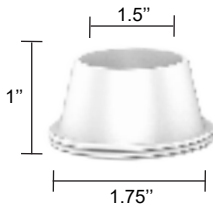

#### BEAM SPREAD

15°

24°

38°(standard)

60°

#### LENS HOLDER

Conical

Cylinder 1"

Cylinder 2"

Cylinder 3"