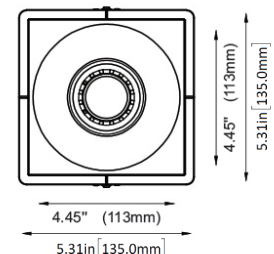

Product Features

- Revolutionary flush mounted, trimless & seamless design
- Made out of Environmentally Friendly Plaster Materials
- Our plaster fixture can be painted using your standard paint colors
- Energy efficient LED light engines
- Versatile field changeable optics
- Dimmable with a variety of commonly used drivers
- Fixtures can be used with all Smart House Systems such as Lutron, Vantage, Control 4, Crestron and others
- Easy installation for new construction and remodel applications
- Wet Location rated
- For best results, do not paint the inside of the fixture. If painting is necessary we recommend using a spraying technique. Painting with a brush will reveal brush strokes when illuminated.