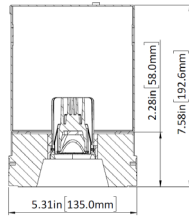

## 4" Non-adjustable Trumpet Recessed Downlight LED- Single

Project Address:	Project Name:
Fixture Type:	Quantity:

Trim

Narrow Housing

Shallow Housing