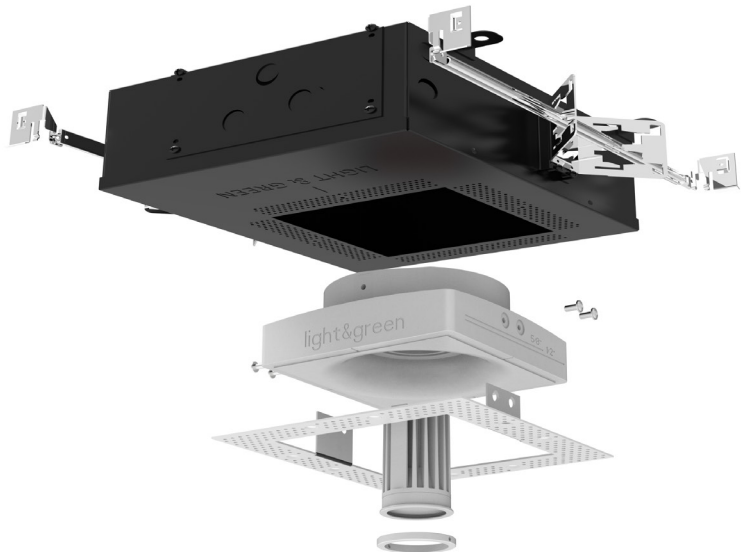

CEILING INSTALLATION