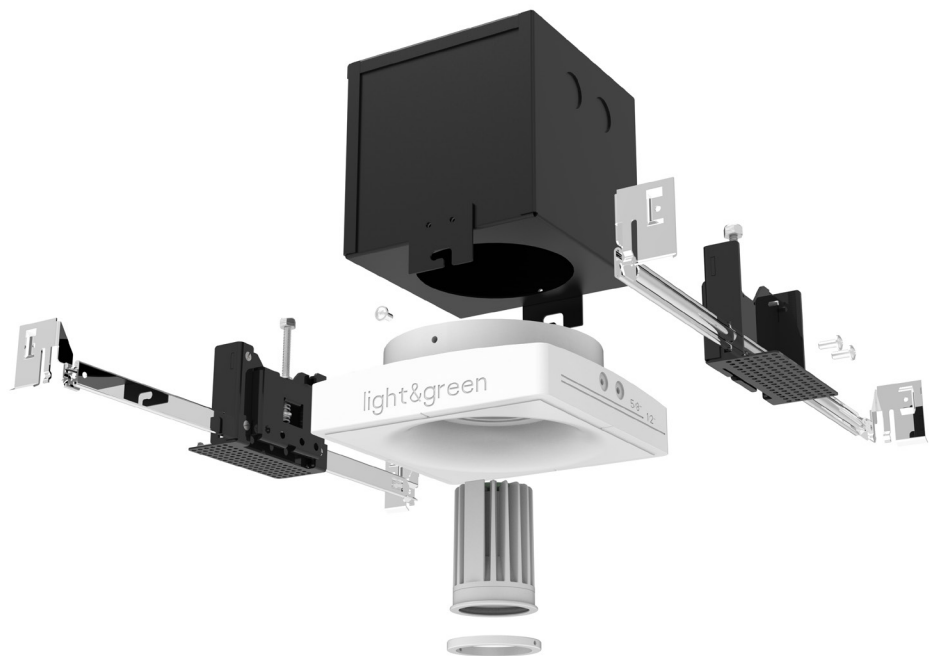

CEILING INSTALLATION