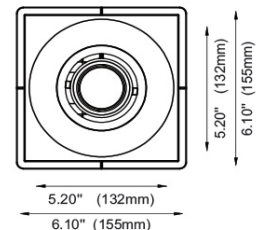

Product Features

- Revolutionary flush mounted, trimless & seamless design
- Made out of Environmentally Friendly Plaster Materials
- Our plaster fixture can be painted using your standard paint colors
- Energy efficient LED light engines
- Versatile field changeable optics
- Dimmable with a variety of commonly used drivers
- Fixtures can be used with all Smart House Systems such as Lutron, Vantage, Control 4, Crestron and others
- Easy installation for new construction and remodel applications
- Wet Location rated
- For best results, do not paint the inside of the fixture. If painting is necessary we recommend using a spraying technique. Painting with a brush will reveal brush strokes when illuminated.