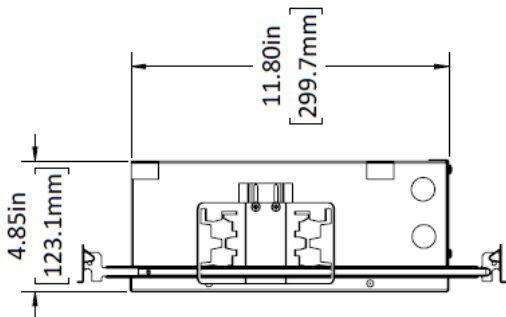

MOUNTING - Narrow housing includes adjustable mounting brackets

CEILING INSTALLATION

LG-9015A

4" Adjustable Trumpet Recessed Downlight LED- Single

1004/1

Project Address:	Project Name:
Fixture Type:	Quantity: