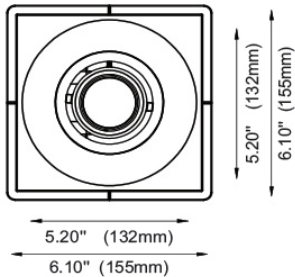

LG-9015A

4" Adjustable Trumpet Recessed Downlight LED- Single

1001-SQ