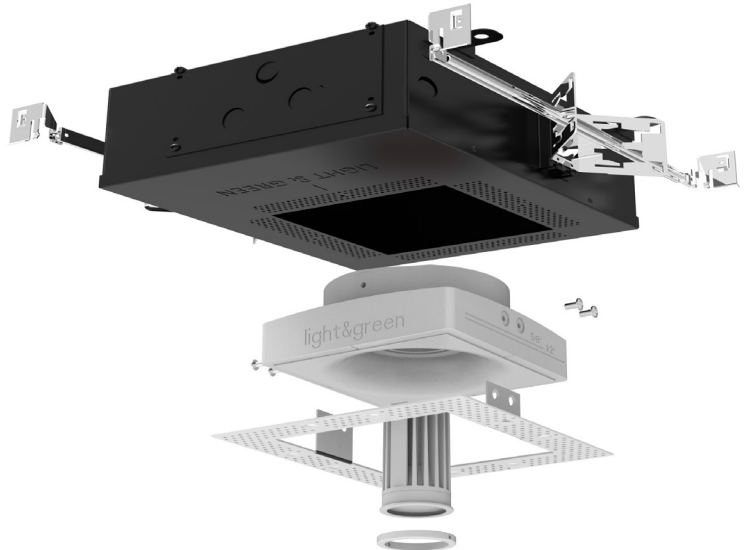

LG-9015A

4" Adjustable Trumpet Recessed Downlight LED- Single

Project Address:	Project Name:
Fixture Type:	Quantity:

Optional Optics

BEAM SPREAD

15°

24°

38°(standard)

MOUNTING - Narrow housing includes adjustable mounting brackets

CEILING INSTALLATION

LG-9015A

4" Adjustable Trumpet Recessed Downlight LED- Single

1004/1

Project Address:	Project Name:
Fixture Type:	Quantity:

MOUNTING - Shallow housing includes universal mounting brackets and hanger bars

CEILING INSTALLATION

LG-9015A

4" Adjustable Trumpet Recessed Downlight LED- Single

Project Address:	Project Name:
Fixture Type:	Quantity:

Product Features

- Revolutionary flush mounted, trimless & seamless design
- Made out of Environmentally Friendly Plaster Materials
- Our plaster fixture can be painted using your standard paint colors
- Energy efficient LED light engines
- Versatile field changeable optics
- Dimmable with a variety of commonly used drivers
- Fixtures can be used with all Smart House Systems such as Lutron, Vantage, Control 4, Crestron and others
- Easy installation for new construction and remodel applications
- Wet Location rated
- For best results, do not paint the inside of the fixture. If painting is necessary we recommend using a spraying technique. Painting with a brush will reveal brush strokes when illuminated.