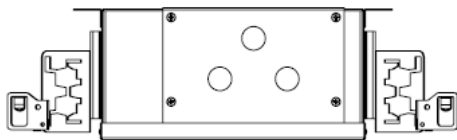

MOUNTING - Narrow housing includes adjustable mounting brackets

CEILING INSTALLATION

LG-9015A

4" Adjustable Trumpet Recessed Downlight LED- Single

1004/1

Project Address:	Project Name:
Fixture Type:	Quantity: