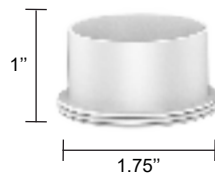

LG-9015A

4" Adjustable Trumpet Recessed Downlight LED- Single

Project Address:	Project Name:
Fixture Type:	Quantity:

Optional Optics

BEAM SPREAD

LENS OPTICAL

LENS HOLDER