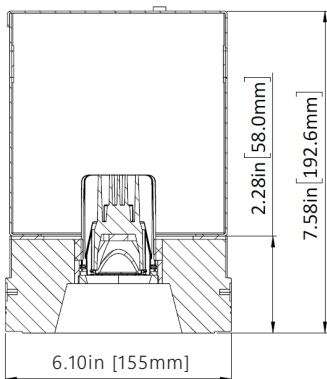

LG-9015A

4" Adjustable Trumpet Recessed Downlight LED- Single

1001-SQ