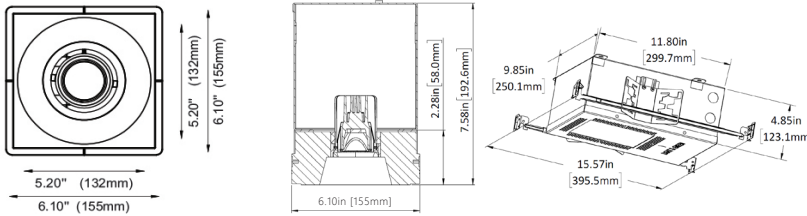

LG-9015A

4" Adjustable Trumpet Recessed Downlight LED- Single

Project Address:	Project Name:
Fixture Type:	Quantity:

Trim

Narrow Housing

Shallow Housing

HARMONY

Trimless Recessed Downlight LED - Harmony downlights are solid plaster mud-in lighting solutions made from gypsum. Our plaster trims provide a TRUELY seamless and trimless lighting application. Our innovative monolithic design eliminates the need for touch ups after future maintenance. Our flangeless downlights are paintable, texturable, and manufactured at a level 5 plaster finish.

LG-9015A

4" Adjustable Trumpet Recessed Downlight LED- Single

Project Address:	Project Name:
Fixture Type:	Quantity:

Optional Optics

BEAM SPREAD

15°

24°

38°(standard)