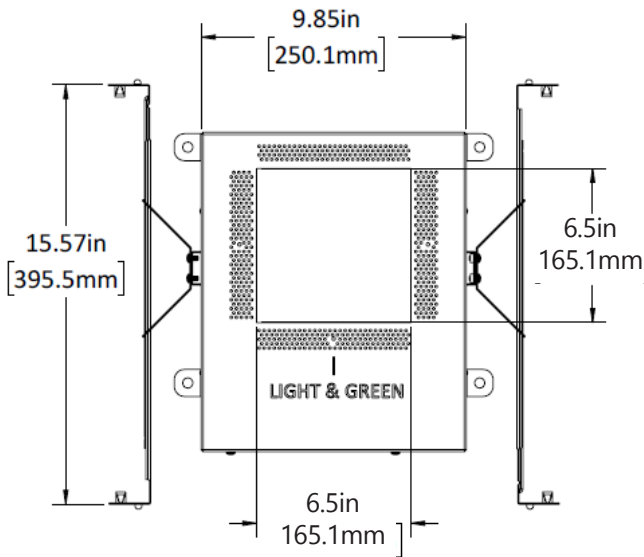

MOUNTING - Narrow housing includes adjustable mounting brackets

CEILING INSTALLATION

LG-9015A

4" Adjustable Trumpet Recessed Downlight LED- Single

1004/1

Project Address:	Project Name:
Fixture Type:	Quantity: