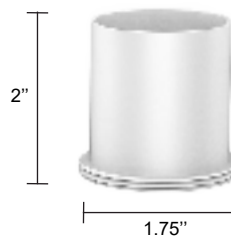

LG-9015A

4" Adjustable Trumpet Recessed Downlight LED- Single

Project Address:	Project Name:
Fixture Type:	Quantity:

Trim

Narrow Housing

Shallow Housing

HARMONY

Trimless Recessed Downlight LED - Harmony downlights are solid plaster mud-in lighting solutions made from gypsum. Our plaster trims provide a TRUELY seamless and trimless lighting application. Our innovative monolithic design eliminates the need for touch ups after future maintenance. Our flangeless downlights are paintable, texturable, and manufactured at a level 5 plaster finish.

LG-9015A

4" Adjustable Trumpet Recessed Downlight LED- Single

Project Address:	Project Name:
Fixture Type:	Quantity:

Optional Optics

BEAM SPREAD

15°

24°

38°(standard)

60°

LENS OPTICAL

Soft Focus

Frosted

Linear Spread

Prismatic

Honeycomb Black

LENS HOLDER

Conical

Cylinder 1"

Cylinder 2"

Cylinder 3"

LG-9015A

4" Adjustable Trumpet Recessed Downlight LED- Single

1001-SQ

Project Address:	Project Name:
Fixture Type:	Quantity: