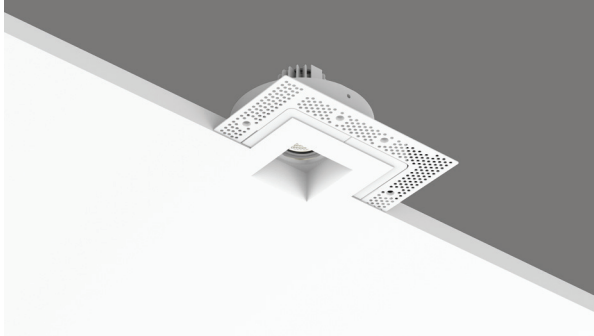

LG-9018

2" Non-adjustable Square Recessed Downlight LED- Single

Project Address:	Project Name:
Fixture Type:	Quantity:

Trim

Narrow Housing

Shallow Housing

HARMONY

Trimless Recessed Downlight LED - Harmony downlights are solid plaster mud-in lighting solutions made from gypsum. Our plaster trims provide a TRUELY seamless and trimless lighting application. Our innovative monolithic design eliminates the need for touch ups after future maintenance. Our flangeless downlights are paintable, texturable, and manufactured at a level 5 plaster finish.

LG-9018

2" Non-adjustable Square
Recessed Downlight LED- Single

Project Address:	Project Name:
Fixture Type:	Quantity:

Optional Optics

BEAM SPREAD

15°

24°

38°(standard)

MOUNTING - Narrow housing includes adjustable mounting brackets

CEILING INSTALLATION

LG-9018

2" Non-adjustable Square Recessed Downlight LED- Single

1004/1

Project Address:	Project Name:
Fixture Type:	Quantity:

MOUNTING - Shallow housing includes universal mounting brackets and hanger bars

CEILING INSTALLATION

LG-9018

2" Non-adjustable Square Recessed Downlight LED- Single

Project Address:	Project Name:
Fixture Type:	Quantity: