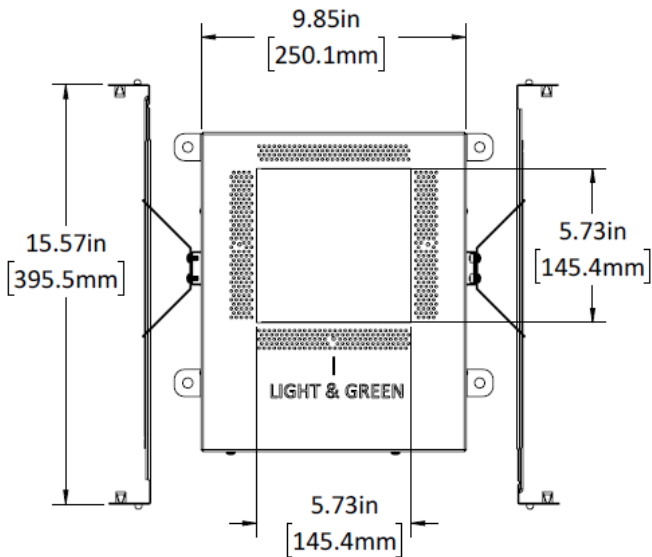

MOUNTING - Narrow housing includes adjustable mounting brackets

CEILING INSTALLATION

LG-9018

2" Non-adjustable Square Recessed Downlight LED- Single

1004/1

Project Address:	Project Name:
Fixture Type:	Quantity: