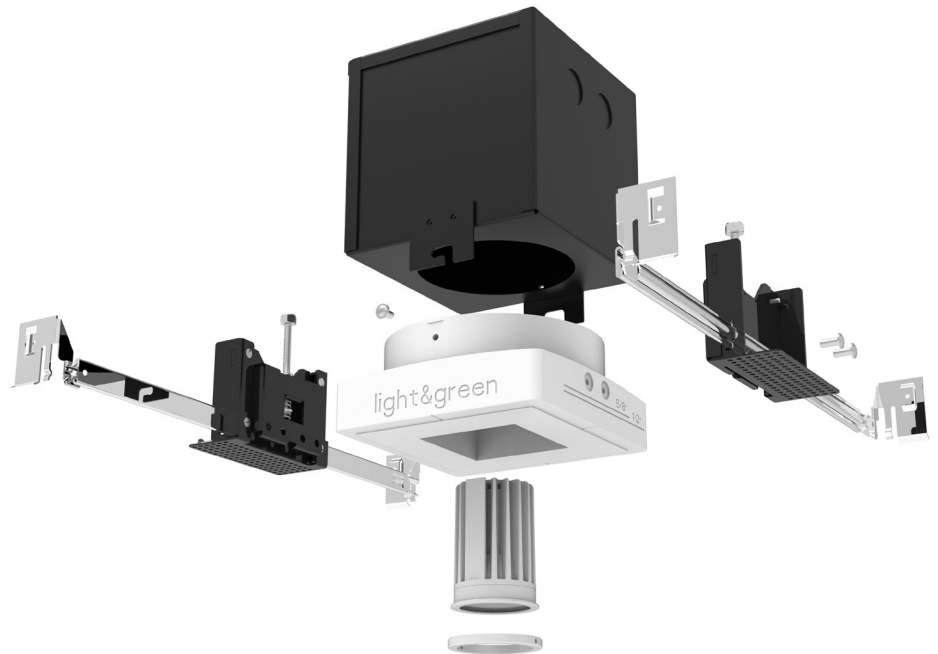

LG-9018

2" Non-adjustable Square
Recessed Downlight LED- Single

Project Address:	Project Name:
Fixture Type:	Quantity:

Optional Optics

BEAM SPREAD

15°

24°

38°(standard)

Conical

Cylinder 1"

Cylinder 2"

Cylinder 3"

LG-9018

2" Non-adjustable Square Recessed Downlight LED- Single

1001-SQ

Project Address:	Project Name:
Fixture Type:	Quantity:

Universal Narrow Housing

INPUT 120V / 120-277V

HOUSING RATING - UL, cUL, IC rated, Air Tight, CCEA (Chicago Platinum)

DRIVER - In the housing

- TRIAC/ELV less than 0.01% Standard (120V only)
- 0-10 less than 0.1%
- Lutron Hi-lume Premier 0.1% Eco System LED Driver with soft-on, fade-to-black dimming technology
- DALI Down to 0.5%

MOUNTING - Narrow housing includes adjustable mounting brackets

CEILING INSTALLATION

LG-9018

2" Non-adjustable Square Recessed Downlight LED- Single

1004/1

Project Address:	Project Name:
Fixture Type:	Quantity: