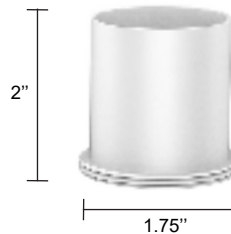

LG-9018

2" Non-adjustable Square Recessed Downlight LED- Single

Project Address:	Project Name:
Fixture Type:	Quantity:

Trim

Narrow Housing

Shallow Housing

HARMONY

Trimless Recessed Downlight LED - Harmony downlights are solid plaster mud-in lighting solutions made from gypsum. Our plaster trims provide a TRUELY seamless and trimless lighting application. Our innovative monolithic design eliminates the need for touch ups after future maintenance. Our flangeless downlights are paintable, texturable, and manufactured at a level 5 plaster finish.

LG-9018

2" Non-adjustable Square
Recessed Downlight LED- Single

Project Address:	Project Name:
Fixture Type:	Quantity:

Optional Optics

BEAM SPREAD

15°

24°

38°(standard)

60°

LENS OPTICAL

Soft Focus

Frosted

Linear Spread

Prismatic

Honeycomb Black

LENS HOLDER

Conical

Cylinder 1"

Cylinder 2"

Cylinder 3"

LG-9018

2" Non-adjustable Square Recessed Downlight LED- Single

1001-SQ

Project Address:	Project Name:
Fixture Type:	Quantity: