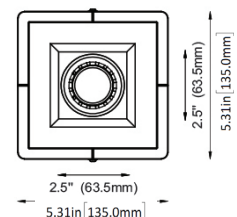

Product Features

- Revolutionary flush mounted, trimless & seamless design
- Made out of Environmentally Friendly Plaster Materials
- Our plaster fixture can be painted using your standard paint colors
- Energy efficient LED light engines
- Versatile field changeable optics
- Dimmable with a variety of commonly used drivers
- Fixtures can be used with all Smart House Systems such as Lutron, Vantage, Control 4, Crestron and others
- Easy installation for new construction and remodel applications
- Wet Location rated
- For best results, do not paint the inside of the fixture. If painting is necessary we recommend using a spraying technique. Painting with a brush will reveal brush strokes when illuminated.