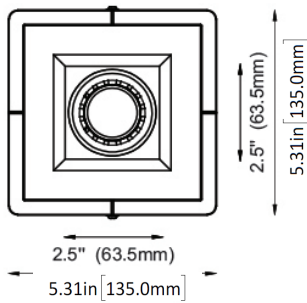

LG-9018

2" Non-adjustable Square
Recessed Downlight LED- Single

Project Address:	Project Name:
Fixture Type:	Quantity:

Optional Optics

BEAM SPREAD

15°

24°

38°(standard)

Conical

Cylinder 1"

Cylinder 2"

Cylinder 3"

LG-9018

2" Non-adjustable Square Recessed Downlight LED- Single

1001-SQ

Project Address:	Project Name:
Fixture Type:	Quantity: