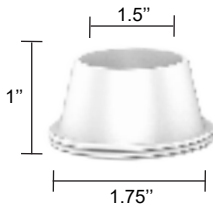

LG-9018

2" Non-adjustable Square
Recessed Downlight LED- Single

Project Address:	Project Name:
Fixture Type:	Quantity:

Optional Optics

BEAM SPREAD

15°

24°

38°(standard)

60°

LENS OPTICAL

Soft Focus

Frosted

Linear Spread

Prismatic

Honeycomb Black

LENS HOLDER

Conical

Cylinder 1"

Cylinder 2"

Cylinder 3"

LG-9018

2" Non-adjustable Square Recessed Downlight LED- Single

1001-SQ

Project Address:	Project Name:
Fixture Type:	Quantity: