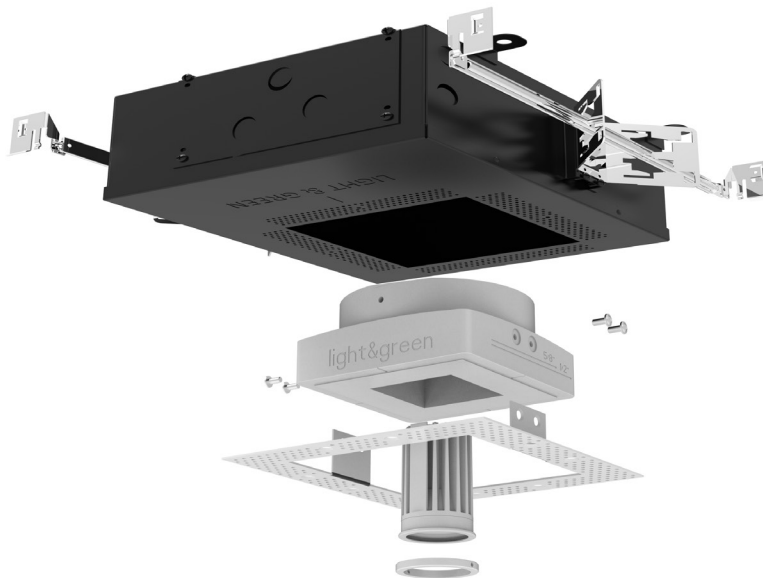

LG-9018

2" Non-adjustable Square
Recessed Downlight LED- Single

Project Address:	Project Name:
Fixture Type:	Quantity:

Optional Optics

BEAM SPREAD

15°

24°

38°(standard)

MOUNTING - Narrow housing includes adjustable mounting brackets

CEILING INSTALLATION

LG-9018

2" Non-adjustable Square Recessed Downlight LED- Single

1004/1

Project Address:	Project Name:
Fixture Type:	Quantity:

MOUNTING - Shallow housing includes universal mounting brackets and hanger bars

CEILING INSTALLATION

LG-9018

2" Non-adjustable Square Recessed Downlight LED- Single

Project Address:	Project Name:
Fixture Type:	Quantity:

Product Features

- Revolutionary flush mounted, trimless & seamless design
- Made out of Environmentally Friendly Plaster Materials
- Our plaster fixture can be painted using your standard paint colors
- Energy efficient LED light engines
- Versatile field changeable optics
- Dimmable with a variety of commonly used drivers
- Fixtures can be used with all Smart House Systems such as Lutron, Vantage, Control 4, Crestron and others
- Easy installation for new construction and remodel applications
- Wet Location rated
- For best results, do not paint the inside of the fixture. If painting is necessary we recommend using a spraying technique. Painting with a brush will reveal brush strokes when illuminated.