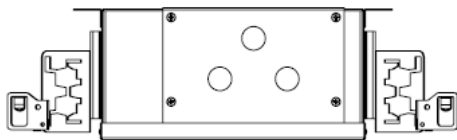

MOUNTING - Narrow housing includes adjustable mounting brackets

CEILING INSTALLATION

LG-9018

2" Non-adjustable Square Recessed Downlight LED- Single

1004/1

Project Address:	Project Name:
Fixture Type:	Quantity: