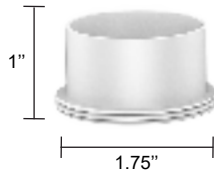

LG-9018

2" Non-adjustable Square
Recessed Downlight LED- Single

Project Address:	Project Name:
Fixture Type:	Quantity:

Optional Optics

BEAM SPREAD

15°

24°

38°(standard)

60°

LENS OPTICAL

Soft Focus

Frosted

Linear Spread

Prismatic

Honeycomb Black

LENS HOLDER

Conical

Cylinder 1"

Cylinder 2"

Cylinder 3"

LG-9018

2" Non-adjustable Square Recessed Downlight LED- Single

1001-SQ

Project Address:	Project Name:
Fixture Type:	Quantity: