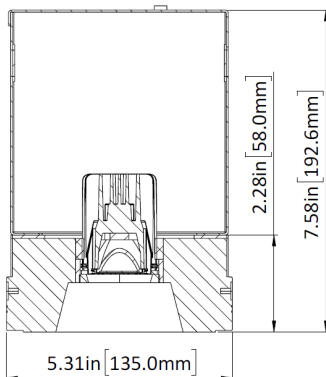

Conical

Cylinder 1"

Cylinder 2"

Cylinder 3"

LG-9018

2" Non-adjustable Square Recessed Downlight LED- Single

1001-SQ

Project Address:	Project Name:
Fixture Type:	Quantity: