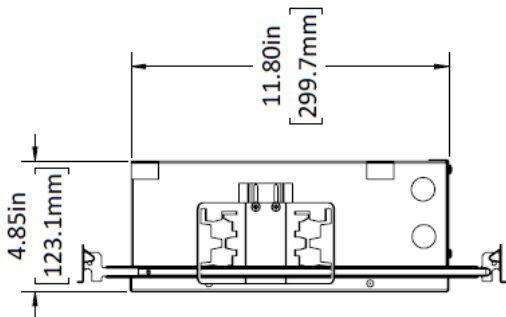

MOUNTING - Narrow housing includes adjustable mounting brackets

CEILING INSTALLATION

LG-9018

2" Non-adjustable Square Recessed Downlight LED- Single

1004/1

Project Address:	Project Name:
Fixture Type:	Quantity: