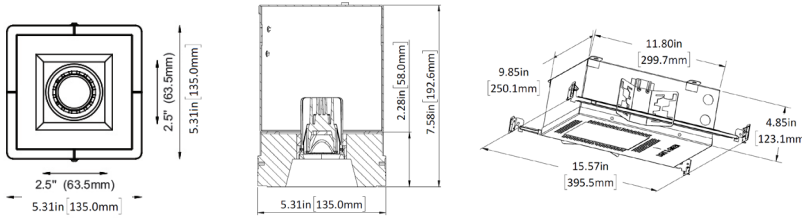

LG-9018

2" Non-adjustable Square Recessed Downlight LED- Single

Project Address:	Project Name:
Fixture Type:	Quantity:

Trim

Narrow Housing

Shallow Housing

HARMONY

Trimless Recessed Downlight LED - Harmony downlights are solid plaster mud-in lighting solutions made from gypsum. Our plaster trims provide a TRUELY seamless and trimless lighting application. Our innovative monolithic design eliminates the need for touch ups after future maintenance. Our flangeless downlights are paintable, texturable, and manufactured at a level 5 plaster finish.

Our LED modules are high performance, low power, and provide outstanding reliability and color quality/consistency. 2700K, 3000K, 3500K, and 4000K color temperatures are available with 95+ CRI. Also available in Warm Dim & Tunable White.

- Flicker free
- Dimming performance below 0.01%
- Life Rated for 50,000 hours at 70% lumen maintenance

Quick Info (Ordering guide can be found on page 6)

Application New Construction / Remodeling		
Delivered Lumens 1250 lm (13W) / 1800 lm (17W)		Color Quality 95+ CRI
Color Temperature 2700K 3000K 3500K 4000K	Warm Dim Option 1800K-3000K 940 lm (13W) / 1300 lm (17W)	Beam Spreads 15 ° 24 ° 38 ° (standard) 60 °
Input Voltage 120V / 120-277V		Module Ratings ☉ Wet location listed
Trims Gypsum Flangeless (seamless)		
Housing Ratings IC Rated / Air Tight / CCEA		
Dimming • TRIAC/ELV (120V only) • 0-10 • DALI • Lutron EcoSystem