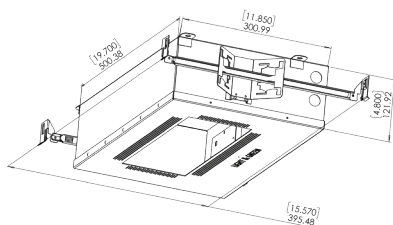

## 4" Adjustable Round Recessed Downlight LED- Triple

Project Address:	Project Name:
Fixture Type:	Quantity:

Trim

Shallow Housing