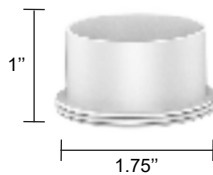

#### BEAM SPREAD

15°

24°

38°(standard)

60°

#### LENS HOLDER

Conical

Cylinder 1"

Cylinder 2"

Cylinder 3"