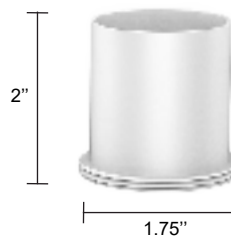

#### BEAM SPREAD

15°

24°

38°(standard)

60°

#### LENS HOLDER

Conical

Cylinder 1"

Cylinder 2"

Cylinder 3"