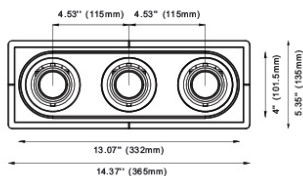

## 4" Adjustable Round Recessed Downlight LED- Triple

Project Address:	Project Name:
Fixture Type:	Quantity:

Trim

Shallow Housing