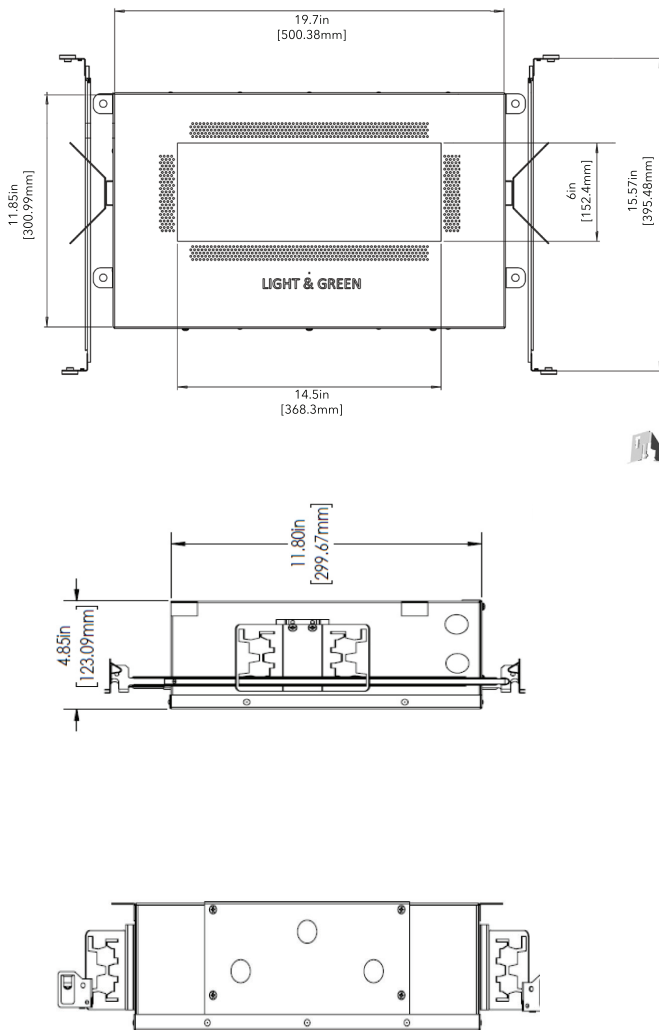

LG-9112A

4" Adjustable Round Recessed Downlight LED- Triple

1004/3