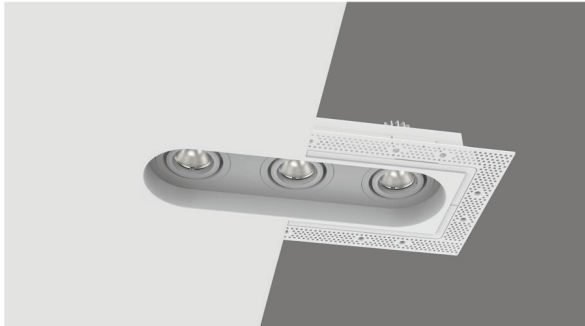

LG-9112A

4" Adjustable Round Recessed Downlight LED- Triple

1004/3