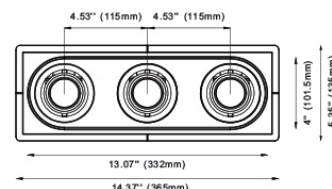

Product Features

- Revolutionary flush mounted, trimless & seamless design
- Made out of Environmentally Friendly Plaster Materials
- Our plaster fixture can be painted using your standard paint colors
- Energy efficient LED light engines
- Versatile field changeable optics
- Dimmable with a variety of commonly used drivers
- Fixtures can be used with all Smart House Systems such as Lutron, Vantage, Control 4, Crestron and others
- Easy installation for new construction and remodel applications
- Wet Location rated
- For best results, do not paint the inside of the fixture. If painting is necessary we recommend using a spraying technique. Painting with a brush will reveal brush strokes when illuminated.