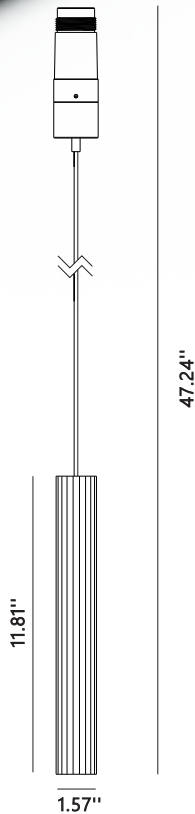

SWAP PENDANT

The pendant is processed with high-quality aluminum. There are a variety of colors on the surface that can be combined.

Product Specifications:

Item code: LG-6037

Voltage: 48V DC

POWER: 8W

Material: Aluminum/PC

Angle: 15°/24°/36°/60°

Color temperature: 2700K/3000K/4000K/5000K

Dimensions: 1.57"x1.57"x11.81"

Color: White\Black\Gold\Silver\Grey