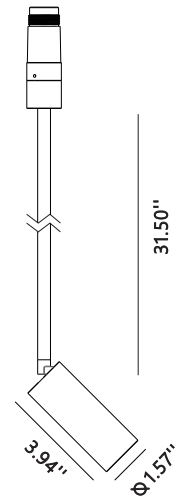

SWAP SPOTLIGHT

The spotlight offers a 355° rotation and a vertical angle of 90° providing various angle options. Its main body is constructed from aluminum, ensuring durability.

Product Specifications:

Item code: LG-6030

Voltage: 48V DC

POWER: 8W

Material: Aluminum

Angle: 15°/24°/36°/60°

Color temperature: 2700K/3000K/4000K/5000K

Dimensions: 31.50" x $\varnothing$ 1.57"

Color: White\Black\Gold\Silver\Grey