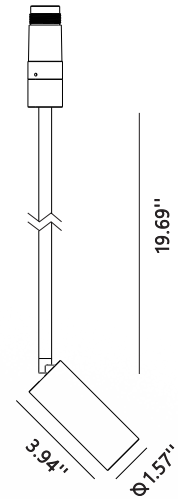

## SWAP SPOTLIGHT

The spotlight offers a 355° rotation and a vertical angle of 90° providing various angle options. Its main body is constructed from aluminum, ensuring durability.

# SWAP SPOTLIGHT

The spotlight offers a 355° rotation and a vertical angle of 90° providing various angle options. Its main body is constructed from aluminum, ensuring durability.

## Product Specifications:

Item code: LG-6020

Voltage: 48V DC

POWER: 35W

Material: Aluminum

Angle: 15°/24°/36°/60°

Color temperature: 2700K/3000K/4000K/5000K

Dimensions: 7.08" x 3.35"