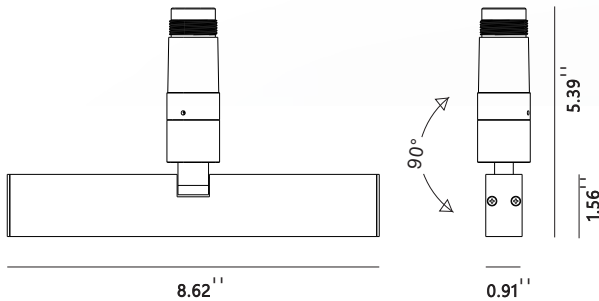

SWAP LINE

The line features a 355° rotation capability and a vertical angle of 90° with its main body crafted from durable aluminum.

Product Specifications:

Item code: LG-6022

Voltage: 48V DC

POWER: 12W

Material: Aluminum

Angle: 60°

Color temperature: 2700K/3000K/4000K/5000K

Dimensions: 8.62"x0.91"x5.39"

Color: White\Black\Gold\Silver\Grey