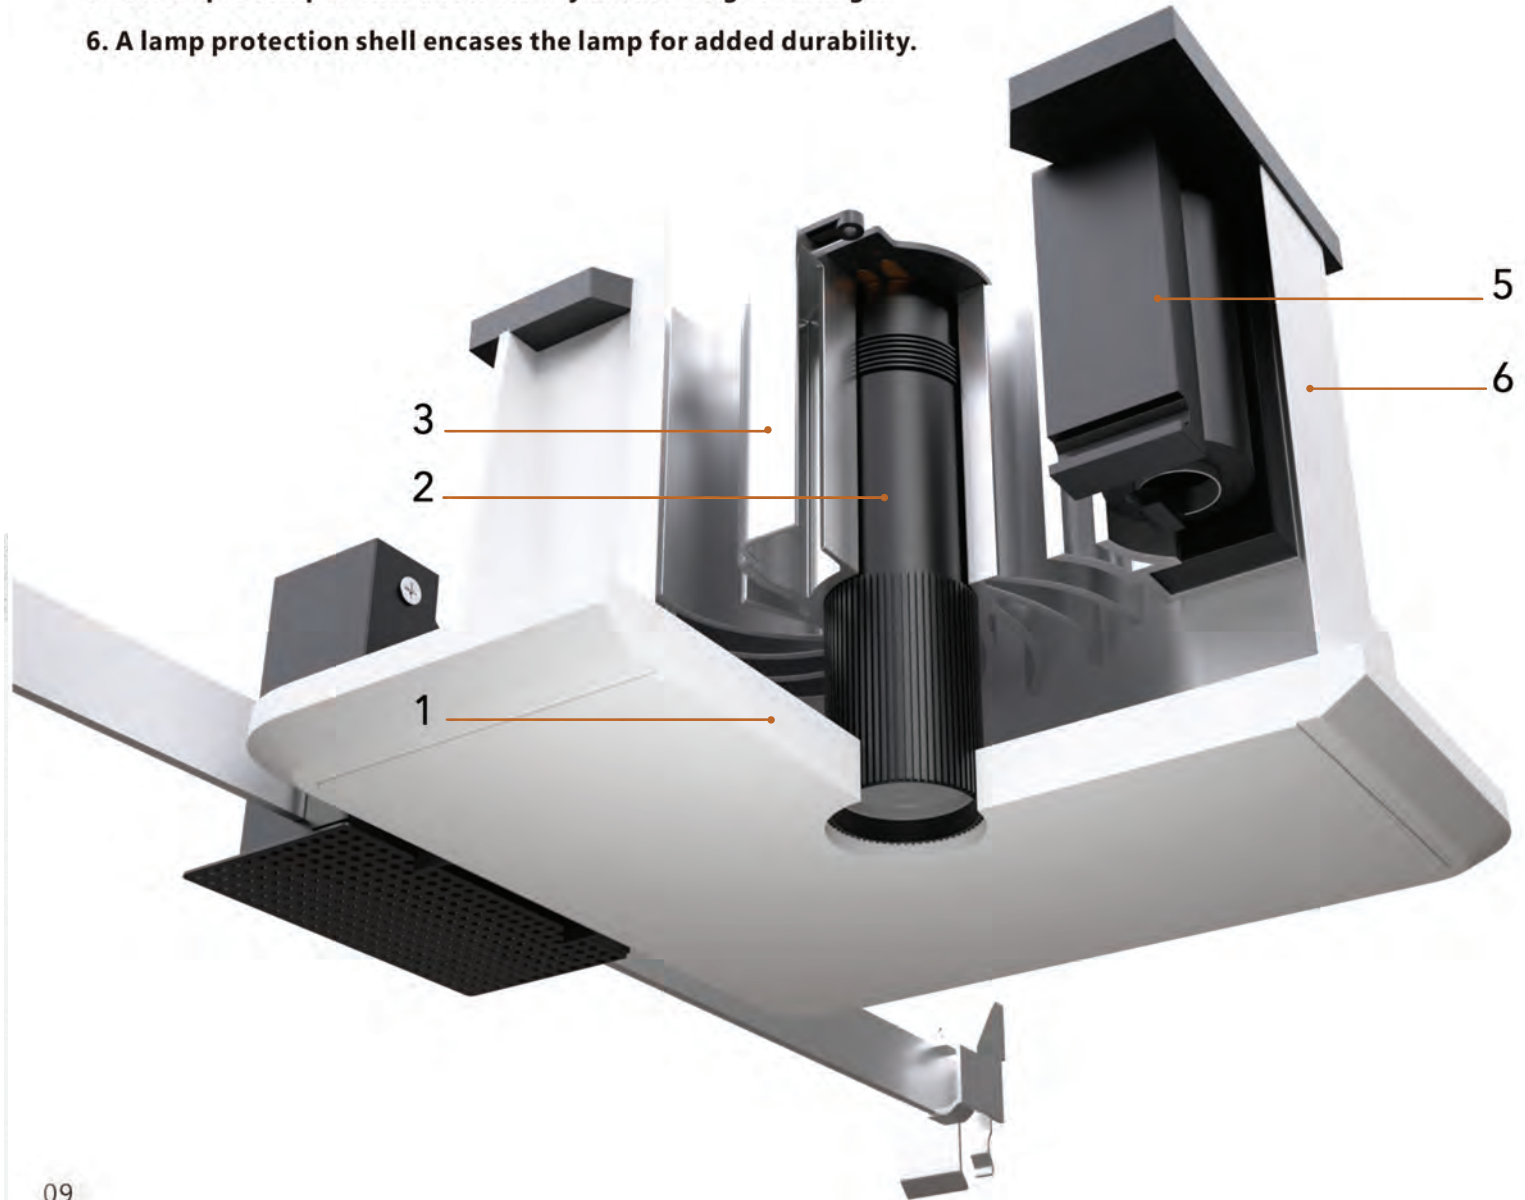

1.PENDANT

2.LINE

1

1. The gypsum lamp body seamlessly integrates with the ceiling post-installation.
2. Heat is dissipated through contact with the heat sink within the lamp body.
3. A heat sink assists in dissipating excess heat from the lamp.
4. The circuit board facilitates the external 48v power supply to power the lamp body.
5. Telescopic components allow for adjustable height settings.
6. A lamp protection shell encases the lamp for added durability.