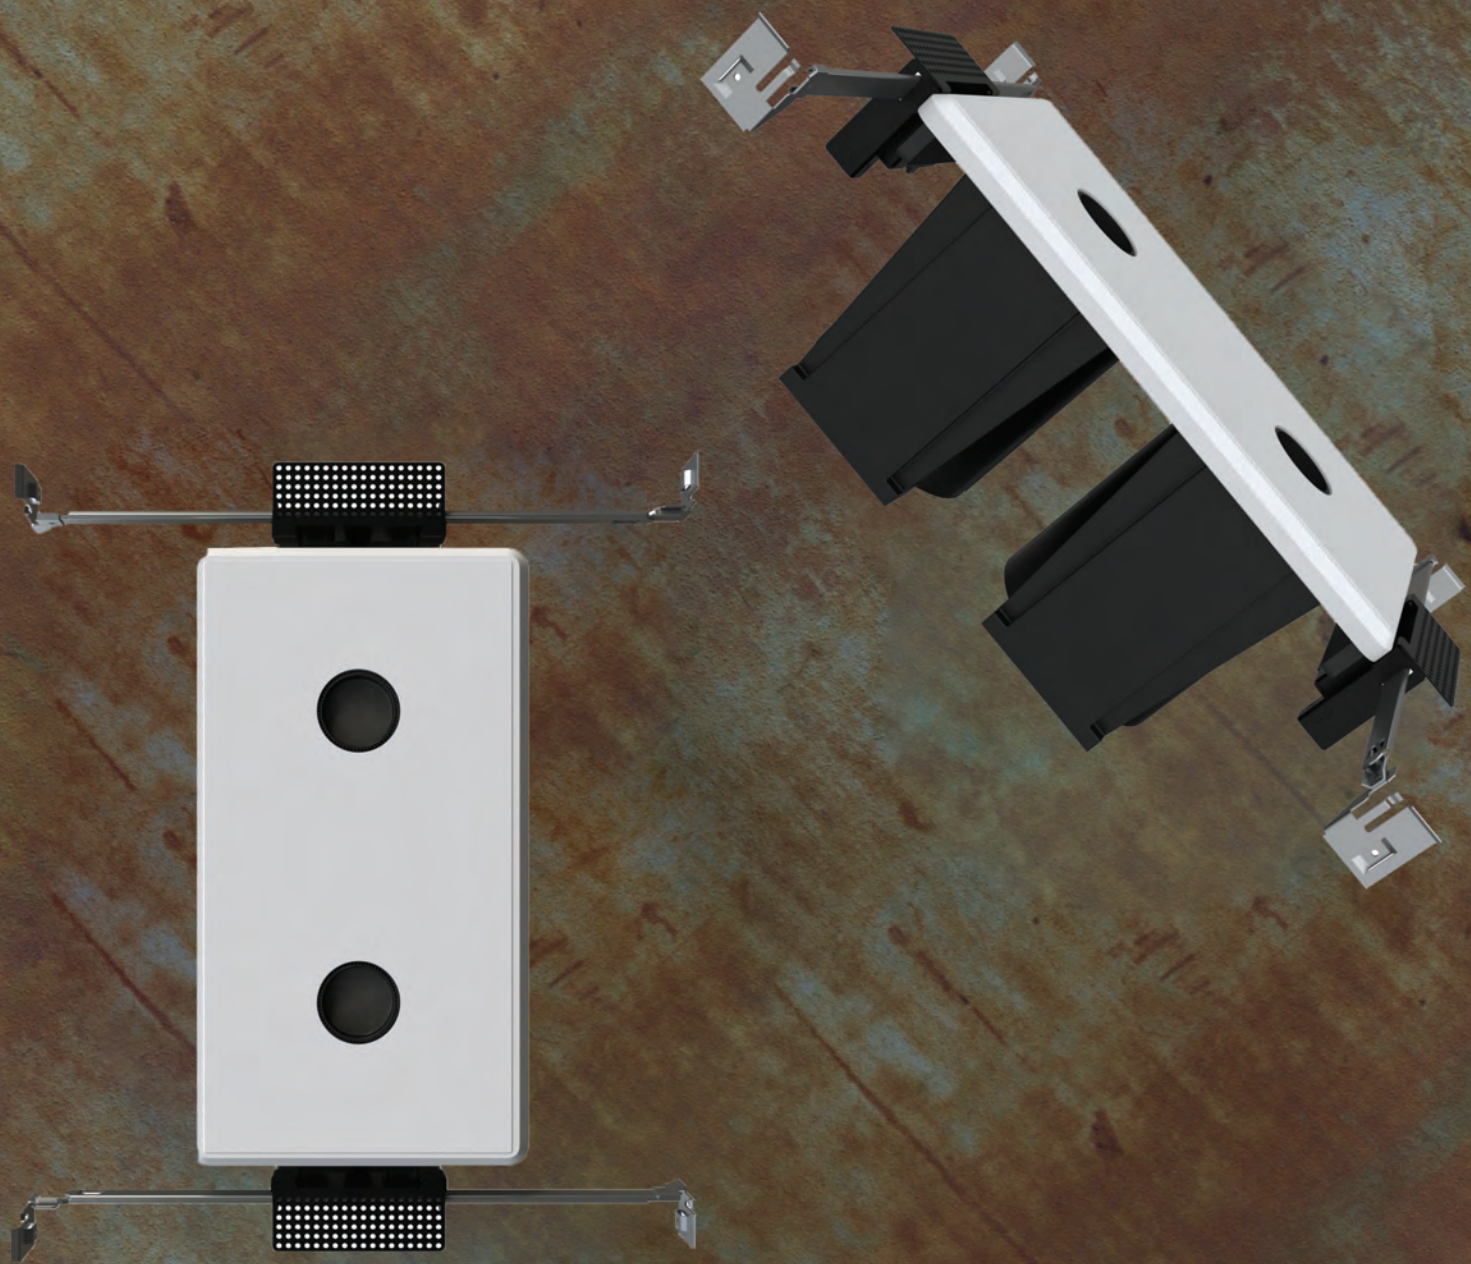

# SWAP PLASTER BASE

The cornerstone of the SWAP collection is the plaster base, which conveniently houses all fittings in one easy-to-access location

## Product Specifications:

Item code: LG-6000/1

Voltage: 48V DC

Material: Aluminum/PC/Plaster

Dimensions: 5.11"x5.11"x3.89"

Weight: 0.26kg

Color: White

## SWAP PLASTER BASE

The cornerstone of the SWAP collection is the plaster base, which conveniently houses all fittings in one easy-to-access location