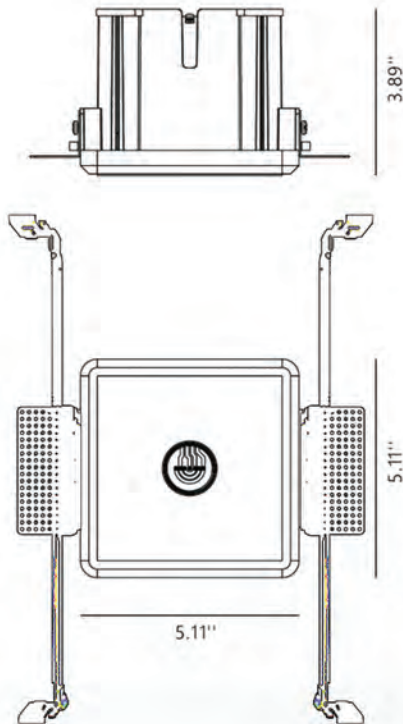

## Product Specifications:

Item code: LG-6000/1

Voltage: 48V DC

Material: Aluminum/PC/Plaster

Dimensions: 5.11"x5.11"x3.89"

Weight: 0.26kg

Color: White

### Product Specifications:

Item code: LG-6000/2

Voltage: 48V DC

Material: Aluminum/PC/Plaster

Dimensions: 8.66"x5.11"x3.89"

Color: White