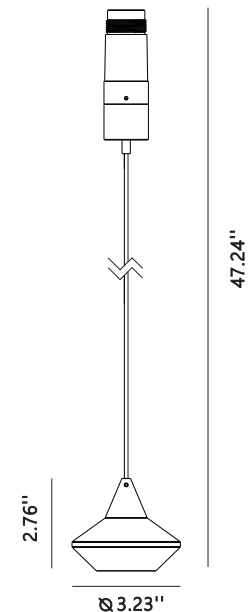

SWAP PENDANT

The pendant is processed with high-quality aluminum. There are a variety of colors on the surface that can be combined.

Product Specifications:

Item code: LG-6032

Voltage: 48V DC

POWER: 5W

Material: Aluminum/PC

Angle: 55°

Color temperature: 2700K/3000K/4000K/5000K

Dimensions: $\varnothing$ 3.23"x2.76"

Color: White\Black\Gold\Silver\Grey