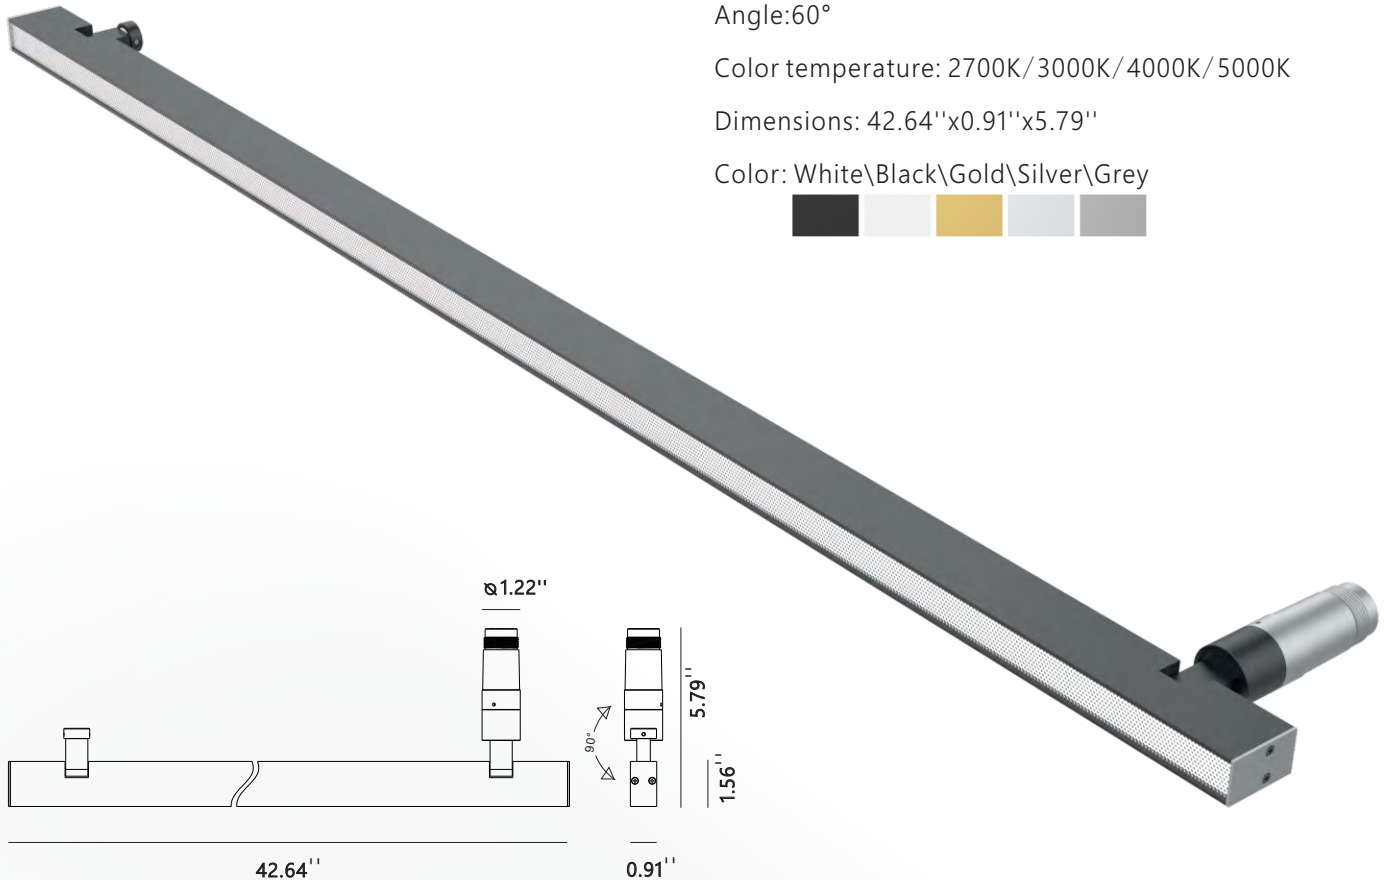

SWAP LINE

The line features a 355° rotation capability and a vertical angle of 90° with its main body crafted from durable aluminum.

Product Specifications:

Item code: LG-6023

Voltage: 48V DC

POWER: 24W

Material: Aluminum

Angle: 60°

Color temperature: 2700K/3000K/4000K/5000K

Dimensions: 42.64"x0.91"x5.79"

Color: White\Black\Gold\Silver\Grey