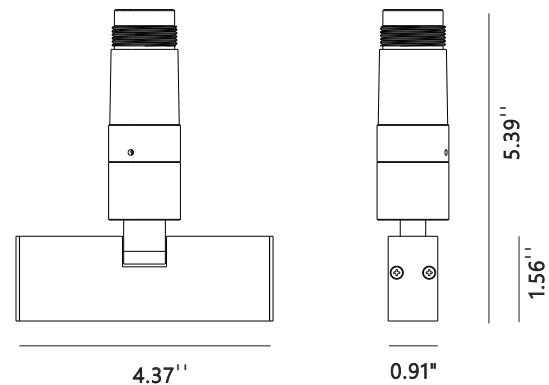

SWAP LINE

The line features a 355° rotation capability and a vertical angle of 90° with its main body crafted from durable aluminum.

Product Specifications:

Item code: LG-6021

Voltage: 48V DC

POWER: 6W

Material: Aluminum

Angle: 60°

Color temperature: 2700K/3000K/4000K/5000K

Dimensions: 4.37"x0.91"x5.39"

Color: White\Black\Gold\Silver\Grey