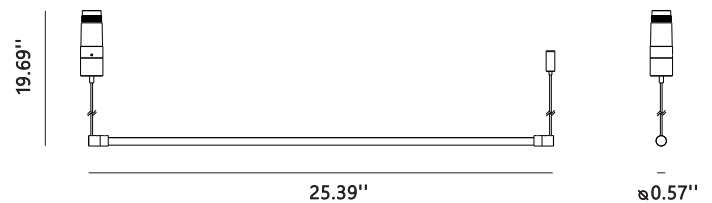

### Product Specifications:

Item code: LG-6014

Voltage: 48V DC

POWER: 12W

Material: Aluminum

Color temperature: 2700K/3000K/4000K/5000K

Dimensions: 25.39" x  $\varnothing$ 0.57"

Color: White\Black\Gold\Silver\Grey