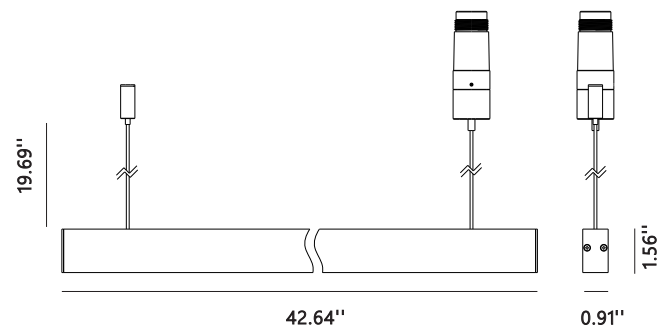

SWAP PENDANT

Crafted with high-quality components to achieve a UGR<13 rating, the pendant light offers a variety of angle options. Its main body is made of aluminum, ensuring durability. The pendant chandelier is designed to shine upwards, providing a stylish and sophisticated lighting solution.

Product Specifications:

Item code: LG-6027

Voltage: 48V DC

POWER: 24W(Up:12W/Down:12W)

Material: Aluminum/PC

Angle: 15°/24°/36°/60°

Color temperature: 2700K/3000K/4000K/5000K

Dimensions: 42.64"x0.91"x1.56"

Color: White\Black\Gold\Silver\Grey