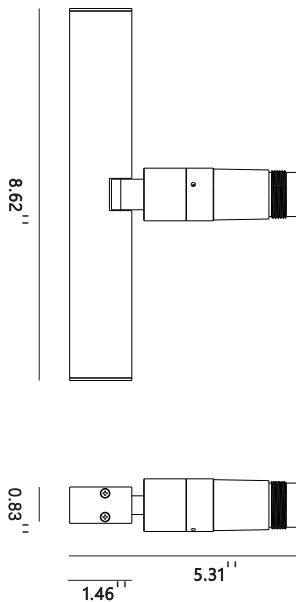

SWAP ADJUST LINE

The adjustable line offers a 355° rotation and a vertical angle of 90° providing a range of angle options for flexibility. Crafted from aluminum, the main body ensures durability while offering high visual comfort for users.

Product Specifications:

Item code: LG-6011

Voltage: 48V DC

POWER: 12W

Material: Aluminum/PC

Angle: 15°/24°/36°/60°

Color temperature: 2700K/3000K/4000K/5000K

Dimensions: 8.62" x 1.22" x 5.31"

Color: White\Black\Gold\Silver\Grey