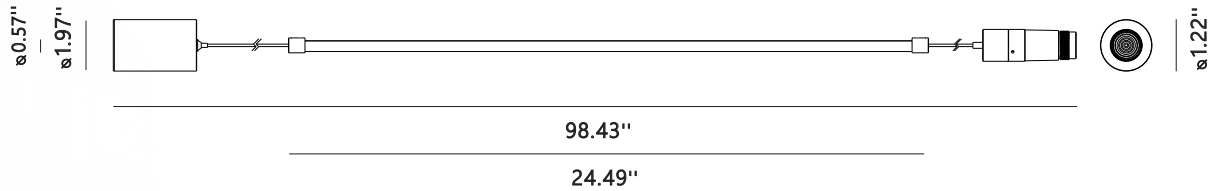

### Product Specifications:

Item code: LG-6014

Voltage: 48V DC

POWER: 12W

Material: Aluminum

Color temperature: 2700K/3000K/4000K/5000K

Dimensions: 25.39" x  $\varnothing$ 0.57"

Color: White\Black\Gold\Silver\Grey