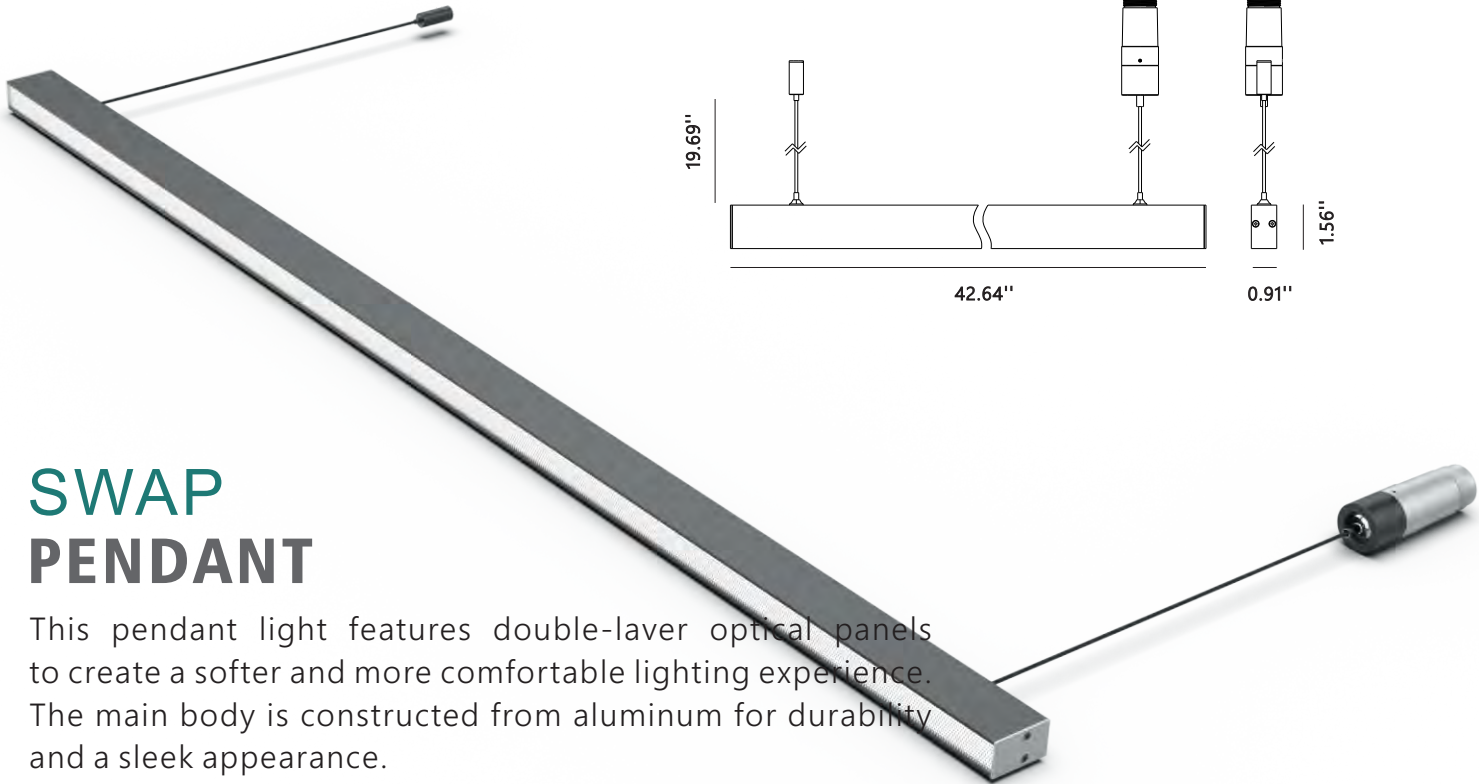

SWAP PENDANT

This pendant light features double-layer optical panels to create a softer and more comfortable lighting experience. The main body is constructed from aluminum for durability and a sleek appearance.

Product Specifications:

Item code: LG-6024

Voltage: 48V DC

POWER: 24W

Material: Aluminum/PC

Angle: 60°

Color temperature: 2700K/3000K/4000K/5000K

Dimensions: 42.64"x0.91"x1.56"

Color: White\Black\Gold\Silver\Grey