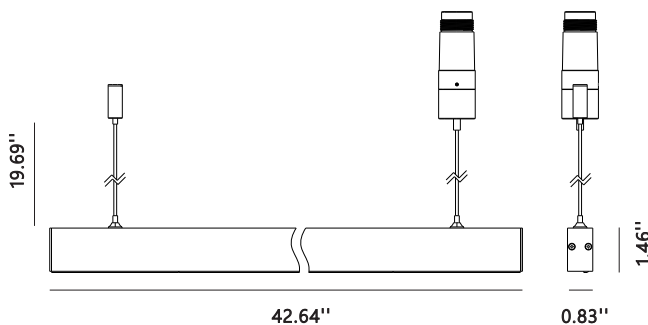

### Product Specifications:

Item code: LG-6009

Voltage: 48V DC

POWER: 24W

Material: Aluminum/PC

Color temperature: 2700K/3000K/4000K/5000K

Dimensions: 42.64"x0.63"x1.46"

Color: White\Black\Gold\Silver\Grey