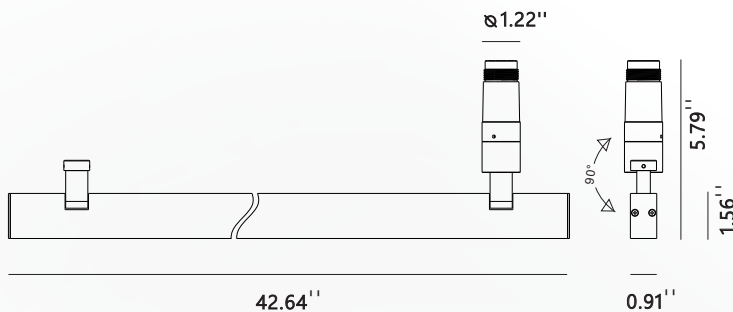

SWAP LINE

The line features a 355° rotation capability and a vertical angle of 90° with its main body crafted from durable aluminum.

Product Specifications:

Item code: LG-6023

Voltage: 48V DC

POWER: 24W

Material: Aluminum

Angle: 60°

Color temperature: 2700K/3000K/4000K/5000K

Dimensions: 42.64"x0.91"x5.79"

Color: White\Black\Gold\Silver\Grey