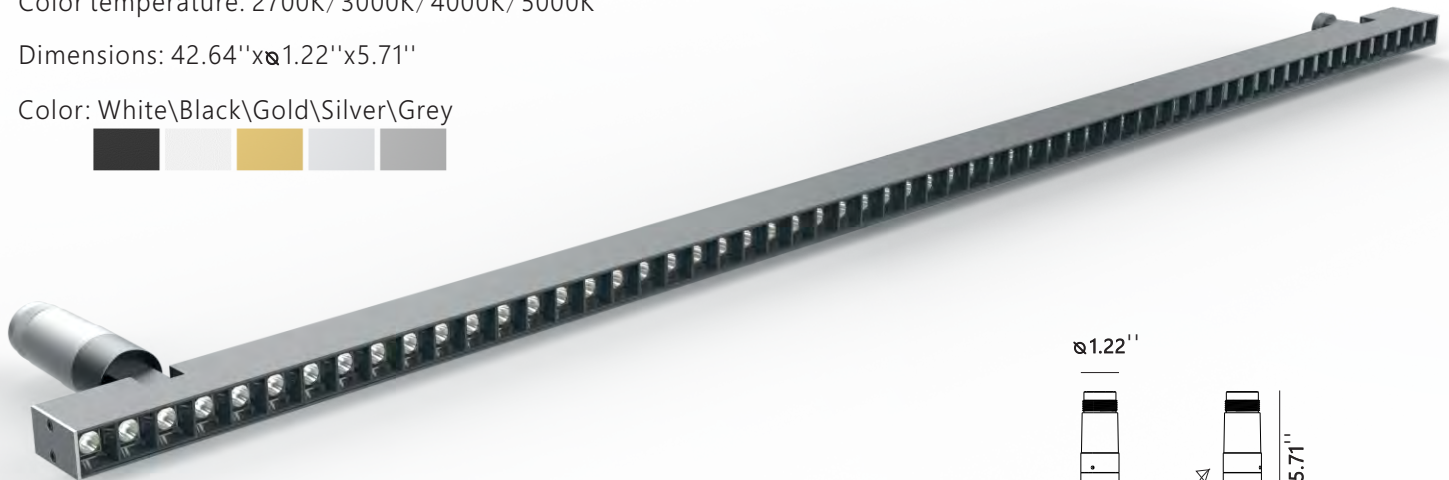

SWAP ADJUST LINE

The adjust line using high-quality components to make UGR < 13. The adjust line has a variety of angle options. Main body made of aluminum. High visual comfort.

Product Specifications:

Item code: LG-6012

Voltage: 48V DC

POWER: 24W

Material: Aluminum/PC

Angle: 15°/24°/36°/60°

Color temperature: 2700K/3000K/4000K/5000K

Dimensions: 42.64" x 1.22" x 5.71"

Color: White\Black\Gold\Silver\Grey