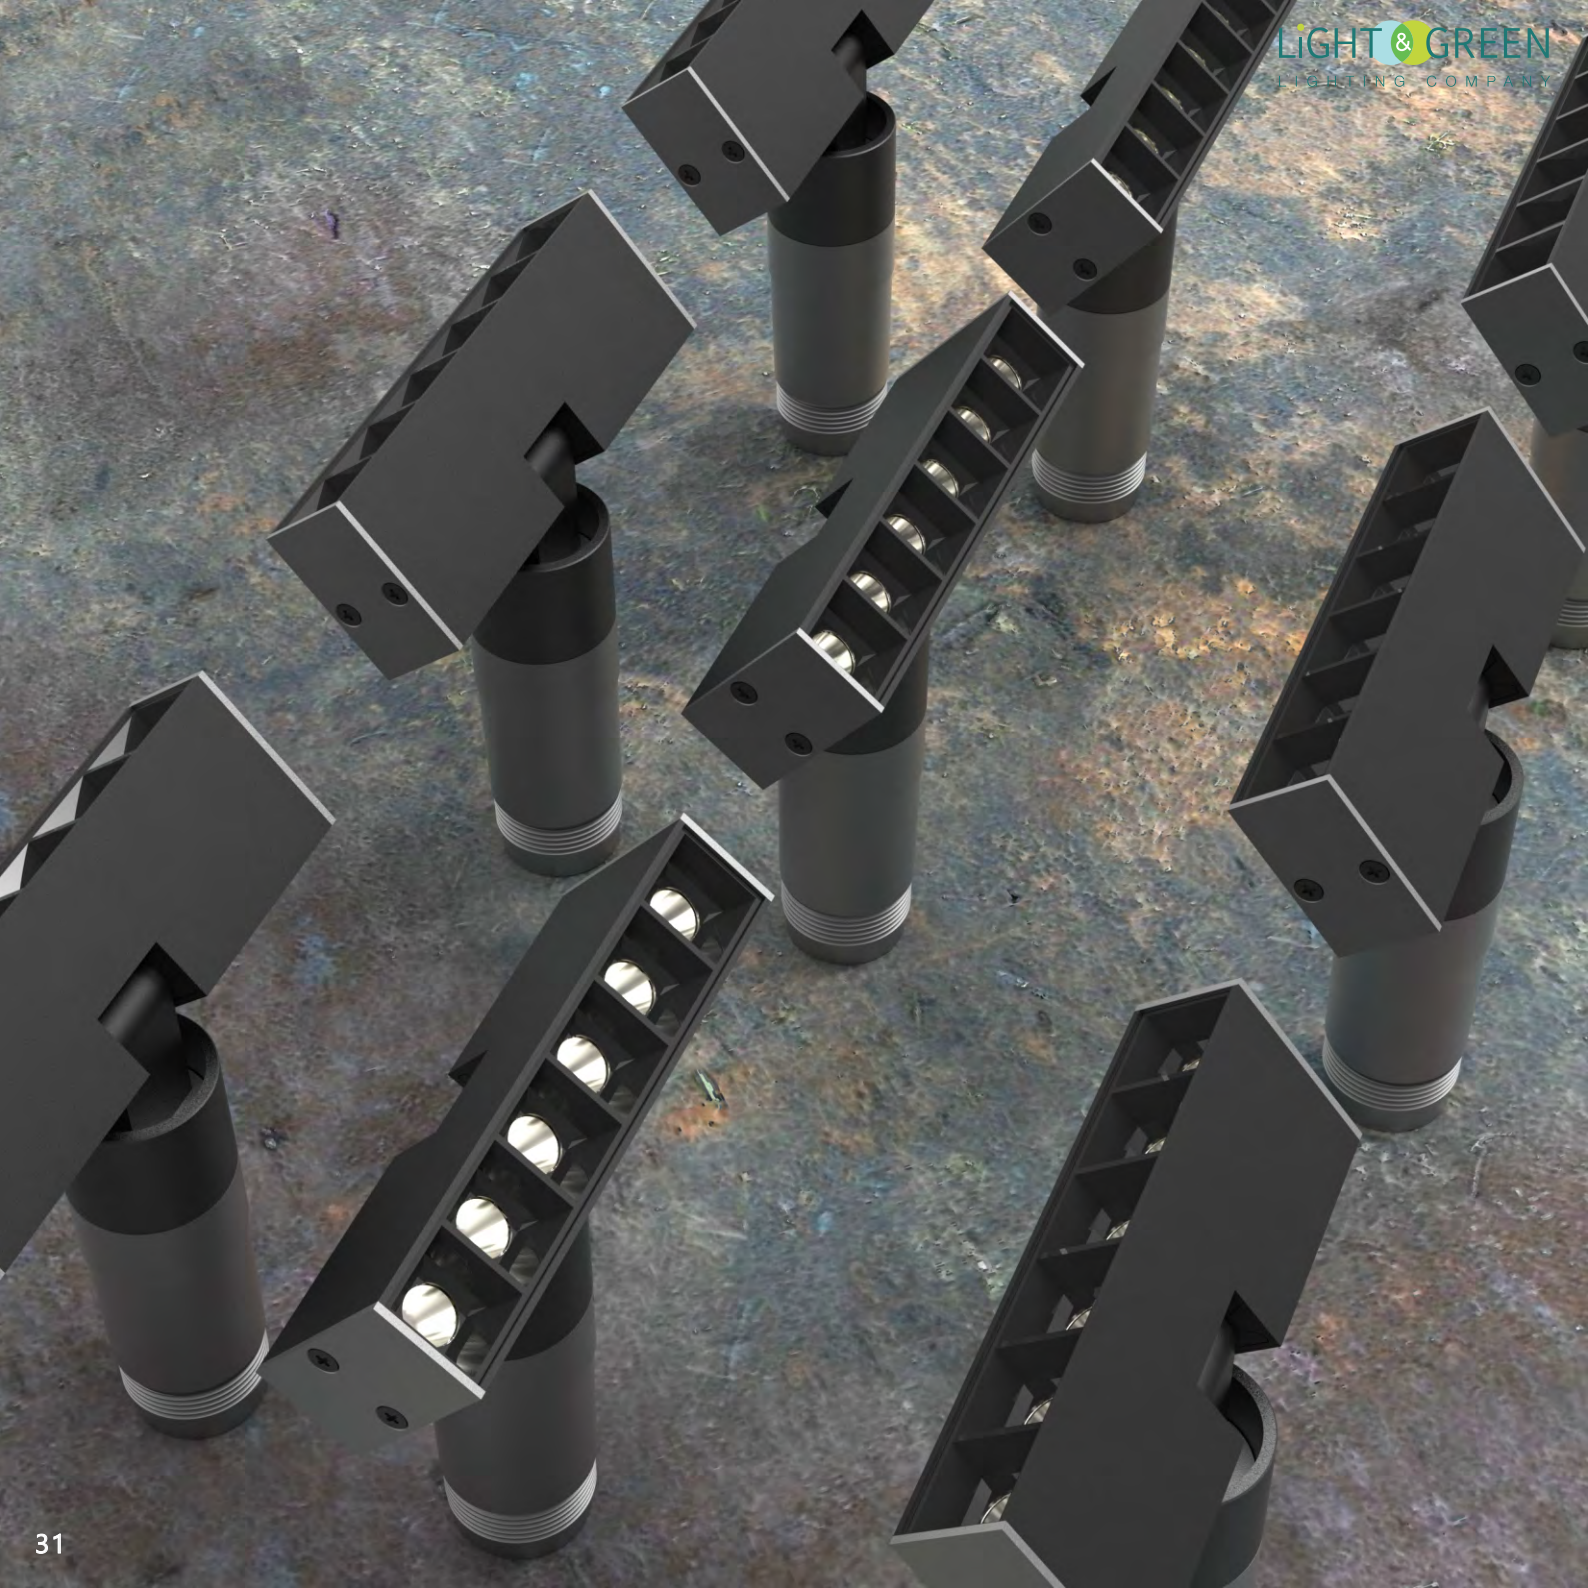

## SWAP FOCUSING

The adjustable focusing spotlight can vary its angle from 15° to 48°. It has the ability to rotate 355° horizontally and tilt up to 90° vertically, providing flexibility in directing the light beam to different areas as needed.

# SWAP ADJUST LINE

The adjustable line offers a 355° rotation and a vertical angle of 90° providing a range of angle options for flexibility. Crafted from aluminum, the main body ensures durability while offering high visual comfort for users.