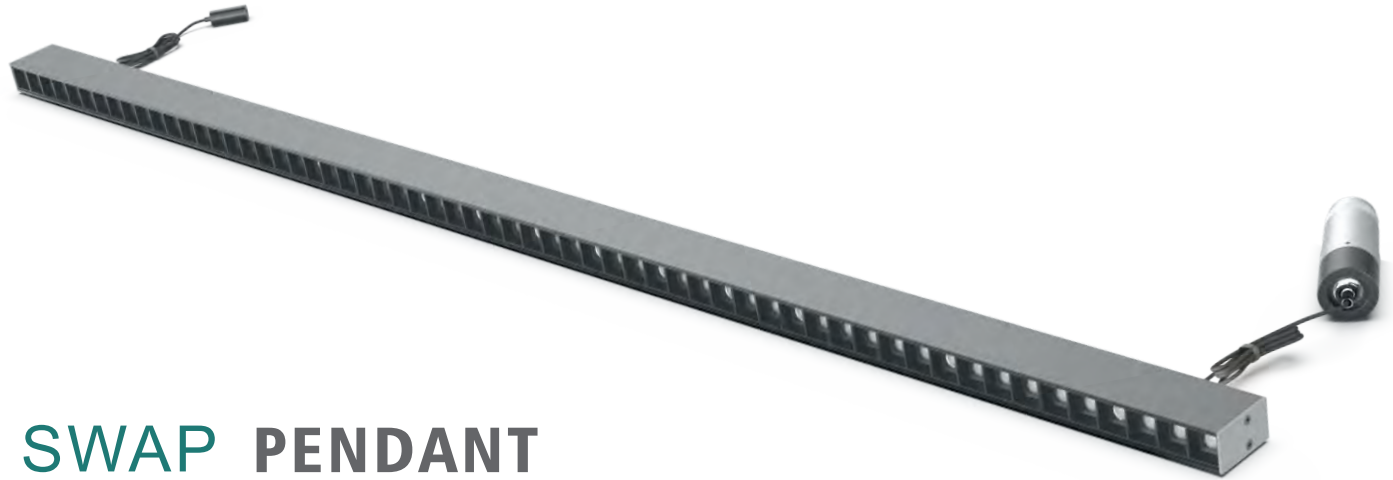

SWAP PENDANT

Crafted with high-quality components to achieve a UGR<13 rating, the pendant light offers a variety of angle options. Its main body is made of aluminum, ensuring durability. The pendant chandelier is designed to shine upwards, providing a stylish and sophisticated lighting solution.

Product Specifications:

Item code: LG-6027

Voltage: 48V DC

POWER: 24W(Up:12W/Down:12W)

Material: Aluminum/PC

Angle: 15°/24°/36°/60°

Color temperature: 2700K/3000K/4000K/5000K

Dimensions: 42.64"x0.91"x1.56"

Color: White\Black\Gold\Silver\Grey