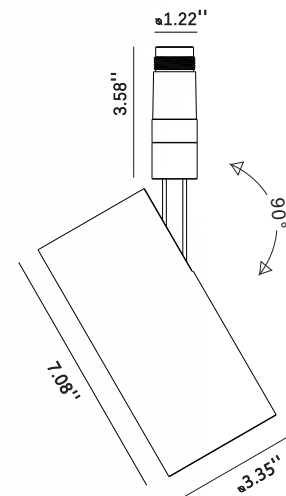

SWAP SPOTLIGHT

The spotlight offers a 355° rotation and a vertical angle of 90° providing various angle options. Its main body is constructed from aluminum, ensuring durability.

Product Specifications:

Item code: LG-6020

Voltage: 48V DC

POWER: 35W

Material: Aluminum

Angle: 15°/24°/36°/60°

Color temperature: 2700K/3000K/4000K/5000K

Dimensions: 7.08" x 3.35"

Color: White\Black\Gold\Silver\Grey