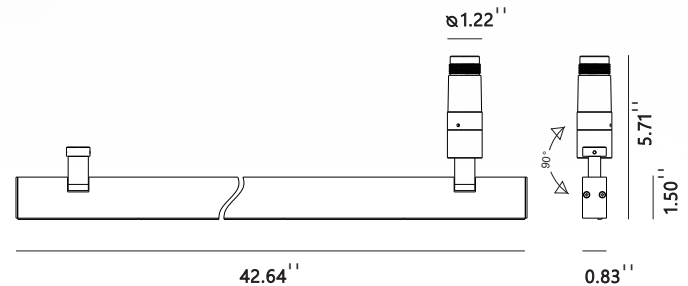

## Product Specifications:

Item code: LG-6008

Voltage: 48V DC

POWER: 24W

Material: Aluminum/PC

Color temperature: 2700K/3000K/4000K/5000K

Dimensions: 42.64"x $\varnothing$ 1.22"x5.71"

Color: White\Black\Gold\Silver\Grey