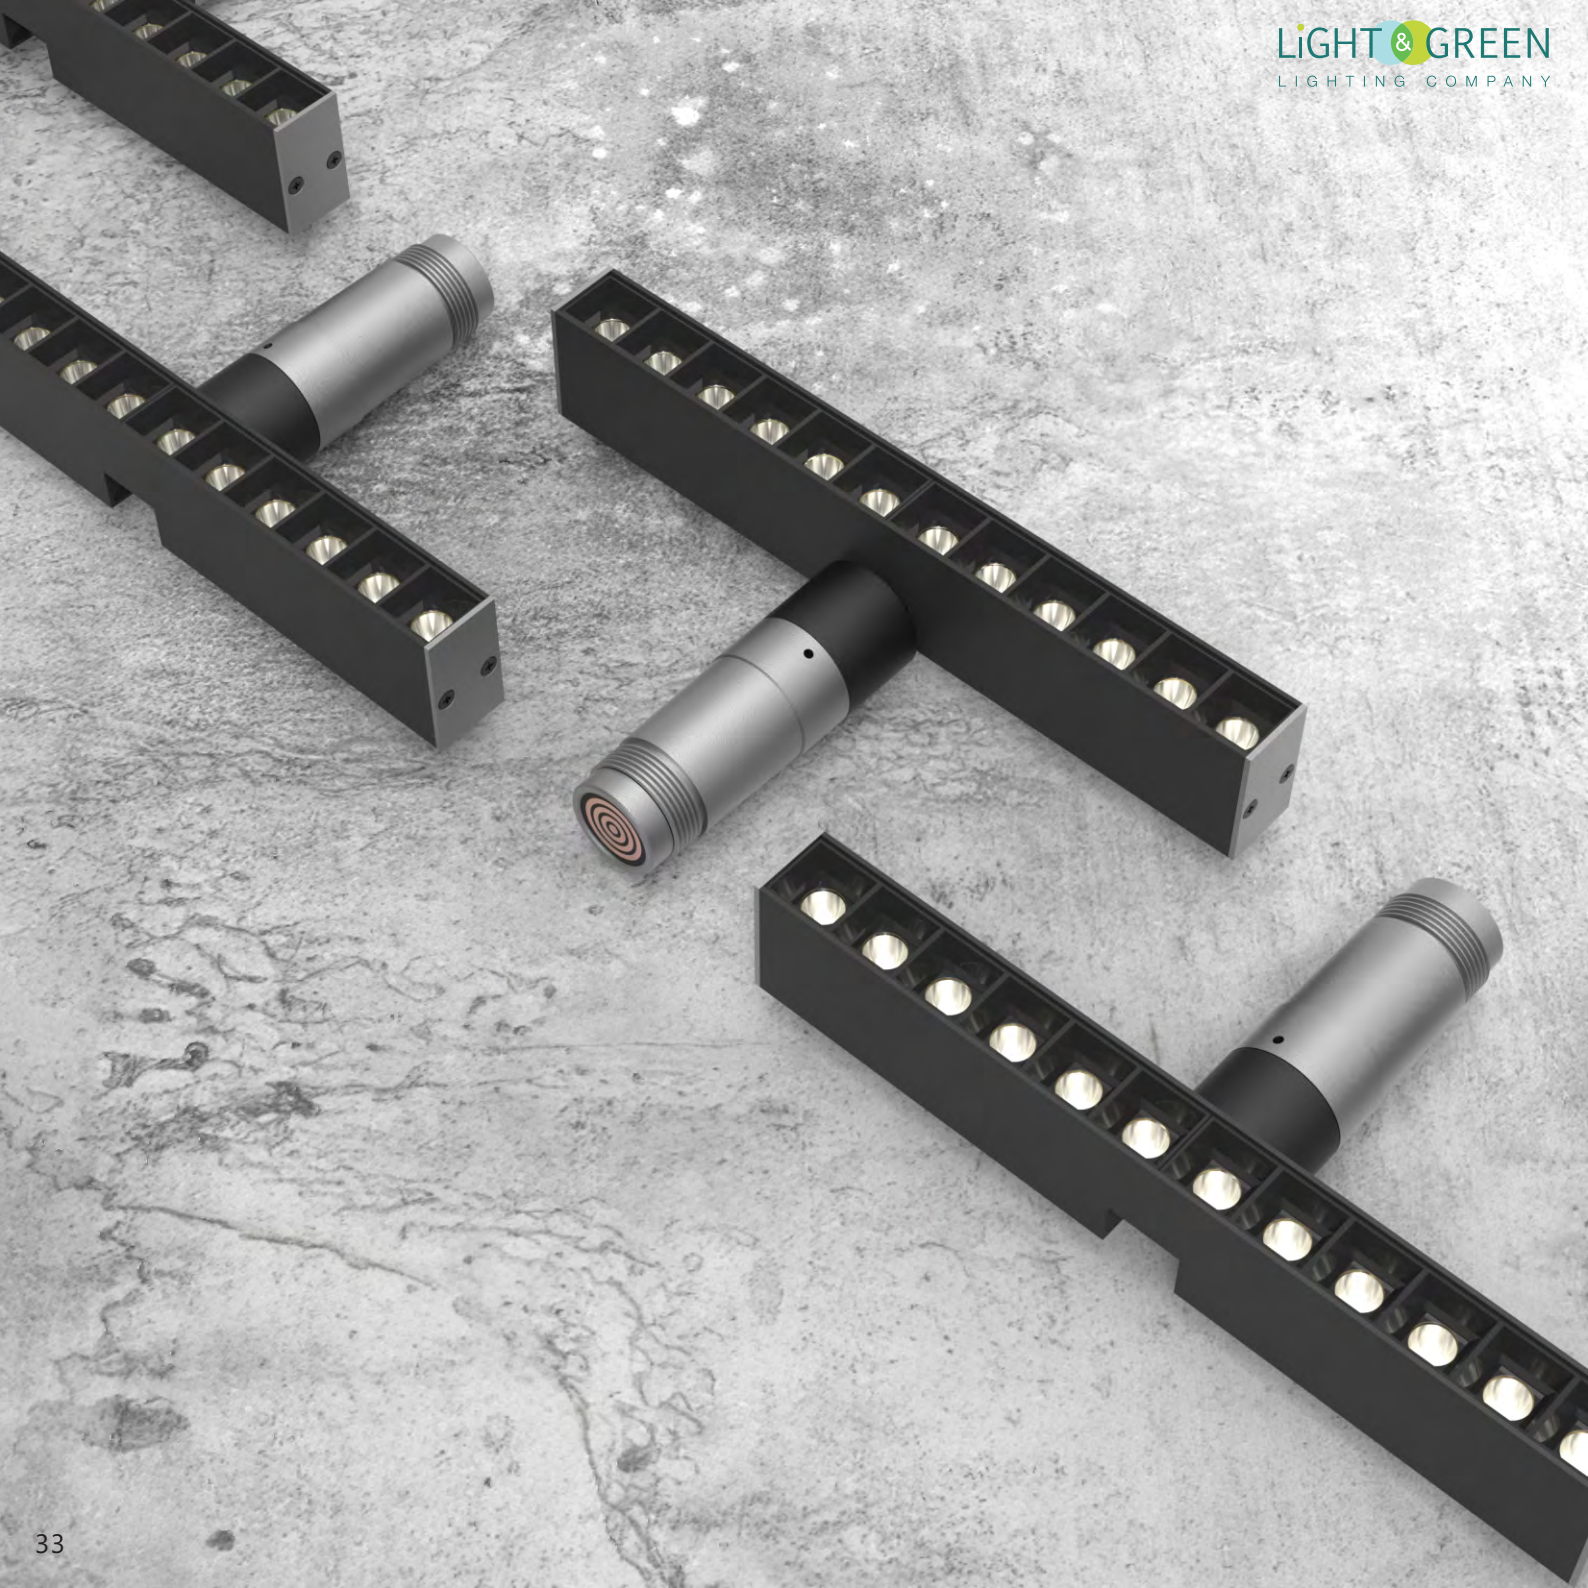

# SWAP ADJUST LINE

The adjustable line offers a 355° rotation and a vertical angle of 90° providing a range of angle options for flexibility. Crafted from aluminum, the main body ensures durability while offering high visual comfort for users.

## Product Specifications:

Item code: LG-6010

Voltage: 48V DC

POWER: 6W

Material: Aluminum/PC

Angle: 15°/24°/36°/60°

Color temperature: 2700K/3000K/4000K/5000K

Dimensions: 4.37" x 1.22" x 5.31"

## SWAP ADJUST LINE

The adjustable line offers a 355° rotation and a vertical angle of 90° providing a range of angle options for flexibility. Crafted from aluminum, the main body ensures durability while offering high visual comfort for users.