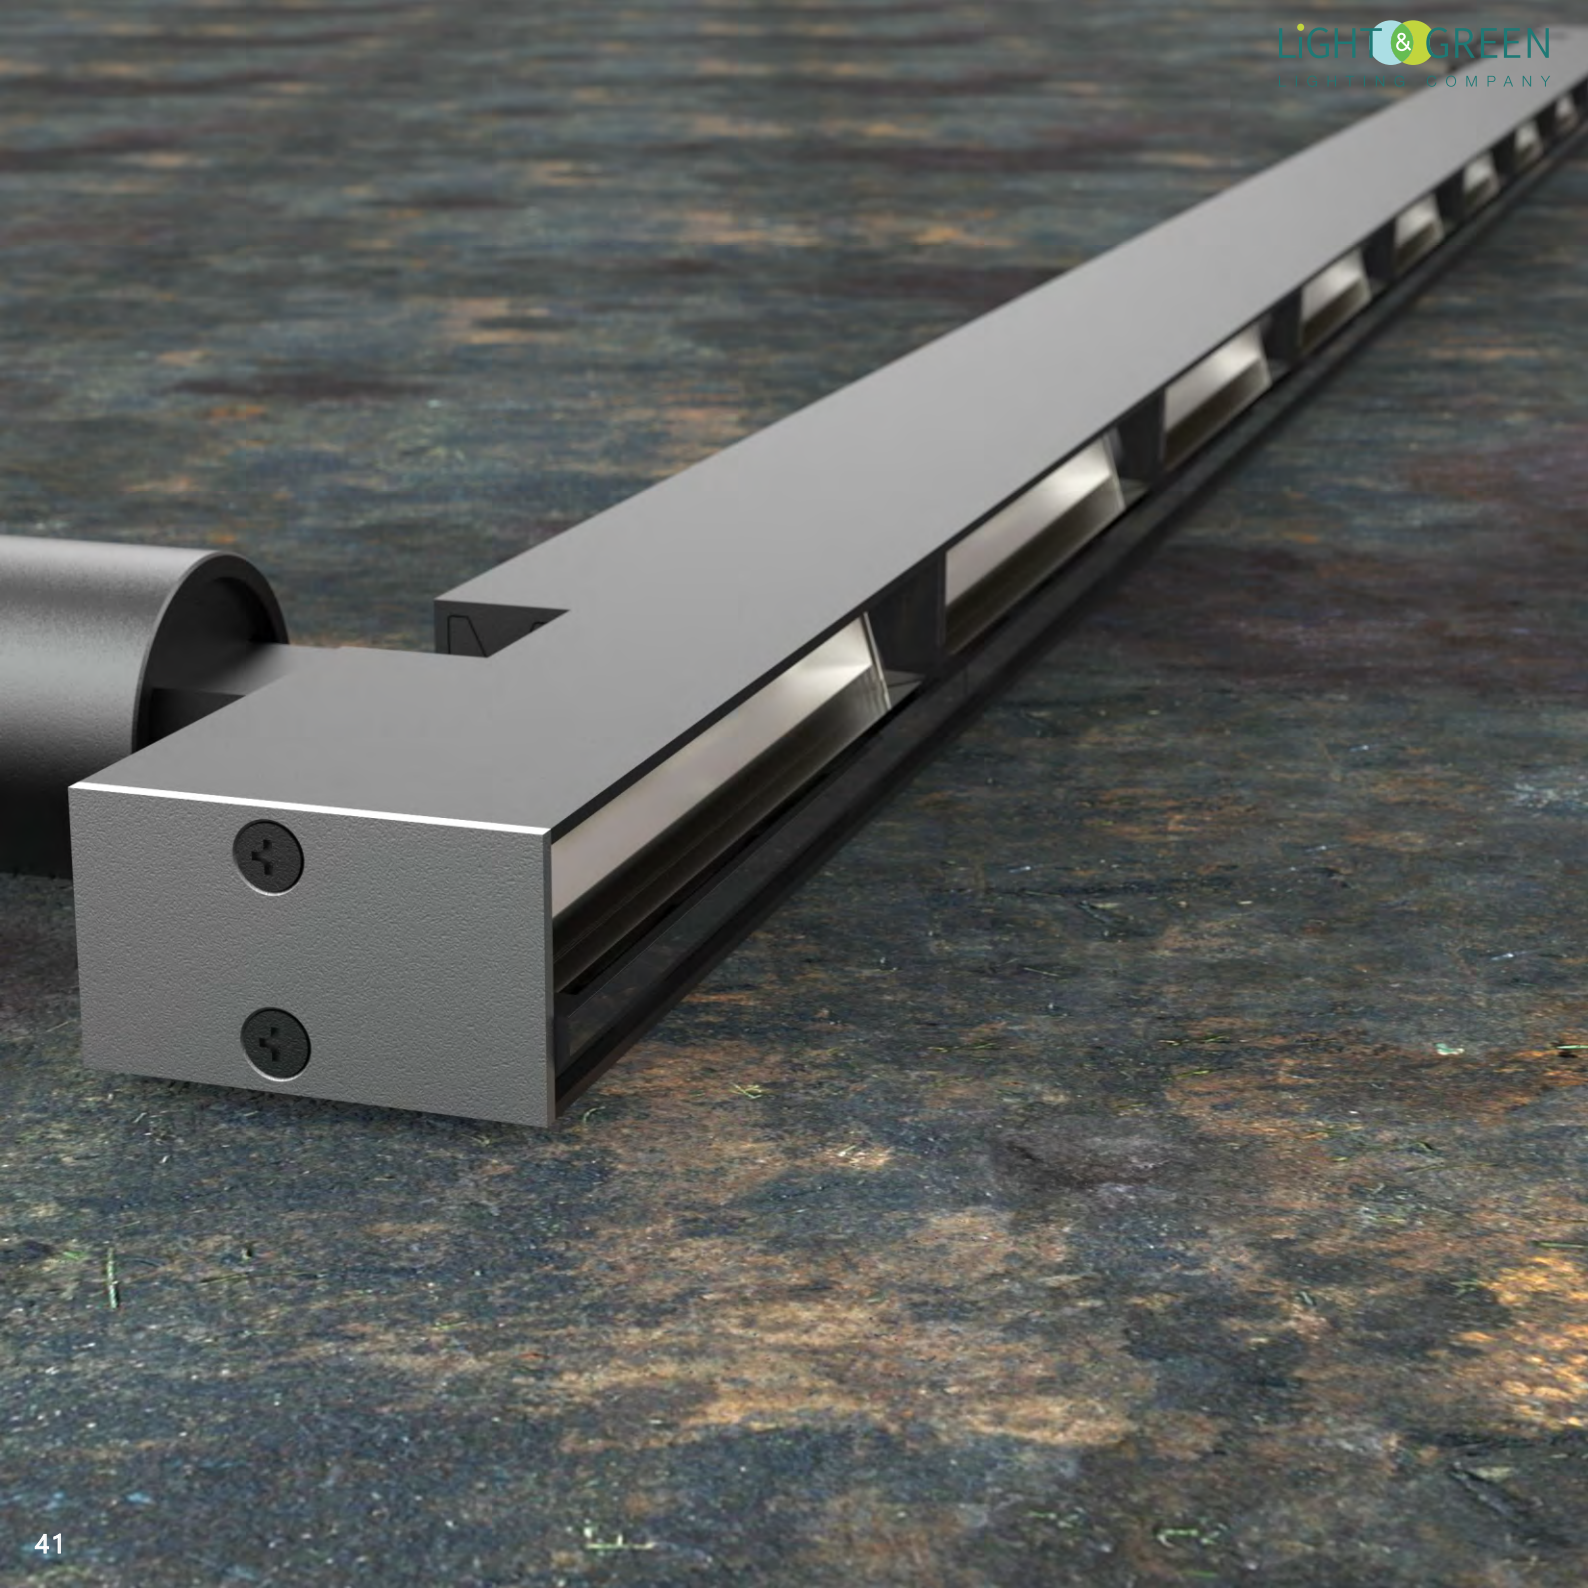

# SWAP WALLWASHER

The wallwasher is designed to illuminate a wide range of wall surfaces. Its adjustable light direction ensures even lighting across the entire wall for a balanced and uniform illumination effect.