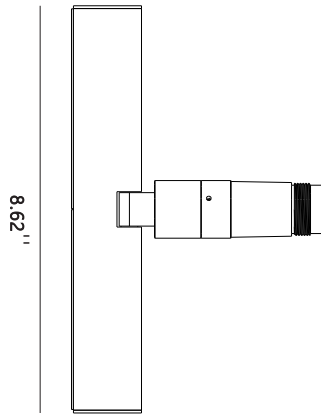

## Product Specifications:

Item code: LG-6007

Voltage: 48V DC

POWER: 12W

Material: Aluminium/PC

Color temperature: 2700K/3000K/4000K/5000K

Dimensions: 42.64"x1.22"x5.31"

Color: White\Black\Gold\Silver\Grey