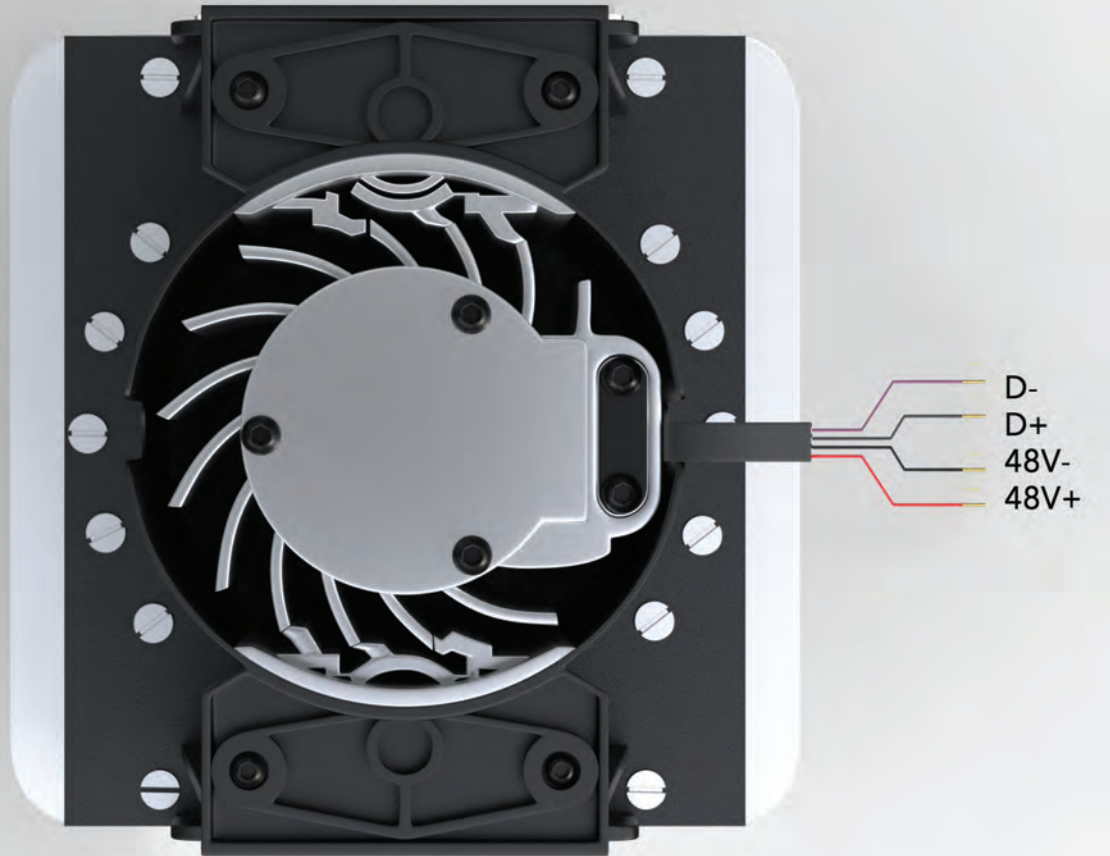

SWAP CONTROL TYPE

All modules are powered by 48V constant voltage power supply .
There are four control type for this system.

- 1.The 0-10V driver needs to connect "D+" and "D-" to 0-10v controller.
- 2.The converntional driver and zigbee driver do not need to connect "D+" and "D-".