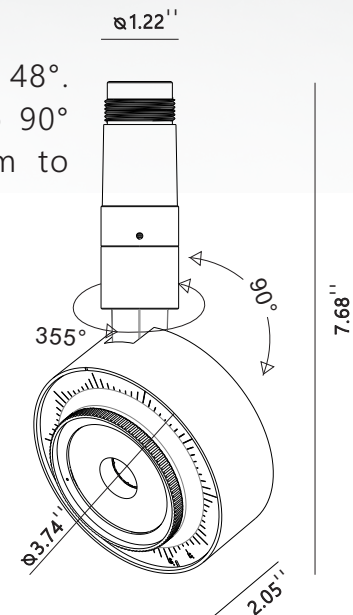

Product Specifications:

Item code: LG-6005

Voltage: 48V DC

POWER: 18W

Material: Aluminum/PMMA

Angle: 15°~48°

Color temperature: 2700K/3000K/4000K/5000K

Dimensions: 7.68"x ϕ 3.74"x2.05"

Color: White\Black\Gold\Silver\Grey