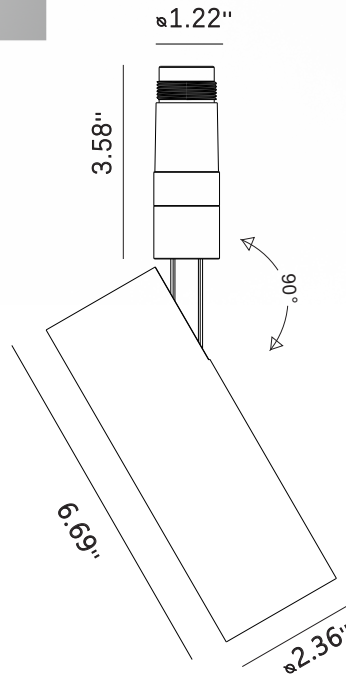

SWAP SPOTLIGHT

The spotlight offers a 355° rotation and a vertical angle of 90° providing various angle options. Its main body is constructed from aluminum, ensuring durability.

Product Specifications:

Item code: LG-6019

Voltage: 48V DC

POWER: 24W

Material: Aluminum

Angle: 15°/24°/36°/60°

Color temperature: 2700K/3000K/4000K/5000K

Dimensions: 6.69"x $\varnothing$ 2.36"

Color: White\Black\Gold\Silver\Grey