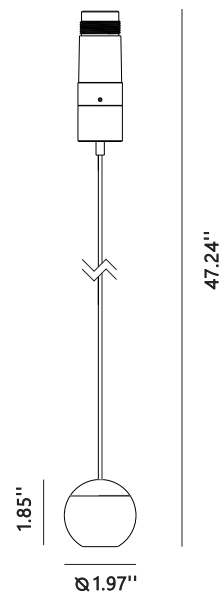

SWAP PENDANT

The pendant is processed with high-quality aluminum. There are a variety of colors on the surface that can be combined.

Product Specifications:

Item code: LG-6031

Voltage: 48V DC

POWER: 5W

Material: Aluminum/PC

Angle: 55°

Color temperature: 2700K/3000K/4000K/5000K

Dimensions: $\varnothing$ 1.97"x1.85"

Color: White\Black\Gold\Silver\Grey