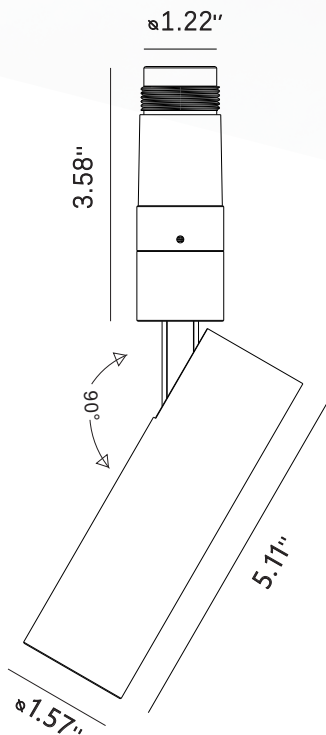

SWAP SPOTLIGHT

The spotlight offers a 355° rotation and a vertical angle of 90° providing various angle options. Its main body is constructed from aluminum, ensuring durability.

Product Specifications:

Item code: LG-6017

Voltage: 48V DC

POWER: 8W

Material: Aluminum

Angle: 15°/24°/36°/60°

Color temperature: 2700K/3000K/4000K/5000K

Dimensions: 5.11" x $\varnothing$ 1.57"

Color: White\Black\Gold\Silver\Grey