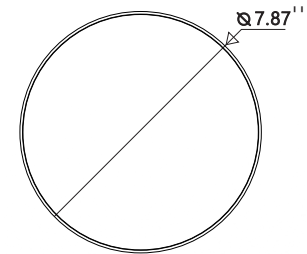

SWAP PANEL

The panel light is equipped with double-layer optical panels to create a softer and more comfortable lighting experience. Its main body is constructed from durable aluminum for long-lasting quality.

Product Specifications:

Item code: LG-6038

Voltage: 48V DC

POWER: 24W

Material: Aluminum/PC

Angle: 60°

Color temperature: 2700K/3000K/4000K/5000K

Dimensions: $\varnothing 7.87'' \times 4.76''$

Color: White\Black\Gold\Silver\Grey