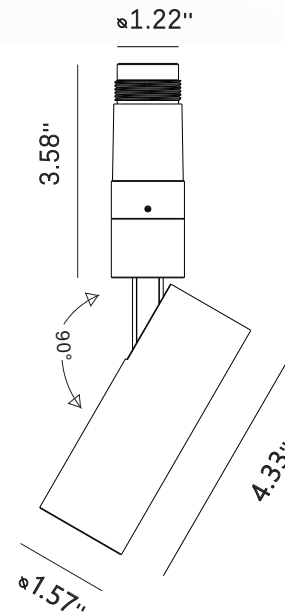

Product Specifications:

Item code: LG-6016

Voltage: 48V DC

POWER: 6W

Material: Aluminum

Angle: 15°/24°/36°/60°

Color temperature: 2700K/3000K/4000K/5000K

Dimensions: 4.33" x 1.57"

Color: White\Black\Gold\Silver\Grey