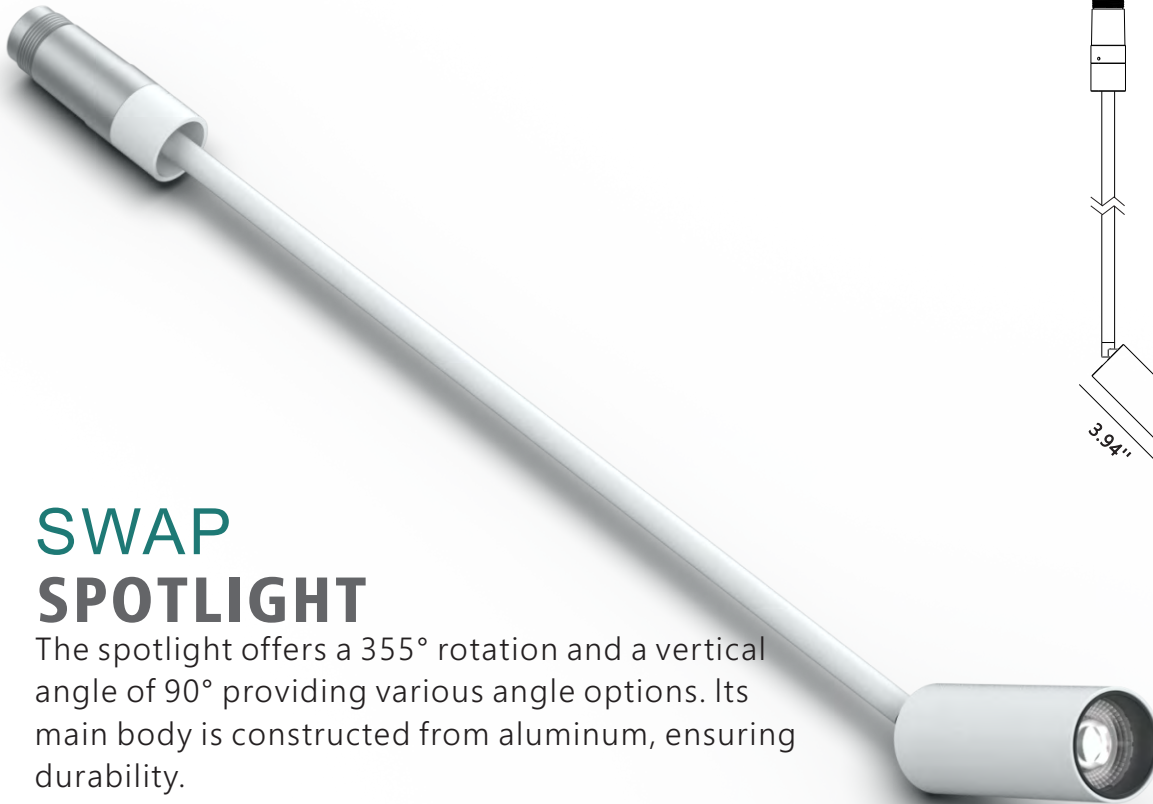

# SWAP SPOTLIGHT

The spotlight offers a 355° rotation and a vertical angle of 90° providing various angle options. Its main body is constructed from aluminum, ensuring durability.

## Product Specifications:

Item code: LG-6020

Voltage: 48V DC

POWER: 35W

Material: Aluminum

Angle: 15°/24°/36°/60°

Color temperature: 2700K/3000K/4000K/5000K

Dimensions: 7.08" x 3.35"

## SWAP SPOTLIGHT

The spotlight offers a 355° rotation and a vertical angle of 90° providing various angle options. Its main body is constructed from aluminum, ensuring durability.