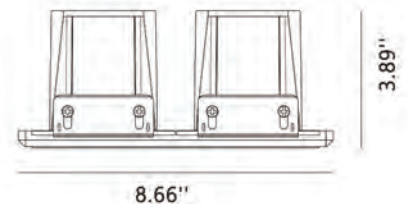

### Product Specifications:

Item code: LG-6000/2

Voltage: 48V DC

Material: Aluminum/PC/Plaster

Dimensions: 8.66"x5.11"x3.89"

Color: White