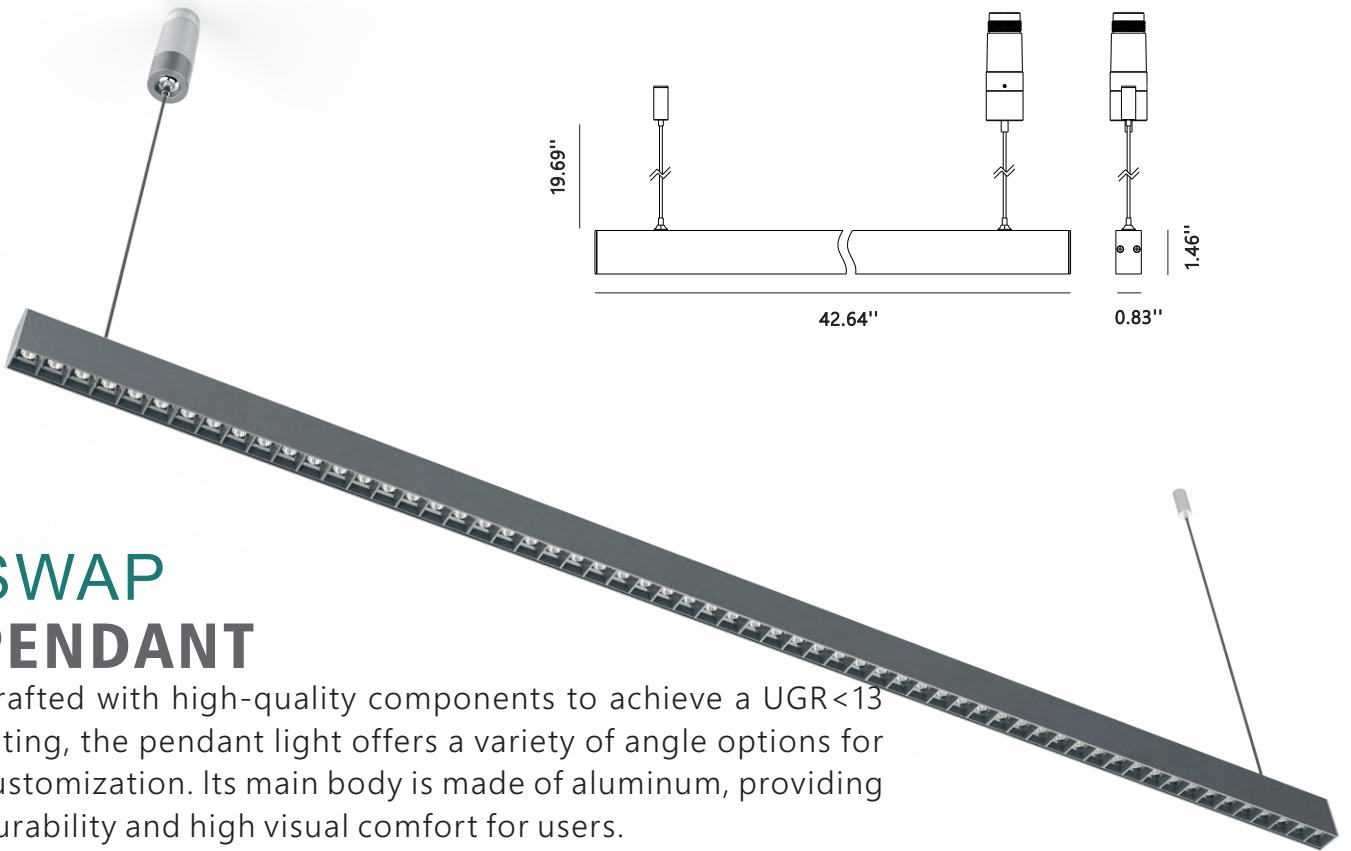

SWAP PENDANT

Crafted with high-quality components to achieve a UGR<13 rating, the pendant light offers a variety of angle options for customization. Its main body is made of aluminum, providing durability and high visual comfort for users.

Product Specifications:

Item code: LG-6013

Voltage: 48V DC

POWER: 24W

Material: Aluminum/PC

Angle: 15°/24°/36°/60°

Color temperature: 2700K/3000K/4000K/5000K

Dimensions: 42.64"x0.83"x1.46"

Color: White\Black\Gold\Silver\Grey