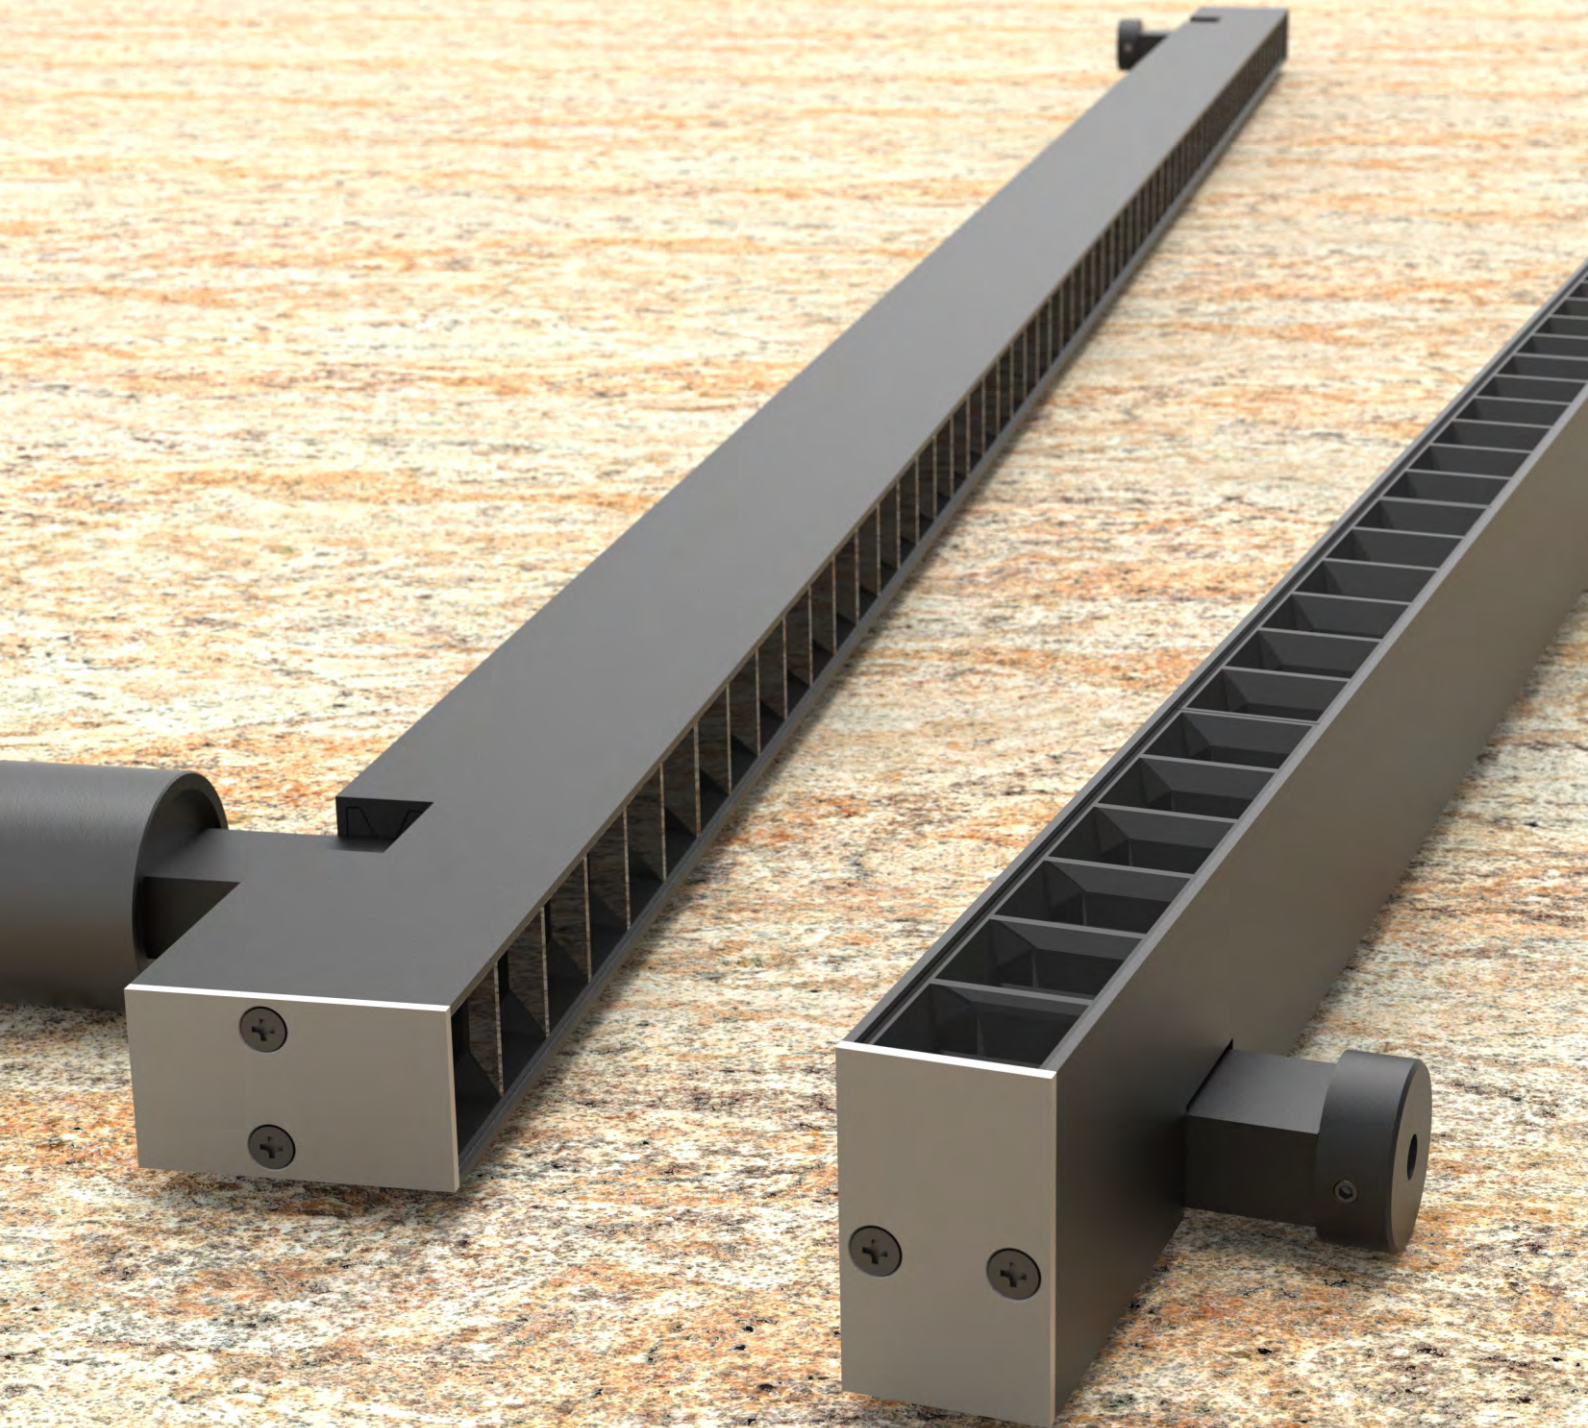

# SWAP ADJUST LINE

The adjustable line offers a 355° rotation and a vertical angle of 90° providing a range of angle options for flexibility. Crafted from aluminum, the main body ensures durability while offering high visual comfort for users.

## SWAP ADJUST LINE

The adjustable line offers a 355° rotation and a vertical angle of 90° providing a range of angle options for flexibility. Crafted from aluminum, the main body ensures durability while offering high visual comfort for users.

### Product Specifications:

Item code: LG-6011

Voltage: 48V DC

POWER: 12W

Material: Aluminum/PC

Angle: 15°/24°/36°/60°

Color temperature: 2700K/3000K/4000K/5000K

Dimensions: 8.62" x 1.22" x 5.31"

# SWAP ADJUST LINE

The adjust line using high-quality components to make UGR < 13. The adjust line has a variety of angle options. Main body made of aluminum. High visual comfort.