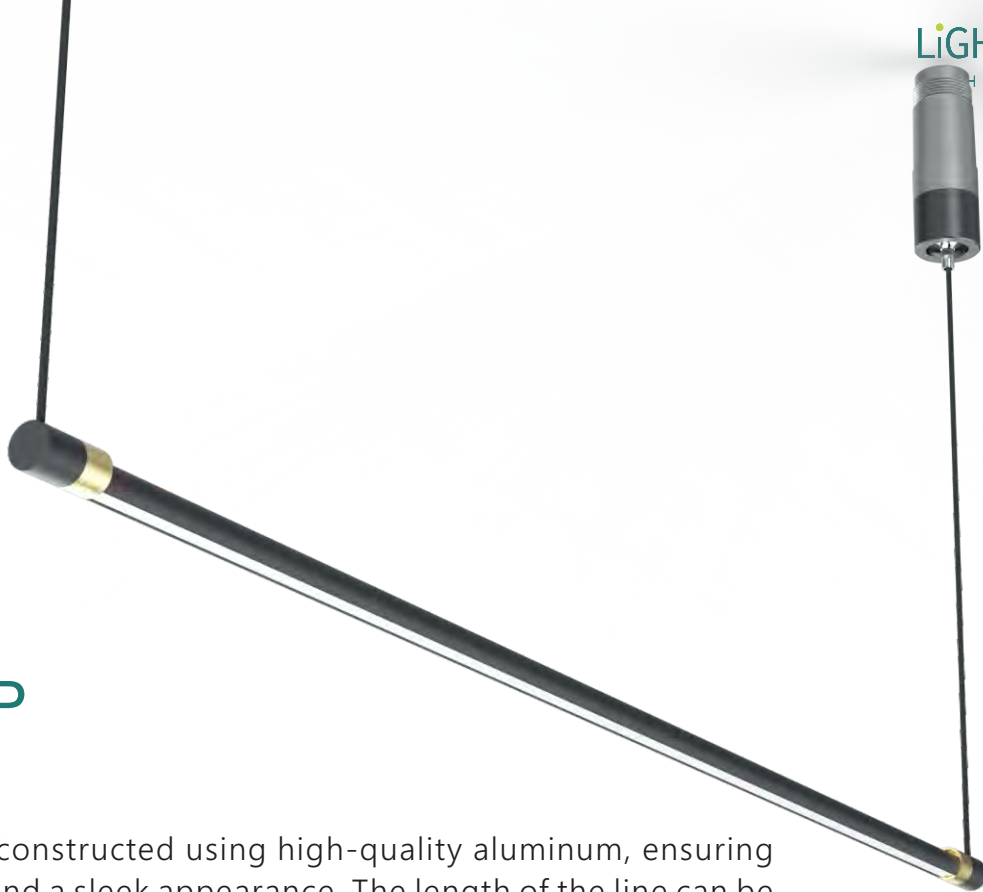

### Product Specifications:

Item code: LG-6025

Voltage: 48V DC

POWER: 24W(Up:12W/Down:12W)

Material: Aluminum/PC

Color temperature: 2700K/3000K/4000K/5000K

Dimensions: 42.64"x0.83"x1.46"

Color: White\Black\Gold\Silver\Grey

## SWAP LINE

The line is constructed using high-quality aluminum, ensuring durability and a sleek appearance. The length of the line can be customized to meet our specific requirements.