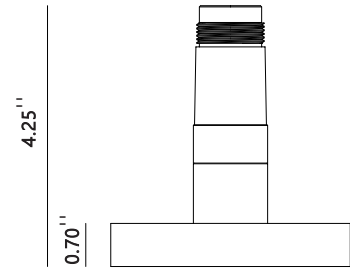

SWAP PANEL

The panel light is equipped with double-layer optical panels to create a softer and more comfortable lighting experience. Its main body is constructed from durable aluminum for long-lasting quality.

Product Specifications:

Item code: LG-6028

Voltage: 48V DC

POWER: 10W

Material: Aluminum/PC

Angle: 60°

Color temperature: 2700K/3000K/4000K/5000K

Dimensions: $\varnothing 3.94'' \times 4.25''$

Color: White\Black\Gold\Silver\Grey