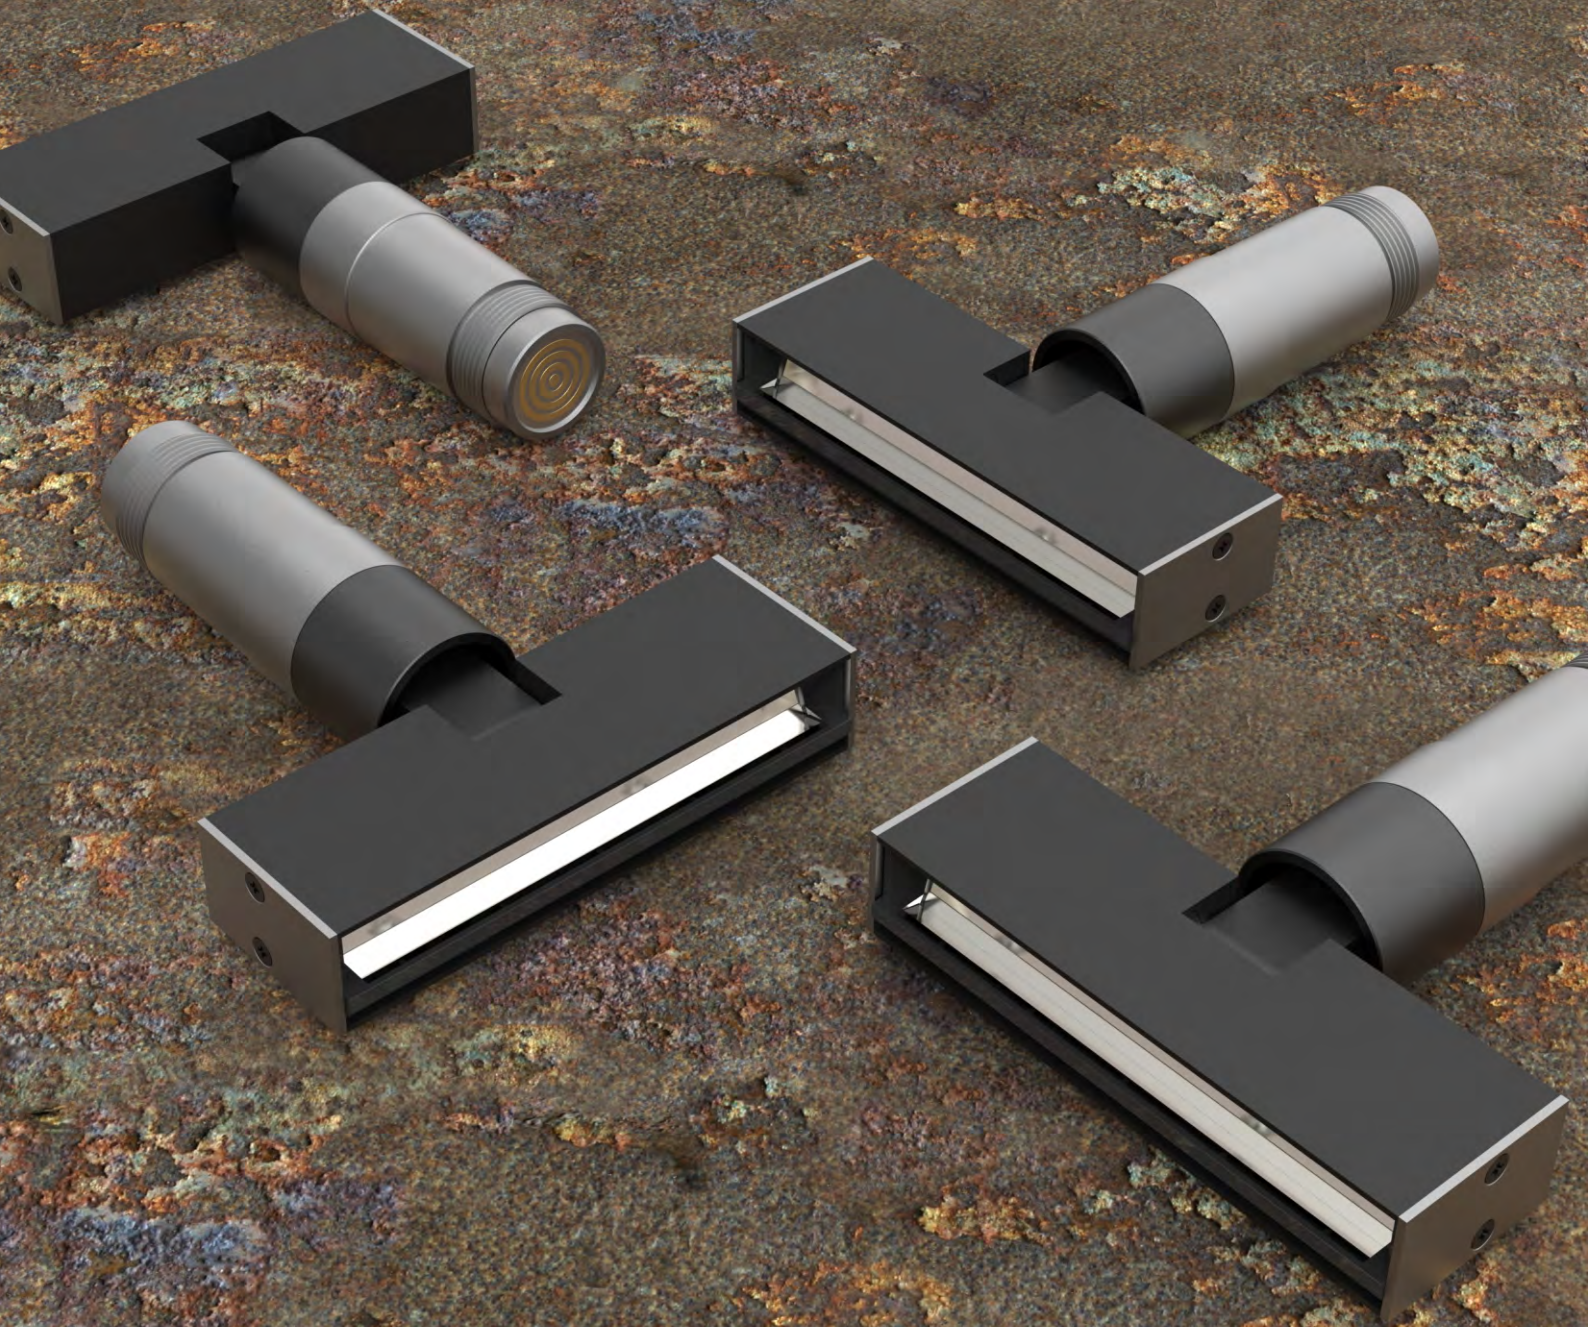

# SWAP ADJUST LINE

The adjust line using high-quality components to make UGR < 13. The adjust line has a variety of angle options. Main body made of aluminum. High visual comfort.

# SWAP WALLWASHER

The wallwasher is designed to illuminate a wide range of wall surfaces. Its adjustable light direction ensures even lighting across the entire wall for a balanced and uniform illumination effect.