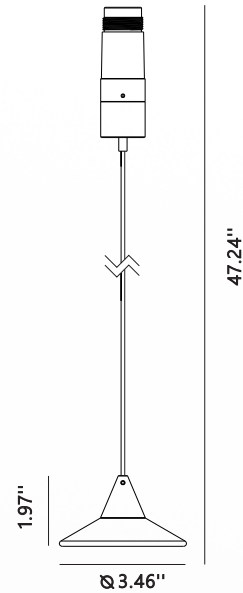

SWAP PENDANT

The pendant is processed with high-quality aluminum. There are a variety of colors on the surface that can be combined.

Product Specifications:

Item code: LG-6033

Voltage: 48V DC

POWER: 5W

Material: Aluminum/PC

Angle: 55°

Color temperature: 2700K/ 3000K/ 4000K/ 5000K

Dimensions: $\varnothing$ 3.46"x1.97"

Color: White\Black\Gold\Silver\Grey