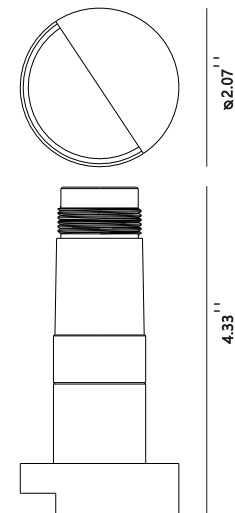

### Product Specifications:

Item code: LG-6000/2

Voltage: 48V DC

Material: Aluminum/PC/Plaster

Dimensions: 8.66"x5.11"x3.89"

Color: White

## Product Specifications:

Item code: LG-6028

Voltage: 48V DC

POWER: 10W

Material: Aluminum/PC

Angle: 60°

Color temperature: 2700K/3000K/4000K/5000K

Dimensions:  $\varnothing 3.94'' \times 4.25''$

## Product Specifications:

Item code: LG-6038

Voltage: 48V DC

POWER: 24W

Material: Aluminum/PC

Angle: 60°

Color temperature: 2700K/3000K/4000K/5000K

Dimensions:  $\varnothing 7.87'' \times 4.76''$

### Product Specifications:

Item code: LG-6004

Voltage: 48V DC

POWER: 10W

Material: Aluminum

Color temperature: 2700K/3000K/4000K/5000K

Dimensions:  $\varnothing$ 2.07"x4.33"

Color: White\Black\Gold\Silver\Grey