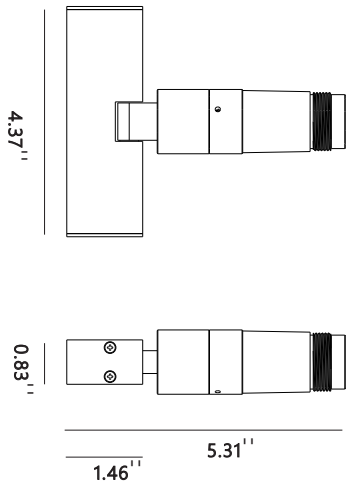

SWAP ADJUST LINE

The adjustable line offers a 355° rotation and a vertical angle of 90° providing a range of angle options for flexibility. Crafted from aluminum, the main body ensures durability while offering high visual comfort for users.

Product Specifications:

Item code: LG-6010

Voltage: 48V DC

POWER: 6W

Material: Aluminum/PC

Angle: 15°/24°/36°/60°

Color temperature: 2700K/3000K/4000K/5000K

Dimensions: 4.37" x 1.22" x 5.31"

Color: White\Black\Gold\Silver\Grey