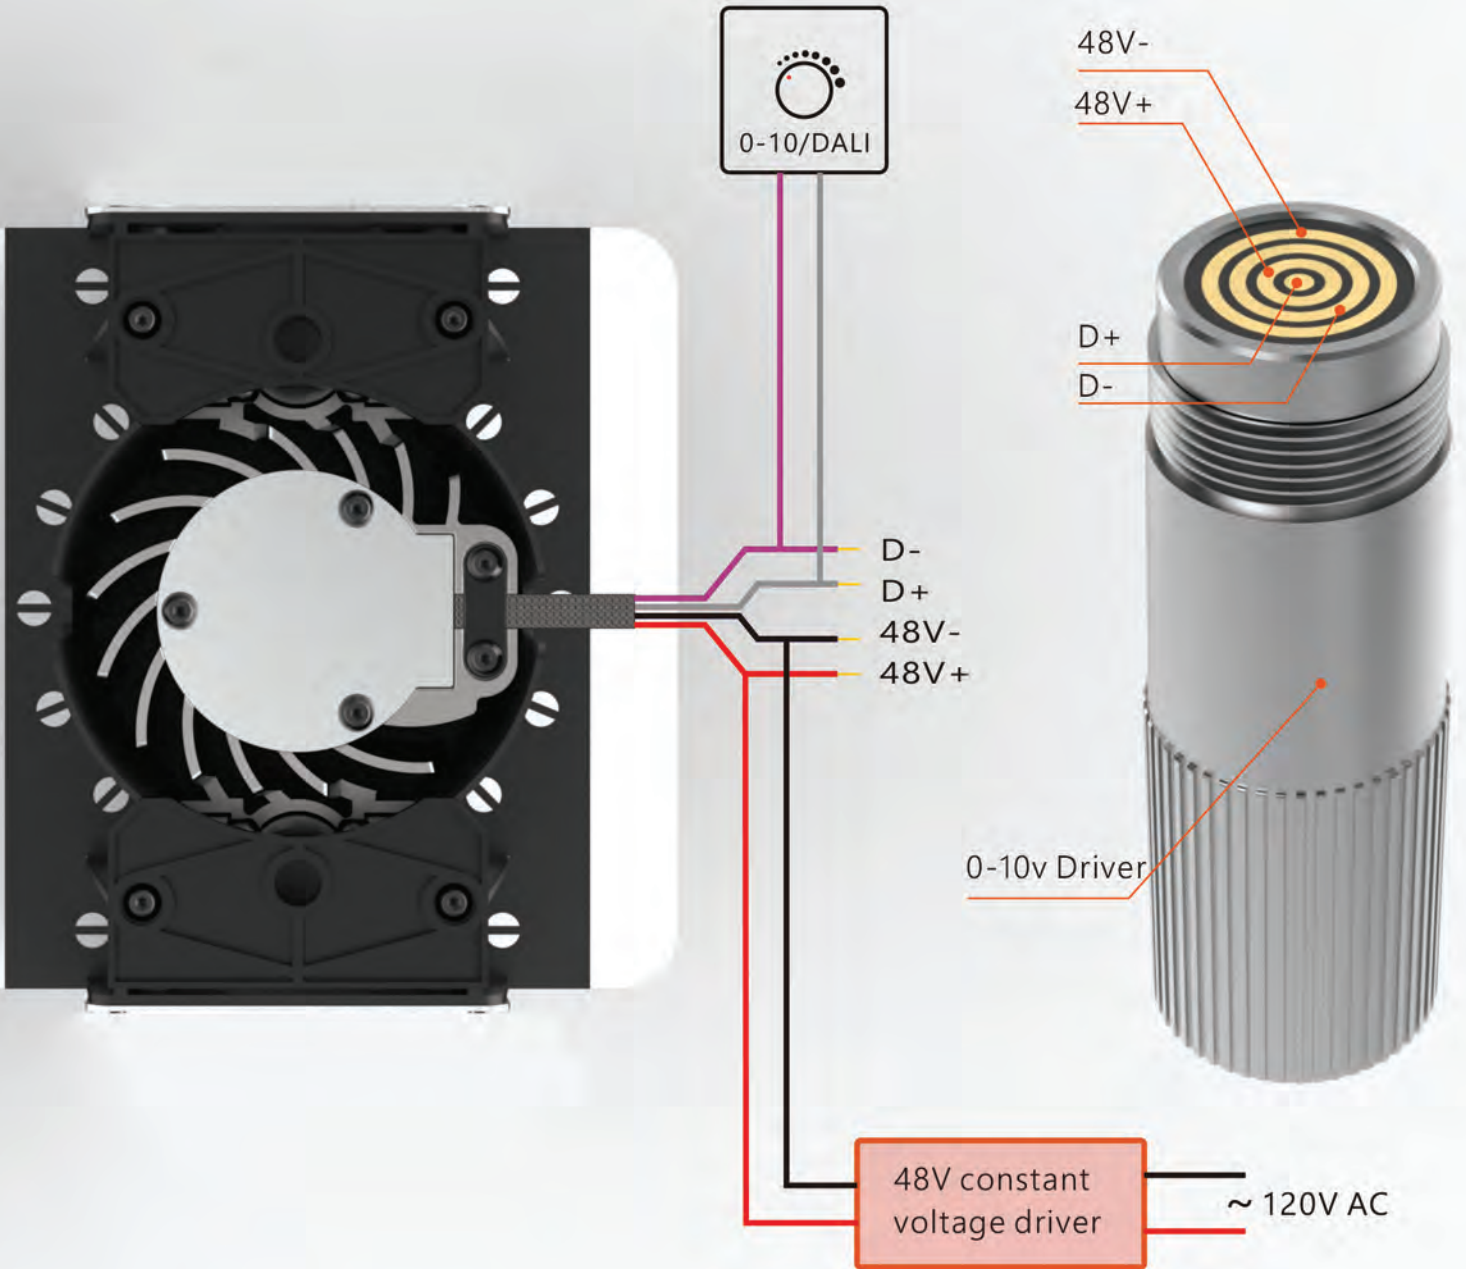

The 0-10V & DALI connection control type