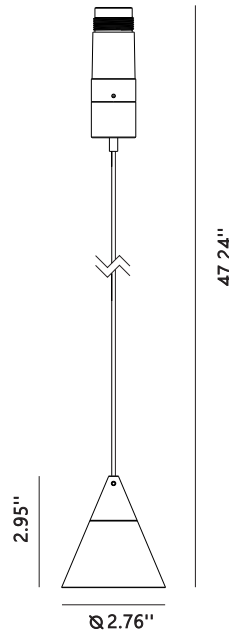

SWAP PENDANT

The pendant is processed with high-quality aluminum. There are a variety of colors on the surface that can be combined.

Product Specifications:

Item code: LG-6034

Voltage: 48V DC

POWER: 5W

Material: Aluminum/PC

Angle: 55°

Color temperature: 2700K/3000K/4000K/5000K

Dimensions: $\varnothing$ 2.76"x2.95"

Color: White\Black\Gold\Silver\Grey