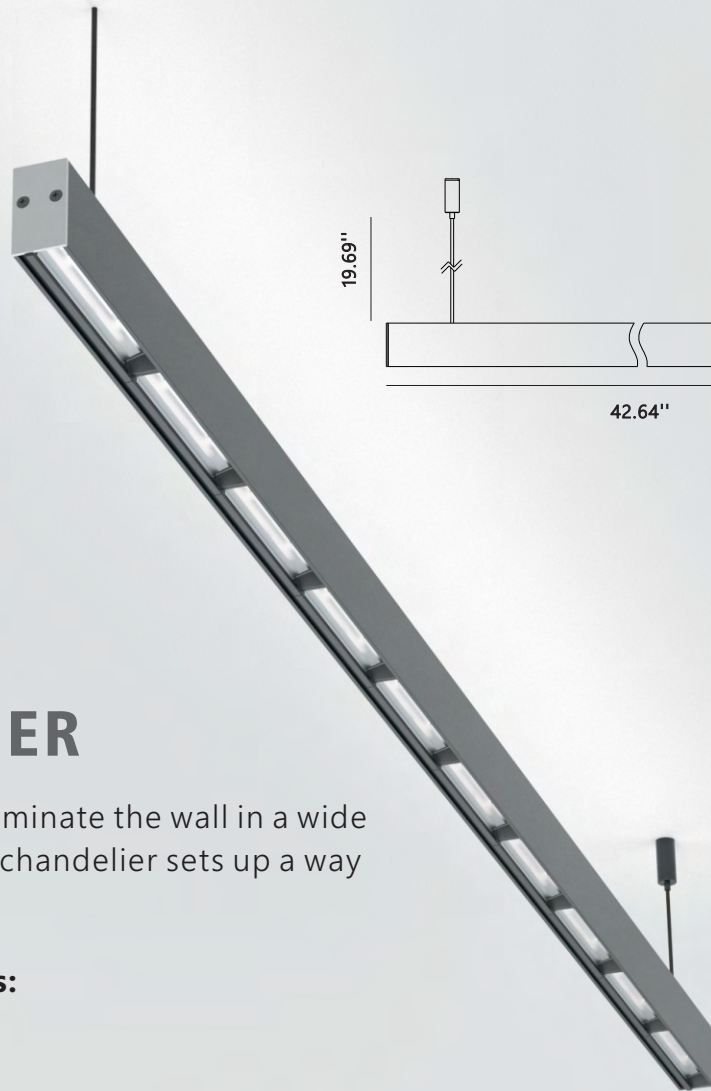

SWAP WALLWASHER

The wallwasher can illuminate the wall in a wide range. The wallwasher chandelier sets up a way to shine upwards

Product Specifications:

Item code: LG-6025

Voltage: 48V DC

POWER: 24W(Up:12W/Down:12W)

Material: Aluminum/PC

Color temperature: 2700K/3000K/4000K/5000K

Dimensions: 42.64"x0.83"x1.46"

Color: White\Black\Gold\Silver\Grey