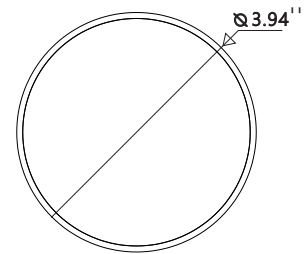

SWAP PANEL

The panel light is equipped with double-layer optical panels to create a softer and more comfortable lighting experience. Its main body is constructed from durable aluminum for long-lasting quality.

Product Specifications:

Item code: LG-6028

Voltage: 48V DC

POWER: 10W

Material: Aluminum/PC

Angle: 60°

Color temperature: 2700K/3000K/4000K/5000K

Dimensions: $\varnothing 3.94'' \times 4.25''$

Color: White\Black\Gold\Silver\Grey