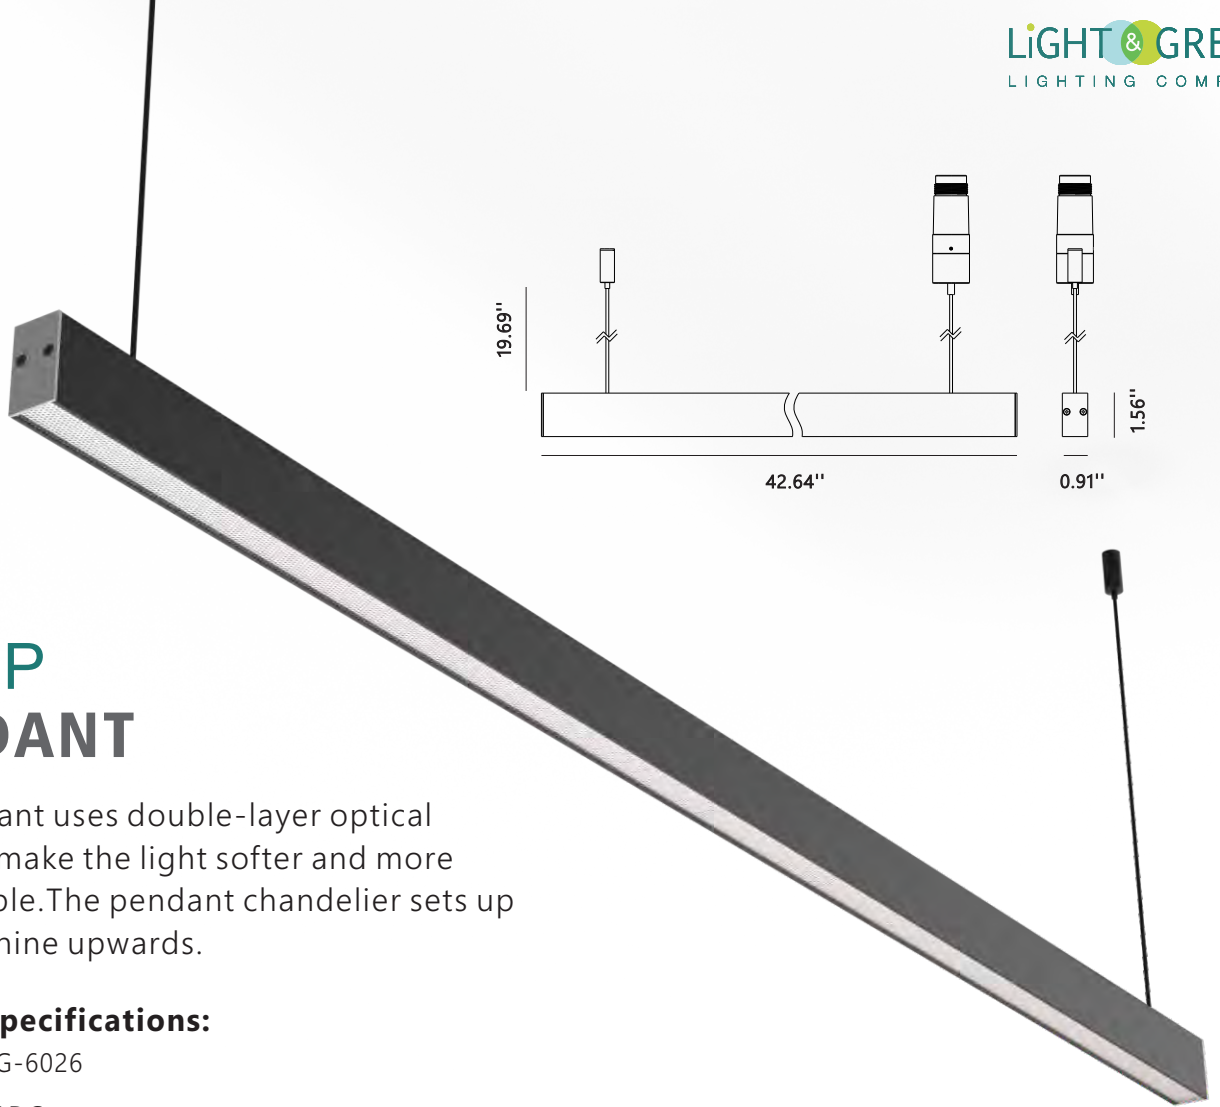

SWAP PENDANT

This pendant uses double-layer optical panels to make the light softer and more comfortable. The pendant chandelier sets up a way to shine upwards.

Product Specifications:

Item code: LG-6026

Voltage: 48V DC

POWER: 24W(Up:12W/Down:12W)

Material: Aluminum/PC

Angle: 60°

Color temperature: 2700K/3000K/4000K/5000K

Dimensions: 42.64"x0.91"x1.56"

Color: White\Black\Gold\Silver\Grey