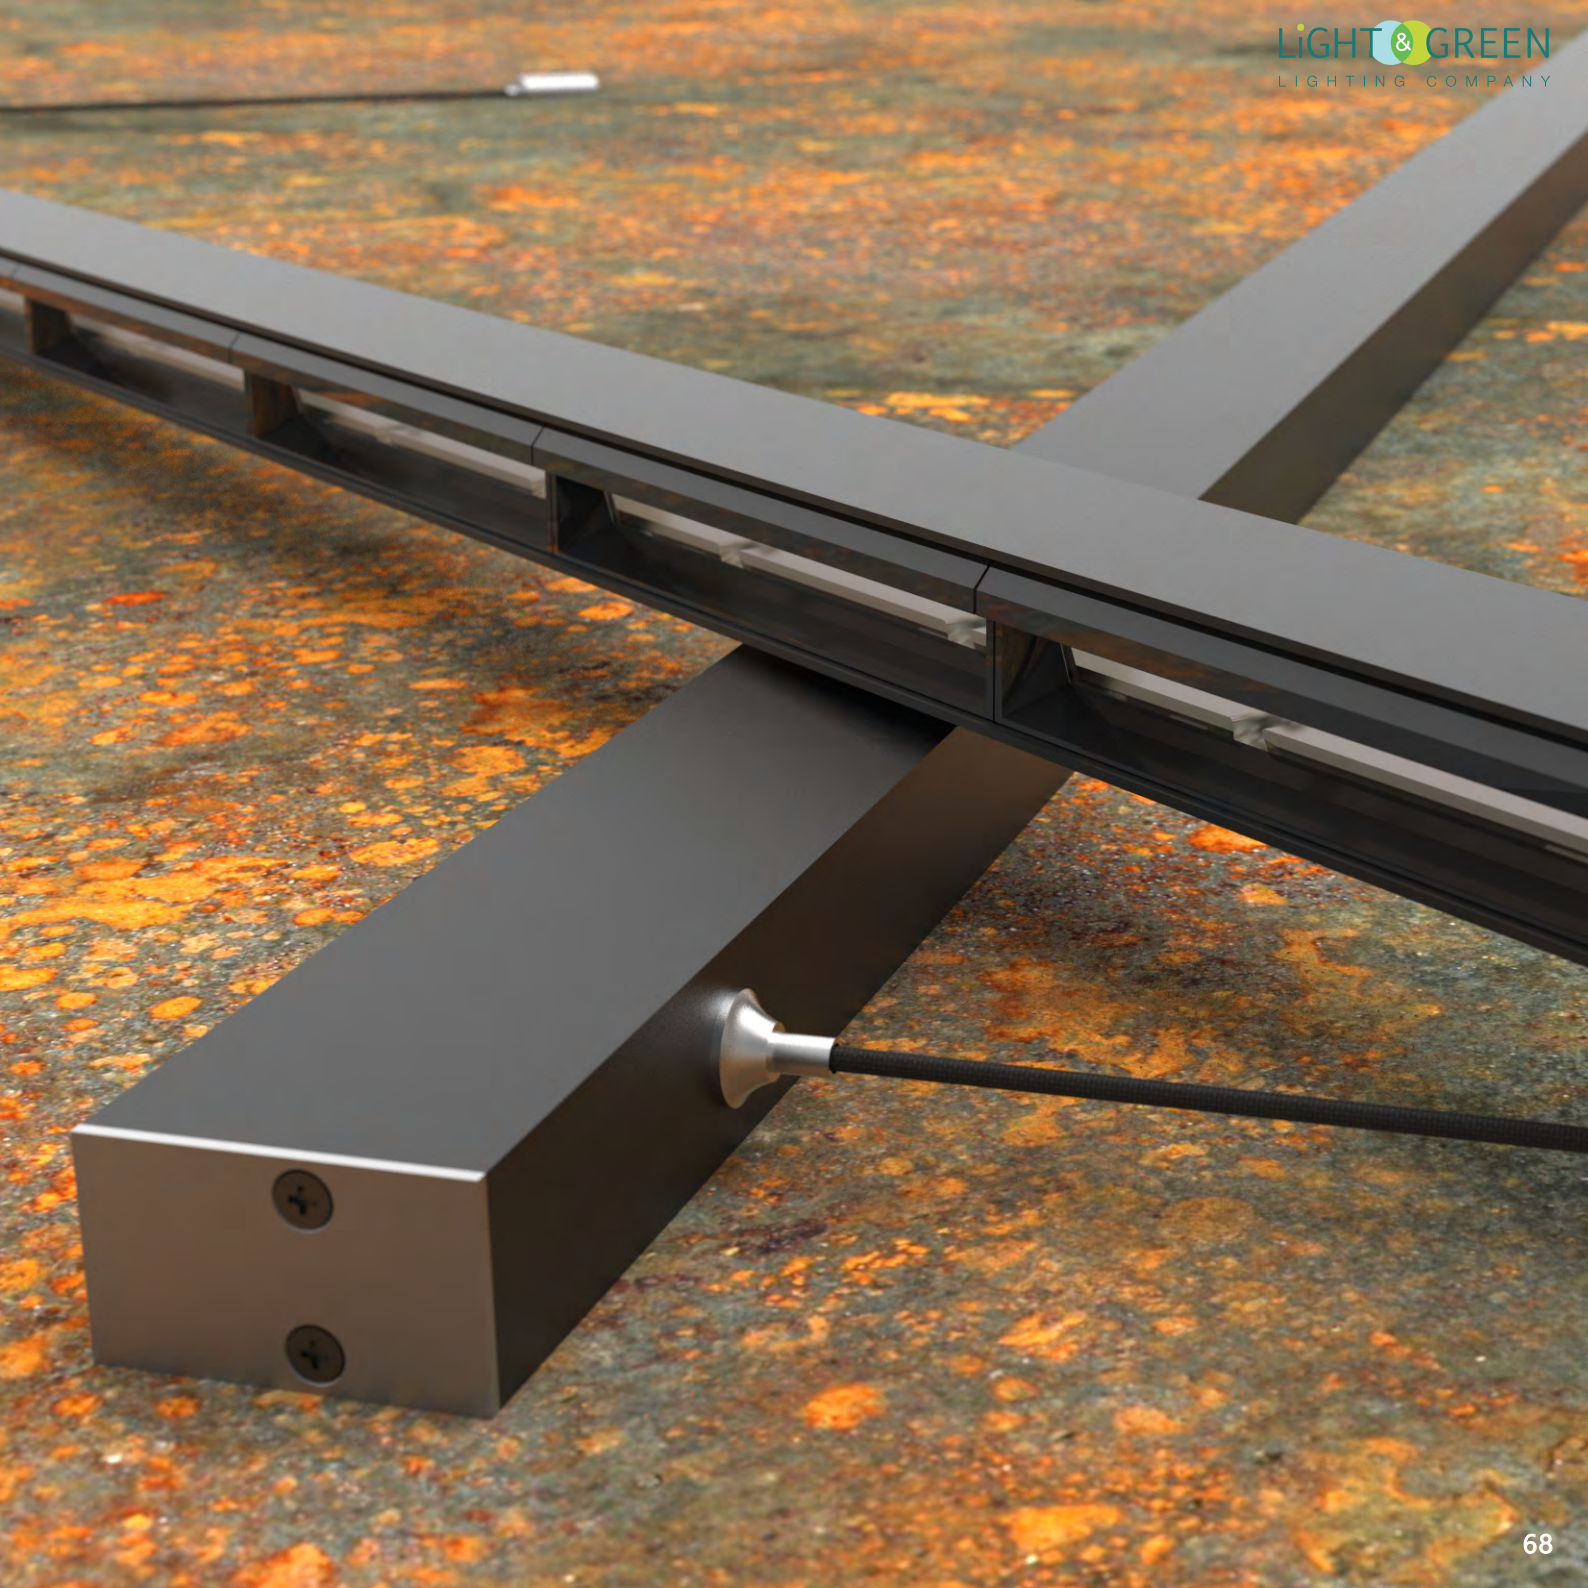

## SWAP PENDANT

Crafted with high-quality components to achieve a UGR<13 rating, the pendant light offers a variety of angle options. Its main body is made of aluminum, ensuring durability. The pendant chandelier is designed to shine upwards, providing a stylish and sophisticated lighting solution.