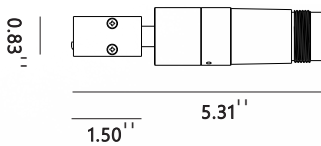

SWAP WALLWASHER

The wallwasher is designed to illuminate a wide range of wall surfaces. Its adjustable light direction ensures even lighting across the entire wall for a balanced and uniform illumination effect.

Product Specifications:

Item code: LG-6007

Voltage: 48V DC

POWER: 12W

Material: Aluminium/PC

Color temperature: 2700K/3000K/4000K/5000K

Dimensions: 42.64"x1.22"x5.31"

Color: White\Black\Gold\Silver\Grey