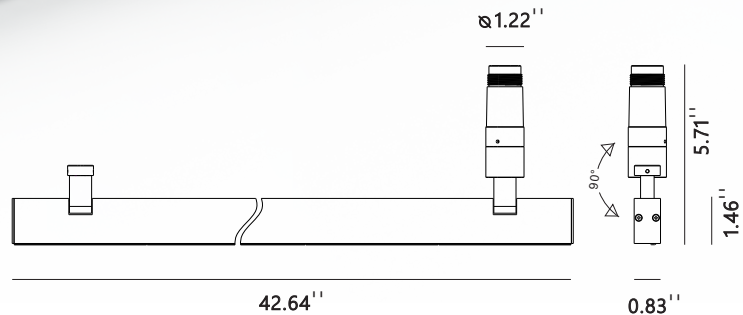

SWAP ADJUST LINE

The adjust line using high-quality components to make UGR < 13. The adjust line has a variety of angle options. Main body made of aluminum. High visual comfort.

Product Specifications:

Item code: LG-6012

Voltage: 48V DC

POWER: 24W

Material: Aluminum/PC

Angle: 15°/24°/36°/60°

Color temperature: 2700K/3000K/4000K/5000K

Dimensions: 42.64" x 1.22" x 5.71"

Color: White\Black\Gold\Silver\Grey