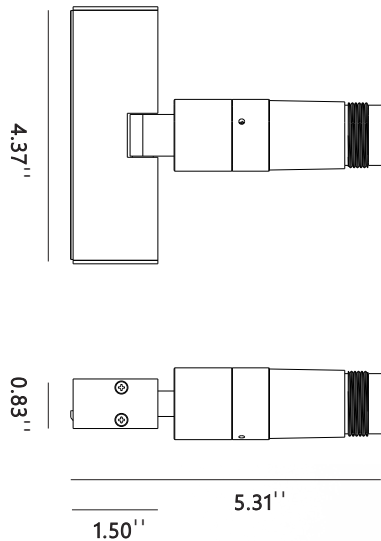

### Product Specifications:

Item code: LG-6000/2

Voltage: 48V DC

Material: Aluminum/PC/Plaster

Dimensions: 8.66"x5.11"x3.89"

Color: White

## Product Specifications:

Item code: LG-6006

Voltage: 48V DC

POWER: 6W

Material: Aluminum/PC

Color temperature: 2700K/3000K/4000K/5000K

Dimensions: 4.37" x 1.22" x 5.31"

Color: White\Black\Gold\Silver\Grey