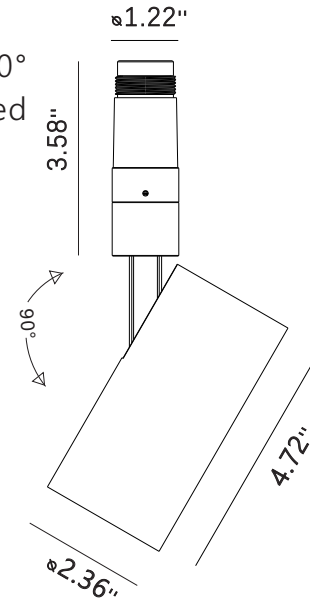

SWAP SPOTLIGHT

The spotlight offers a 355° rotation and a vertical angle of 90° providing various angle options. Its main body is constructed from aluminum, ensuring durability.

Product Specifications:

Item code: LG-6018

Voltage: 48V DC

POWER: 15W

Material: Aluminum

Angle: 15°/24°/36°/60°

Color temperature: 2700K/3000K/4000K/5000K

Dimensions: 4.72"x $\varnothing$ 2.36"

Color: White\Black\Gold\Silver\Grey