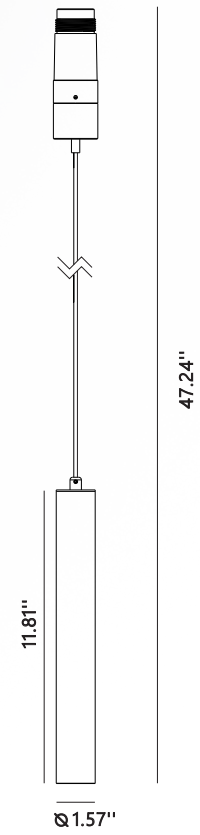

SWAP PENDANT

The pendant is processed with high-quality aluminum. There are a variety of colors on the surface that can be combined.

Product Specifications:

Item code: LG-6035

Voltage: 48V DC

POWER: 8W

Material: Aluminum/PC

Angle: 15°/24°/36°/60°

Color temperature: 2700K/3000K/4000K/5000K

Dimensions: $\varnothing$ 1.57"x11.81"

Color: White\Black\Gold\Silver\Grey