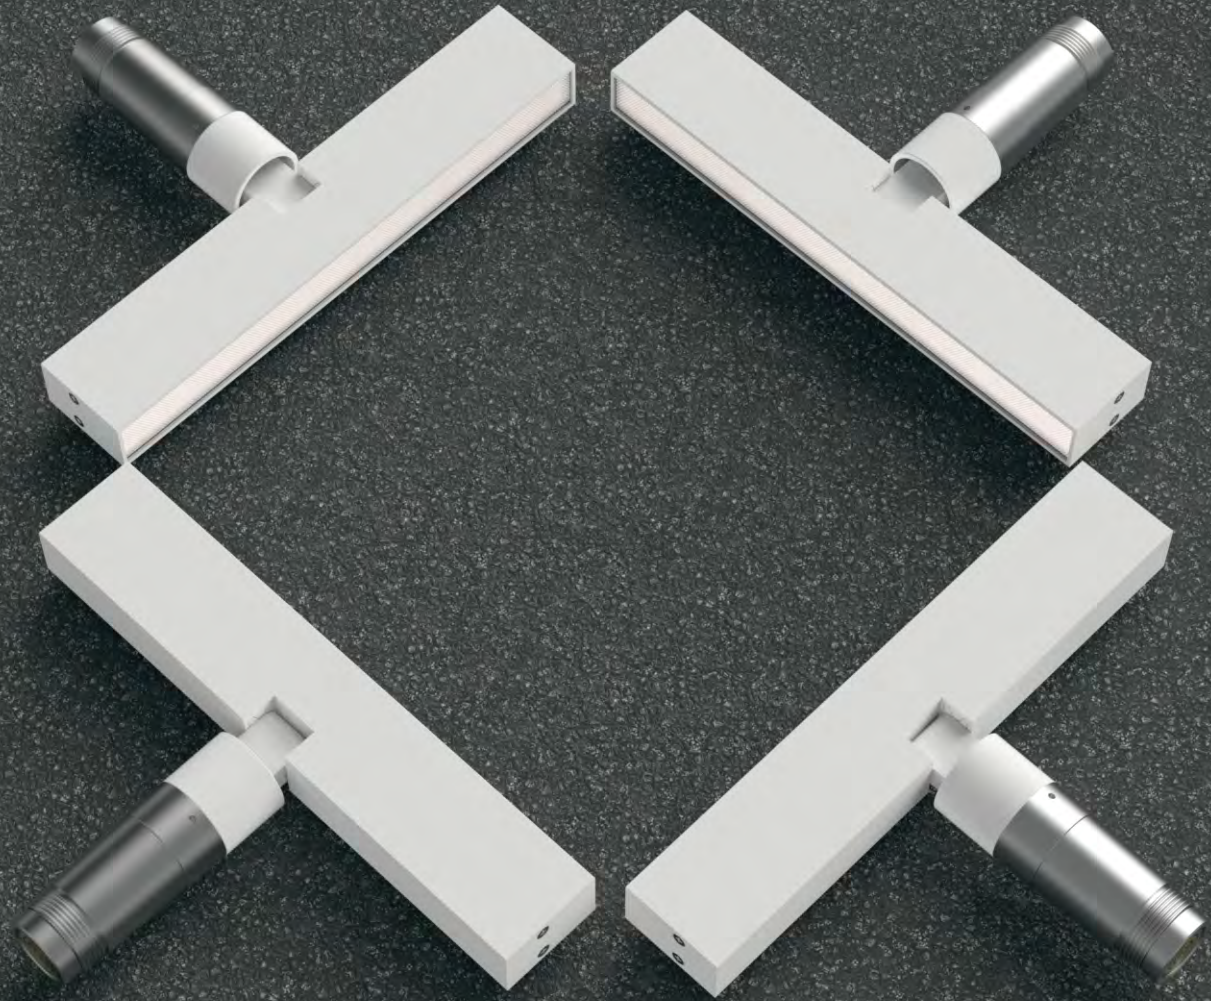

## SWAP LINE

The line features a 355° rotation capability and a vertical angle of 90° with its main body crafted from durable aluminum.

### Product Specifications:

Item code: LG-6021

Voltage: 48V DC

POWER: 6W

Material: Aluminum

Angle: 60°

Color temperature: 2700K/3000K/4000K/5000K

Dimensions: 4.37"x0.91"x5.39"