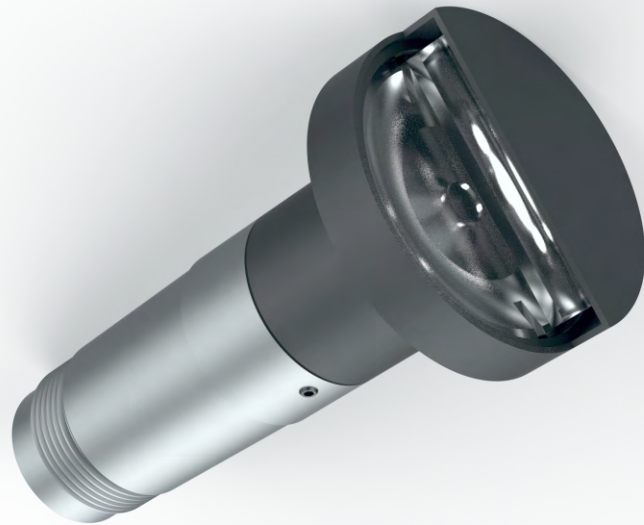

# SWAP DOWNLIGHT

Choose from a range of angles with the versatile downlight. The lamp body efficiently conducts heat to the base, allowing for a maximum power of 10w in a compact 31mm diameter design.

∅1.22"

# SWAP WALLWASHER

The wallwasher is designed to provide focused illumination on a specific area of the wall. The lamp body efficiently conducts heat to the base, allowing for a maximum power output of 10W with a compact diameter of just 31mm.

## Product Specifications:

Item code: LG-6038

Voltage: 48V DC

POWER: 24W

Material: Aluminum/PC

Angle: 60°

Color temperature: 2700K/3000K/4000K/5000K

Dimensions:  $\varnothing 7.87'' \times 4.76''$

## SWAP WALLWASHER

The wallwasher is designed to illuminate a wide area of the wall. Its adjustable light direction allows for precise positioning, ensuring that the entire wall is evenly and effectively illuminated.