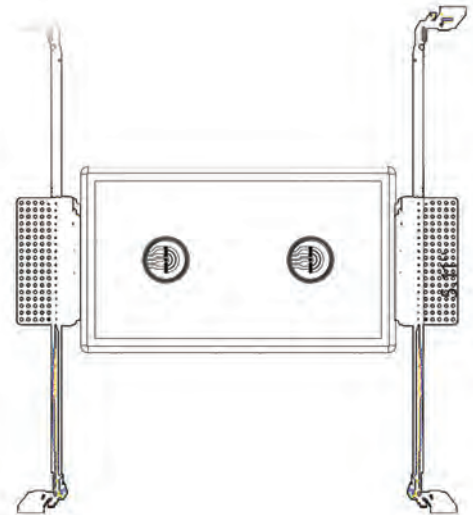

## SWAP PLASTER BASE

The cornerstone of the SWAP collection is the plaster base, which conveniently houses all fittings in one easy-to-access location

### Product Specifications:

Item code: LG-6000/2

Voltage: 48V DC

Material: Aluminum/PC/Plaster

Dimensions: 8.66"x5.11"x3.89"

Color: White

# SWAP DOWNLIGHT

Choose from a range of angles with the versatile downlight. The lamp body efficiently conducts heat to the base, allowing for a maximum power of 10w in a compact 31mm diameter design.

∅1.22"