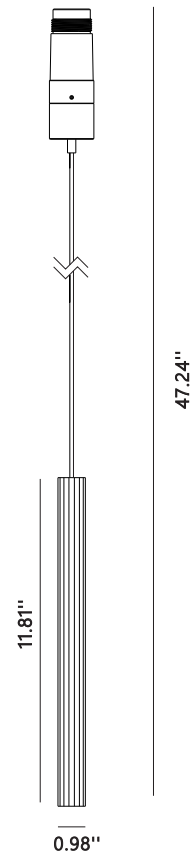

SWAP PENDANT

The pendant is processed with high-quality aluminum. There are a variety of colors on the surface that can be combined.

Product Specifications:

Item code: LG-6036

Voltage: 48V DC

POWER: 5W

Material: Aluminum/PC

Angle: 15°/24°/36°/60°

Color temperature: 2700K/3000K/4000K/5000K

Dimensions: 0.98"x0.98"x11.81"

Color: White\Black\Gold\Silver\Grey