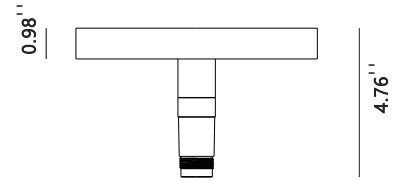

SWAP PANEL

The panel light is equipped with double-layer optical panels to create a softer and more comfortable lighting experience. Its main body is constructed from durable aluminum for long-lasting quality.

Product Specifications:

Item code: LG-6038

Voltage: 48V DC

POWER: 24W

Material: Aluminum/PC

Angle: 60°

Color temperature: 2700K/3000K/4000K/5000K

Dimensions: $\varnothing 7.87'' \times 4.76''$

Color: White\Black\Gold\Silver\Grey