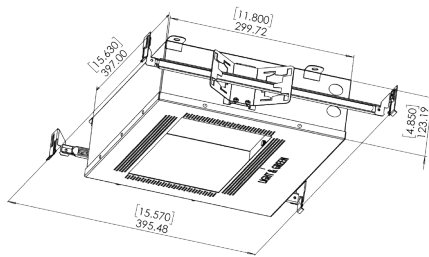

## 4" Adjustable Square Recessed Downlight LED- Double

Project Address:	Project Name:
Fixture Type:	Quantity:

Trim

Shallow Housing