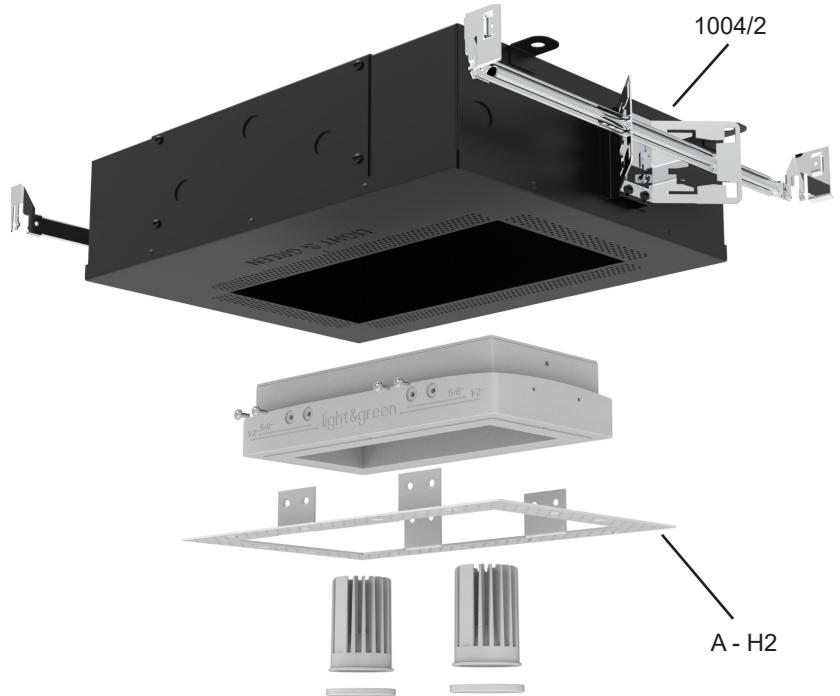

CEILING INSTALLATION