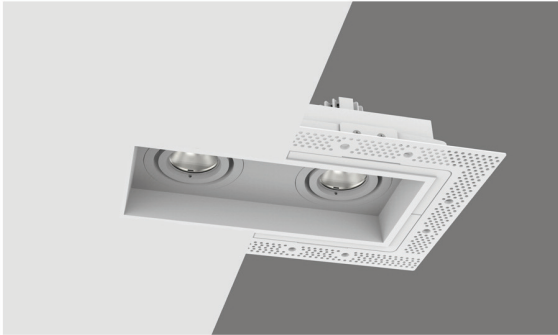

LG-9011A

4" Adjustable Square Recessed Downlight LED- Double

1004/2 + A - H2