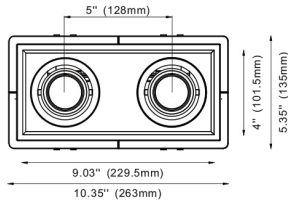

## 4" Adjustable Square Recessed Downlight LED- Double

Project Address:	Project Name:
Fixture Type:	Quantity:

Trim

Shallow Housing