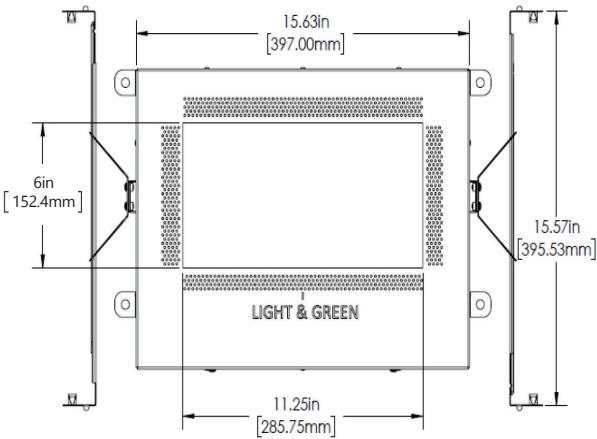

LG-9011A

4" Adjustable Square Recessed Downlight LED- Double

1004/2 + A - H2