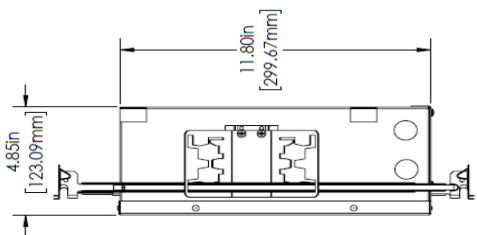

LG-9011A

4" Adjustable Square Recessed Downlight LED- Double

1004/2 + A - H2