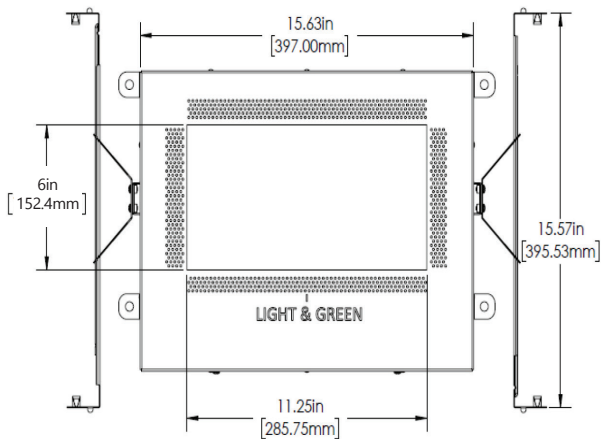

LG-9011

3" Non-adjustable Square
Recessed Downlight LED- Double

Project Address:	Project Name:
Fixture Type:	Quantity:

Optional Optics

BEAM SPREAD

15°

24°

38°(standard)

Conical

Cylinder 1"

Cylinder 2"

Cylinder 3"

LG-9011

3" Non-adjustable Square Recessed Downlight LED- Double

1004/2 + A - H2

Project Address:	Project Name:
Fixture Type:	Quantity: