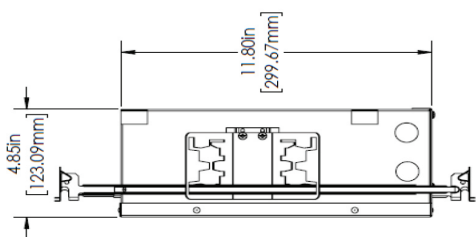

Conical

Cylinder 1"

Cylinder 2"

Cylinder 3"

LG-9011

3" Non-adjustable Square Recessed Downlight LED- Double

1004/2 + A - H2

Project Address:	Project Name:
Fixture Type:	Quantity: