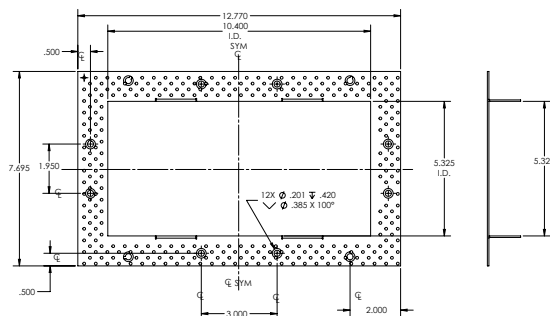

CEILING INSTALLATION