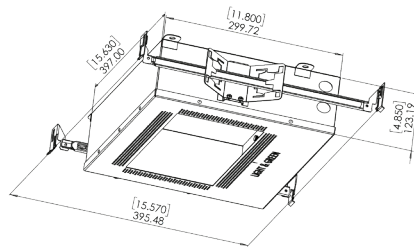

LG-9011

3" Non-adjustable Square Recessed Downlight LED- Double

Project Address:	Project Name:
Fixture Type:	Quantity:

Trim

Shallow Housing

HARMONY

The Harmony Trimless Recessed Downlights, made from solid gypsum, provide a seamless, trimless installation with a monolithic design that requires no touch-ups after maintenance. The flangeless fixtures feature a Level 5 plaster finish and are paintable and texturable for a perfect fit with any interior style.