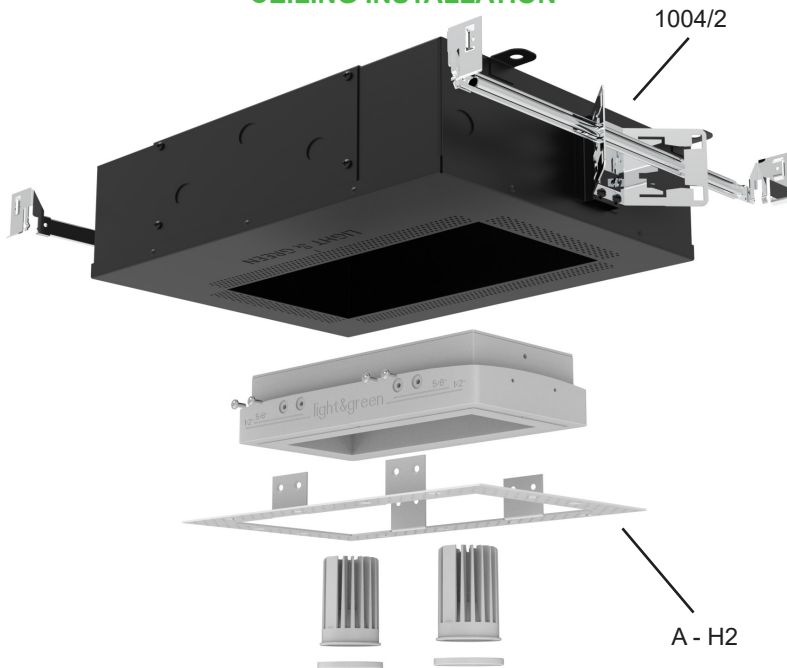

Universal Shallow Housing

INPUT 120V / 120-277V

HOUSING RATING - UL, cUL, IC-rated, Air Tight, CCEA (Chicago Platinum)

DRIVER - In the housing

- TRIAC/ELV < 0.01% Standard (120V only)
- 0-10V Dimming, >0.01%
- Dual Channel 0-10V Dimming for Tunable White
- Lutron Hi-lume Premier 0.1% Eco System LED Driver with soft-on, fade-to-black dimming technology
- DALI 2 Dimming, >0.01%

DRIVER - Remote

- DMX dimming, >0.01% for Tunable White

MOUNTING - Shallow housing includes universal mounting brackets and hanger bars

CEILING INSTALLATION

LG-9011

3" Non-adjustable Square Recessed Downlight LED- Double