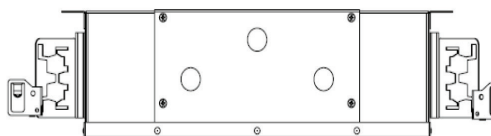

Conical

Cylinder 1"

Cylinder 2"

Cylinder 3"

LG-9011

3" Non-adjustable Square Recessed Downlight LED- Double

1004/2 + A - H2

Project Address:	Project Name:
Fixture Type:	Quantity: