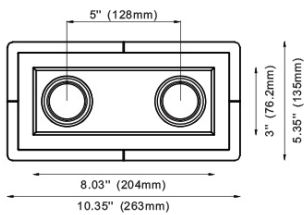

LG-9011

3" Non-adjustable Square Recessed Downlight LED- Double

Project Address:	Project Name:
Fixture Type:	Quantity:

Trim

Shallow Housing

HARMONY

The Harmony Trimless Recessed Downlights, made from solid gypsum, provide a seamless, trimless installation with a monolithic design that requires no touch-ups after maintenance. The flangeless fixtures feature a Level 5 plaster finish and are paintable and texturable for a perfect fit with any interior style.