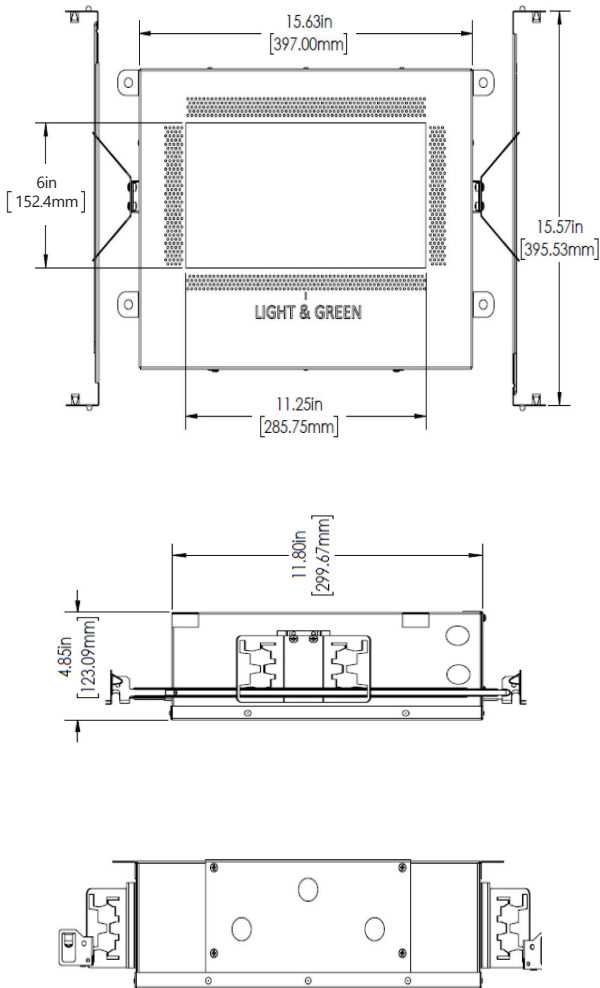

LG-9012A

4" Adjustable Round Recessed Downlight LED- Double

Project Address:	Project Name:
Fixture Type:	Quantity:

Optional Optics

BEAM SPREAD

15°

24°

38°(standard)

Conical

Cylinder 1"

Cylinder 2"

Cylinder 3"

LG-9012A

4" Adjustable Round Recessed Downlight LED- Double

1004/2 + A - H2

Project Address:	Project Name:
Fixture Type:	Quantity: