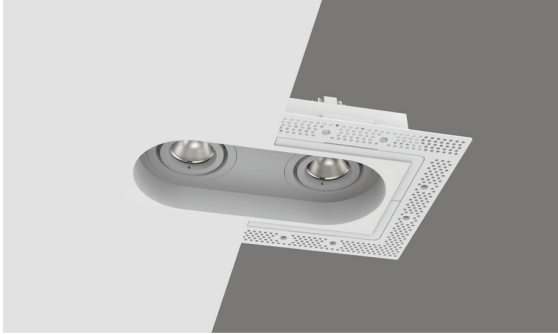

LG-9012A

4" Adjustable Round Recessed Downlight LED- Double

Project Address:	Project Name:
Fixture Type:	Quantity:

Trim

Shallow Housing

HARMONY

The Harmony Trimless Recessed Downlights, made from solid gypsum, provide a seamless, trimless installation with a monolithic design that requires no touch-ups after maintenance. The flangeless fixtures feature a Level 5 plaster finish and are paintable and texturable for a perfect fit with any interior style.

LG-9012A

4" Adjustable Round Recessed Downlight LED- Double

Project Address:	Project Name:
Fixture Type:	Quantity:

Optional Optics

BEAM SPREAD

15°

24°

38°(standard)

Conical

Cylinder 1"

Cylinder 2"

Cylinder 3"

LG-9012A

4" Adjustable Round Recessed Downlight LED- Double

1004/2 + A - H2

Project Address:	Project Name:
Fixture Type:	Quantity:

DRIVER - Remote

- DMX dimming, >0.01% for Tunable White

MOUNTING - Shallow housing includes universal mounting brackets and hanger bars

CEILING INSTALLATION

LG-9012A

4" Adjustable Round Recessed Downlight LED- Double