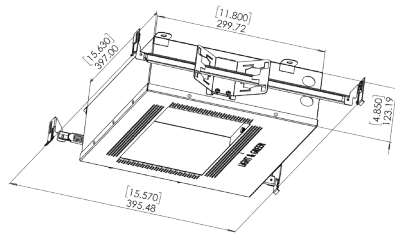

LG-9012A

4" Adjustable Round Recessed Downlight LED- Double

Project Address:	Project Name:
Fixture Type:	Quantity:

Trim

Shallow Housing

HARMONY

The Harmony Trimless Recessed Downlights, made from solid gypsum, provide a seamless, trimless installation with a monolithic design that requires no touch-ups after maintenance. The flangeless fixtures feature a Level 5 plaster finish and are paintable and texturable for a perfect fit with any interior style.