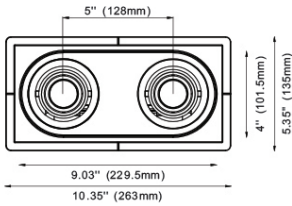

LG-9012A

4" Adjustable Round Recessed Downlight LED- Double

Project Address:	Project Name:
Fixture Type:	Quantity:

Trim

Shallow Housing

HARMONY

The Harmony Trimless Recessed Downlights, made from solid gypsum, provide a seamless, trimless installation with a monolithic design that requires no touch-ups after maintenance. The flangeless fixtures feature a Level 5 plaster finish and are paintable and texturable for a perfect fit with any interior style.