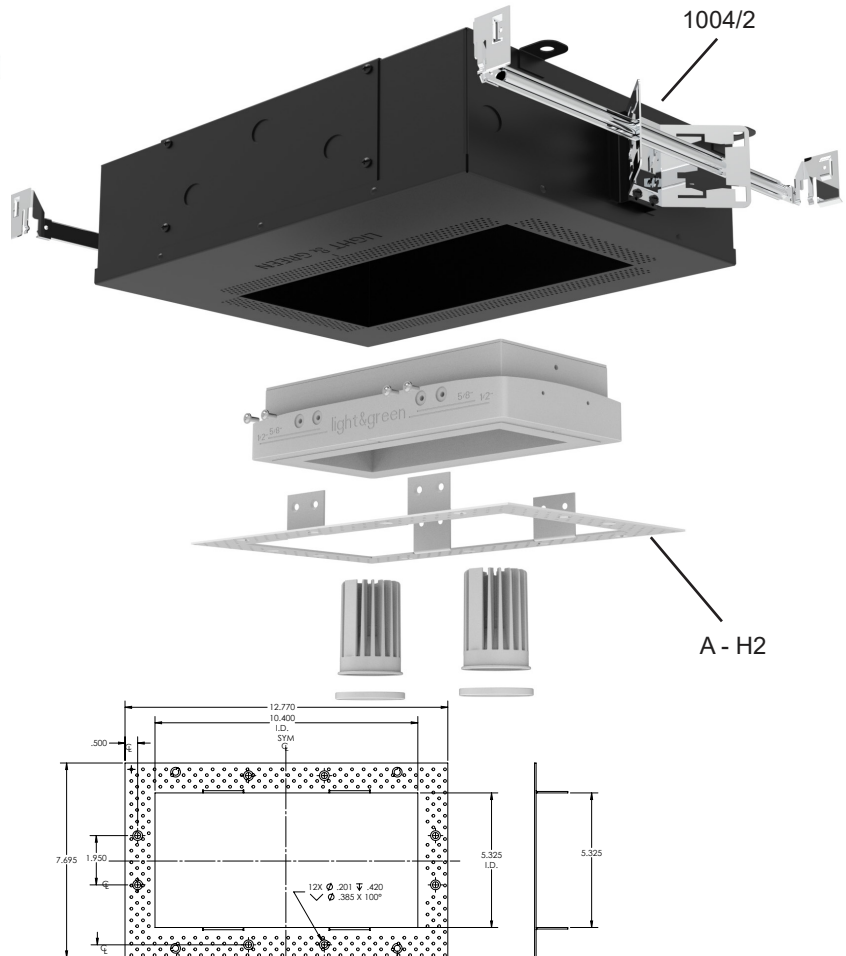

LG-9012A

4" Adjustable Round Recessed Downlight LED- Double

Project Address:	Project Name:
Fixture Type:	Quantity:

Optional Optics

BEAM SPREAD

15°

24°

38°(standard)

Conical

Cylinder 1"

Cylinder 2"

Cylinder 3"

LG-9012A

4" Adjustable Round Recessed Downlight LED- Double

1004/2 + A - H2

Project Address:	Project Name:
Fixture Type:	Quantity:

DRIVER - Remote

- DMX dimming, >0.01% for Tunable White

MOUNTING - Shallow housing includes universal mounting brackets and hanger bars

CEILING INSTALLATION

LG-9012A

4" Adjustable Round Recessed Downlight LED- Double