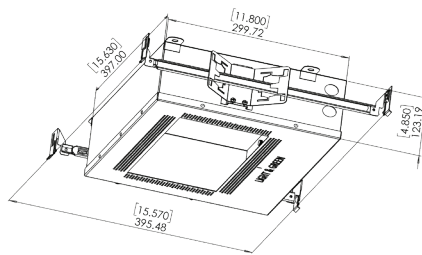

LG-9012

3" Non-adjustable Round Recessed Downlight LED- Double

Project Address:	Project Name:
Fixture Type:	Quantity:

Trim

Shallow Housing

HARMONY

The Harmony Trimless Recessed Downlights, made from solid gypsum, provide a seamless, trimless installation with a monolithic design that requires no touch-ups after maintenance. The flangeless fixtures feature a Level 5 plaster finish and are paintable and texturable for a perfect fit with any interior style.