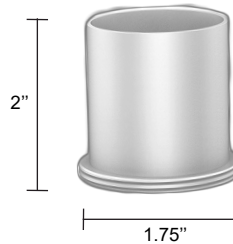

LG-9012

3" Non-adjustable Round Recessed Downlight LED- Double

Project Address:	Project Name:
Fixture Type:	Quantity:

Optional Optics

BEAM SPREAD

LENS OPTICAL

LENS HOLDER