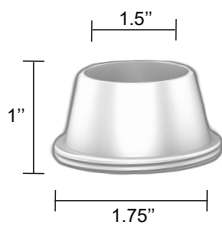

*Includes 95+ CRI, 38 degrees beam spread

Optional Optics

Beam Spread Page #3		Lens Optical Page #3		Lens Holder Page #3	
15	15° Ultra Narrow	HBL	Honeycomb Diffuser	CY1-WH	Cylinder 1" White
24	24° Narrow Spot	SF	Soft Focus Lens	CY2-WH	Cylinder 2" White
60	60° Wide Flood	FR	Froster Lens	CY3-WH	Cylinder 3" White
	<small>*38° Flood (Included) with every purchase</small>	LS	Linear Spread Lens	CO-WH	Conical 1" White
		PR	Prismatic Lens	CY1-BL	Cylinder 1" Black
				CY2-BL	Cylinder 2" Black
				CY3-BL	Cylinder 3" Black
				CO-BL	Conical 1" Black

LG-9012

3" Non-adjustable Round Recessed Downlight LED- Double

Project Address:	Project Name:
Fixture Type:	Quantity:

Optional Optics

BEAM SPREAD

15°

24°

38°(standard)

60°

LENS OPTICAL

Soft Focus

Frosted

Linear Spread

Prismatic

Honeycomb Black

LENS HOLDER

Conical

Cylinder 1"

Cylinder 2"

Cylinder 3"

LG-9012

3" Non-adjustable Round Recessed Downlight LED- Double

Project Address:	Project Name:
Fixture Type:	Quantity:

Specifications