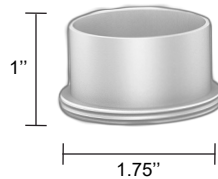

LG-9012

3" Non-adjustable Round Recessed Downlight LED- Double

Project Address:	Project Name:
Fixture Type:	Quantity:

Trim

Shallow Housing

HARMONY

The Harmony Trimless Recessed Downlights, made from solid gypsum, provide a seamless, trimless installation with a monolithic design that requires no touch-ups after maintenance. The flangeless fixtures feature a Level 5 plaster finish and are paintable and texturable for a perfect fit with any interior style.

LG-9012

3" Non-adjustable Round Recessed Downlight LED- Double

Project Address:	Project Name:
Fixture Type:	Quantity:

Optional Optics

BEAM SPREAD

15°

24°

38°(standard)

60°

LENS OPTICAL

Soft Focus

Frosted

Linear Spread

Prismatic

Honeycomb Black

LENS HOLDER

Conical

Cylinder 1"

Cylinder 2"

Cylinder 3"

LG-9012

3" Non-adjustable Round Recessed Downlight LED- Double

Project Address:	Project Name:
Fixture Type:	Quantity:

Specifications