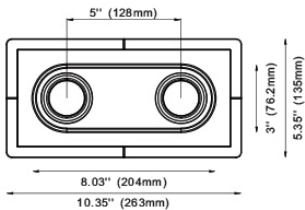

LG-9012

3" Non-adjustable Round Recessed Downlight LED- Double

Project Address:	Project Name:
Fixture Type:	Quantity:

Trim

Shallow Housing

HARMONY

The Harmony Trimless Recessed Downlights, made from solid gypsum, provide a seamless, trimless installation with a monolithic design that requires no touch-ups after maintenance. The flangeless fixtures feature a Level 5 plaster finish and are paintable and texturable for a perfect fit with any interior style.