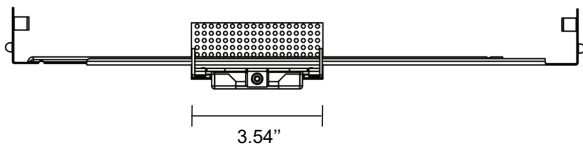

Conical

Cylinder 1"

Cylinder 2"

Cylinder 3"

LG-9013A

4" Adjustable Round Recessed Downlight LED- Single

1001- SQ + BR - ADJ

Project Address:	Project Name:
Fixture Type:	Quantity: