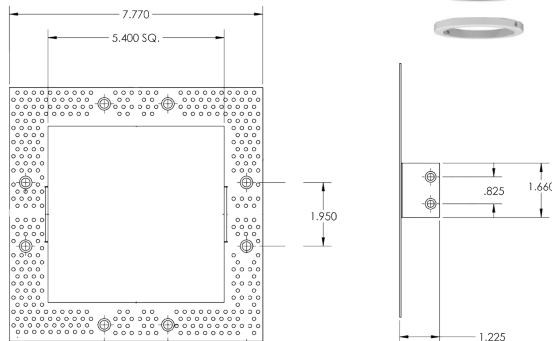

CEILING INSTALLATION