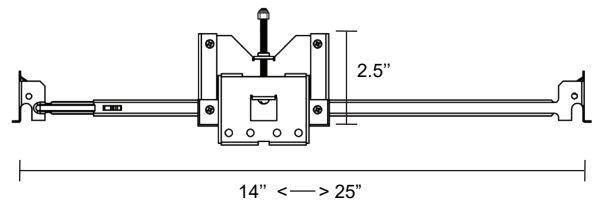

CEILING INSTALLATION