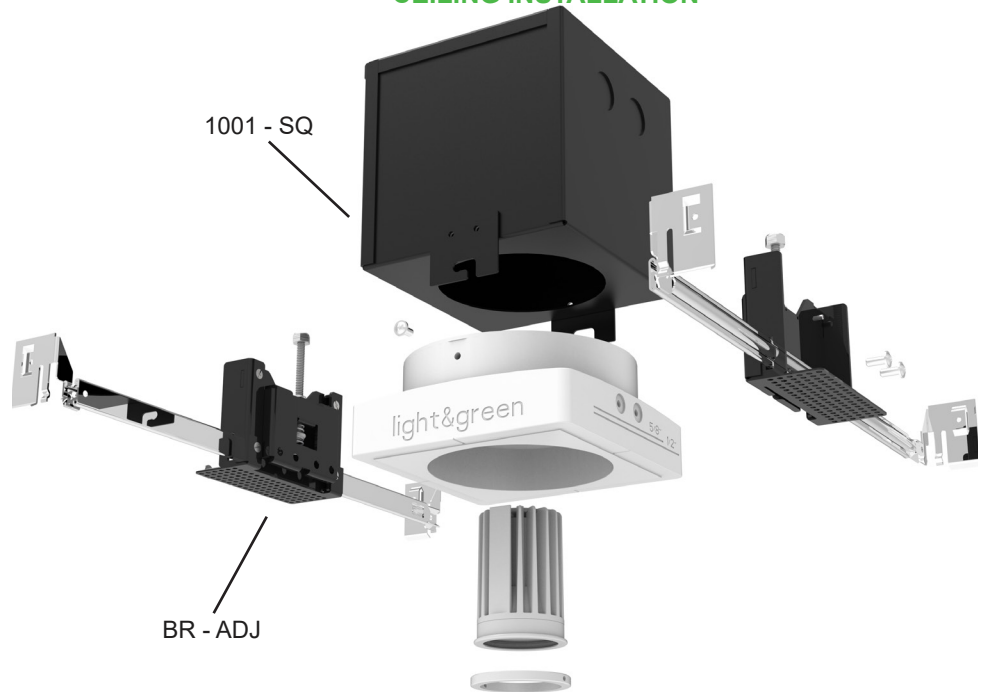

Conical

Cylinder 1"

Cylinder 2"

Cylinder 3"

LG-9013A

4" Adjustable Round Recessed Downlight LED- Single

1001- SQ + BR - ADJ

Project Address:	Project Name:
Fixture Type:	Quantity:

Universal Narrow Housing

INPUT 120V / 120-277V

HOUSING RATING - UL, cUL, IC rated, Air Tight, CCEA (Chicago Platinum)

DRIVER - In the housing

- TRIAC/ELV < 0.01% Standard (120V only)
- 0-10V Dimming, >0.01%
- Dual Channel 0-10V Dimming for Tunable White
- Lutron Hi-lume Premier 0.1% Eco System LED Driver with soft-on, fade-to-black dimming technology
- DALI 2 Dimming, >0.01%

DRIVER - Remote

- DMX dimming, >0.01% for Tunable White

MOUNTING - Narrow housing includes adjustable mounting brackets BR - ADJ

CEILING INSTALLATION

LG-9013A

4" Adjustable Round Recessed Downlight LED- Single

1004/1 + A - H1

Project Address:	Project Name:
Fixture Type:	Quantity:

Universal Shallow Housing

INPUT 120V / 120-277V

HOUSING RATING - UL, cUL, IC-rated, Air Tight, CCEA (Chicago Platinum)

DRIVER - In the housing