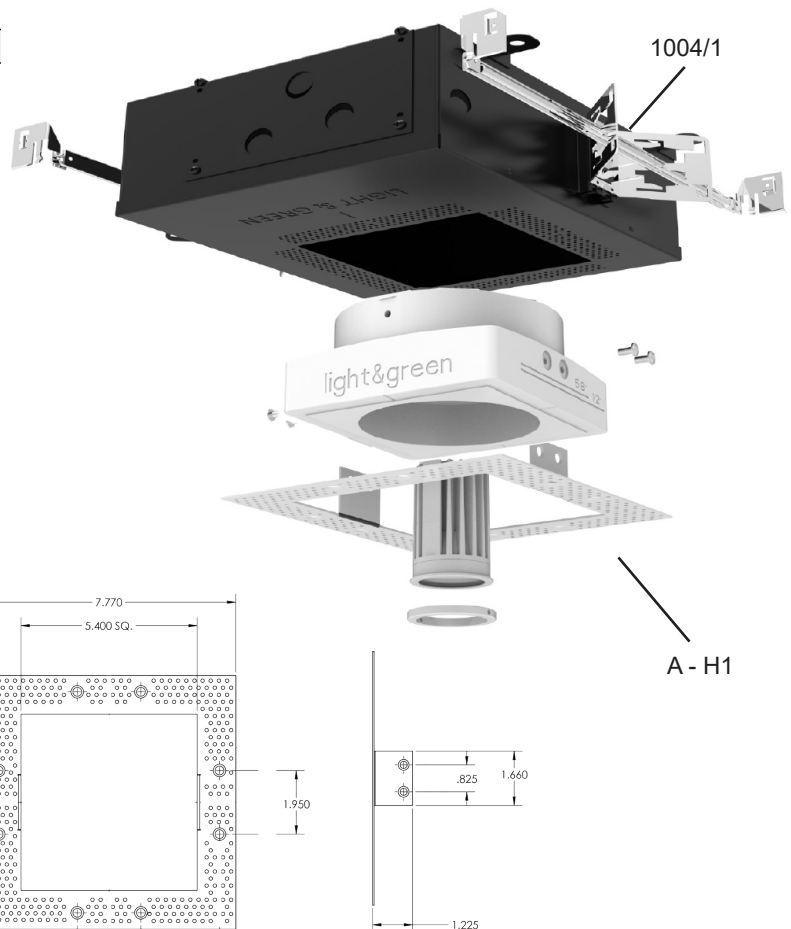

DRIVER - Remote

- DMX dimming, >0.01% for Tunable White

MOUNTING - Narrow housing includes adjustable mounting brackets BR - ADJ

CEILING INSTALLATION

LG-9013A

4" Adjustable Round Recessed Downlight LED- Single

1004/1 + A - H1

Project Address:	Project Name:
Fixture Type:	Quantity:

Universal Shallow Housing

INPUT 120V / 120-277V

HOUSING RATING - UL, cUL, IC-rated, Air Tight, CCEA (Chicago Platinum)

DRIVER - In the housing

DRIVER - Remote

- DMX dimming, >0.01% for Tunable White

MOUNTING - Shallow housing includes universal A - H1

CEILING INSTALLATION

LG-9013A

4" Adjustable Round Recessed Downlight LED- Single

Project Address:	Project Name:
Fixture Type:	Quantity: