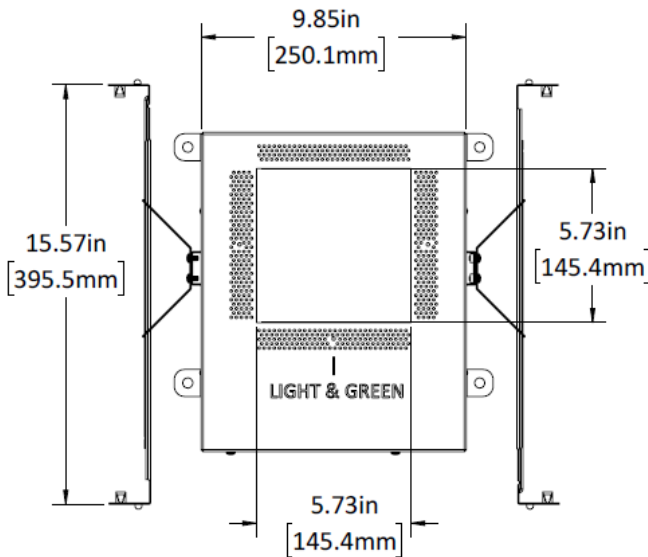

CEILING INSTALLATION