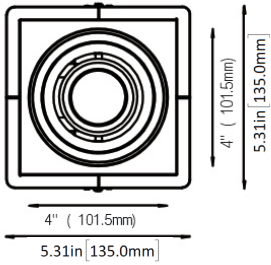

LG-9013A

4" Adjustable Round Recessed Downlight LED- Single

Project Address:	Project Name:
Fixture Type:	Quantity:

Optional Optics

BEAM SPREAD

15°

24°

38°(standard)

Conical

Cylinder 1"

Cylinder 2"

Cylinder 3"

LG-9013A

4" Adjustable Round Recessed Downlight LED- Single

1001- SQ + BR - ADJ

Project Address:	Project Name:
Fixture Type:	Quantity: