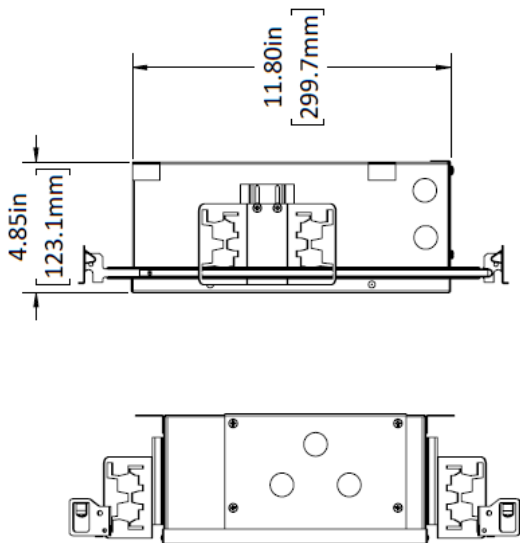

CEILING INSTALLATION