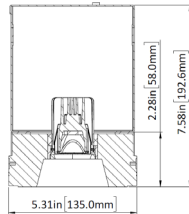

LG-9013A

4" Adjustable Round Recessed Downlight LED- Single

Project Address:	Project Name:
Fixture Type:	Quantity:

Trim

Narrow Housing

Shallow Housing

HARMONY

The Harmony Trimless Recessed Downlights, made from solid gypsum, provide a seamless, trimless installation with a monolithic design that requires no touch-ups after maintenance. The flangeless fixtures feature a Level 5 plaster finish and are paintable and texturable for a perfect fit with any interior style.