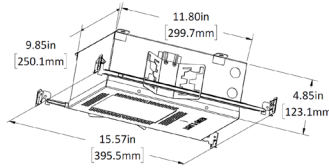

LG-9013A

4" Adjustable Round Recessed Downlight LED- Single

Project Address:	Project Name:
Fixture Type:	Quantity:

Trim

Narrow Housing

Shallow Housing

HARMONY

The Harmony Trimless Recessed Downlights, made from solid gypsum, provide a seamless, trimless installation with a monolithic design that requires no touch-ups after maintenance. The flangeless fixtures feature a Level 5 plaster finish and are paintable and texturable for a perfect fit with any interior style.