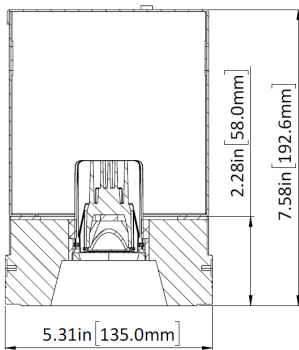

LG-9013A

4" Adjustable Round Recessed Downlight LED- Single

1001- SQ + BR - ADJ