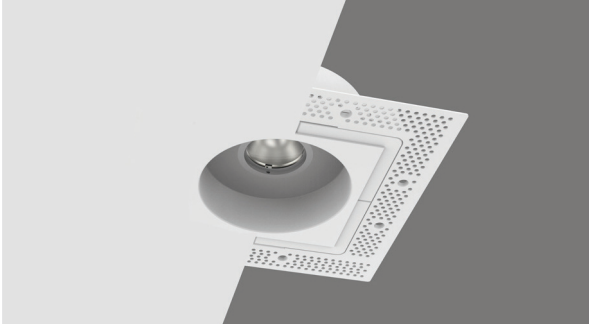

LG-9013

4" Non-adjustable Round Recessed Downlight LED- Single

Project Address:	Project Name:
Fixture Type:	Quantity:

HARMONY

The Harmony Trimless Recessed Downlights, made from solid gypsum, provide a seamless, trimless installation with a monolithic design that requires no touch-ups after maintenance. The flangeless fixtures feature a Level 5 plaster finish and are paintable and texturable for a perfect fit with any interior style.

LG-9013

4" Non-adjustable Round Recessed Downlight LED- Single

Project Address:	Project Name:
Fixture Type:	Quantity:

Optional Optics

BEAM SPREAD

15°

24°

38°(standard)

DRIVER - Remote

- DMX dimming, >0.01% for Tunable White

MOUNTING - Narrow housing includes adjustable mounting brackets

CEILING INSTALLATION

LG-9013

4" Non-adjustable Round Recessed Downlight LED- Single

1004/1 + A - H1

DRIVER - Remote

- DMX dimming, >0.01% for Tunable White

MOUNTING - Shallow housing includes universal A - H1

CEILING INSTALLATION

LG-9013

4" Non-adjustable Round Recessed Downlight LED- Single

Project Address:	Project Name:
Fixture Type:	Quantity: