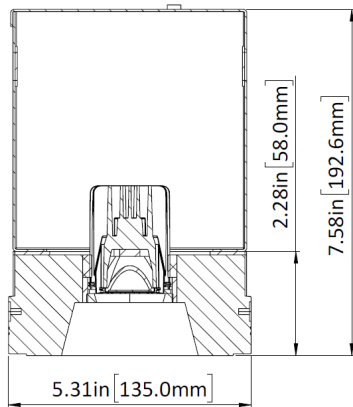

LG-9013

4" Non-adjustable Round Recessed Downlight LED- Single

1001- SQ + BR - ADJ