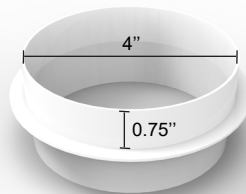

LG-9013

4" Non-adjustable Round Recessed Downlight LED- Single

Project Address:	Project Name:
Fixture Type:	Quantity:

Optional Optics

BEAM SPREAD

15°

24°

38°(standard)

Conical

Cylinder 1"

Cylinder 2"

Cylinder 3"

STUCCO ADAPTER

LG-9013

4" Non-adjustable Round Recessed Downlight LED- Single

1001- SQ + BR - ADJ