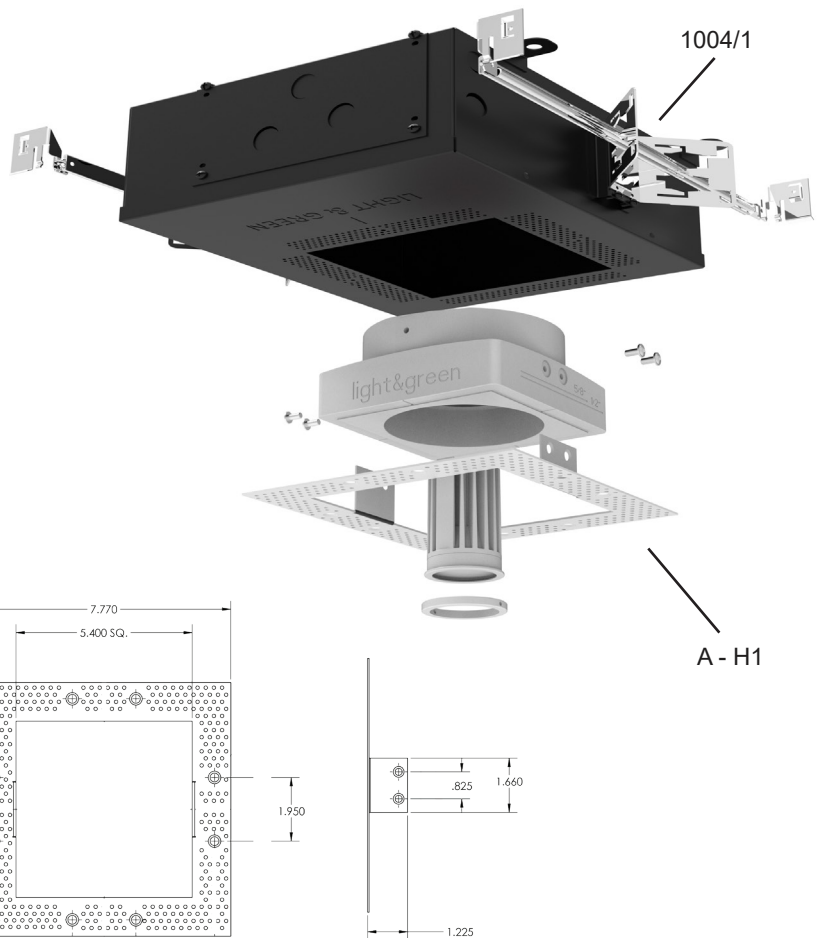

DRIVER - Remote

- DMX dimming, >0.01% for Tunable White

MOUNTING - Narrow housing includes adjustable mounting brackets

CEILING INSTALLATION

LG-9013

4" Non-adjustable Round Recessed Downlight LED- Single

1004/1 + A - H1

Project Address:	Project Name:
Fixture Type:	Quantity:

Universal Shallow Housing

INPUT 120V / 120-277V

HOUSING RATING - UL, cUL, IC-rated, Air Tight, CCEA (Chicago Platinum)

DRIVER - In the housing

- TRIAC/ELV < 0.01% Standard (120V only)
- 0-10V Dimming, >0.01%
- Dual Channel 0-10V Dimming for Tunable White
- Lutron Hi-lume Premier 0.1% Eco System LED Driver with soft-on, fade-to-black dimming technology
- DALI 2 Dimming, >0.01%

DRIVER - Remote

- DMX dimming, >0.01% for Tunable White

MOUNTING - Shallow housing includes universal A - H1

CEILING INSTALLATION

LG-9013

4" Non-adjustable Round Recessed Downlight LED- Single

Project Address:	Project Name:
Fixture Type:	Quantity: