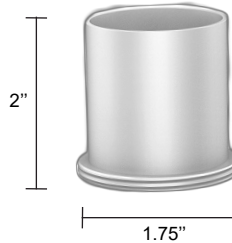

LG-9013

4" Non-adjustable Round Recessed Downlight LED- Single

Project Address:	Project Name:
Fixture Type:	Quantity:

Optional Optics

BEAM SPREAD

LENS OPTICAL

LENS HOLDER

STUCCO ADAPTER