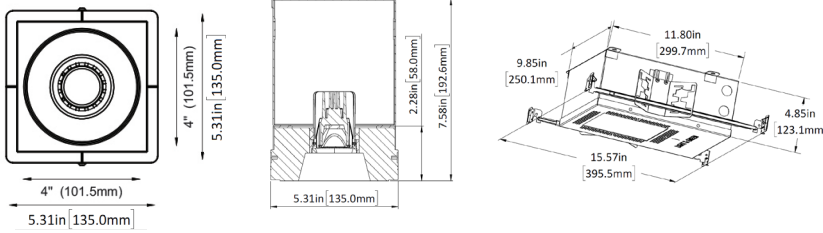

Narrow Housing

Shallow Housing

LED Module Features:

- High-performance, low-power LEDs ensure reliability and color consistency.
- Available in 2700K, 3000K, 3500K, and 4000K with a CRI of 95+ for accurate color rendering.
- Warm Dim and Tunable White options offer added design flexibility.

The Harmony Series delivers sleek aesthetics and advanced lighting technology for a modern, flawless finish.

- Flicker free
- Dimming performance with Triac/ELV below 0.01%
- Life Rated for 50,000 hours at 70% lumen maintenance

Trim