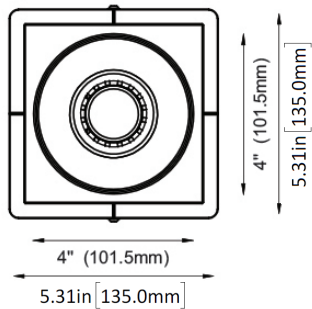

LG-9013

4" Non-adjustable Round Recessed Downlight LED- Single

1001- SQ + BR - ADJ