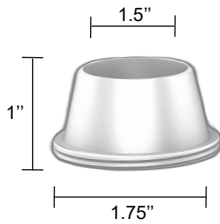

LG-9013

4" Non-adjustable Round Recessed Downlight LED- Single

Project Address:	Project Name:
Fixture Type:	Quantity:

Optional Optics

BEAM SPREAD

15°

24°

38°(standard)

60°

LENS OPTICAL

Soft Focus

Frosted

Linear Spread

Prismatic

Honeycomb Black

LENS HOLDER