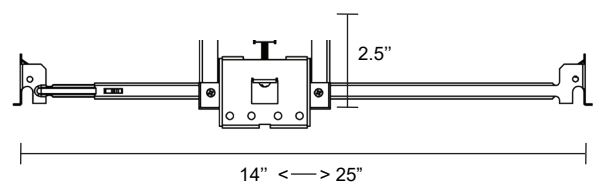

Project Address:	Project Name:
Fixture Type:	Quantity:

Universal Narrow Housing

INPUT 120V / 120-277V

HOUSING RATING - UL, cUL, IC rated, Air Tight, CCEA (Chicago Platinum)

DRIVER - In the housing

- TRIAC/ELV < 0.01% Standard (120V only)
- 0-10V Dimming, >0.01%
- Dual Channel 0-10V Dimming for Tunable White
- Lutron Hi-lume Premier 0.1% Eco System LED Driver with soft-on, fade-to-black dimming technology
- DALI 2 Dimming, >0.01%

DRIVER - Remote

- DMX dimming, >0.01% for Tunable White

MOUNTING - Narrow housing includes adjustable mounting brackets

CEILING INSTALLATION

LG-9013

4" Non-adjustable Round Recessed Downlight LED- Single

1004/1 + A - H1