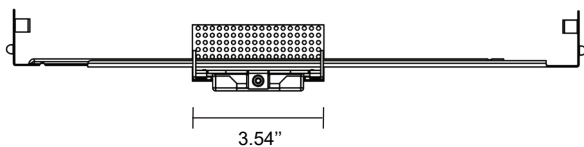

Conical

Cylinder 1"

Cylinder 2"

Cylinder 3"

STUCCO ADAPTER

LG-9013

4" Non-adjustable Round Recessed Downlight LED- Single

1001- SQ + BR - ADJ