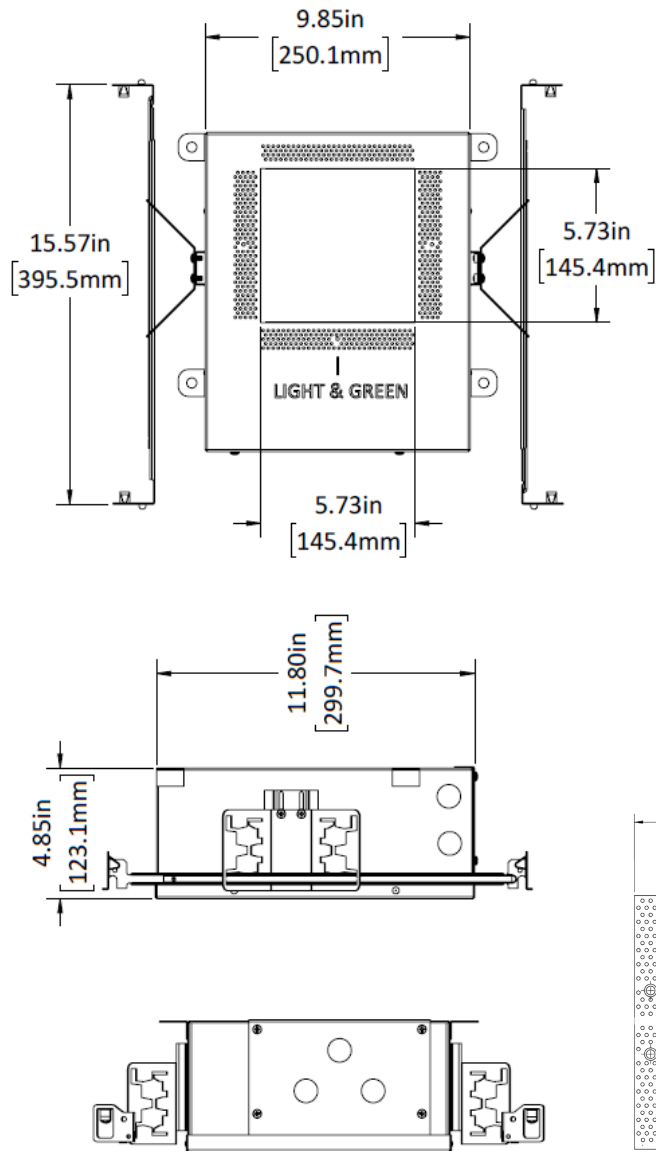

LG-9013

4" Non-adjustable Round Recessed Downlight LED- Single

Project Address:	Project Name:
Fixture Type:	Quantity:

Optional Optics

BEAM SPREAD

15°

24°

38°(standard)

DRIVER - Remote

- DMX dimming, >0.01% for Tunable White

MOUNTING - Narrow housing includes adjustable mounting brackets

CEILING INSTALLATION

LG-9013

4" Non-adjustable Round Recessed Downlight LED- Single

1004/1 + A - H1