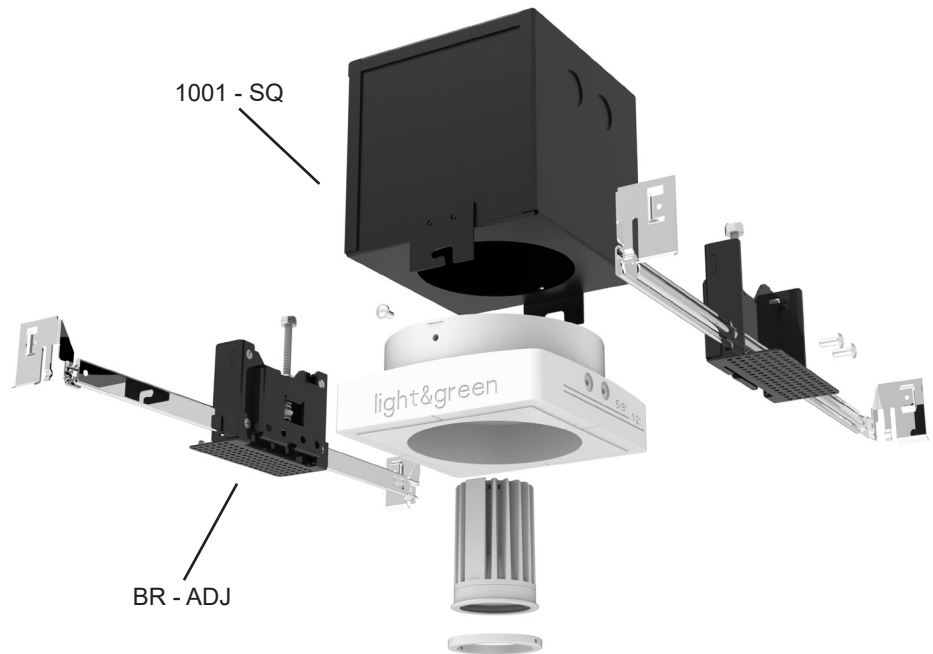

Conical

Cylinder 1"

Cylinder 2"

Cylinder 3"

STUCCO ADAPTER

LG-9013

4" Non-adjustable Round Recessed Downlight LED- Single

1001- SQ + BR - ADJ

Project Address:	Project Name:
Fixture Type:	Quantity:

Universal Narrow Housing

INPUT 120V / 120-277V

HOUSING RATING - UL, cUL, IC rated, Air Tight, CCEA (Chicago Platinum)

DRIVER - In the housing

- TRIAC/ELV < 0.01% Standard (120V only)
- 0-10V Dimming, >0.01%
- Dual Channel 0-10V Dimming for Tunable White
- Lutron Hi-lume Premier 0.1% Eco System LED Driver with soft-on, fade-to-black dimming technology
- DALI 2 Dimming, >0.01%

DRIVER - Remote

- DMX dimming, >0.01% for Tunable White

MOUNTING - Narrow housing includes adjustable mounting brackets

CEILING INSTALLATION

LG-9013

4" Non-adjustable Round Recessed Downlight LED- Single

1004/1 + A - H1

Product Features

- Revolutionary flush mounted, trimless & seamless design
- Made out of Environmentally Friendly Plaster Materials
- Our plaster fixture can be painted using your standard paint colors
- Energy efficient LED light engines
- Versatile field changeable optics
- Dimmable with a variety of commonly used drivers
- Fixtures can be used with all Smart House Systems such as Lutron, Vantage, Control 4, Crestron and others
- Easy installation for new construction and remodel applications
- Wet Location rated
- For best results, do not paint the inside of the fixture. If painting is necessary we recommend using a spraying technique. Painting with a brush will reveal brush strokes when illuminated.