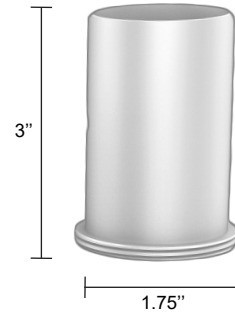

LG-9013

4" Non-adjustable Round Recessed Downlight LED- Single

Project Address:	Project Name:
Fixture Type:	Quantity:

Optional Optics

BEAM SPREAD

LENS OPTICAL

LENS HOLDER

STUCCO ADAPTER