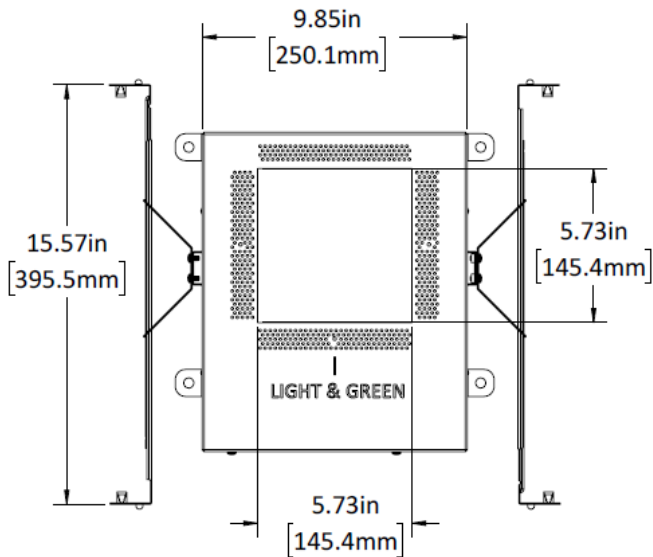

Universal Shallow Housing

INPUT 120V / 120-277V

HOUSING RATING - UL, cUL, IC-rated, Air Tight, CCEA (Chicago Platinum)

DRIVER - In the housing

- TRIAC/ELV < 0.01% Standard (120V only)
- 0-10V Dimming, >0.01%
- Dual Channel 0-10V Dimming for Tunable White
- Lutron Hi-lume Premier 0.1% Eco System LED Driver with soft-on, fade-to-black dimming technology
- DALI 2 Dimming, >0.01%

DRIVER - Remote

- DMX dimming, >0.01% for Tunable White

MOUNTING - Shallow housing includes universal mounting brackets and hanger bars
A - H1