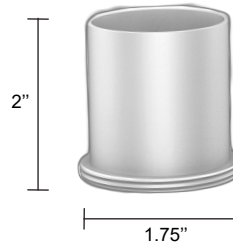

LG-9014A

4" Adjustable Square Recessed Downlight LED- Single

Project Address:	Project Name:
Fixture Type:	Quantity:

Optional Optics

BEAM SPREAD

LENS OPTICAL

LENS HOLDER