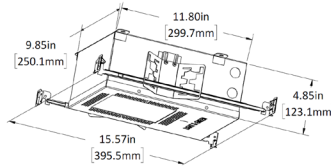

LG-9014A

4" Adjustable Square Recessed Downlight LED- Single

Project Address:	Project Name:
Fixture Type:	Quantity:

Trim

Narrow Housing

Shallow Housing

HARMONY

The Harmony Trimless Recessed Downlights, made from solid gypsum, provide a seamless, trimless installation with a monolithic design that requires no touch-ups after maintenance. The flangeless fixtures feature a Level 5 plaster finish and are paintable and texturable for a perfect fit with any interior style.