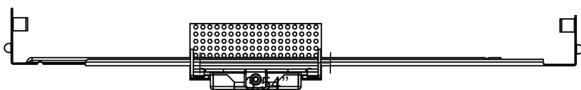

Conical

Cylinder 1"

Cylinder 2"

Cylinder 3"

LG-9014A

4" Adjustable Square Recessed Downlight LED- Single

1001- SQ + BR - ADJ

Project Address:	Project Name:
Fixture Type:	Quantity: