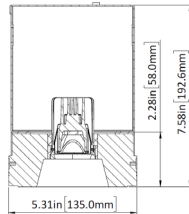

LG-9014A

4" Adjustable Square Recessed Downlight LED- Single

Project Address:	Project Name:
Fixture Type:	Quantity:

Trim

Narrow Housing

Shallow Housing

HARMONY

The Harmony Trimless Recessed Downlights, made from solid gypsum, provide a seamless, trimless installation with a monolithic design that requires no touch-ups after maintenance. The flangeless fixtures feature a Level 5 plaster finish and are paintable and texturable for a perfect fit with any interior style.