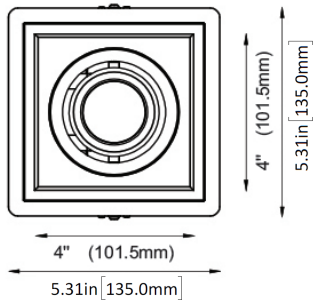

LG-9014A

4" Adjustable Square Recessed Downlight LED- Single

Project Address:	Project Name:
Fixture Type:	Quantity:

Optional Optics

BEAM SPREAD

15°

24°

38°(standard)

Conical

Cylinder 1"

Cylinder 2"

Cylinder 3"

LG-9014A

4" Adjustable Square Recessed Downlight LED- Single

1001- SQ + BR - ADJ

Project Address:	Project Name:
Fixture Type:	Quantity: