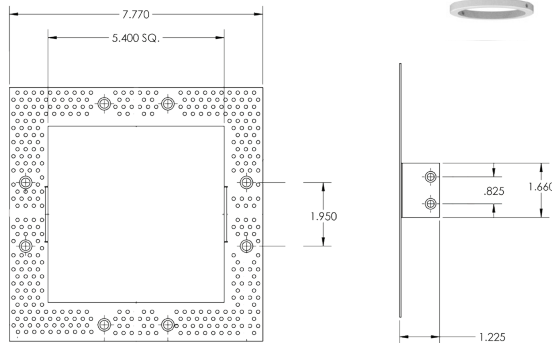

CEILING INSTALLATION