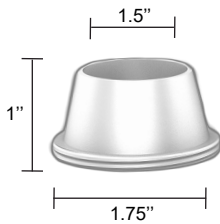

LG-9014A

4" Adjustable Square Recessed Downlight LED- Single

Project Address:	Project Name:
Fixture Type:	Quantity:

Optional Optics

BEAM SPREAD

15°

24°

38°(standard)

60°

LENS OPTICAL

Soft Focus

Frosted

Linear Spread

Prismatic

Honeycomb Black

LENS HOLDER