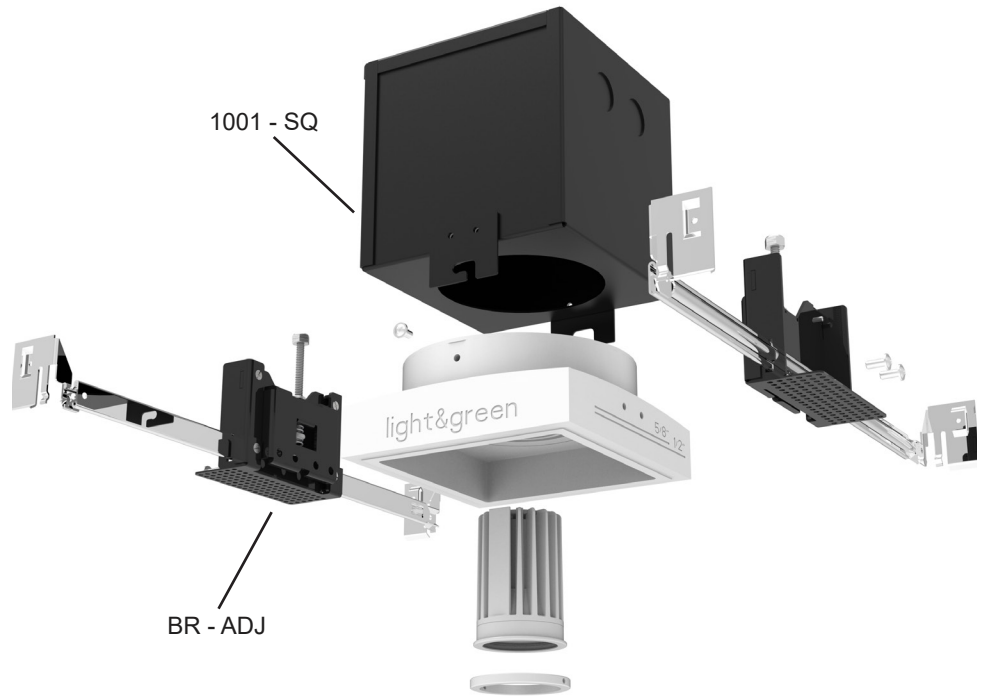

Conical

Cylinder 1"

Cylinder 2"

Cylinder 3"

LG-9014A

4" Adjustable Square Recessed Downlight LED- Single

1001- SQ + BR - ADJ

Project Address:	Project Name:
Fixture Type:	Quantity:

Universal Narrow Housing

INPUT 120V / 120-277V

HOUSING RATING - UL, cUL, IC rated, Air Tight, CCEA (Chicago Platinum)

DRIVER - In the housing

- TRIAC/ELV < 0.01% Standard (120V only)
- 0-10V Dimming, >0.01%
- Dual Channel 0-10V Dimming for Tunable White
- Lutron Hi-lume Premier 0.1% Eco System LED Driver with soft-on, fade-to-black dimming technology
- DALI 2 Dimming, >0.01%

DRIVER - Remote

- DMX dimming, >0.01% for Tunable White

MOUNTING - Narrow housing includes adjustable mounting brackets
BR - ADJ

CEILING INSTALLATION

LG-9014A

4" Adjustable Square Recessed Downlight LED- Single

DRIVER - Remote

- DMX dimming, >0.01% for Tunable White

MOUNTING - Shallow housing includes universal mounting brackets and hanger bars
A - H1

CEILING INSTALLATION

LG-9014A

4" Adjustable Square Recessed Downlight LED- Single