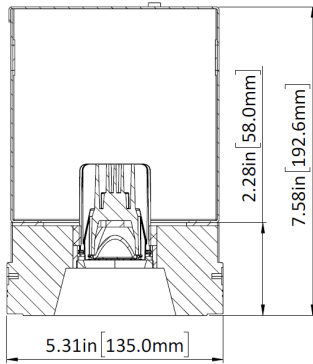

LG-9014A

4" Adjustable Square Recessed Downlight LED- Single

1001- SQ + BR - ADJ