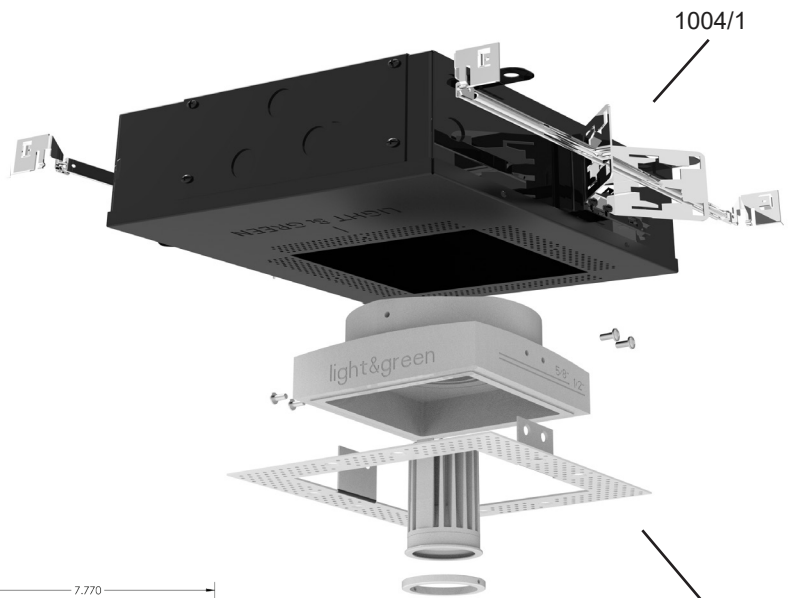

LG-9014A

4" Adjustable Square Recessed Downlight LED- Single

Project Address:	Project Name:
Fixture Type:	Quantity:

Optional Optics

BEAM SPREAD

15°

24°

38°(standard)

DRIVER - Remote

- DMX dimming, >0.01% for Tunable White

MOUNTING - Shallow housing includes universal mounting brackets and hanger bars
A - H1

CEILING INSTALLATION

LG-9014A

4" Adjustable Square Recessed Downlight LED- Single