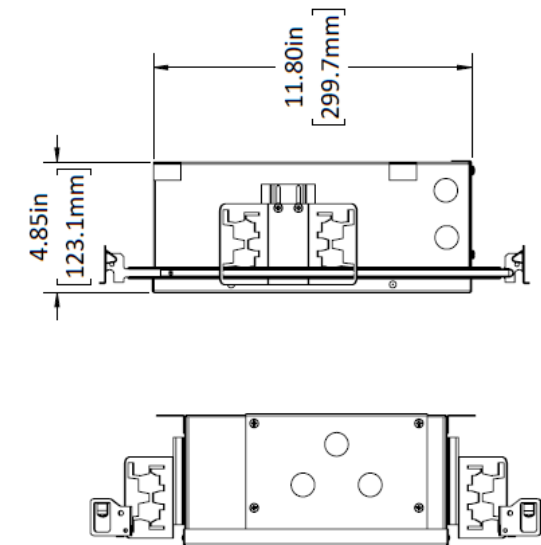

DRIVER - Remote

- DMX dimming, >0.01% for Tunable White

MOUNTING - Shallow housing includes universal mounting brackets and hanger bars
A - H1

CEILING INSTALLATION

LG-9014A

4" Adjustable Square Recessed Downlight LED- Single