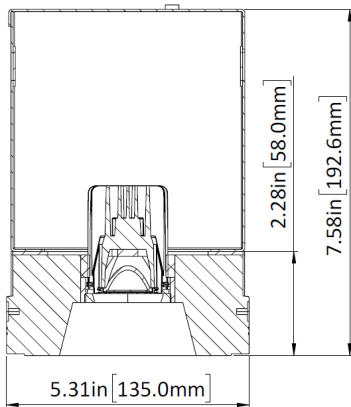

LG-9014

4" Non-adjustable Square Recessed Downlight LED- Single

1001- SQ + BR - ADJ