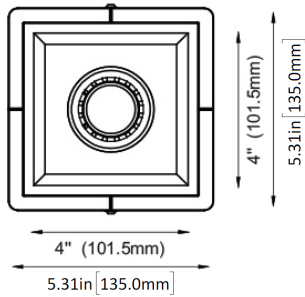

LG-9014

4" Non-adjustable Square Recessed Downlight LED- Single

1001- SQ + BR - ADJ