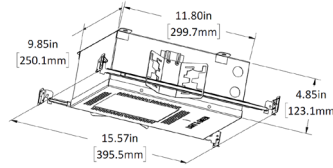

## 4" Non-adjustable Square Recessed Downlight LED- Single

Project Address:	Project Name:
Fixture Type:	Quantity:

Trim

Narrow Housing

Shallow Housing