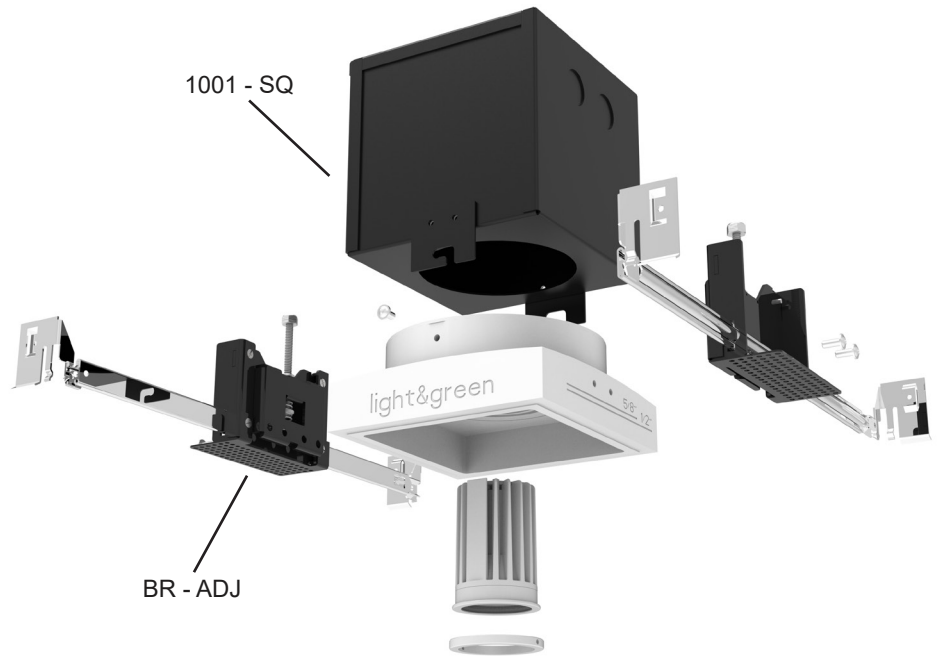

CEILING INSTALLATION