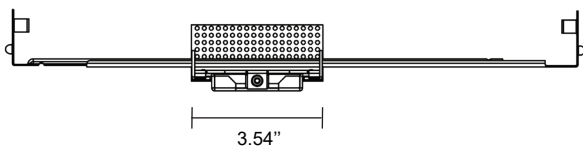

LG-9014

4" Non-adjustable Square Recessed Downlight LED- Single

1001- SQ + BR - ADJ