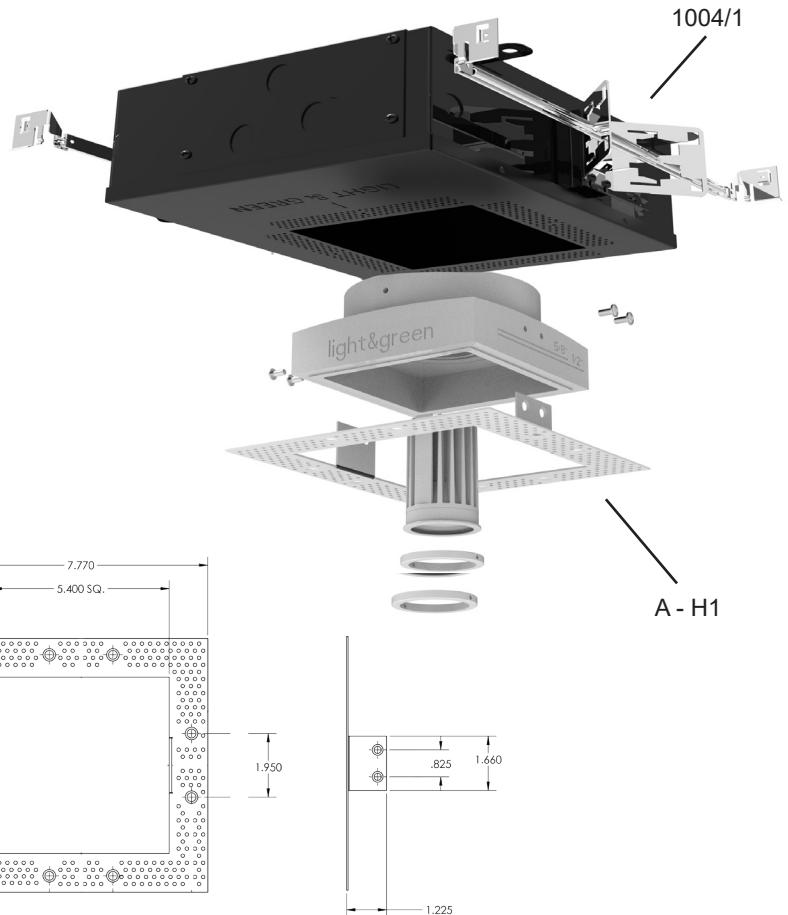

CEILING INSTALLATION