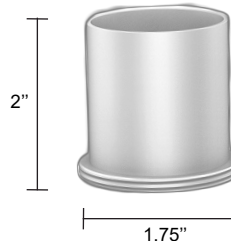

### BEAM SPREAD

15°

24°

38°(standard)

60°

### LENS HOLDER

Conical

Cylinder 1"

Cylinder 2"

Cylinder 3"