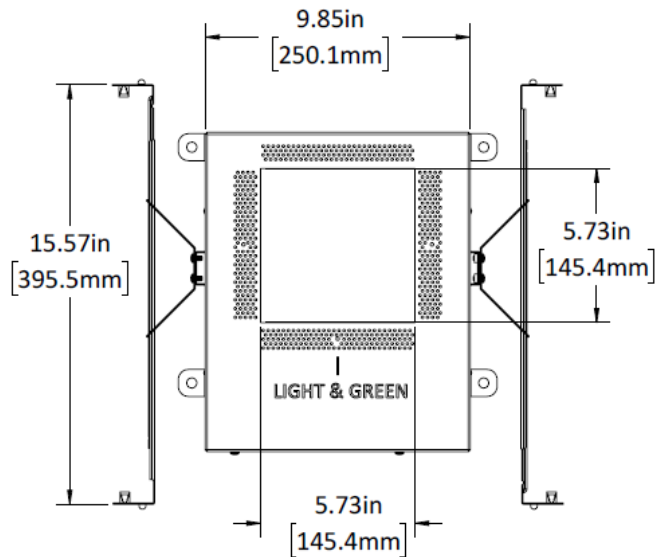

LG-9014

4" Non-adjustable Square Recessed Downlight LED- Single

1004/1 + A - H1