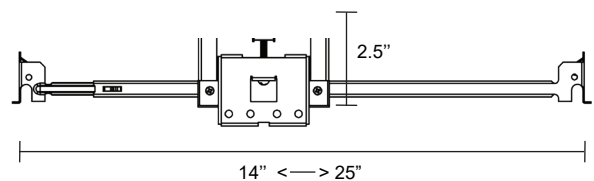

LG-9014

4" Non-adjustable Square Recessed Downlight LED- Single

1001- SQ + BR - ADJ