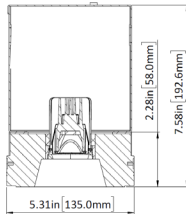

## 4" Non-adjustable Square Recessed Downlight LED- Single

Project Address:	Project Name:
Fixture Type:	Quantity:

Trim

Narrow Housing

Shallow Housing