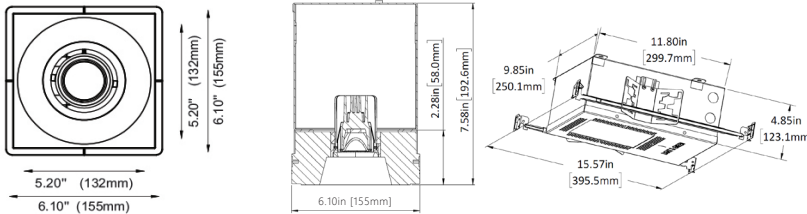

LG-9015A

4" Adjustable Trumpet Recessed Downlight LED- Single

Project Address:	Project Name:
Fixture Type:	Quantity:

Trim

Narrow Housing

Shallow Housing

HARMONY

The Harmony Trimless Recessed Downlights, made from solid gypsum, provide a seamless, trimless installation with a monolithic design that requires no touch-ups after maintenance. The flangeless fixtures feature a Level 5 plaster finish and are paintable and texturable for a perfect fit with any interior style.