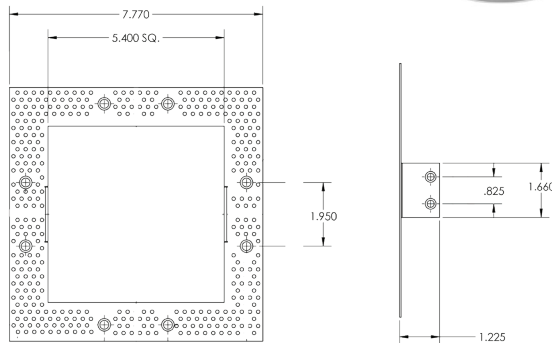

CEILING INSTALLATION