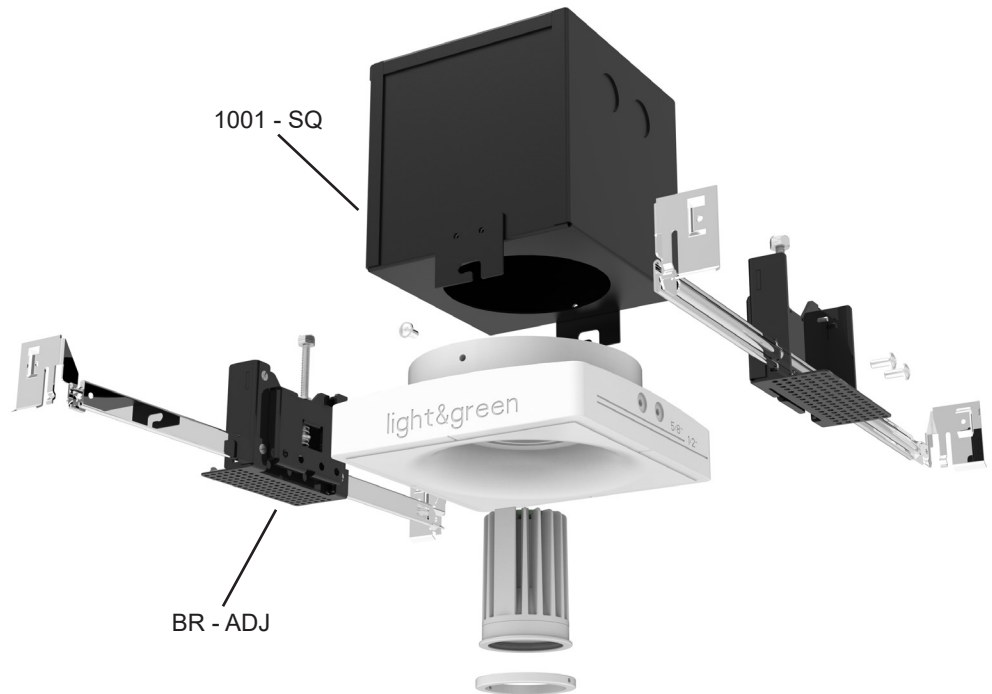

LG-9015A

4" Adjustable Trumpet Recessed Downlight LED- Single

Project Address:	Project Name:
Fixture Type:	Quantity:

Optional Optics

BEAM SPREAD

15°

24°

38°(standard)

Universal Narrow Housing

INPUT 120V / 120-277V

HOUSING RATING - UL, cUL, IC rated, Air Tight, CCEA (Chicago Platinum)

DRIVER - In the housing

- TRIAC/ELV < 0.01% Standard (120V only)
- 0-10V Dimming, >0.01%
- Dual Channel 0-10V Dimming for Tunable White
- Lutron Hi-lume Premier 0.1% Eco System LED Driver with soft-on, fade-to-black dimming technology
- DALI 2 Dimming, >0.01%

DRIVER - Remote

- DMX dimming, >0.01% for Tunable White

MOUNTING - Narrow housing includes adjustable mounting brackets BR - ADJ

CEILING INSTALLATION

LG-9015A

4" Adjustable Trumpet Recessed Downlight LED- Single

DRIVER - Remote

- DMX dimming, >0.01% for Tunable White

MOUNTING - Shallow housing includes universal mounting brackets and hanger bars
A - H1

CEILING INSTALLATION

LG-9015A

4" Adjustable Trumpet Recessed Downlight LED- Single