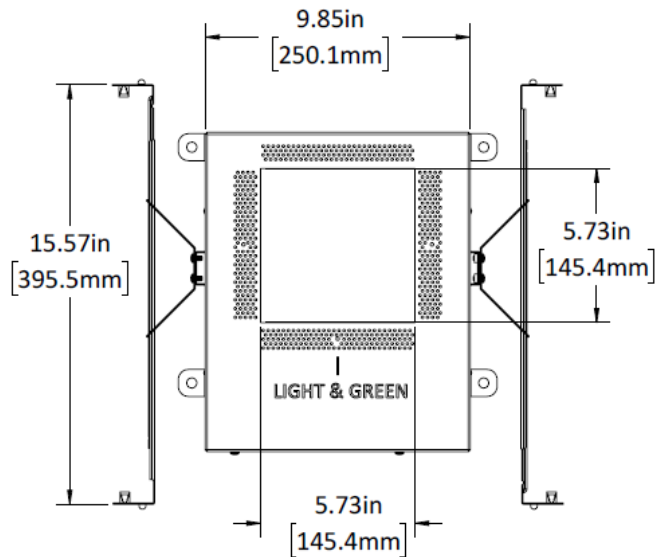

LG-9015A

4" Adjustable Trumpet Recessed Downlight LED- Single

1004/1 + A - H1