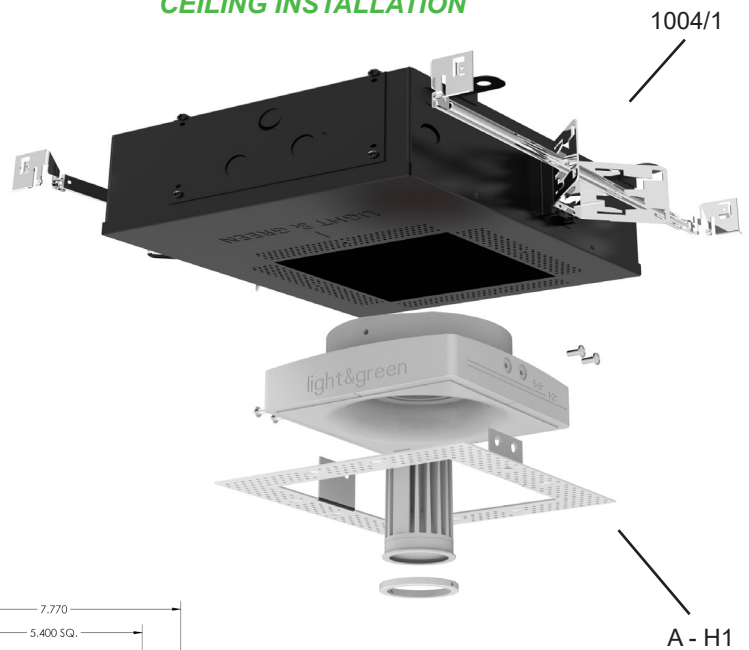

DRIVER - Remote

- DMX dimming, >0.01% for Tunable White

MOUNTING - Narrow housing includes adjustable mounting brackets BR - ADJ

CEILING INSTALLATION

LG-9015A

4" Adjustable Trumpet Recessed Downlight LED- Single

1004/1 + A - H1

Project Address:	Project Name:
Fixture Type:	Quantity:

Universal Shallow Housing

INPUT 120V / 120-277V

HOUSING RATING - UL, cUL, IC-rated, Air Tight, CCEA (Chicago Platinum)

DRIVER - In the housing

DRIVER - Remote

- DMX dimming, >0.01% for Tunable White

MOUNTING - Shallow housing includes universal mounting brackets and hanger bars
A - H1

CEILING INSTALLATION

LG-9015A

4" Adjustable Trumpet Recessed Downlight LED- Single