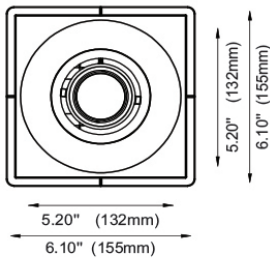

LG-9015A

4" Adjustable Trumpet Recessed Downlight LED- Single

1001- SQ + BR - ADJ