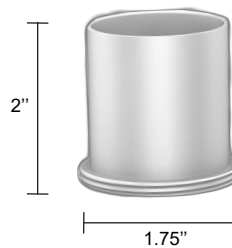

LG-9015A

4" Adjustable Trumpet Recessed Downlight LED- Single

Project Address:	Project Name:
Fixture Type:	Quantity:

Optional Optics

BEAM SPREAD

LENS OPTICAL

LENS HOLDER