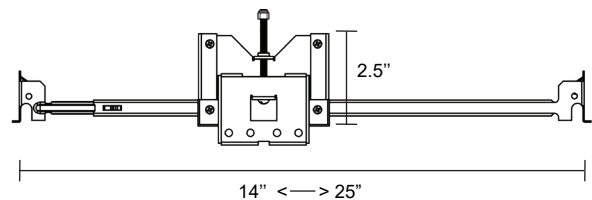

CEILING INSTALLATION