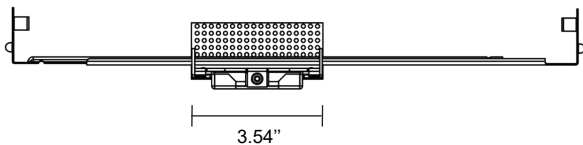

Conical

Cylinder 1"

Cylinder 2"

Cylinder 3"

LG-9015A

4" Adjustable Trumpet Recessed Downlight LED- Single

1001- SQ + BR - ADJ

Project Address:	Project Name:
Fixture Type:	Quantity: