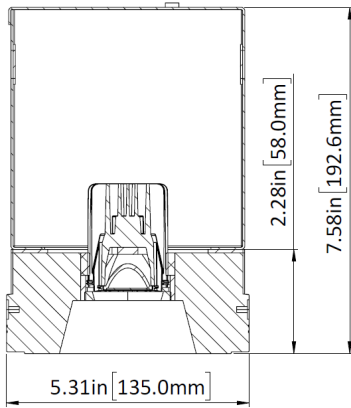

LG-9015A

4" Adjustable Trumpet Recessed Downlight LED- Single

1001- SQ + BR - ADJ