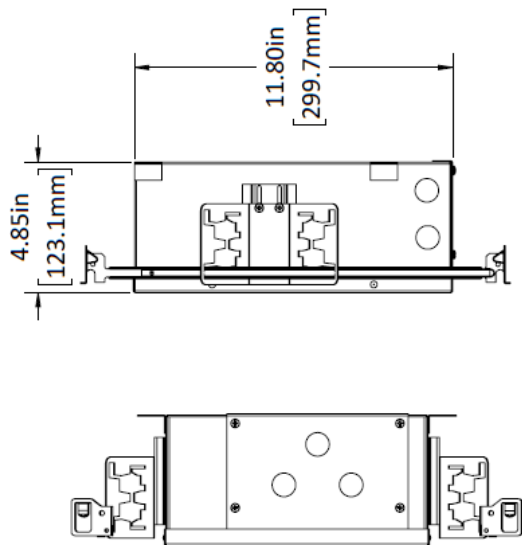

LG-9015A

4" Adjustable Trumpet Recessed Downlight LED- Single

1004/1 + A - H1