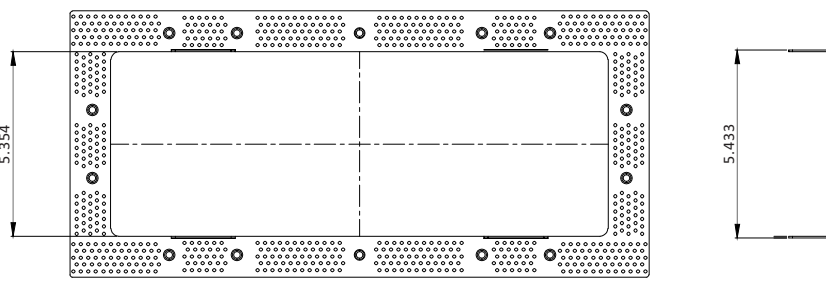

Conical

Cylinder 1"

Cylinder 2"

Cylinder 3"

LG-9111A

4" Adjustable Square Recessed Downlight LED- Triple

1004/3 + A - H3

Project Address:	Project Name:
Fixture Type:	Quantity: