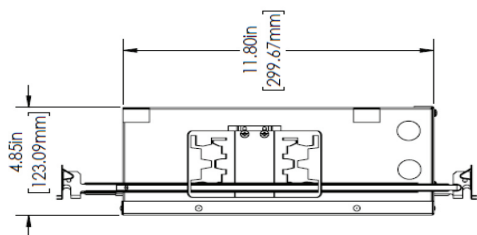

Conical

Cylinder 1"

Cylinder 2"

Cylinder 3"

LG-9111A

4" Adjustable Square Recessed Downlight LED- Triple

1004/3 + A - H3

Project Address:	Project Name:
Fixture Type:	Quantity: