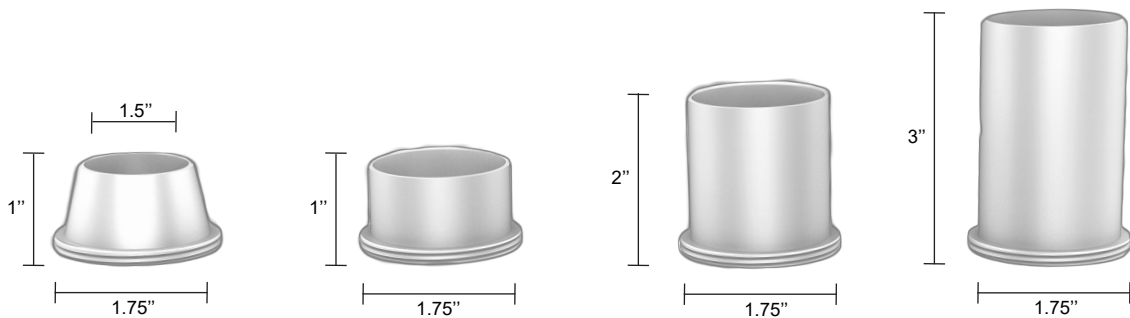

LG-9111A

4" Adjustable Square Recessed Downlight LED- Triple

Project Address:	Project Name:
Fixture Type:	Quantity:

Optional Optics

BEAM SPREAD

15°

24°

38°(standard)

60°

LENS OPTICAL

Soft Focus

Frosted

Linear Spread

Prismatic

Honeycomb Black

LENS HOLDER