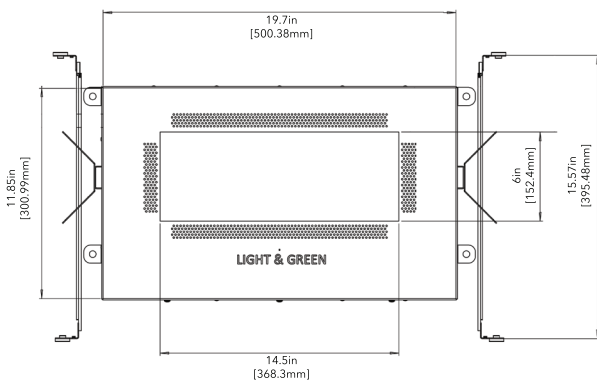

LG-9111A

4" Adjustable Square Recessed Downlight LED- Triple

Project Address:	Project Name:
Fixture Type:	Quantity:

Optional Optics

BEAM SPREAD

15°

24°

38°(standard)

Conical

Cylinder 1"

Cylinder 2"

Cylinder 3"

LG-9111A

4" Adjustable Square Recessed Downlight LED- Triple

1004/3 + A - H3

Project Address:	Project Name:
Fixture Type:	Quantity: