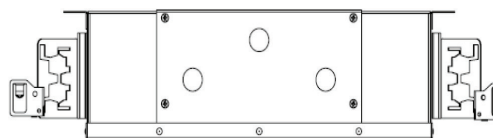

Conical

Cylinder 1"

Cylinder 2"

Cylinder 3"

LG-9111A

4" Adjustable Square Recessed Downlight LED- Triple

1004/3 + A - H3

Project Address:	Project Name:
Fixture Type:	Quantity: