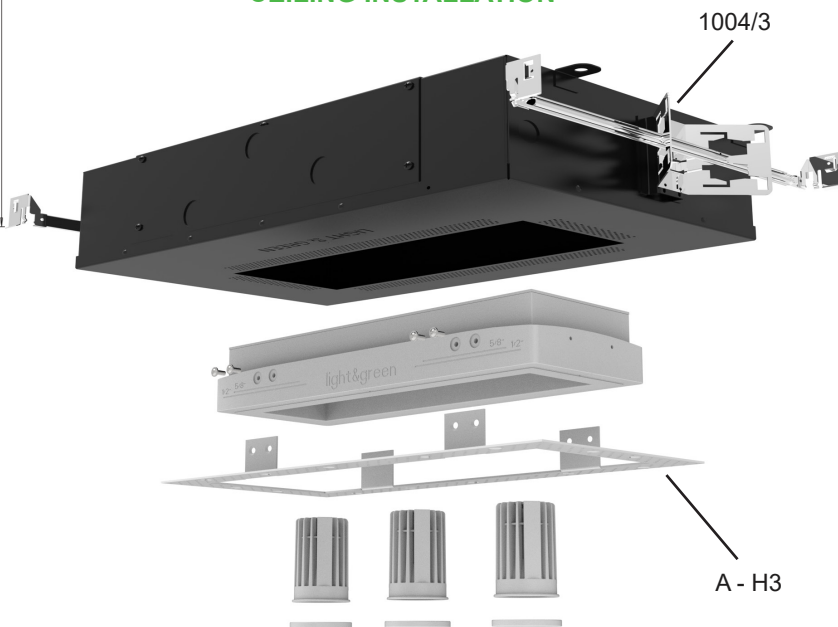

DRIVER - Remote

- DMX dimming, >0.01% for Tunable White

MOUNTING - Narrow housing includes adjustable mounting brackets and hanger bars

CEILING INSTALLATION

LG-9111A

4" Adjustable Square Recessed Downlight LED- Triple