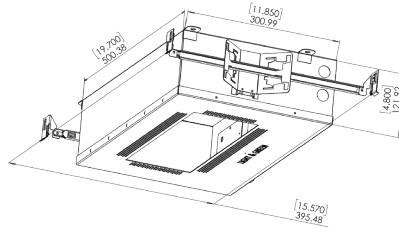

LG-9111A

4" Adjustable Square Recessed Downlight LED- Triple

Project Address:	Project Name:
Fixture Type:	Quantity:

Trim

Shallow Housing

HARMONY

The Harmony Trimless Recessed Downlights, made from solid gypsum, provide a seamless, trimless installation with a monolithic design that requires no touch-ups after maintenance. The flangeless fixtures feature a Level 5 plaster finish and are paintable and texturable for a perfect fit with any interior style.