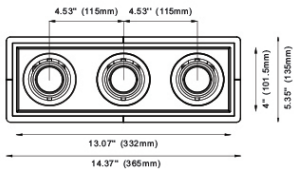

LG-9111A

4" Adjustable Square Recessed Downlight LED- Triple

Project Address:	Project Name:
Fixture Type:	Quantity:

Trim

Shallow Housing

HARMONY

The Harmony Trimless Recessed Downlights, made from solid gypsum, provide a seamless, trimless installation with a monolithic design that requires no touch-ups after maintenance. The flangeless fixtures feature a Level 5 plaster finish and are paintable and texturable for a perfect fit with any interior style.