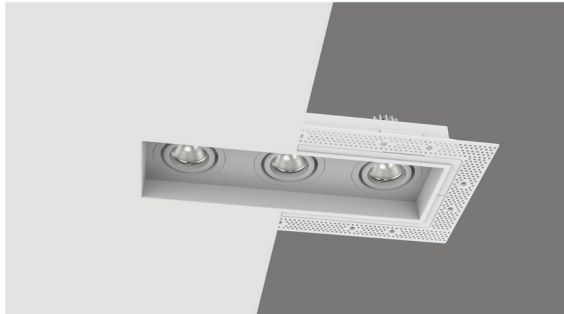

LG-9111A

4" Adjustable Square Recessed Downlight LED- Triple

Project Address:	Project Name:
Fixture Type:	Quantity:

Trim

Shallow Housing

HARMONY

The Harmony Trimless Recessed Downlights, made from solid gypsum, provide a seamless, trimless installation with a monolithic design that requires no touch-ups after maintenance. The flangeless fixtures feature a Level 5 plaster finish and are paintable and texturable for a perfect fit with any interior style.

LG-9111A

4" Adjustable Square Recessed Downlight LED- Triple

Project Address:	Project Name:
Fixture Type:	Quantity:

Optional Optics

BEAM SPREAD

15°

24°

38°(standard)

Conical

Cylinder 1"

Cylinder 2"

Cylinder 3"

LG-9111A

4" Adjustable Square Recessed Downlight LED- Triple

1004/3 + A - H3

Project Address:	Project Name:
Fixture Type:	Quantity:

Product Features

- Revolutionary flush mounted, trimless & seamless design
- Made out of Environmentally Friendly Plaster Materials
- Our plaster fixture can be painted using your standard paint colors
- Energy efficient LED light engines
- Versatile field changeable optics
- Dimmable with a variety of commonly used drivers
- Fixtures can be used with all Smart House Systems such as Lutron, Vantage, Control 4, Crestron and others
- Easy installation for new construction and remodel applications
- Wet Location rated
- For best results, do not paint the inside of the fixture. If painting is necessary we recommend using a spraying technique. Painting with a brush will reveal brush strokes when illuminated.