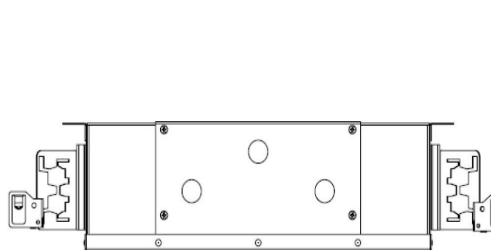

DRIVER - Remote

- DMX dimming, >0.01% for Tunable White

MOUNTING - Narrow housing includes adjustable mounting brackets and hanger bars

CEILING INSTALLATION

LG-9112A

4" Adjustable Round Recessed Downlight LED- Triple