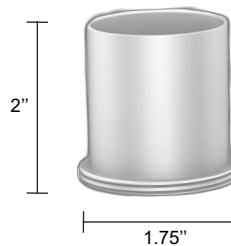

Cylinder 2"