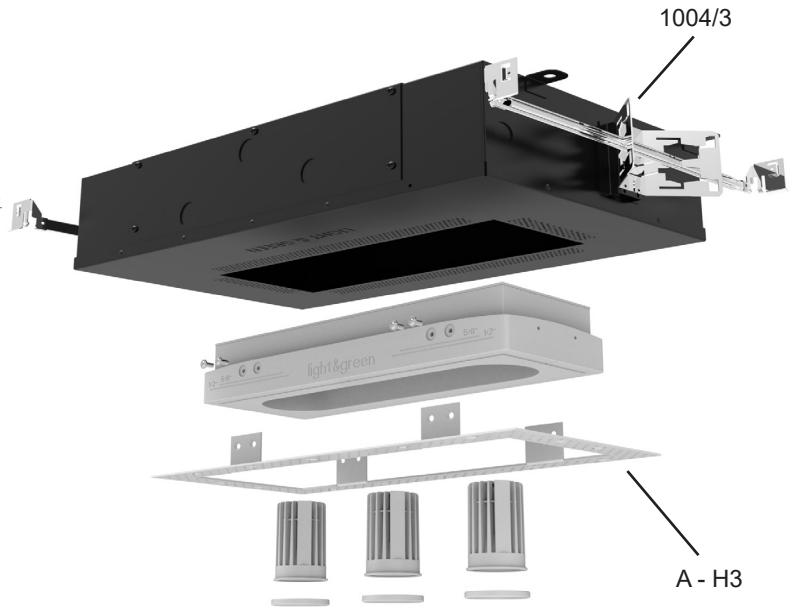

Conical

Cylinder 1"

Cylinder 2"

Cylinder 3"

LG-9112A

4" Adjustable Round Recessed Downlight LED- Triple

1004/3 + A - H3

Project Address:	Project Name:
Fixture Type:	Quantity:

DRIVER - Remote

- DMX dimming, >0.01% for Tunable White

MOUNTING - Narrow housing includes adjustable mounting brackets and hanger bars

CEILING INSTALLATION

LG-9112A

4" Adjustable Round Recessed Downlight LED- Triple

Product Features

- Revolutionary flush mounted, trimless & seamless design
- Made out of Environmentally Friendly Plaster Materials
- Our plaster fixture can be painted using your standard paint colors
- Energy efficient LED light engines
- Versatile field changeable optics
- Dimmable with a variety of commonly used drivers
- Fixtures can be used with all Smart House Systems such as Lutron, Vantage, Control 4, Crestron and others
- Easy installation for new construction and remodel applications
- Wet Location rated
- For best results, do not paint the inside of the fixture. If painting is necessary we recommend using a spraying technique. Painting with a brush will reveal brush strokes when illuminated.