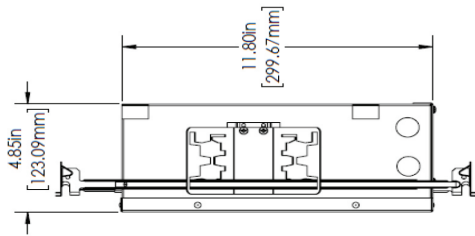

DRIVER - Remote

- DMX dimming, >0.01% for Tunable White

MOUNTING - Narrow housing includes adjustable mounting brackets and hanger bars

CEILING INSTALLATION

LG-9112A

4" Adjustable Round Recessed Downlight LED- Triple