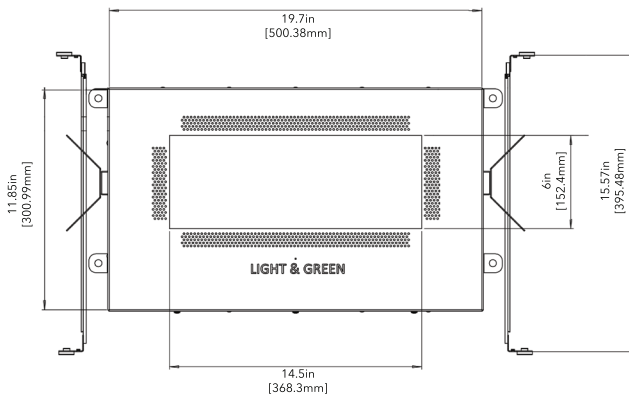

DRIVER - Remote

- DMX dimming, >0.01% for Tunable White

MOUNTING - Narrow housing includes adjustable mounting brackets and hanger bars

CEILING INSTALLATION

LG-9112A

4" Adjustable Round Recessed Downlight LED- Triple