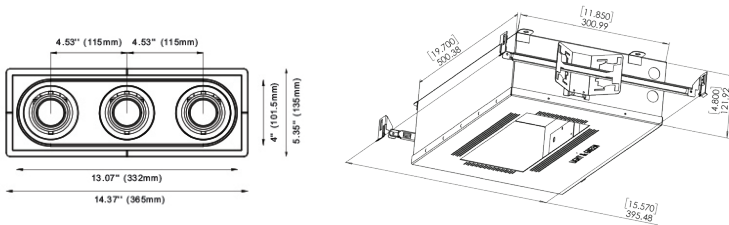

LG-9112A

4" Adjustable Round Recessed Downlight LED- Triple

Project Address:	Project Name:
Fixture Type:	Quantity:

Trim

HARMONY

The Harmony Trimless Recessed Downlights, made from solid gypsum, provide a seamless, trimless installation with a monolithic design that requires no touch-ups after maintenance. The flangeless fixtures feature a Level 5 plaster finish and are paintable and texturable for a perfect fit with any interior style.