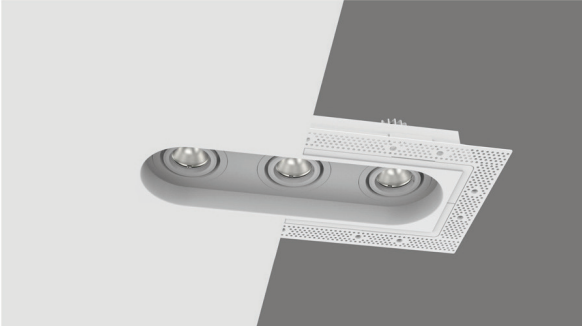

LG-9112A

4" Adjustable Round Recessed Downlight LED- Triple

Project Address:	Project Name:
Fixture Type:	Quantity:

Trim

HARMONY

The Harmony Trimless Recessed Downlights, made from solid gypsum, provide a seamless, trimless installation with a monolithic design that requires no touch-ups after maintenance. The flangeless fixtures feature a Level 5 plaster finish and are paintable and texturable for a perfect fit with any interior style.

LG-9112A

4" Adjustable Round Recessed Downlight LED- Triple

Project Address:	Project Name:
Fixture Type:	Quantity:

Optional Optics

BEAM SPREAD

15°

24°

38°(standard)

Conical

Cylinder 1"

Cylinder 2"

Cylinder 3"

LG-9112A

4" Adjustable Round Recessed Downlight LED- Triple

1004/3 + A - H3

Project Address:	Project Name:
Fixture Type:	Quantity:

DRIVER - Remote

- DMX dimming, >0.01% for Tunable White

MOUNTING - Narrow housing includes adjustable mounting brackets and hanger bars

CEILING INSTALLATION

LG-9112A

4" Adjustable Round Recessed Downlight LED- Triple