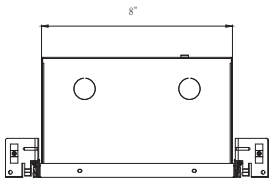

1004-SQ

Universal Housing Shallow