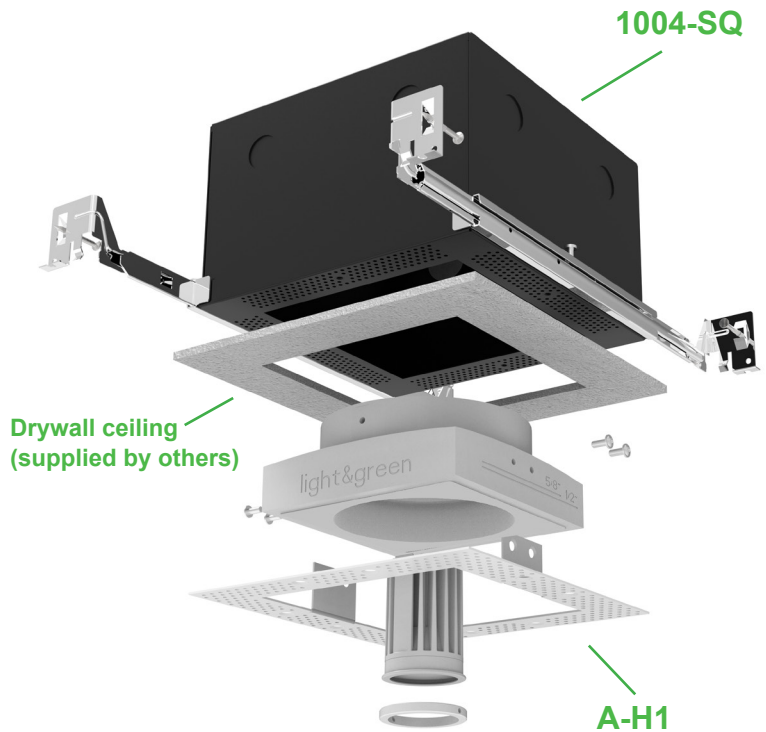

LG-9013A

4" Adjustable Round Recessed Downlight LED- Single

Project Address:	Project Name:
Fixture Type:	Quantity:

Optional Optics

LENS OPTICAL

Soft Focus

Frosted

Linear Spread

Universal Housing Shallow

Project Address:	Project Name:
Fixture Type:	Quantity:

Universal Housing

INPUT 120V / 120-277V

HOUSING RATING - UL, cUL, IC rated, Air Tight, CCEA (Chicago Platinum)

DRIVER - In the housing

DRIVER - Remote

- DMX dimming, >0.01% for Tunable White

MOUNTING - Shallow housing includes mounting brackets

LG-9013A

4" Adjustable Round Recessed Downlight LED- Single

Project Address:	Project Name:
Fixture Type:	Quantity: