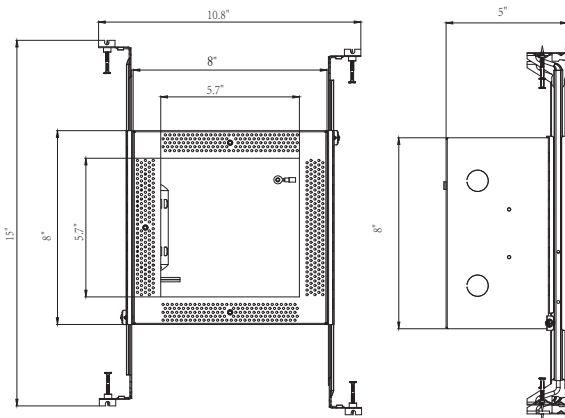

1004-SQ

Universal Housing Shallow