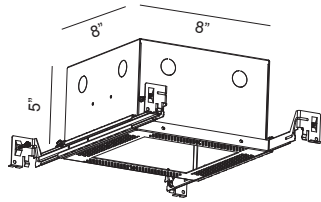

LG-9013A

4" Adjustable Round Recessed Downlight LED- Single

Trim

Shallow Housing

Project Address:	Project Name:
Fixture Type:	Quantity:

HARMONY

The Harmony Trimless Recessed Downlights, made from solid gypsum, provide a seamless, trimless installation with a monolithic design that requires no touch-ups after maintenance. The flangeless fixtures feature a Level 5 plaster finish and are paintable and texturable for a perfect fit with any interior style.